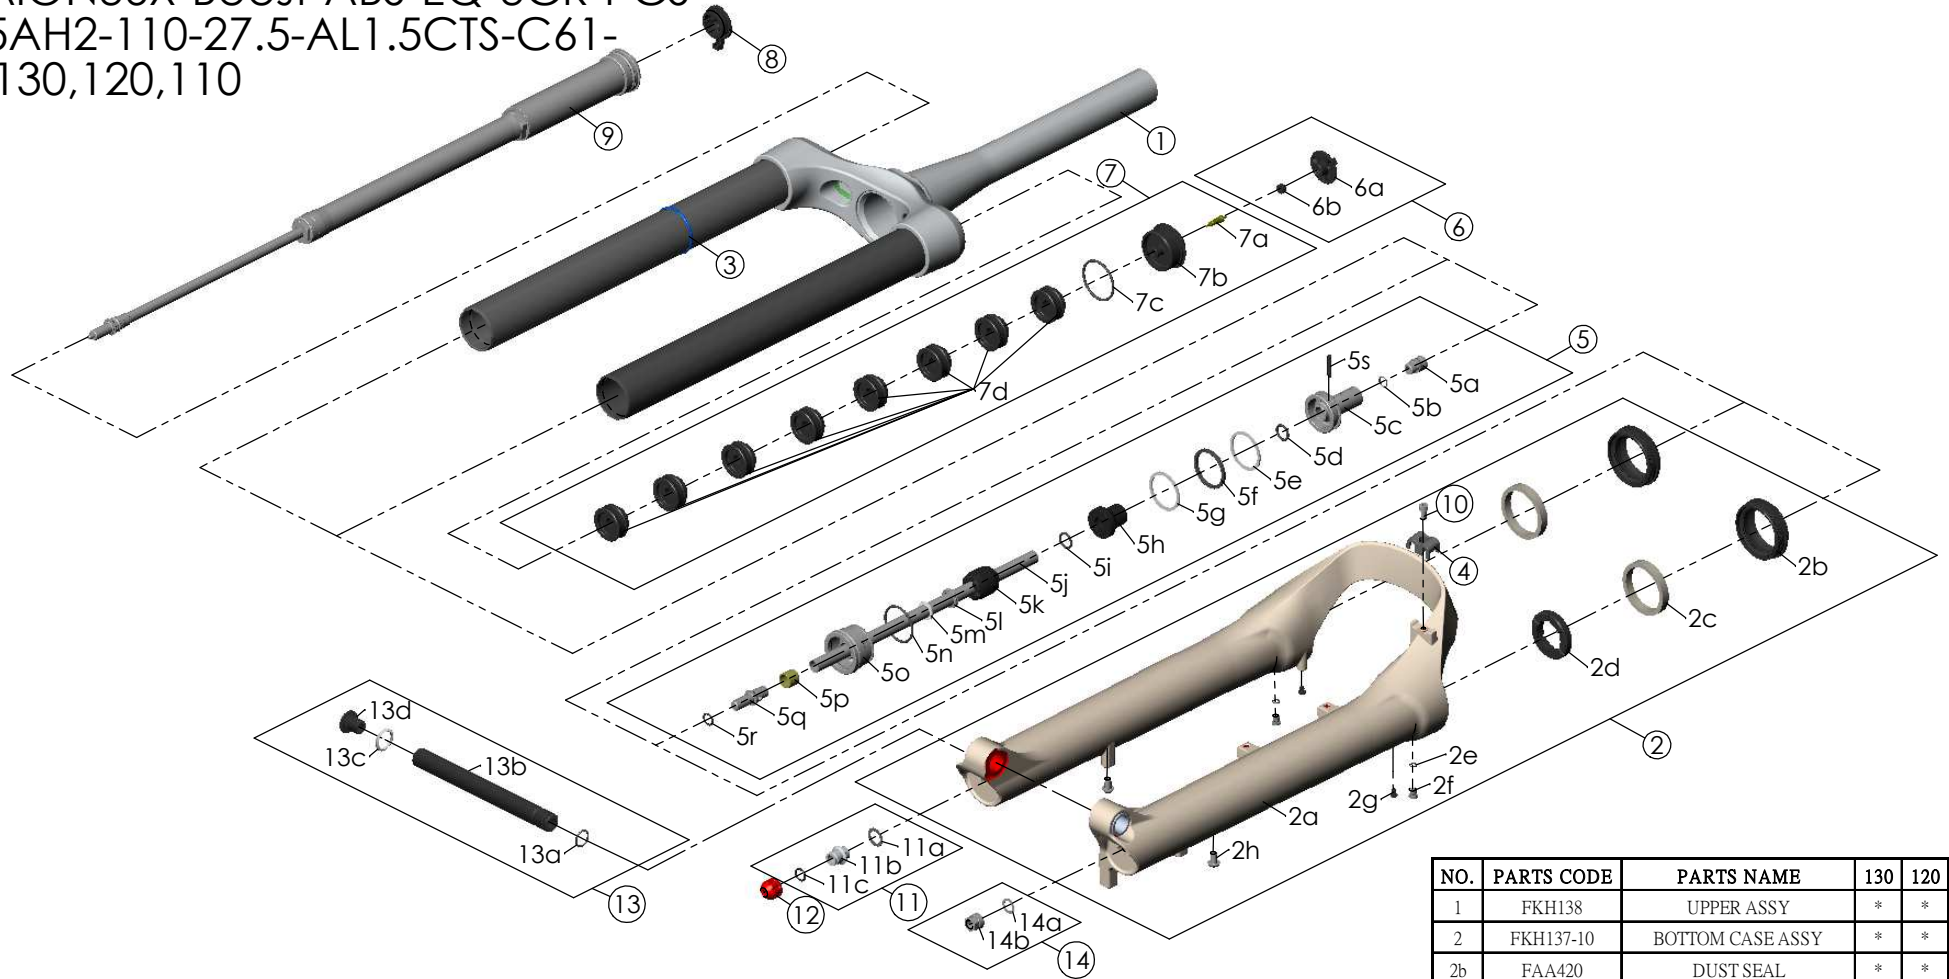

Date	2023.07.25	Version	0
Amended			

SF25AION36X-Boost-ABS-EQ-3CR-PCS-
DS-15AH2-110-27.5-AL1.5CTS-C61-
O44-130,120,110

NO.	PARTS CODE	PARTS NAME	130	120	110	QT
11	FKE436	FIXING NUT SET	*	*	*	1
12	FEF201	REBOUND KNOB	*	*	*	1
13	FKA117-00	15AH2-110 AXLE SET	*	*	*	1
14	FKA063-03	FIXING NUT SET	*	*	*	1

NO.	PARTS CODE	PARTS NAME	130	120	110	QT
6	FKE595	VALVE CAP ASSY	*	*	*	1
7	FKE594-32	AIR CAP ASSY	*	*	*	1
	FKE594-42		*	*	*	1
	FKE594-52		*	*	*	1
7d	FEF270	VOLUME REDUCER	*	*	*	8
	FEF270		*	*	*	9
	FEF270		*	*	*	10
8	FKE590-00	3CR KNOB ASSY	*	*	*	1
9	FUN210-25	3CR-PCS UNIT	*	*	*	1
10	FSB513	GUIDE FIXING BOLT	*	*	*	1

NO.	PARTS CODE	PARTS NAME	130	120	110	QT
1	FKH138	UPPER ASSY	*	*	*	1
2	FKH137-10	BOTTOM CASE ASSY	*	*	*	1
2b	FAA420	DUST SEAL	*	*	*	2
2c	FAA421-10	OIL WIPER	*	*	*	2
2d	FEP233-20	BOTTOM BUMPER	*	*	*	1
2e	FAA270	O RING	*	*	*	2
2f	FSB188	SEAL SCREW	*	*	*	2
2g	FAA200-10	MOUNT CAP	*	*	*	2
2h	FSB203	FIXING BOLT	*	*	*	2
3	FEF397-40	O RING	*	*	*	1
4	FEF519	CABLE CLIP	*	*	*	1
5	FKE587-02	SUPPORT TUBE ASSY-130	*	*	*	1
	FKE587-12	SUPPORT TUBE ASSY-120	*	*	*	1
	FKE587-22	SUPPORT TUBE ASSY-110	*	*	*	1