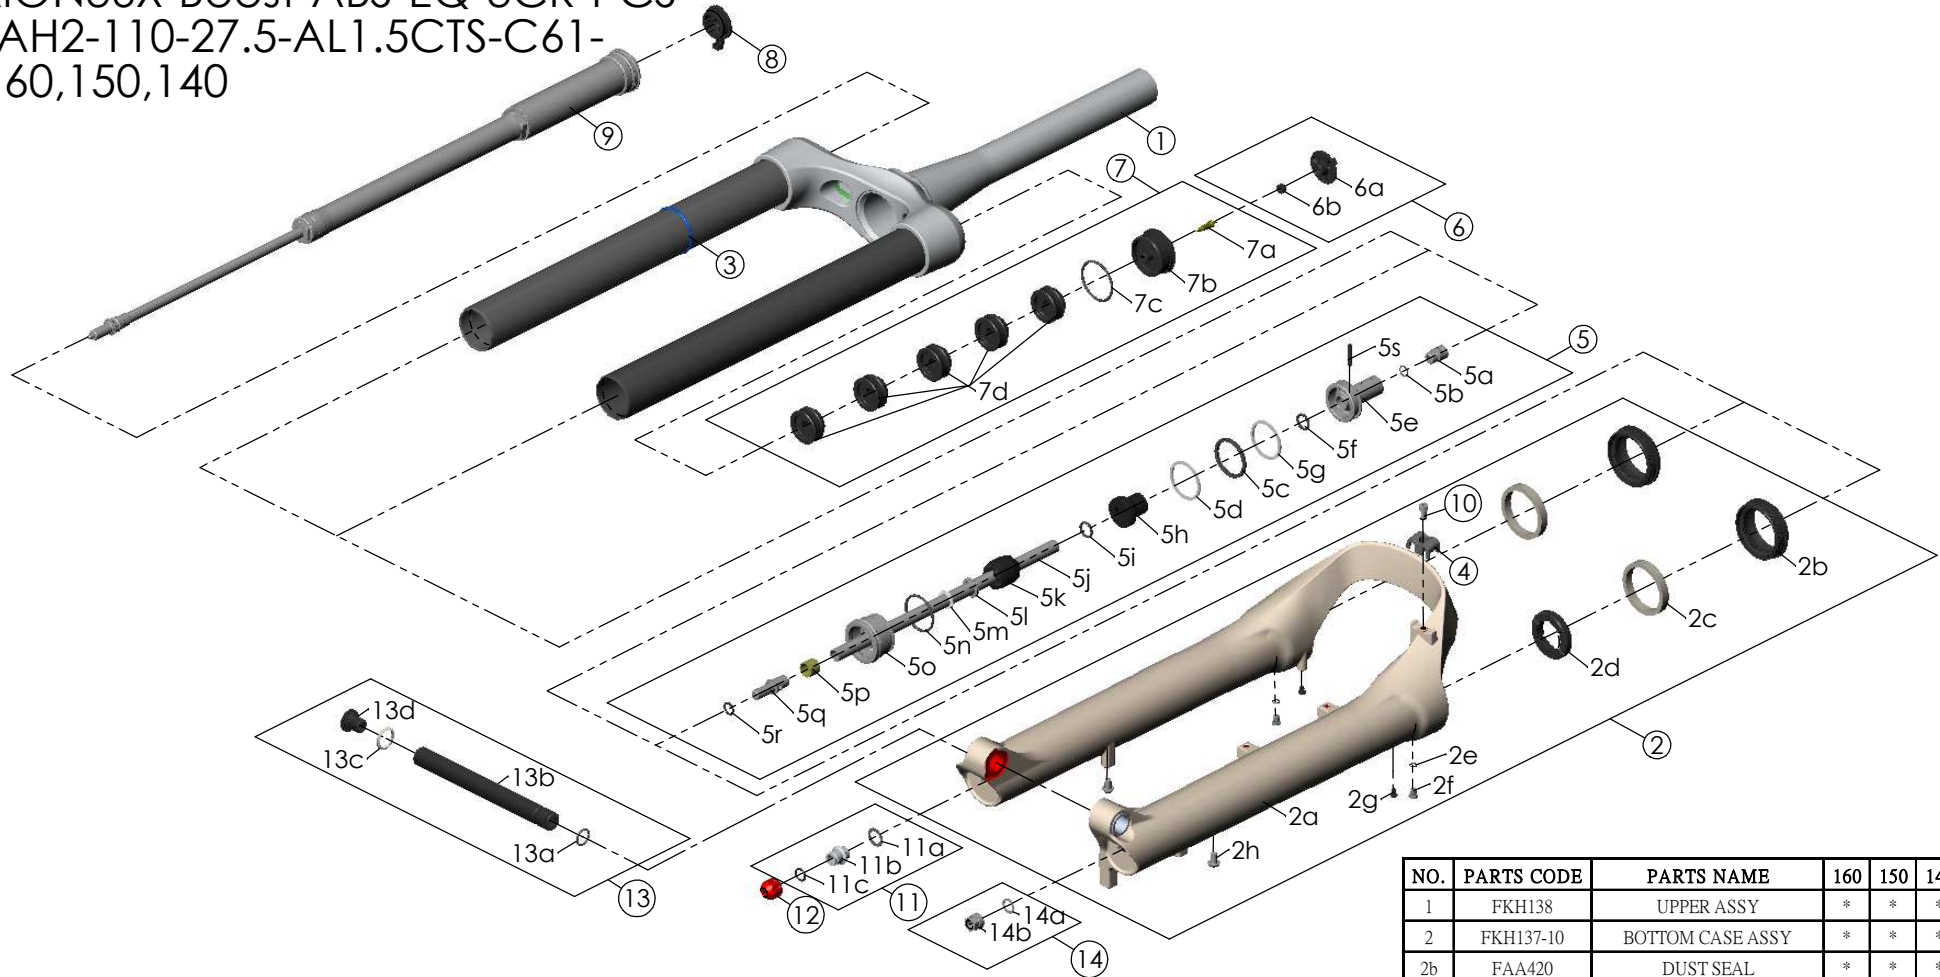

SF25AION36X-Boost-ABS-EQ-3CR-PCS-
DS-15AH2-110-27.5-AL1.5CTS-C61-
O44-160,150,140

NO.	PARTS CODE	PARTS NAME	160	150	140	QT
11	FKE436	FIXING NUT SET	*	*	*	1
12	FEG201	REBOUND KNOB	*	*	*	1
13	FKA117-00	15AH2-110 AXLE SET	*	*	*	1
14	FKA063-03	FIXING NUT SET	*	*	*	1

NO.	PARTS CODE	PARTS NAME	160	150	140	QT
6	FKE595	VALVE CAP ASSY	*	*	*	1
7	FKE594-02	AIR CAP ASSY	*			1
	FKE594-12			*		1
	FKE594-22				*	1
7d	FEG270	VOLUME REDUCER	*			5
	FEG270			*		6
	FEG270				*	7
8	FKE590-00	3CR KNOB ASSY	*	*	*	1
9	FUN210-25	3CR-PCS UNIT	*	*	*	1
10	FSB513	GUIDE FIXING BOLT	*	*	*	1

NO.	PARTS CODE	PARTS NAME	160	150	140	QT
1	FKH138	UPPER ASSY	*	*	*	1
2	FKH137-10	BOTTOM CASE ASSY	*	*	*	1
2b	FAA420	DUST SEAL	*	*	*	2
2c	FAA421-10	OIL WIPER	*	*	*	2
2d	FEP233-20	BOTTOM BUMPER	*	*	*	1
2e	FAA270	O RING	*	*	*	2
2f	FSB188	SEAL SCREW	*	*	*	2
2g	FAA200-10	MOUNT CAP	*	*	*	2
2h	FSB203	FIXING BOLT	*	*	*	2
3	FAA397-40	O RING	*	*	*	1
4	FEG519	CABLE CLIP	*	*	*	1
5	FKE587-01	SUPPORT TUBE ASSY-160	*			1
	FKE587-11	SUPPORT TUBE ASSY-150		*		1
	FKE587-21	SUPPORT TUBE ASSY-140			*	1