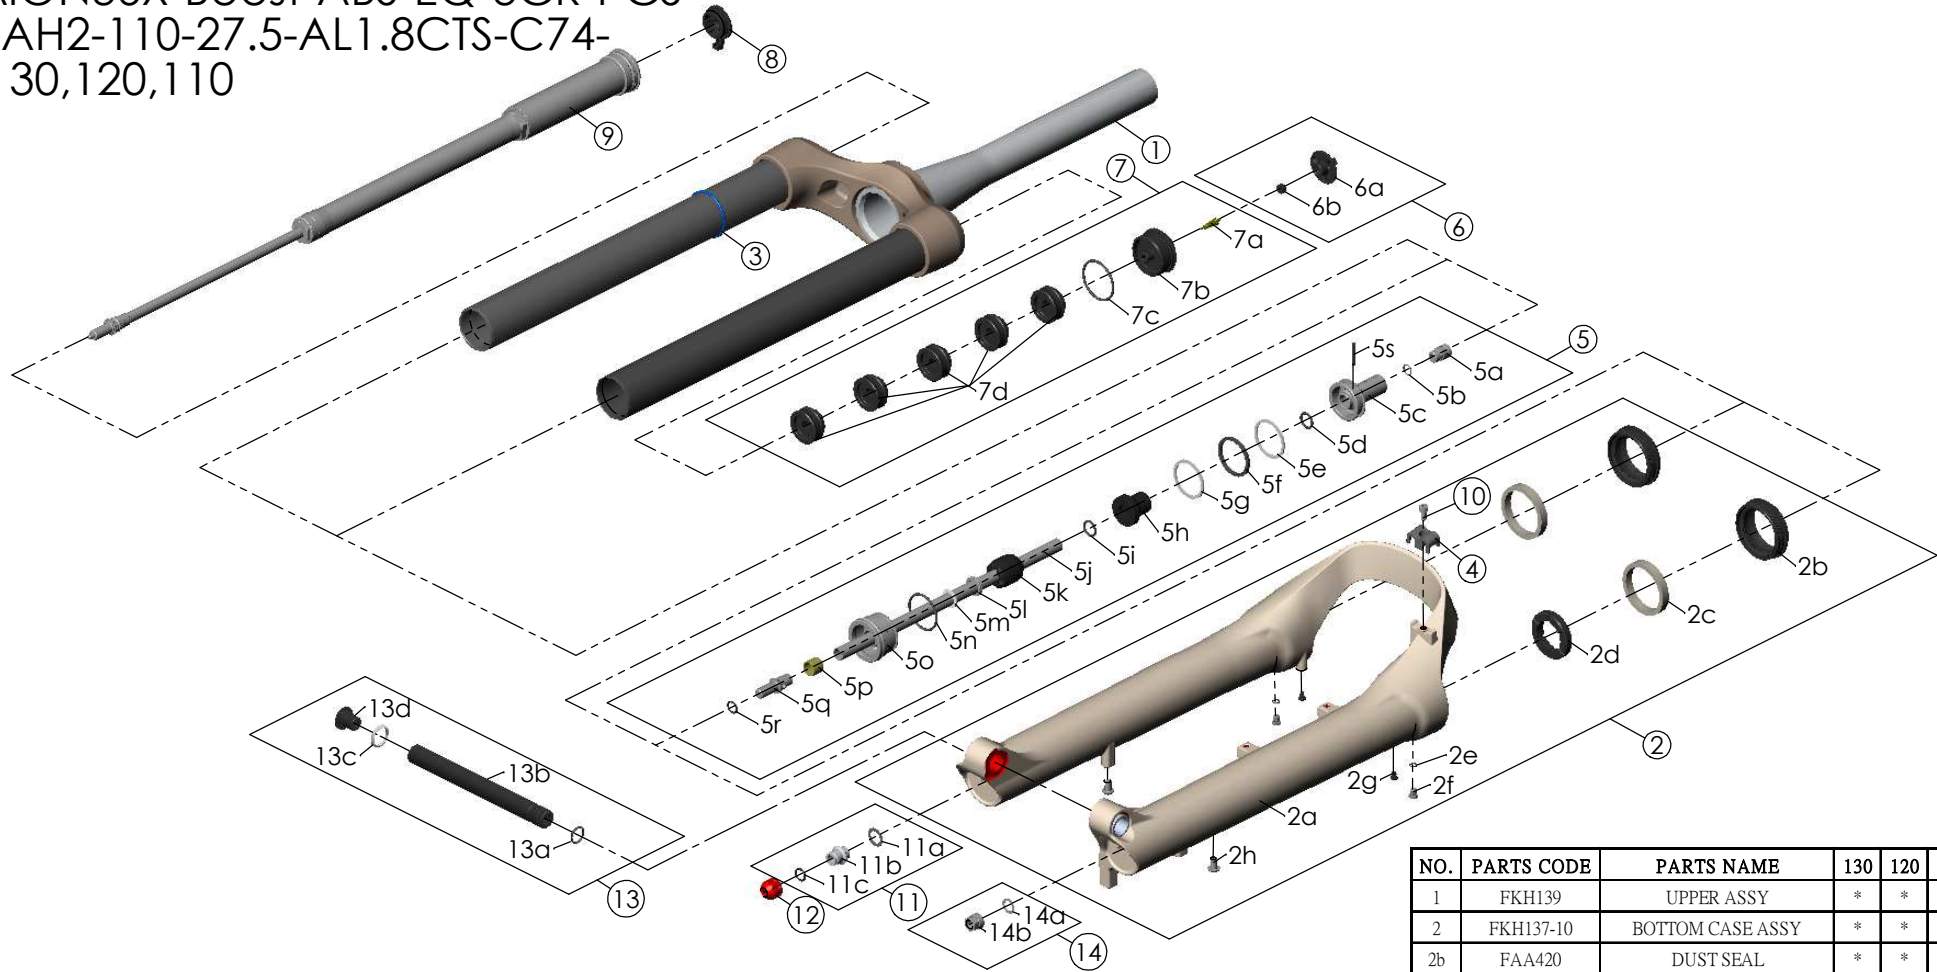

SF25AION36X-Boost-ABS-EQ-3CR-PCS-  
DS-15AH2-110-27.5-AL1.8CTS-C74-  
O44-130,120,110

NO.	PARTS CODE	PARTS NAME	130	120	110	QT
11	FKE436	FIXING NUT SET	*	*	*	1
12	FEG201	REBOUND KNOB	*	*	*	1
13	FKA117-00	15AH2-110 AXLE SET	*	*	*	1
14	FKA063-03	FIXING NUT SET	*	*	*	1

NO.	PARTS CODE	PARTS NAME	130	120	110	QT
6	FKE595	VALVE CAP ASSY	*	*	*	1
	FKE594-32		*			1
7	FKE594-42	AIR CAP ASSY		*		1
	FKE594-52				*	1
	FEG270		*			8
7d	FEG270	VOLUME REDUCER		*		9
	FEG270				*	10
8	FKE590-00	3CR KNOB ASSY	*	*	*	1
9	FUN210-25	3CR-PCS UNIT	*	*	*	1
10	FSB513	GUIDE FIXING BOLT	*	*	*	1

NO.	PARTS CODE	PARTS NAME	130	120	110	QT
1	FKH139	UPPER ASSY	*	*	*	1
2	FKH137-10	BOTTOM CASE ASSY	*	*	*	1
2b	FAA420	DUST SEAL	*	*	*	2
2c	FAA421-10	OIL WIPER	*	*	*	2
2d	FEP233-20	BOTTOM BUMPER	*	*	*	1
2e	FAA270	O RING	*	*	*	2
2f	FSB188	SEAL SCREW	*	*	*	2
2g	FAA200-10	MOUNT CAP	*	*	*	2
2h	FSB203	FIXING BOLT	*	*	*	2
3	FEG397-40	O RING	*	*	*	1
4	FEG519	CABLE CLIP	*	*	*	1
5	FKE587-02	SUPPORT TUBE ASSY-130	*			1
	FKE587-12	SUPPORT TUBE ASSY-120		*		1
	FKE587-22	SUPPORT TUBE ASSY-110			*	1