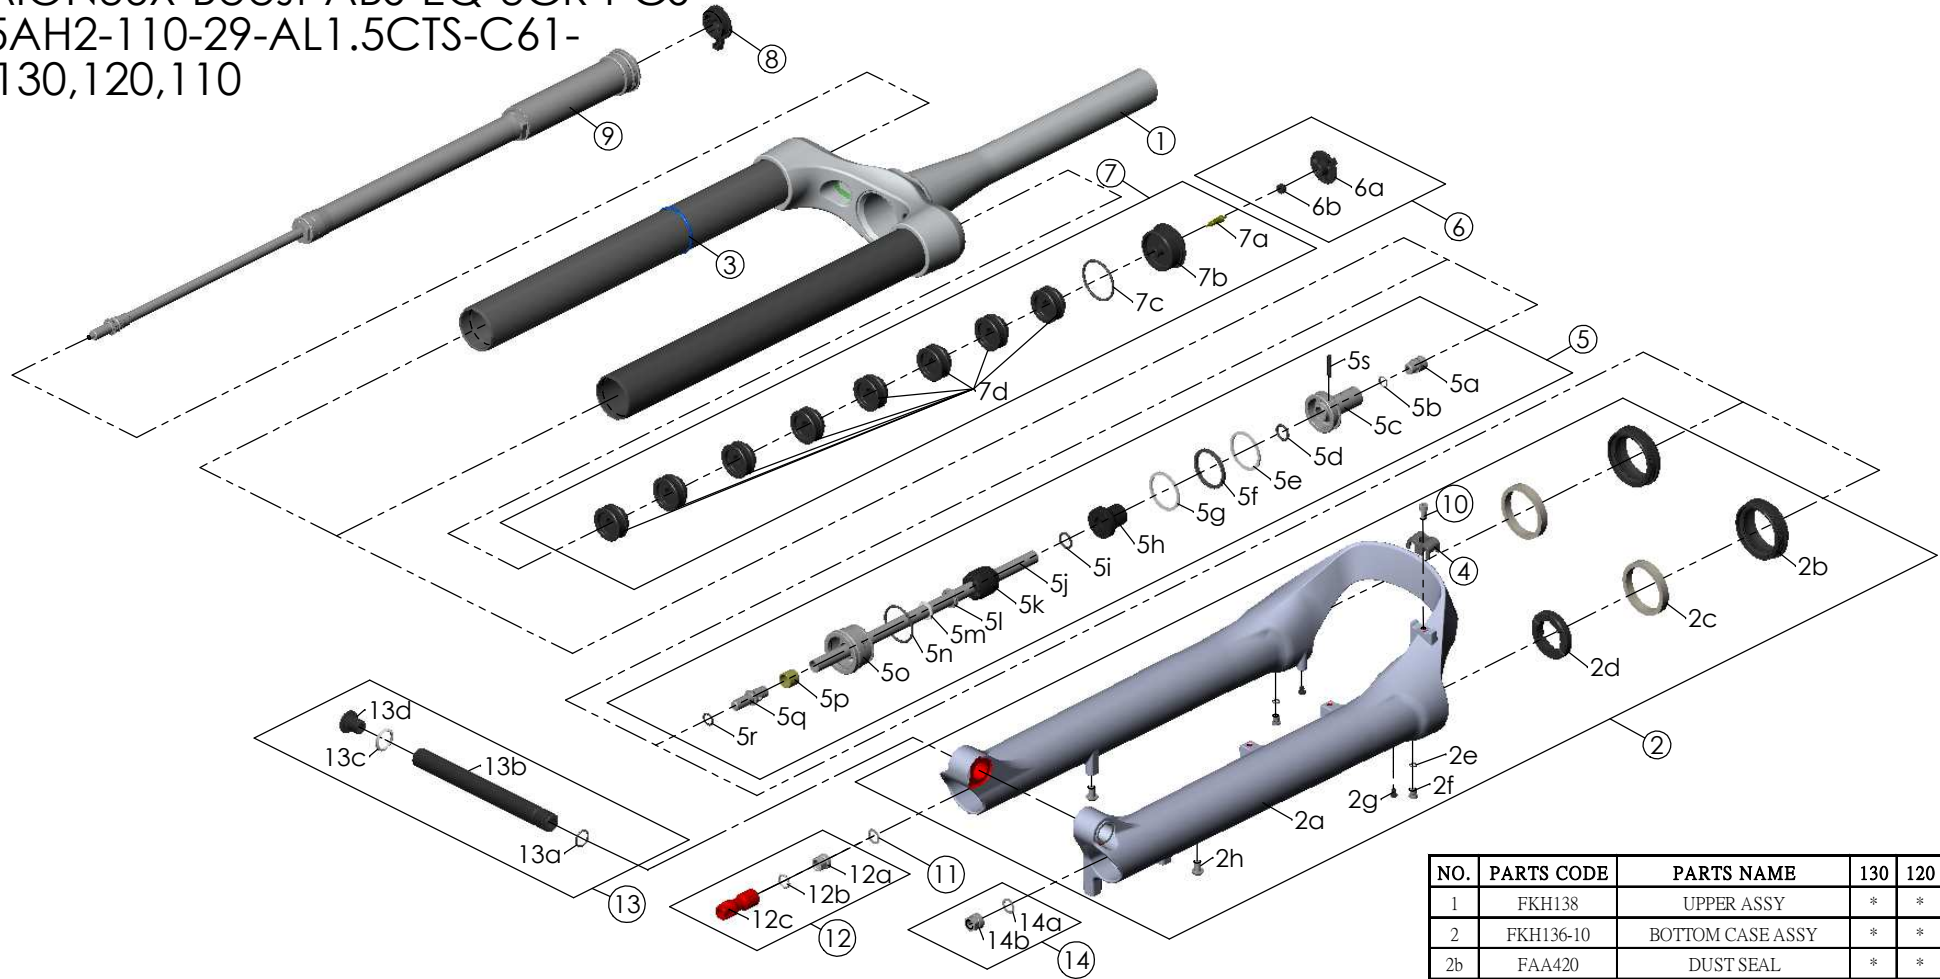

SF25AION36X-Boost-ABS-EQ-3CR-PCS-DS-15AH2-110-29-AL1.5CTS-C61-O44-130,120,110

NO.	PARTS CODE	PARTS NAME	130	120	110	QT
11	CSS014	WASHER	*	*	*	1
12	FKE583	REBOUND KNOB ASSY	*	*	*	1
13	FKA117-00	15AH2-110 AXLE SET	*	*	*	1
14	FKA063-03	FIXING NUT SET	*	*	*	1

NO.	PARTS CODE	PARTS NAME	130	120	110	QT
6	FKE595	VALVE CAP ASSY	*	*	*	1
	FKE594-32	AIR CAP ASSY	*			1
	FKE594-42			*		1
FKE594-52				*	1	
7d	FEF270	VOLUME REDUCER	*			8
	FEF270			*		9
	FEF270				*	10
8	FKE590-00	3CR KNOB ASSY	*	*	*	1
9	FUN210-25	3CR-PCS UNIT	*	*	*	1
10	FSB513	GUIDE FIXING BOLT	*	*	*	1

NO.	PARTS CODE	PARTS NAME	130	120	110	QT
1	FKH138	UPPER ASSY	*	*	*	1
2	FKH136-10	BOTTOM CASE ASSY	*	*	*	1
2b	FAA420	DUST SEAL	*	*	*	2
2c	FAA421-10	OIL WIPER	*	*	*	2
2d	FEP233-20	BOTTOM BUMPER	*	*	*	1
2e	FAA270	O RING	*	*	*	2
2f	FSB188	SEAL SCREW	*	*	*	2
2g	FAA200-10	MOUNT CAP	*	*	*	2
2h	FSB203	FIXING BOLT	*	*	*	2
3	FEF397-40	O RING	*	*	*	1
4	FEF519	CABLE CLIP	*	*	*	1
5	FKE587-02	SUPPORT TUBE ASSY-130	*			1
	FKE587-12	SUPPORT TUBE ASSY-120		*		1
	FKE587-22	SUPPORT TUBE ASSY-110			*	1