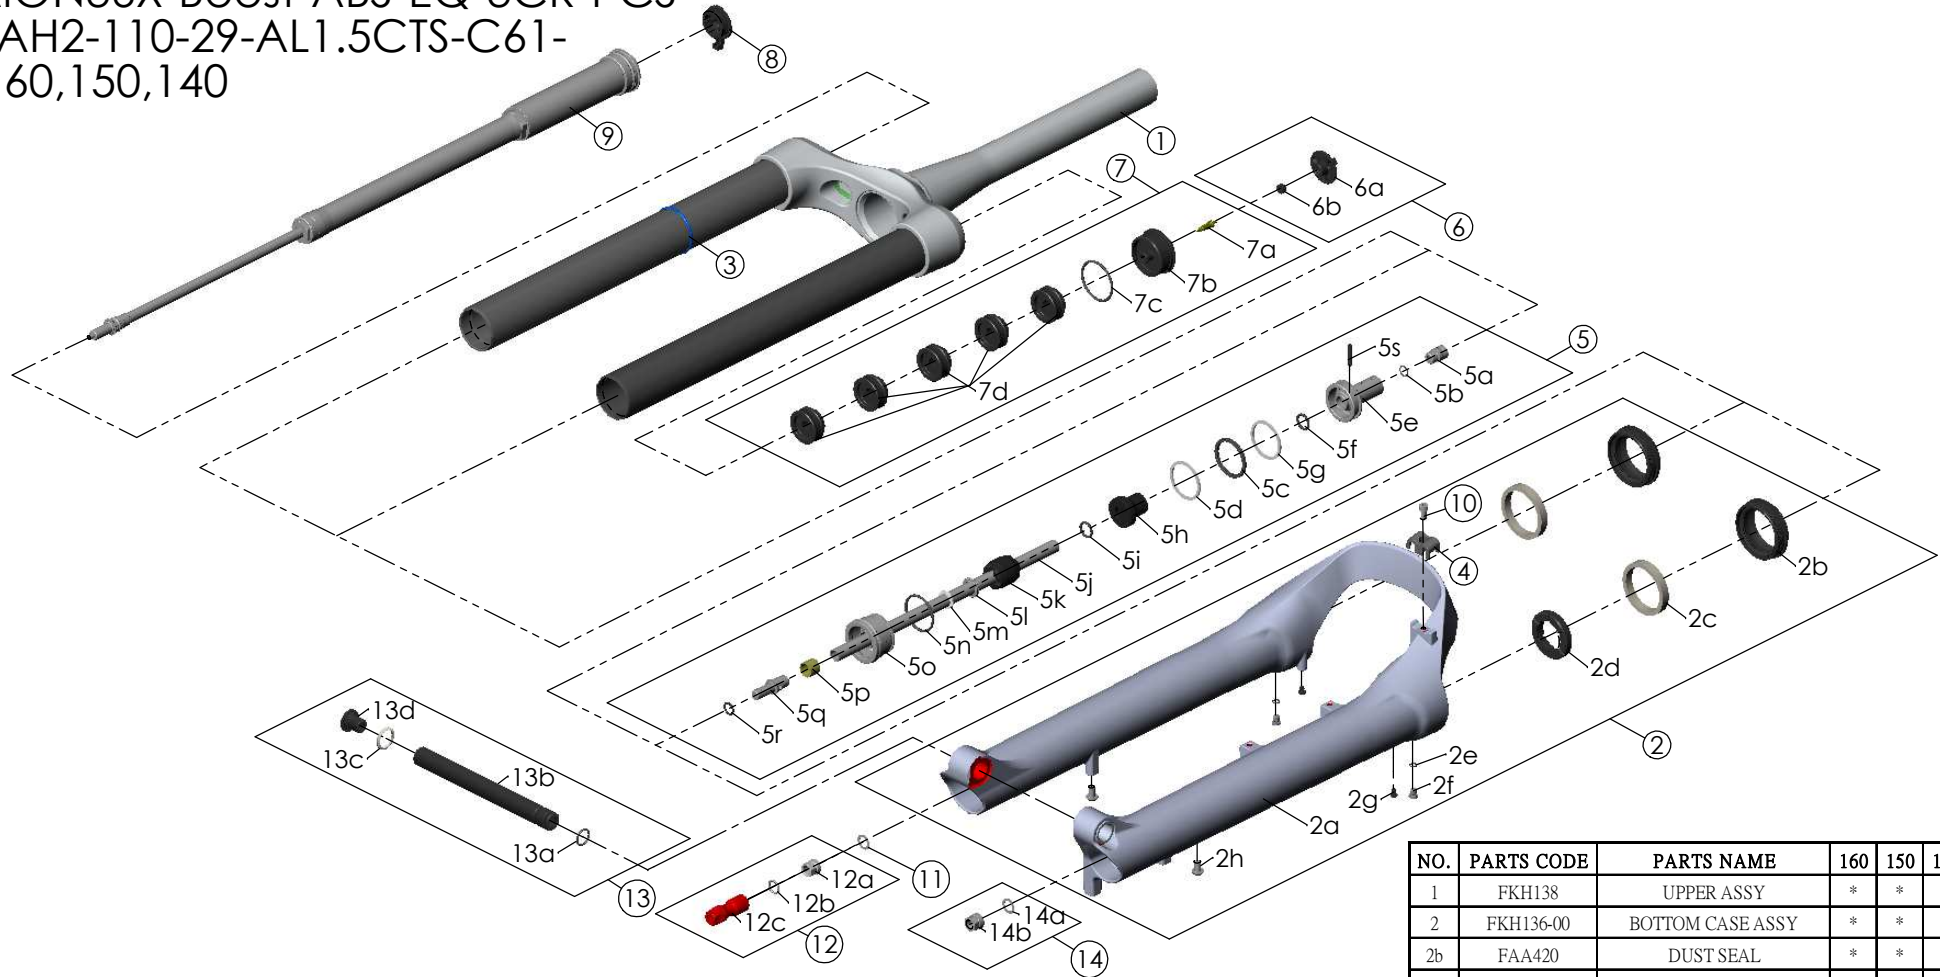

Date	2023.07.25	Version	0
Amended			

SF25AION36X-Boost-ABS-EQ-3CR-PCS-
DS-15AH2-110-29-AL1.5CTS-C61-
O44-160,150,140

NO.	PARTS CODE	PARTS NAME	160	150	140	QT
11	CSS014	WASHER	*	*	*	1
12	FKE583	REBOUND KNOB ASSY	*	*	*	1
13	FKA117-00	15AH2-110 AXLE SET	*	*	*	1
14	FKA063-03	FIXING NUT SET	*	*	*	1

NO.	PARTS CODE	PARTS NAME	160	150	140	QT
6	FKE595	VALVE CAP ASSY	*	*	*	1
7	FKE594-02	AIR CAP ASSY	*			1
	FKE594-12			*		1
	FKE594-22				*	1
7d	PEG270	VOLUME REDUCER	*			5
	PEG270			*		6
	PEG270				*	7
8	FKE590-00	3CR KNOB ASSY	*	*	*	1
9	FUN210-25	3CR-PCS UNIT	*	*	*	1
10	FSB513	GUIDE FIXING BOLT	*	*	*	1

NO.	PARTS CODE	PARTS NAME	160	150	140	QT
1	FKH138	UPPER ASSY	*	*	*	1
2	FKH136-00	BOTTOM CASE ASSY	*	*	*	1
2b	FAA420	DUST SEAL	*	*	*	2
2c	FAA421-10	OIL WIPER	*	*	*	2
2d	FEP233-20	BOTTOM BUMPER	*	*	*	1
2e	FAA270	O RING	*	*	*	2
2f	FSB188	SEAL SCREW	*	*	*	2
2g	FAA200-10	MOUNT CAP	*	*	*	2
2h	FSB203	FIXING BOLT	*	*	*	2
3	FAA397-40	O RING	*	*	*	1
4	PEG519	CABLE CLIP	*	*	*	1
5	FKE587-01	SUPPORT TUBE ASSY-160	*			1
	FKE587-11	SUPPORT TUBE ASSY-150		*		1
	FKE587-21	SUPPORT TUBE ASSY-140			*	1