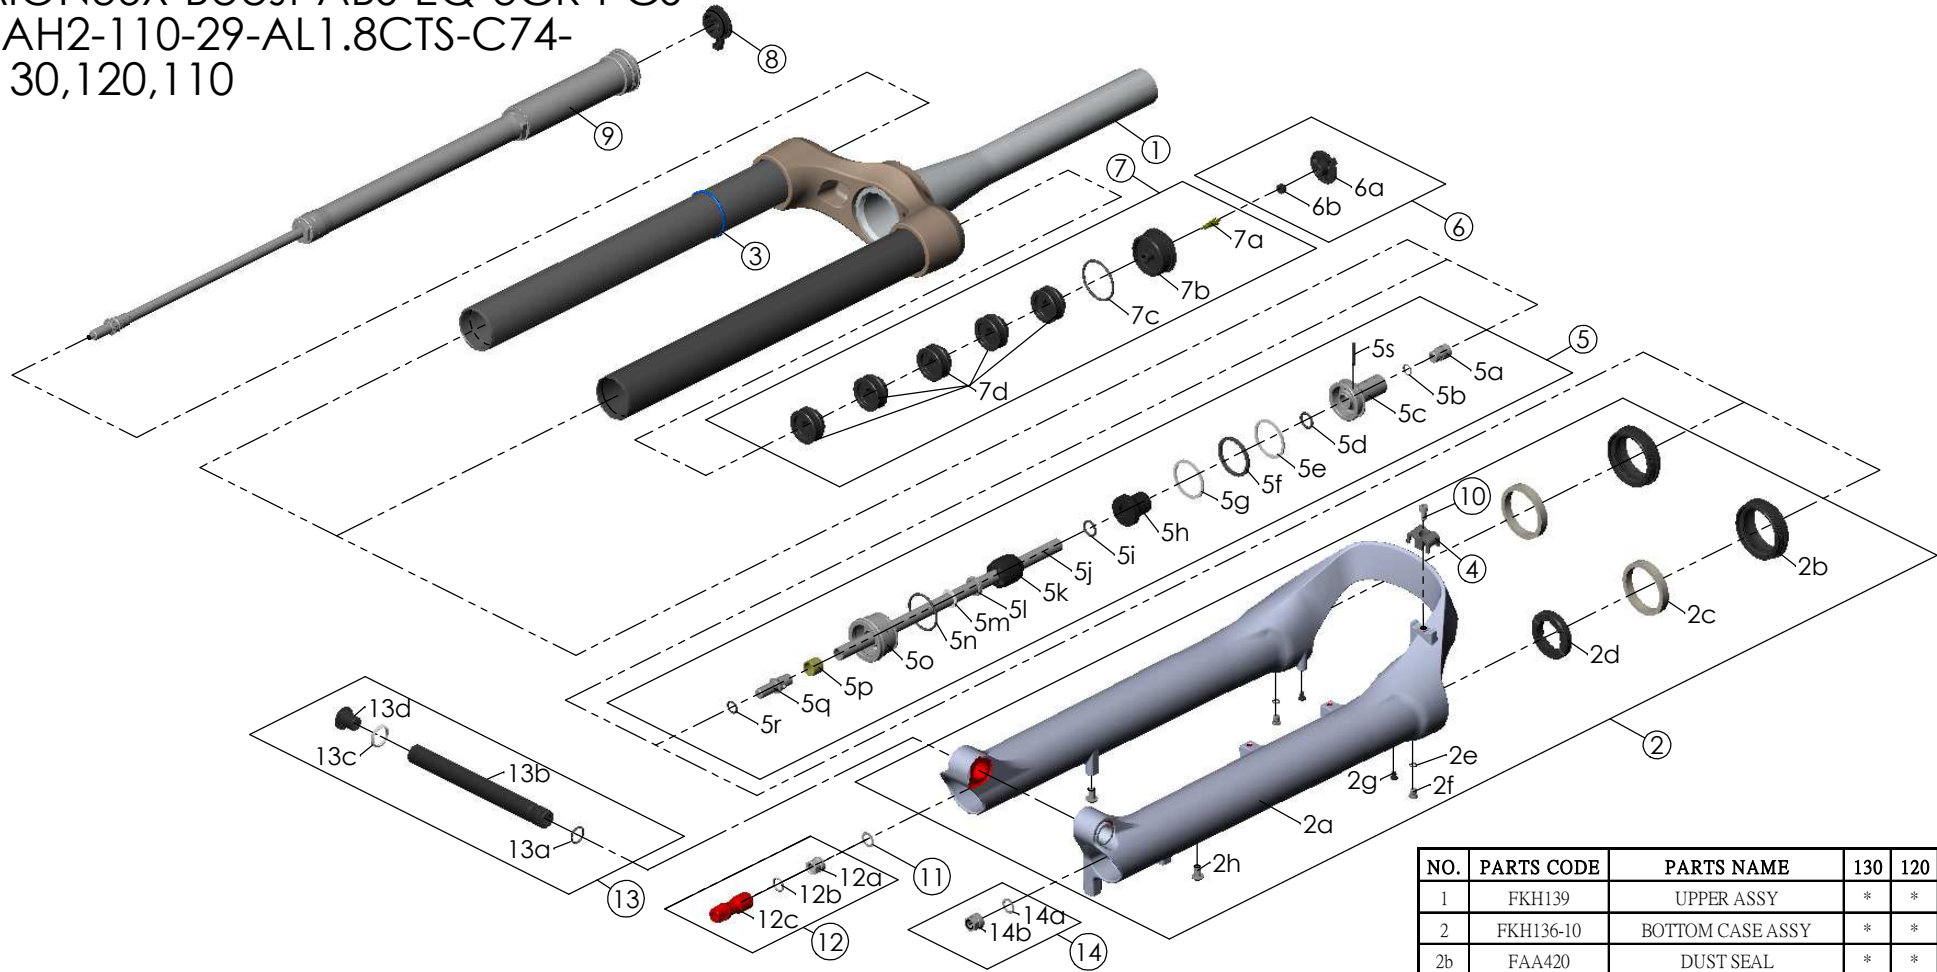

SF25AION36X-Boost-ABS-EQ-3CR-PCS-  
DS-15AH2-110-29-AL1.8CTS-C74-  
O44-130,120,110

NO.	PARTS CODE	PARTS NAME	130	120	110	QT
11	CSS014	WASHER	*	*	*	1
12	FKE583	REBOUND KNOB ASSY	*	*	*	1
13	FKA117-00	15AH2-110 AXLE SET	*	*	*	1
14	FKA063-03	FIXING NUT SET	*	*	*	1

NO.	PARTS CODE	PARTS NAME	130	120	110	QT
6	FKE595	VALVE CAP ASSY	*	*	*	1
	FKE594-32		*			1
7	FKE594-42	AIR CAP ASSY		*		1
	FKE594-52				*	1
	FEF270		*			8
7d	FEF270	VOLUME REDUCER		*		9
	FEF270				*	10
8	FKE590-00	3CR KNOB ASSY	*	*	*	1
9	FUN210-25	3CR-PCS UNIT	*	*	*	1
10	FSB513	GUIDE FIXING BOLT	*	*	*	1

NO.	PARTS CODE	PARTS NAME	130	120	110	QT
1	FKH139	UPPER ASSY	*	*	*	1
2	FKH136-10	BOTTOM CASE ASSY	*	*	*	1
	FAA420	DUST SEAL	*	*	*	2
2c	FAA421-10	OIL WIPER	*	*	*	2
2d	FEF233-20	BOTTOM BUMPER	*	*	*	1
2e	FAA270	O RING	*	*	*	2
2f	FSB188	SEAL SCREW	*	*	*	2
2g	FAA200-10	MOUNT CAP	*	*	*	2
2h	FSB203	FIXING BOLT	*	*	*	2
3	FEF397-40	O RING	*	*	*	1
4	FEF519	CABLE CLIP	*	*	*	1
5	FKE587-02	SUPPORT TUBE ASSY-130	*			1
	FKE587-12	SUPPORT TUBE ASSY-120		*		1
	FKE587-22	SUPPORT TUBE ASSY-110			*	1