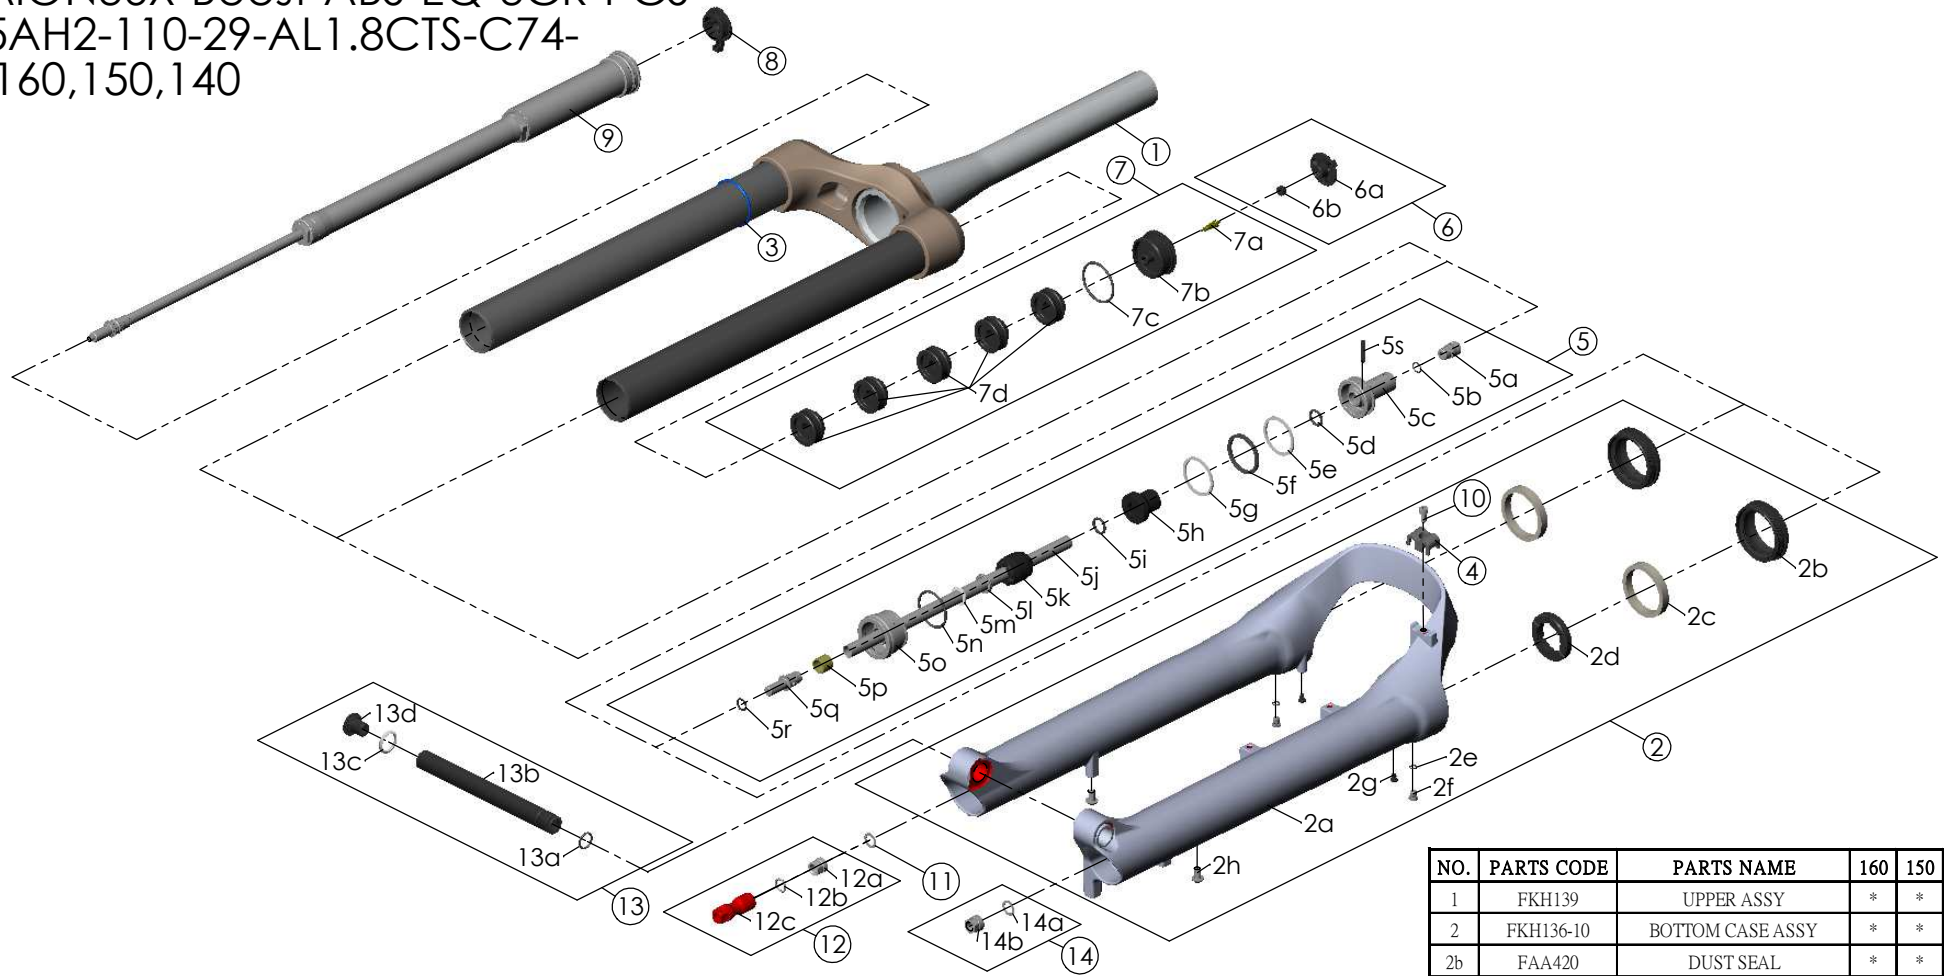

SF25AION36X-Boost-ABS-EQ-3CR-PCS-  
DS-15AH2-110-29-AL1.8CTS-C74-  
O44-160,150,140

Date	2023.07.25	Version	0
Amended			

NO.	PARTS CODE	PARTS NAME	160	150	140	QT
11	CSS014	WASHER	*	*	*	1
12	FKE583	REBOUND KNOB ASSY	*	*	*	1
13	FKA117-00	15AH2-110 AXLE SET	*	*	*	1
14	FKA063-03	FIXING NUT SET	*	*	*	1

NO.	PARTS CODE	PARTS NAME	160	150	140	QT
6	FKE595	VALVE CAP ASSY	*	*	*	1
7	FKE594-02	AIR CAP ASSY	*			1
	FKE594-12			*		1
	FKE594-22				*	1
7d	FEG270	VOLUME REDUCER	*			5
	FEG270			*		6
	FEG270				*	7
8	FKE590-00	3CR KNOB ASSY	*	*	*	1
9	FUN210-25	3CR-PCS UNIT	*	*	*	1
10	FSB513	GUIDE FIXING BOLT	*	*	*	1

NO.	PARTS CODE	PARTS NAME	160	150	140	QT
1	FKH139	UPPER ASSY	*	*	*	1
2	FKH136-10	BOTTOM CASE ASSY	*	*	*	1
2b	FAA420	DUST SEAL	*	*	*	2
2c	FAA421-10	OIL WIPER	*	*	*	2
2d	FEP233-20	BOTTOM BUMPER	*	*	*	1
2e	FAA270	O RING	*	*	*	2
2f	FSB188	SEAL SCREW	*	*	*	2
2g	FAA200-10	MOUNT CAP	*	*	*	2
2h	FSB203	FIXING BOLT	*	*	*	2
3	FEG397-40	O RING	*	*	*	1
4	FEG519	CABLE CLIP	*	*	*	1
5	FKE587-01	SUPPORT TUBE ASSY-160	*			1
	FKE587-11	SUPPORT TUBE ASSY-150		*		1
	FKE587-21	SUPPORT TUBE ASSY-140			*	1