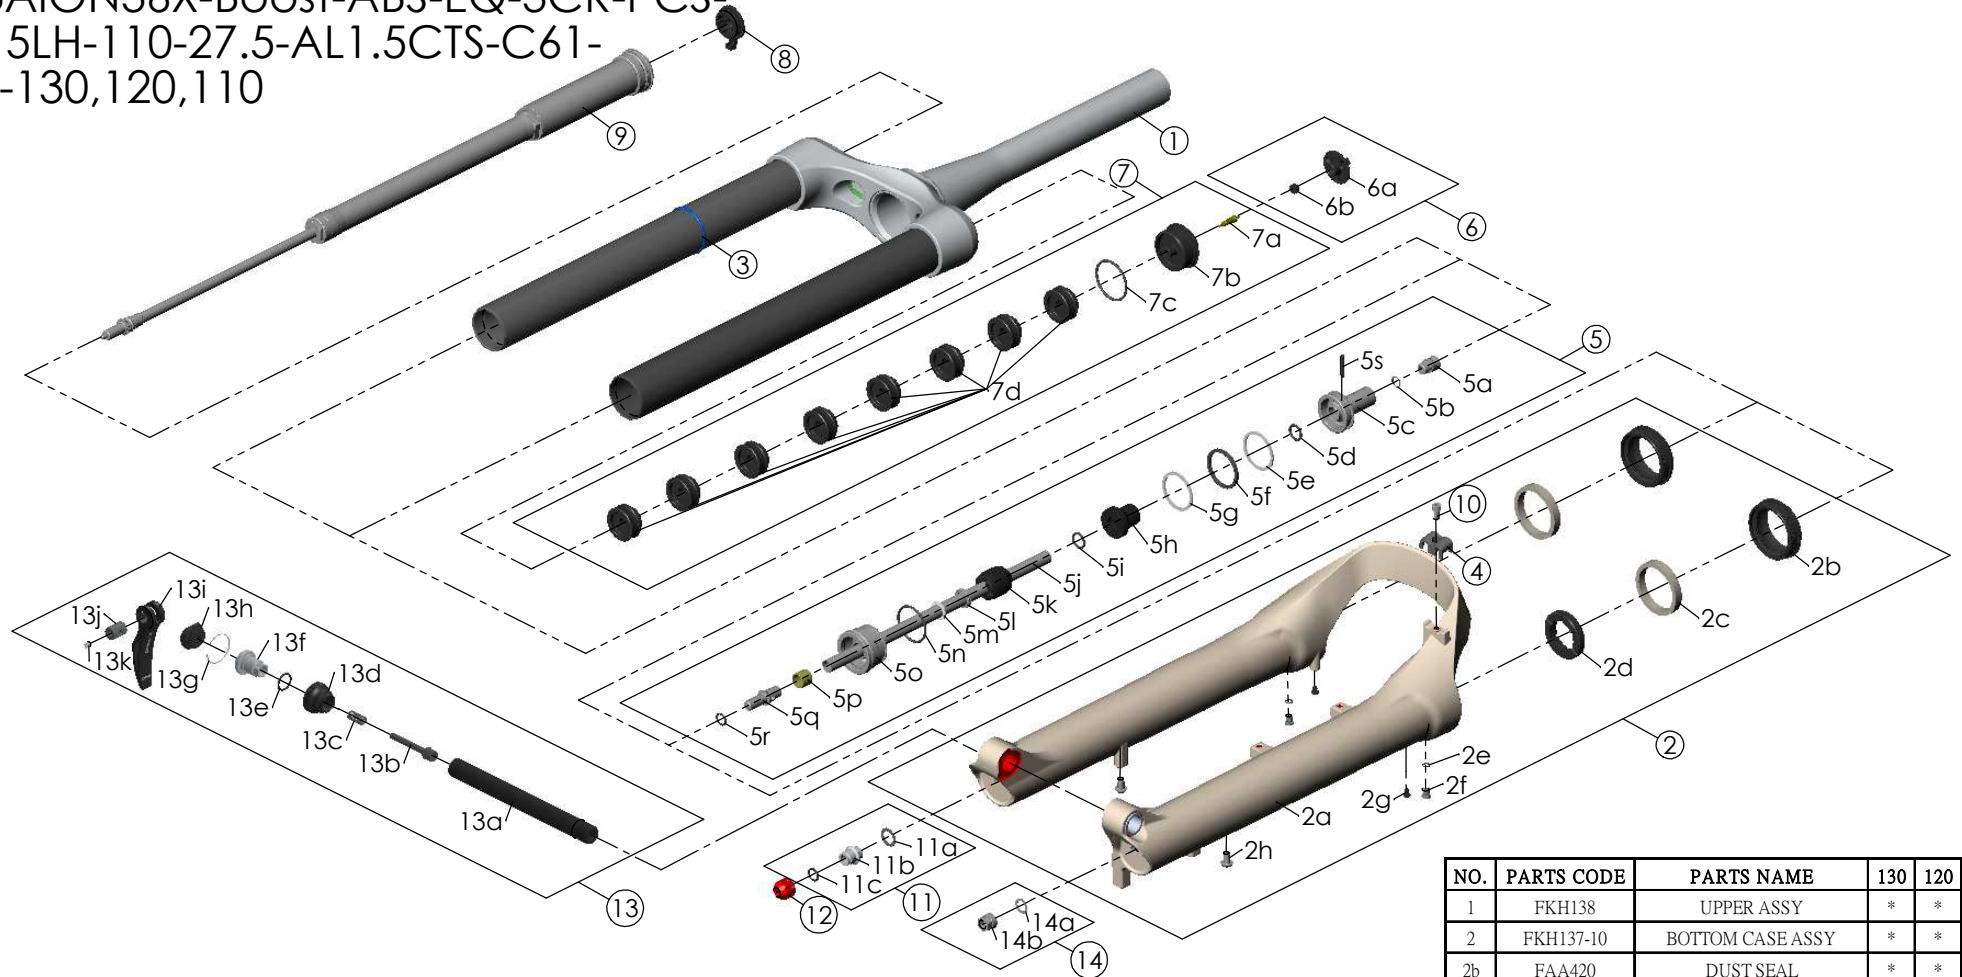

SF25AION36X-Boost-ABS-EQ-3CR-PCS-  
DS-15LH-110-27.5-AL1.5CTS-C61-  
O44-130,120,110

NO.	PARTS CODE	PARTS NAME	130	120	110	QT
11	FKE436	FIXING NUT SET	*	*	*	1
12	FEF201	REBOUND KNOB	*	*	*	1
13	FKA116-02	15LH-110 AXLE SET	*	*	*	1
14	FKA063-03	FIXING NUT SET	*	*	*	1

NO.	PARTS CODE	PARTS NAME	130	120	110	QT
6	FKE595	VALVE CAP ASSY	*	*	*	1
7	FKE594-32	AIR CAP ASSY	*	*	*	1
	FKE594-42		*	*	*	1
	FKE594-52		*	*	*	1
7d	FEF270	VOLUME REDUCER	*	*	*	8
	FEF270		*	*	*	9
	FEF270		*	*	*	10
8	FKE590-00	3CR KNOB ASSY	*	*	*	1
9	FUN210-25	3CR-PCS UNIT	*	*	*	1
10	FSB513	GUIDE FIXING BOLT	*	*	*	1

NO.	PARTS CODE	PARTS NAME	130	120	110	QT
1	FKH138	UPPER ASSY	*	*	*	1
2	FKH137-10	BOTTOM CASE ASSY	*	*	*	1
2b	FAA420	DUST SEAL	*	*	*	2
2c	FAA421-10	OIL WIPER	*	*	*	2
2d	FEP233-20	BOTTOM BUMPER	*	*	*	1
2e	FAA270	O RING	*	*	*	2
2f	FSB188	SEAL SCREW	*	*	*	2
2g	FAA200-10	MOUNT CAP	*	*	*	2
2h	FSB203	FIXING BOLT	*	*	*	2
3	FEF397-40	O RING	*	*	*	1
4	FEF519	CABLE CLIP	*	*	*	1
5	FKE587-02	SUPPORT TUBE ASSY-130	*	*	*	1
	FKE587-12	SUPPORT TUBE ASSY-120	*	*	*	1
	FKE587-22	SUPPORT TUBE ASSY-110	*	*	*	1