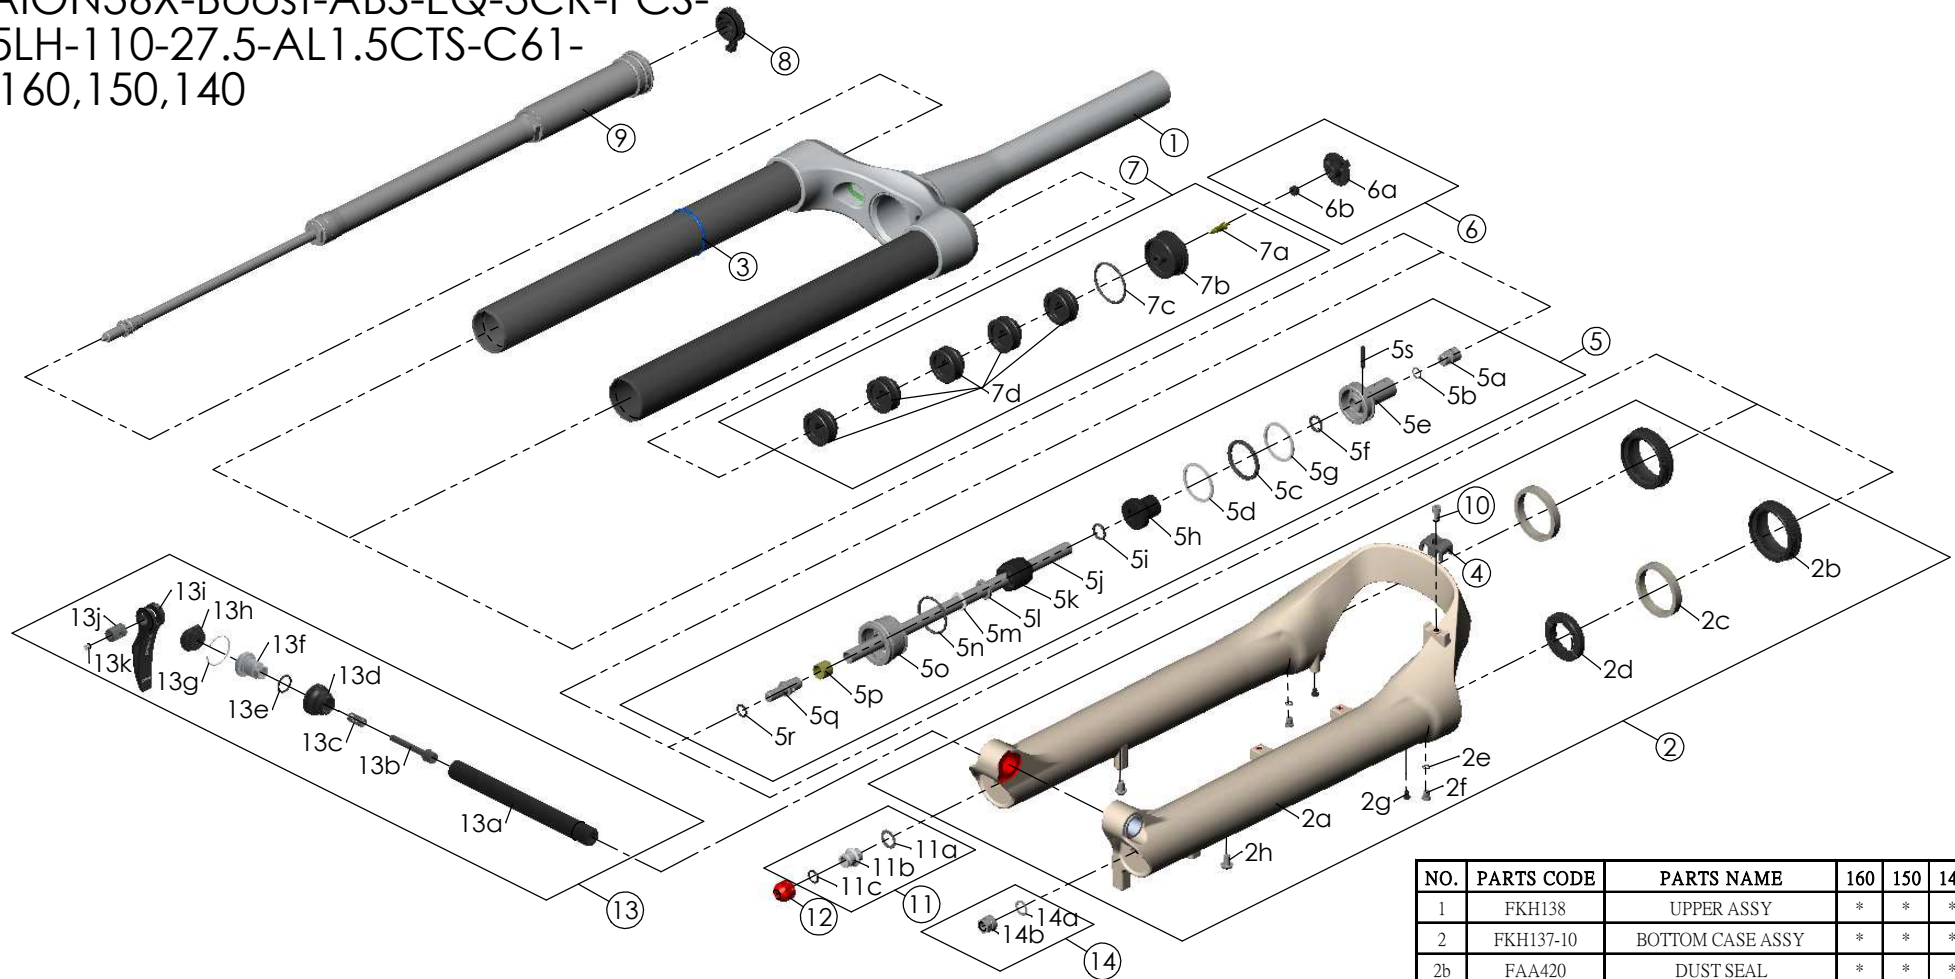

SF25AION36X-Boost-ABS-EQ-3CR-PCS-  
DS-15LH-110-27.5-AL1.5CTS-C61-  
O44-160,150,140

NO.	PARTS CODE	PARTS NAME	160	150	140	QT
11	FKE436	FIXING NUT SET	*	*	*	1
12	FEG201	REBOUND KNOB	*	*	*	1
13	FKA116-02	15LH-110 AXLE SET	*	*	*	1
14	FKA063-03	FIXING NUT SET	*	*	*	1

NO.	PARTS CODE	PARTS NAME	160	150	140	QT
6	FKE595	VALVE CAP ASSY	*	*	*	1
7	FKE594-02	AIR CAP ASSY	*			1
	FKE594-12			*		1
	FKE594-22				*	1
7d	FEG270	VOLUME REDUCER	*			5
	FEG270			*		6
	FEG270				*	7
8	FKE590-00	3CR KNOB ASSY	*	*	*	1
9	FUN210-25	3CR-PCS UNIT	*	*	*	1
10	FSB513	GUIDE FIXING BOLT	*	*	*	1

NO.	PARTS CODE	PARTS NAME	160	150	140	QT
1	FKH138	UPPER ASSY	*	*	*	1
2	FKH137-10	BOTTOM CASE ASSY	*	*	*	1
2b	FAA420	DUST SEAL	*	*	*	2
2c	FAA421-10	OIL WIPER	*	*	*	2
2d	FEP233-20	BOTTOM BUMPER	*	*	*	1
2e	FAA270	O RING	*	*	*	2
2f	FSB188	SEAL SCREW	*	*	*	2
2g	FAA200-10	MOUNT CAP	*	*	*	2
2h	FSB203	FIXING BOLT	*	*	*	2
3	FAA397-40	O RING	*	*	*	1
4	FEG519	CABLE CLIP	*	*	*	1
5	FKE587-01	SUPPORT TUBE ASSY-160	*			1
	FKE587-11	SUPPORT TUBE ASSY-150		*		1
	FKE587-21	SUPPORT TUBE ASSY-140			*	1