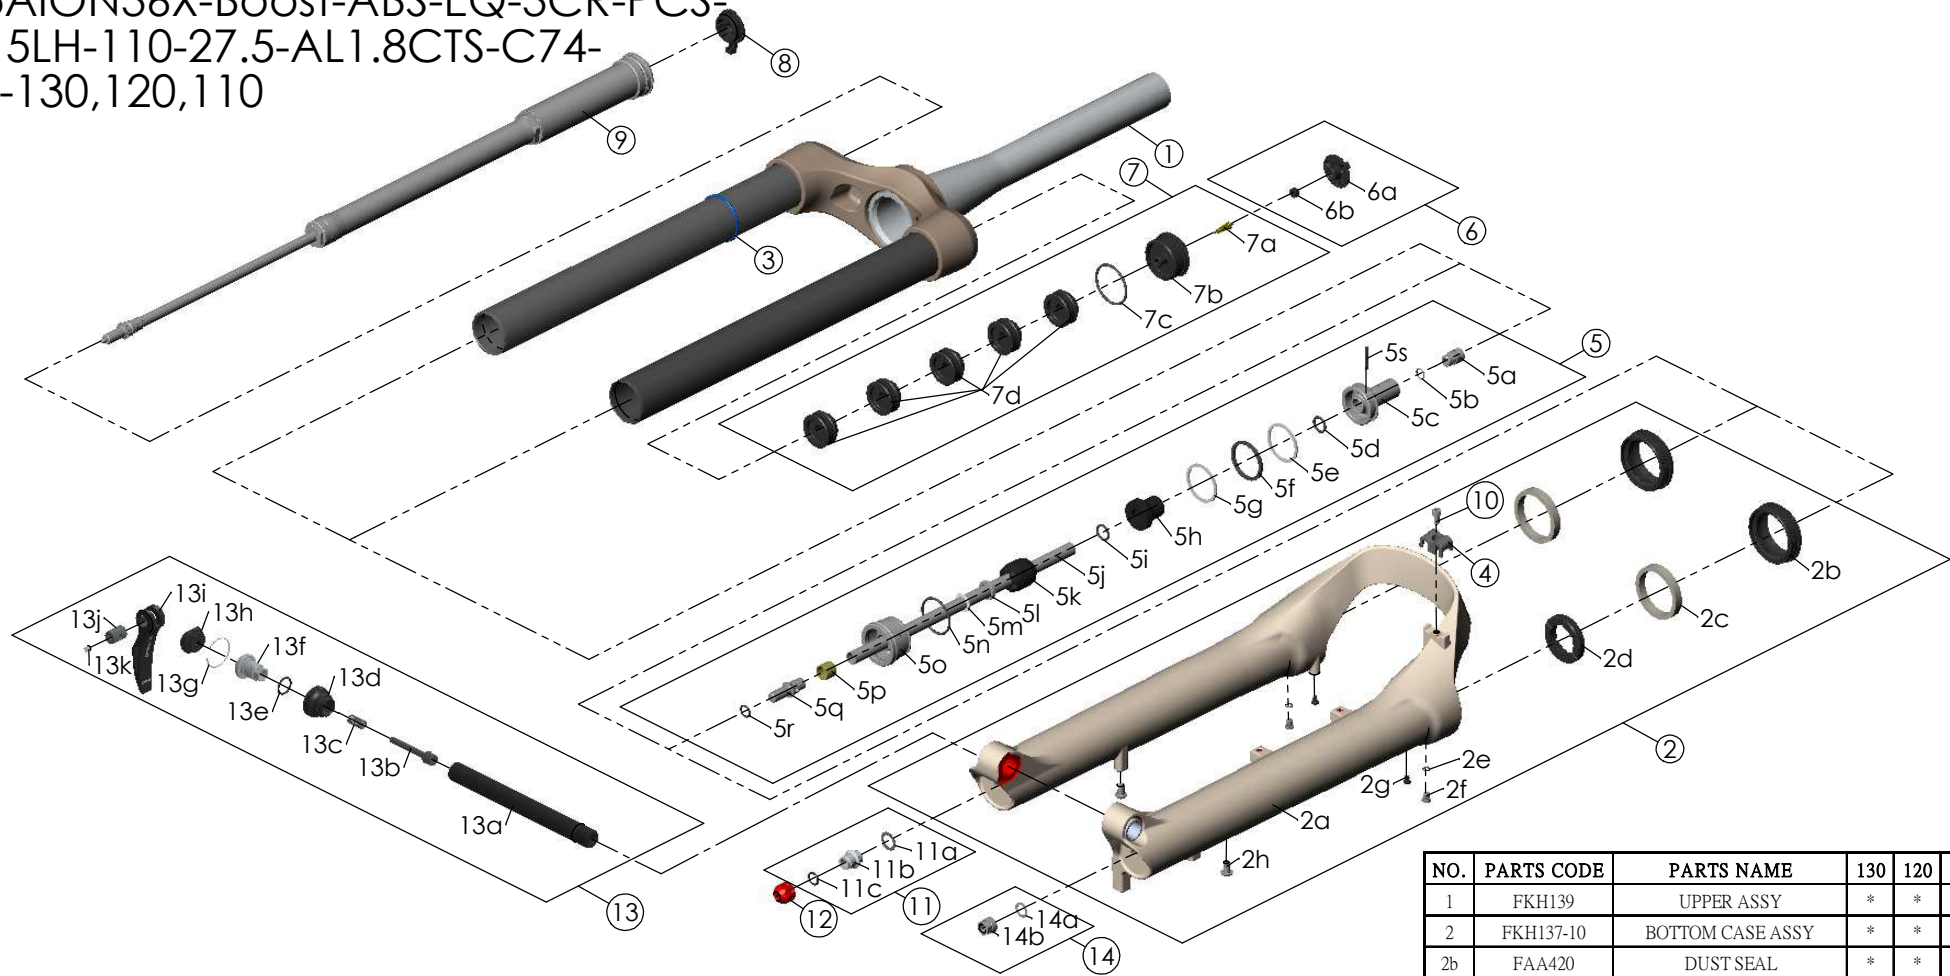

SF25AION36X-Boost-ABS-EQ-3CR-PCS-  
DS-15LH-110-27.5-AL1.8CTS-C74-  
O44-130,120,110

NO.	PARTS CODE	PARTS NAME	130	120	110	QT
11	FKE436	FIXING NUT SET	*	*	*	1
12	FEF201	REBOUND KNOB	*	*	*	1
13	FKA116-02	15LH-110 AXLE SET	*	*	*	1
14	FKA063-03	FIXING NUT SET	*	*	*	1

NO.	PARTS CODE	PARTS NAME	130	120	110	QT
6	FKE595	VALVE CAP ASSY	*	*	*	1
	FKE594-32		*			1
7	FKE594-42	AIR CAP ASSY		*		1
	FKE594-52				*	1
	FEF270		*			8
7d	FEF270	VOLUME REDUCER		*		9
	FEF270				*	10
8	FKE590-00	3CR KNOB ASSY	*	*	*	1
9	FUN210-25	3CR-PCS UNIT	*	*	*	1
10	FSB513	GUIDE FIXING BOLT	*	*	*	1

NO.	PARTS CODE	PARTS NAME	130	120	110	QT
1	FKH139	UPPER ASSY	*	*	*	1
2	FKH137-10	BOTTOM CASE ASSY	*	*	*	1
2b	FAA420	DUST SEAL	*	*	*	2
2c	FAA421-10	OIL WIPER	*	*	*	2
2d	FEP233-20	BOTTOM BUMPER	*	*	*	1
2e	FAA270	O RING	*	*	*	2
2f	FSB188	SEAL SCREW	*	*	*	2
2g	FAA200-10	MOUNT CAP	*	*	*	2
2h	FSB203	FIXING BOLT	*	*	*	2
3	FEF397-40	O RING	*	*	*	1
4	FEF519	CABLE CLIP	*	*	*	1
5	FKE587-02	SUPPORT TUBE ASSY-130	*			1
	FKE587-12	SUPPORT TUBE ASSY-120		*		1
	FKE587-22	SUPPORT TUBE ASSY-110			*	1