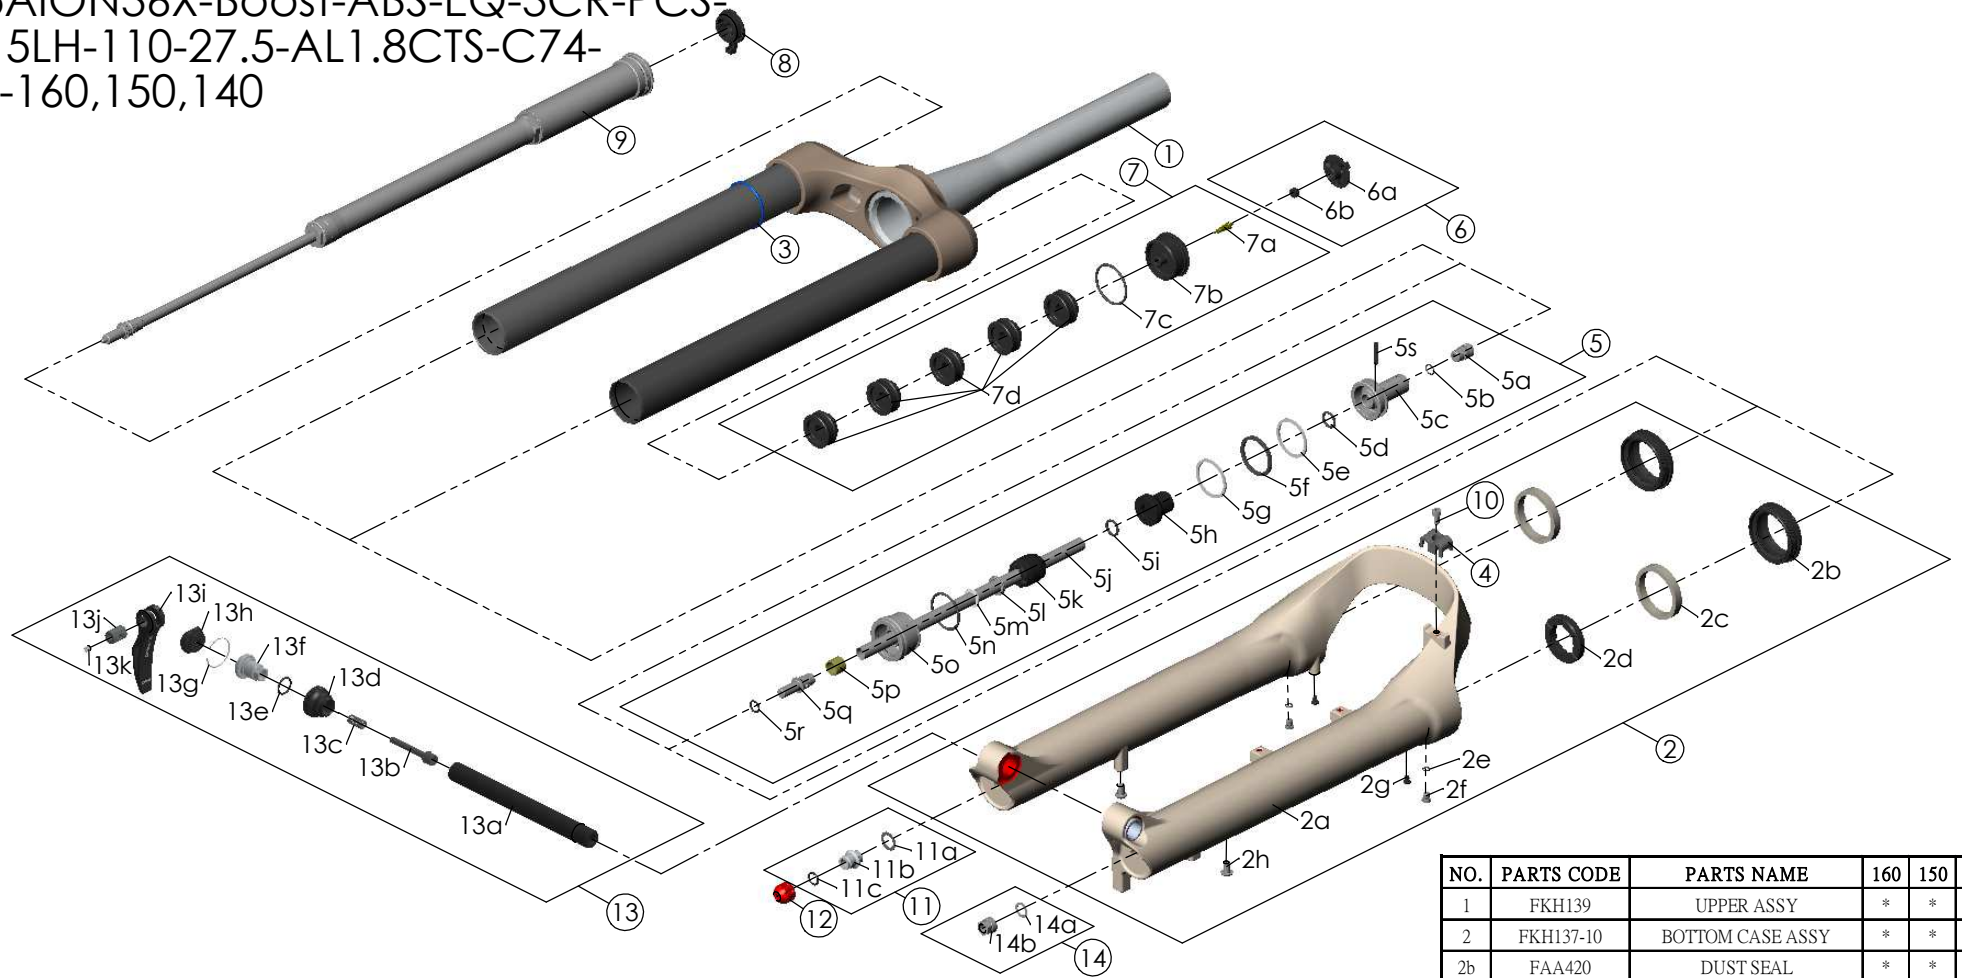

SF25AION36X-Boost-ABS-EQ-3CR-PCS-
DS-15LH-110-27.5-AL1.8CTS-C74-
O44-160,150,140

NO.	PARTS CODE	PARTS NAME	160	150	140	QT
11	FKE436	FIXING NUT SET	*	*	*	1
12	FEF201	REBOUND KNOB	*	*	*	1
13	FKA116-02	15LH-110 AXLE SET	*	*	*	1
14	FKA063-03	FIXING NUT SET	*	*	*	1

NO.	PARTS CODE	PARTS NAME	160	150	140	QT
6	FKE595	VALVE CAP ASSY	*	*	*	1
7	FKE594-02	AIR CAP ASSY	*			1
	FKE594-12			*	1	
	FKE594-22			*	1	
7d	FEF270	VOLUME REDUCER	*			5
	FEF270			*	6	
	FEF270			*	7	
8	FKE590-00	3CR KNOB ASSY	*	*	*	1
9	FUN210-25	3CR-PCS UNIT	*	*	*	1
10	FSB513	GUIDE FIXING BOLT	*	*	*	1

NO.	PARTS CODE	PARTS NAME	160	150	140	QT
1	FKH139	UPPER ASSY	*	*	*	1
2	FKH137-10	BOTTOM CASE ASSY	*	*	*	1
2b	FAA420	DUST SEAL	*	*	*	2
2c	FAA421-10	OIL WIPER	*	*	*	2
2d	FEF233-20	BOTTOM BUMPER	*	*	*	1
2e	FAA270	O RING	*	*	*	2
2f	FSB188	SEAL SCREW	*	*	*	2
2g	FAA200-10	MOUNT CAP	*	*	*	2
2h	FSB203	FIXING BOLT	*	*	*	2
3	FEF397-40	O RING	*	*	*	1
4	FEF519	CABLE CLIP	*	*	*	1
5	FKE587-01	SUPPORT TUBE ASSY-160	*			1
	FKE587-11	SUPPORT TUBE ASSY-150		*		1
	FKE587-21	SUPPORT TUBE ASSY-140			*	1