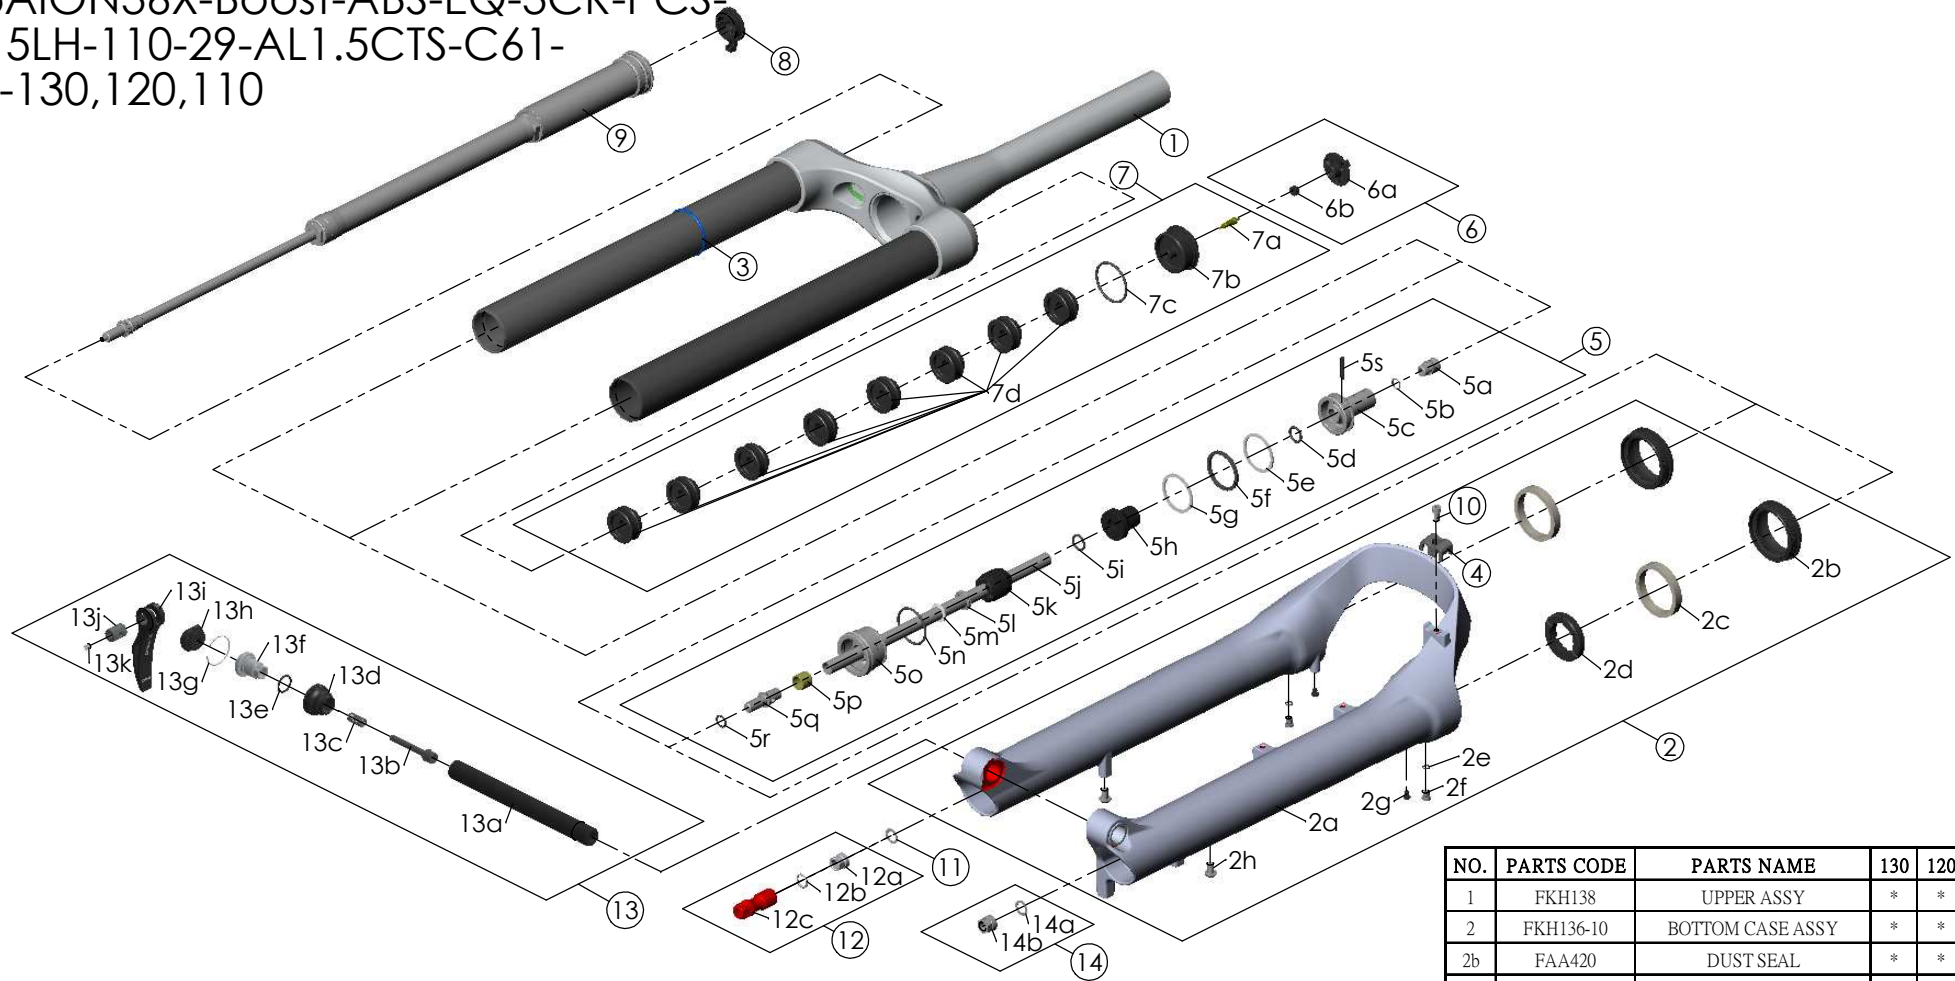

SF25AION36X-Boost-ABS-EQ-3CR-PCS-
DS-15LH-110-29-AL1.5CTS-C61-
O44-130,120,110

NO.	PARTS CODE	PARTS NAME	130	120	110	QT
11	CSS014	WASHER	*	*	*	1
12	FKE583	REBOUND KNOB ASSY	*	*	*	1
13	FKA116-02	15LH-110 AXLE SET	*	*	*	1
14	FKA063-03	FIXING NUT SET	*	*	*	1

NO.	PARTS CODE	PARTS NAME	130	120	110	QT
6	FKE595	VALVE CAP ASSY	*	*	*	1
	FKE594-32	AIR CAP ASSY	*			1
	FKE594-42			*		1
FKE594-52				*	1	
7d	FEG270	VOLUME REDUCER	*			8
	FEG270			*		9
	FEG270				*	10
8	FKE590-00	3CR KNOB ASSY	*	*	*	1
9	FUN210-25	3CR-PCS UNIT	*	*	*	1
10	FSB513	GUIDE FIXING BOLT	*	*	*	1

NO.	PARTS CODE	PARTS NAME	130	120	110	QT
1	FKH138	UPPER ASSY	*	*	*	1
2	FKH136-10	BOTTOM CASE ASSY	*	*	*	1
2b	FAA420	DUST SEAL	*	*	*	2
2c	FAA421-10	OIL WIPER	*	*	*	2
2d	FEP233-20	BOTTOM BUMPER	*	*	*	1
2e	FAA270	O RING	*	*	*	2
2f	FSB188	SEAL SCREW	*	*	*	2
2g	FAA200-10	MOUNT CAP	*	*	*	2
2h	FSB203	FIXING BOLT	*	*	*	2
3	FEG397-40	O RING	*	*	*	1
4	FEG519	CABLE CLIP	*	*	*	1
5	FKE587-02	SUPPORT TUBE ASSY-130	*			1
	FKE587-12	SUPPORT TUBE ASSY-120		*		1
	FKE587-22	SUPPORT TUBE ASSY-110			*	1