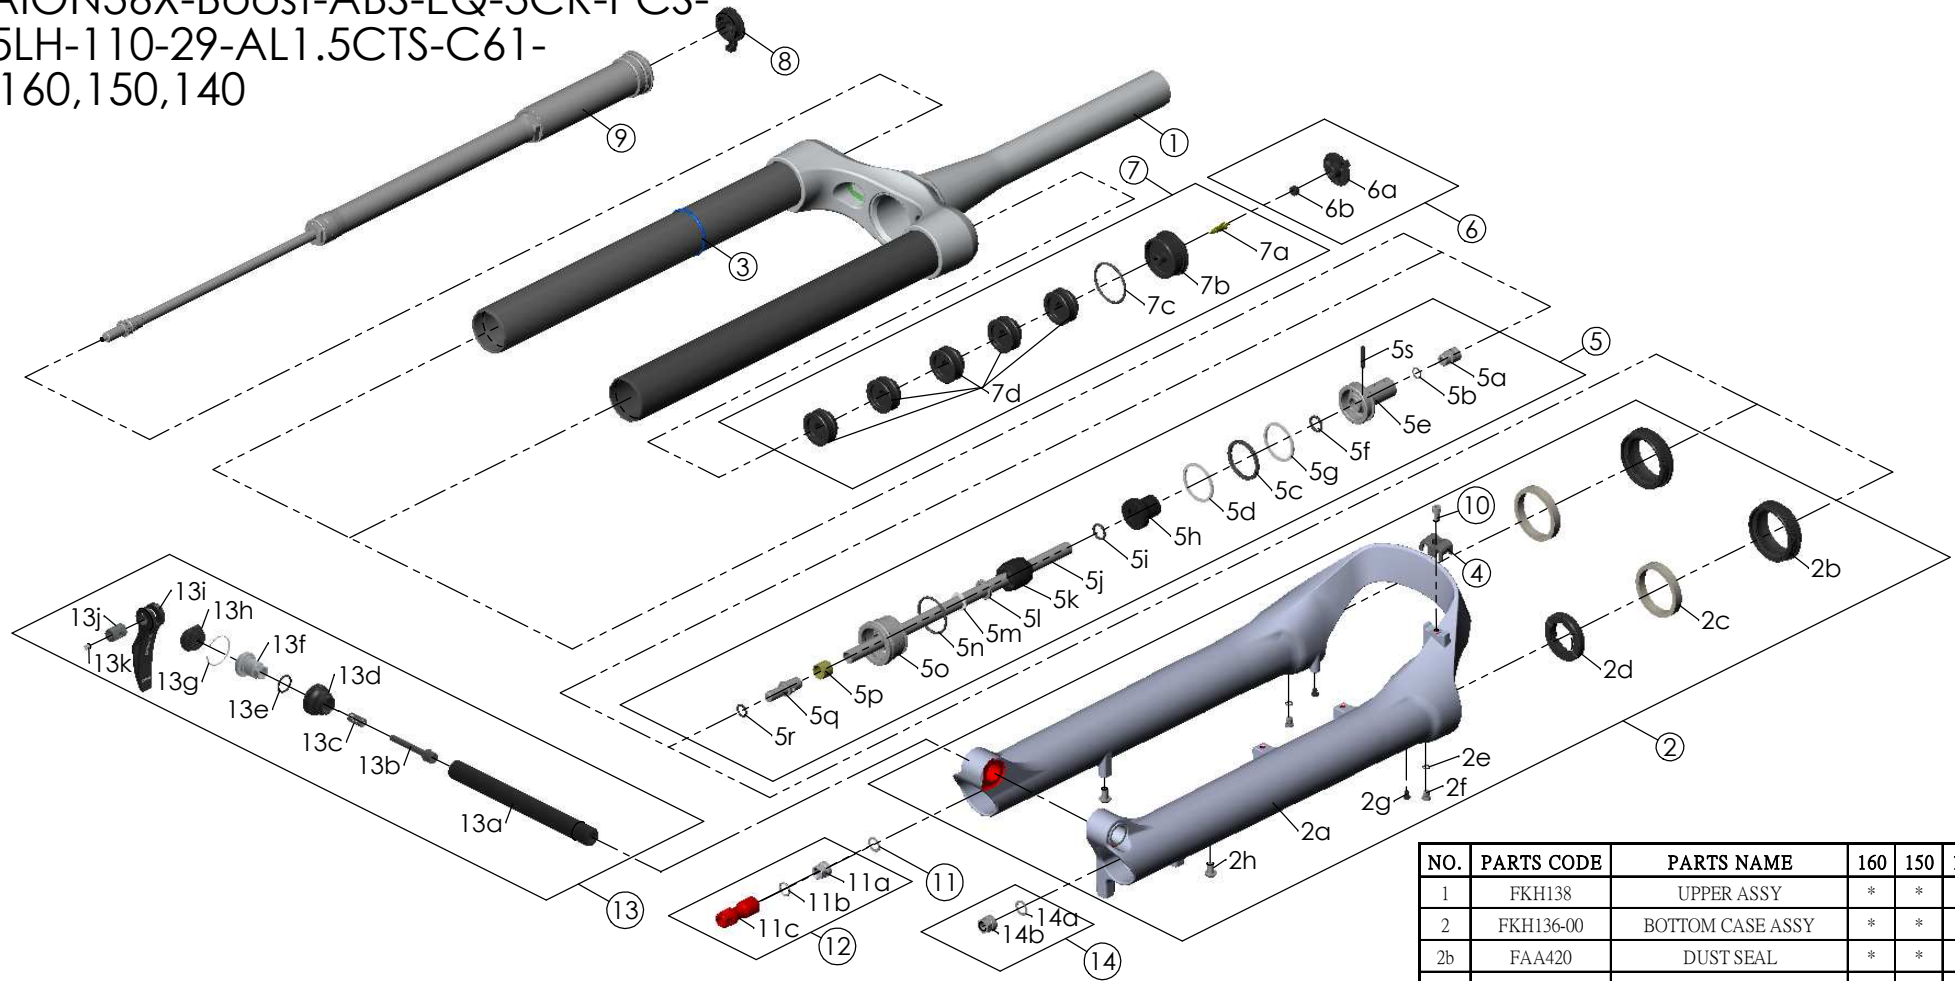

SF25AION36X-Boost-ABS-EQ-3CR-PCS-
DS-15LH-110-29-AL1.5CTS-C61-
O44-160,150,140

NO.	PARTS CODE	PARTS NAME	160	150	140	QT
11	CSS014	WASHER	*	*	*	1
12	FKE583	REBOUND KNOB ASSY	*	*	*	1
13	FKA116-02	15LH-110 AXLE SET	*	*	*	1
14	FKA063-03	FIXING NUT SET	*	*	*	1

NO.	PARTS CODE	PARTS NAME	160	150	140	QT
6	FKE595	VALVE CAP ASSY	*	*	*	1
7	FKE594-02	AIR CAP ASSY	*			1
	FKE594-12			*		1
	FKE594-22				*	1
7d	FEG270	VOLUME REDUCER	*			5
	FEG270			*		6
	FEG270				*	7
8	FKE590-00	3CR KNOB ASSY	*	*	*	1
9	FUN210-25	3CR-PCS UNIT	*	*	*	1
10	FSB513	GUIDE FIXING BOLT	*	*	*	1

NO.	PARTS CODE	PARTS NAME	160	150	140	QT
1	FKH138	UPPER ASSY	*	*	*	1
2	FKH136-00	BOTTOM CASE ASSY	*	*	*	1
2b	FAA420	DUST SEAL	*	*	*	2
2c	FAA421-10	OIL WIPER	*	*	*	2
2d	FEP233-20	BOTTOM BUMPER	*	*	*	1
2e	FAA270	O RING	*	*	*	2
2f	FSB188	SEAL SCREW	*	*	*	2
2g	FAA200-10	MOUNT CAP	*	*	*	2
2h	FSB203	FIXING BOLT	*	*	*	2
3	FAA397-40	O RING	*	*	*	1
4	FEG519	CABLE CLIP	*	*	*	1
5	FKE587-01	SUPPORT TUBE ASSY-160	*			1
	FKE587-11	SUPPORT TUBE ASSY-150		*		1
	FKE587-21	SUPPORT TUBE ASSY-140			*	1