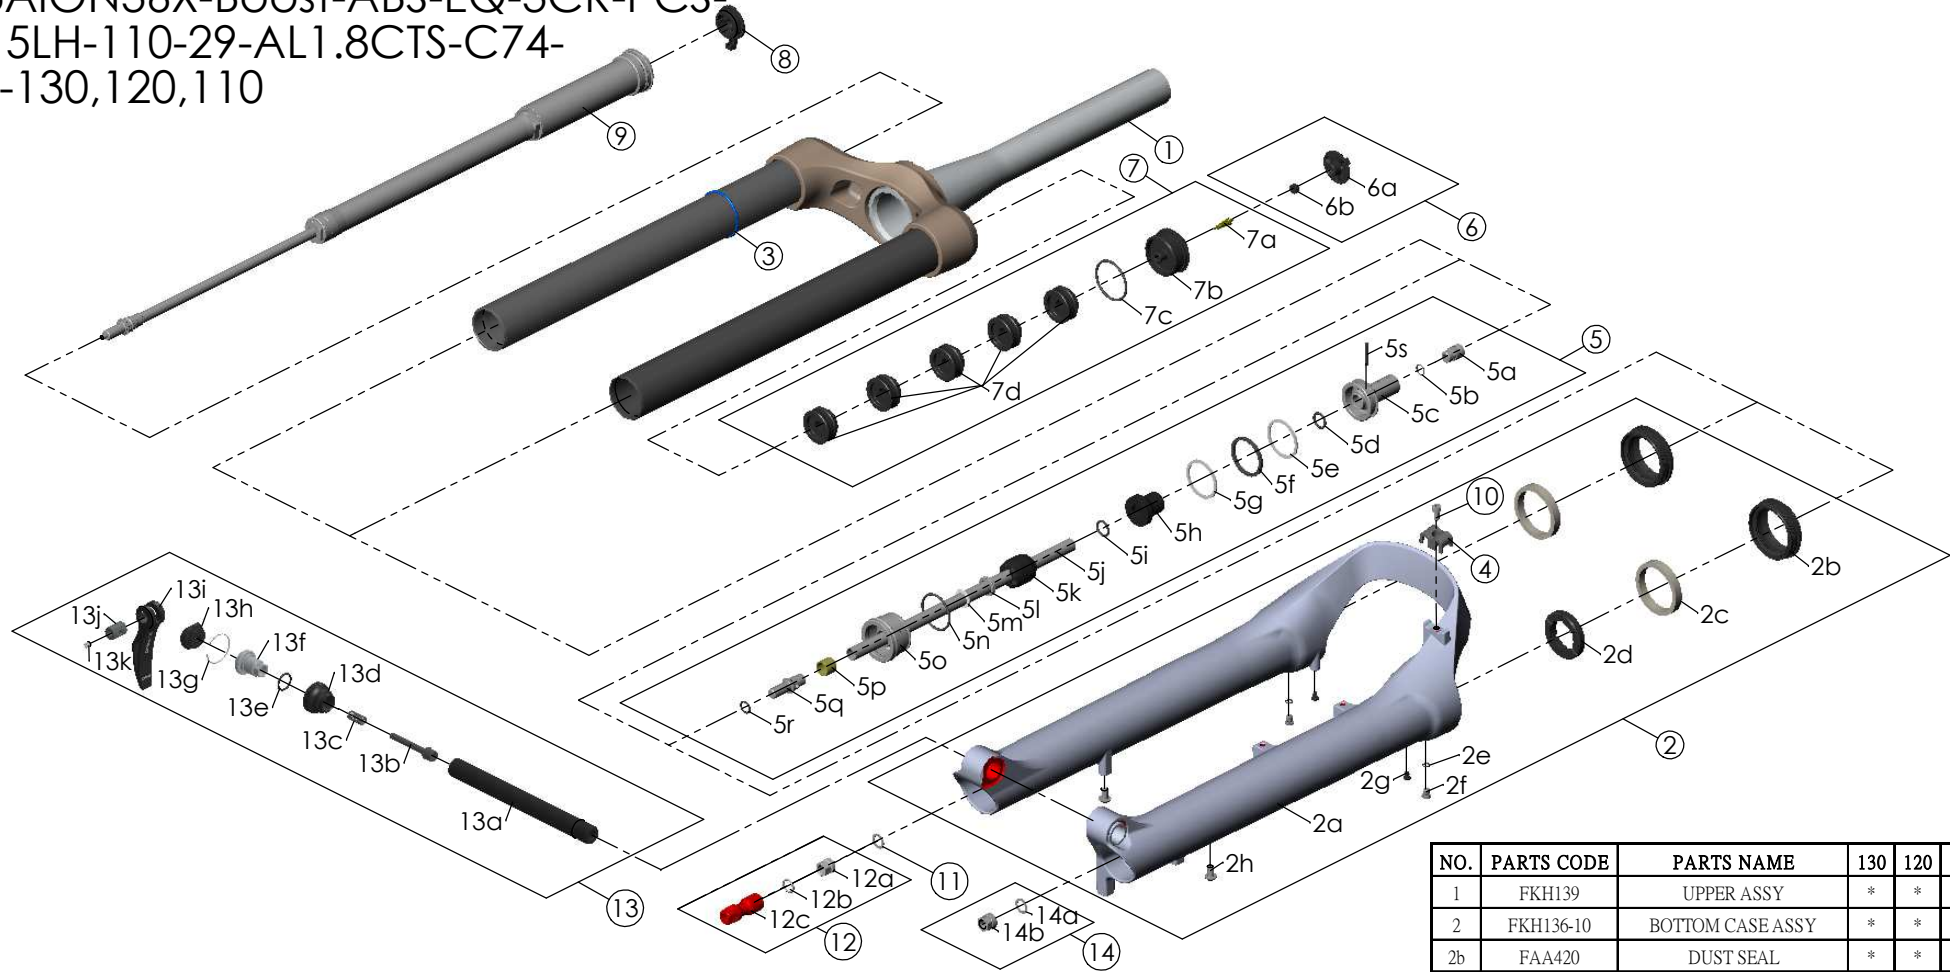

SF25AION36X-Boost-ABS-EQ-3CR-PCS-
DS-15LH-110-29-AL1.8CTS-C74-
O44-130,120,110

NO.	PARTS CODE	PARTS NAME	130	120	110	QT
11	CSS014	WASHER	*	*	*	1
12	FKE583	REBOUND KNOB ASSY	*	*	*	1
13	FKA116-02	15LH-110 AXLE SET	*	*	*	1
14	FKA063-03	FIXING NUT SET	*	*	*	1

NO.	PARTS CODE	PARTS NAME	130	120	110	QT
6	FKE595	VALVE CAP ASSY	*	*	*	1
	FKE594-32		*			1
7	FKE594-42	AIR CAP ASSY		*		1
	FKE594-52				*	1
7d	FEG270	VOLUME REDUCER	*			8
	FEG270			*		9
	FEG270				*	10
8	FKE590-00	3CR KNOB ASSY	*	*	*	1
9	FUN210-25	3CR-PCS UNIT	*	*	*	1
10	FSB513	GUIDE FIXING BOLT	*	*	*	1

NO.	PARTS CODE	PARTS NAME	130	120	110	QT
1	FKH139	UPPER ASSY	*	*	*	1
2	FKH136-10	BOTTOM CASE ASSY	*	*	*	1
2b	FAA420	DUST SEAL	*	*	*	2
2c	FAA421-10	OIL WIPER	*	*	*	2
2d	FEP233-20	BOTTOM BUMPER	*	*	*	1
2e	FAA270	O RING	*	*	*	2
2f	FSB188	SEAL SCREW	*	*	*	2
2g	FAA200-10	MOUNT CAP	*	*	*	2
2h	FSB203	FIXING BOLT	*	*	*	2
3	FEG397-40	O RING	*	*	*	1
4	FEG519	CABLE CLIP	*	*	*	1
5	FKE587-02	SUPPORT TUBE ASSY-130	*			1
	FKE587-12	SUPPORT TUBE ASSY-120		*		1
	FKE587-22	SUPPORT TUBE ASSY-110			*	1