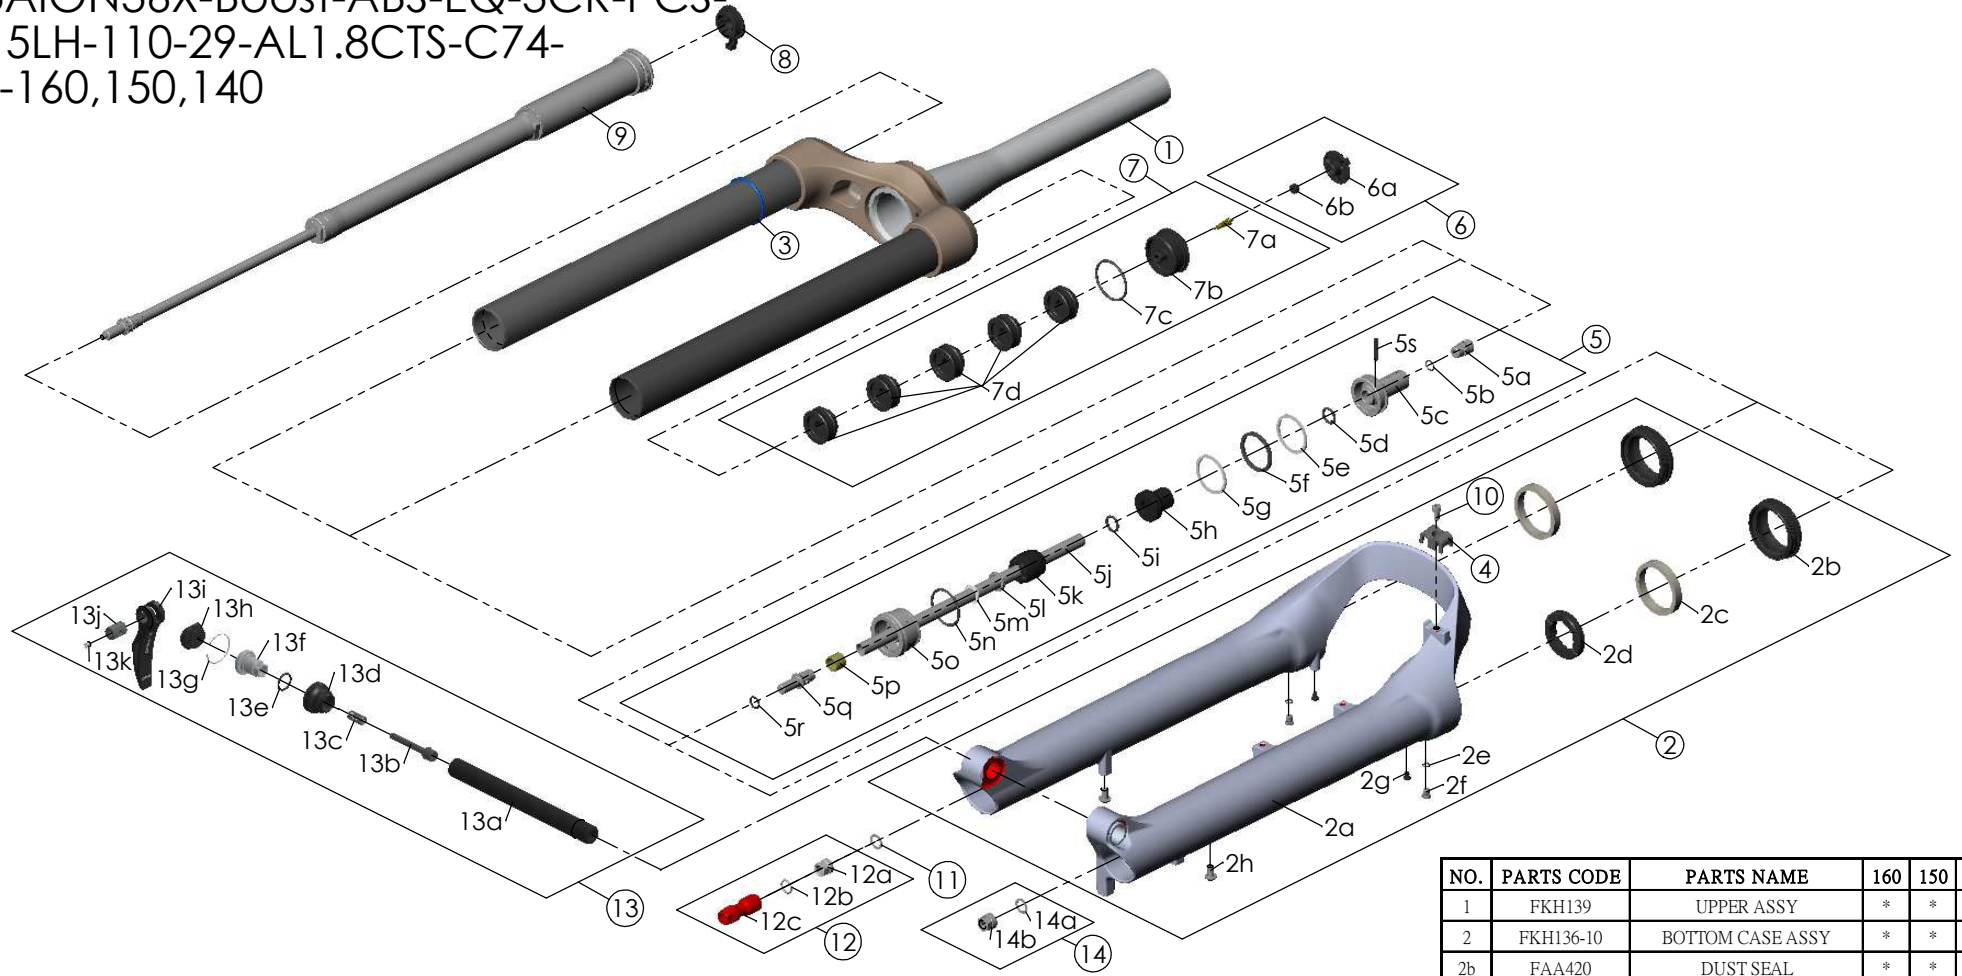

SF25AION36X-Boost-ABS-EQ-3CR-PCS-  
DS-15LH-110-29-AL1.8CTS-C74-  
O44-160,150,140

Date	2023.07.25	Version	0
Amended			

NO.	PARTS CODE	PARTS NAME	160	150	140	QT
11	CSS014	WASHER	*	*	*	1
12	FKE583	REBOUND KNOB ASSY	*	*	*	1
13	FKA116-02	15LH-110 AXLE SET	*	*	*	1
14	FKA063-03	FIXING NUT SET	*	*	*	1

NO.	PARTS CODE	PARTS NAME	160	150	140	QT
6	FKE595	VALVE CAP ASSY	*	*	*	1
7	FKE594-02	AIR CAP ASSY	*	*	*	1
	FKE594-12		*	*	*	1
	FKE594-22		*	*	*	1
7d	FEG270	VOLUME REDUCER	*	*	*	5
	FEG270		*	*	*	6
	FEG270		*	*	*	7
8	FKE590-00	3CR KNOB ASSY	*	*	*	1
9	FUN210-25	3CR-PCS UNIT	*	*	*	1
10	FSB513	GUIDE FIXING BOLT	*	*	*	1

NO.	PARTS CODE	PARTS NAME	160	150	140	QT
1	FKH139	UPPER ASSY	*	*	*	1
2	FKH136-10	BOTTOM CASE ASSY	*	*	*	1
2b	FAA420	DUST SEAL	*	*	*	2
2c	FAA421-10	OIL WIPER	*	*	*	2
2d	FEP233-20	BOTTOM BUMPER	*	*	*	1
2e	FAA270	O RING	*	*	*	2
2f	FSB188	SEAL SCREW	*	*	*	2
2g	FAA200-10	MOUNT CAP	*	*	*	2
2h	FSB203	FIXING BOLT	*	*	*	2
3	FEG397-40	O RING	*	*	*	1
4	FEG519	CABLE CLIP	*	*	*	1
5	FKE587-01	SUPPORT TUBE ASSY-160	*	*	*	1
	FKE587-11	SUPPORT TUBE ASSY-150	*	*	*	1
	FKE587-21	SUPPORT TUBE ASSY-140	*	*	*	1