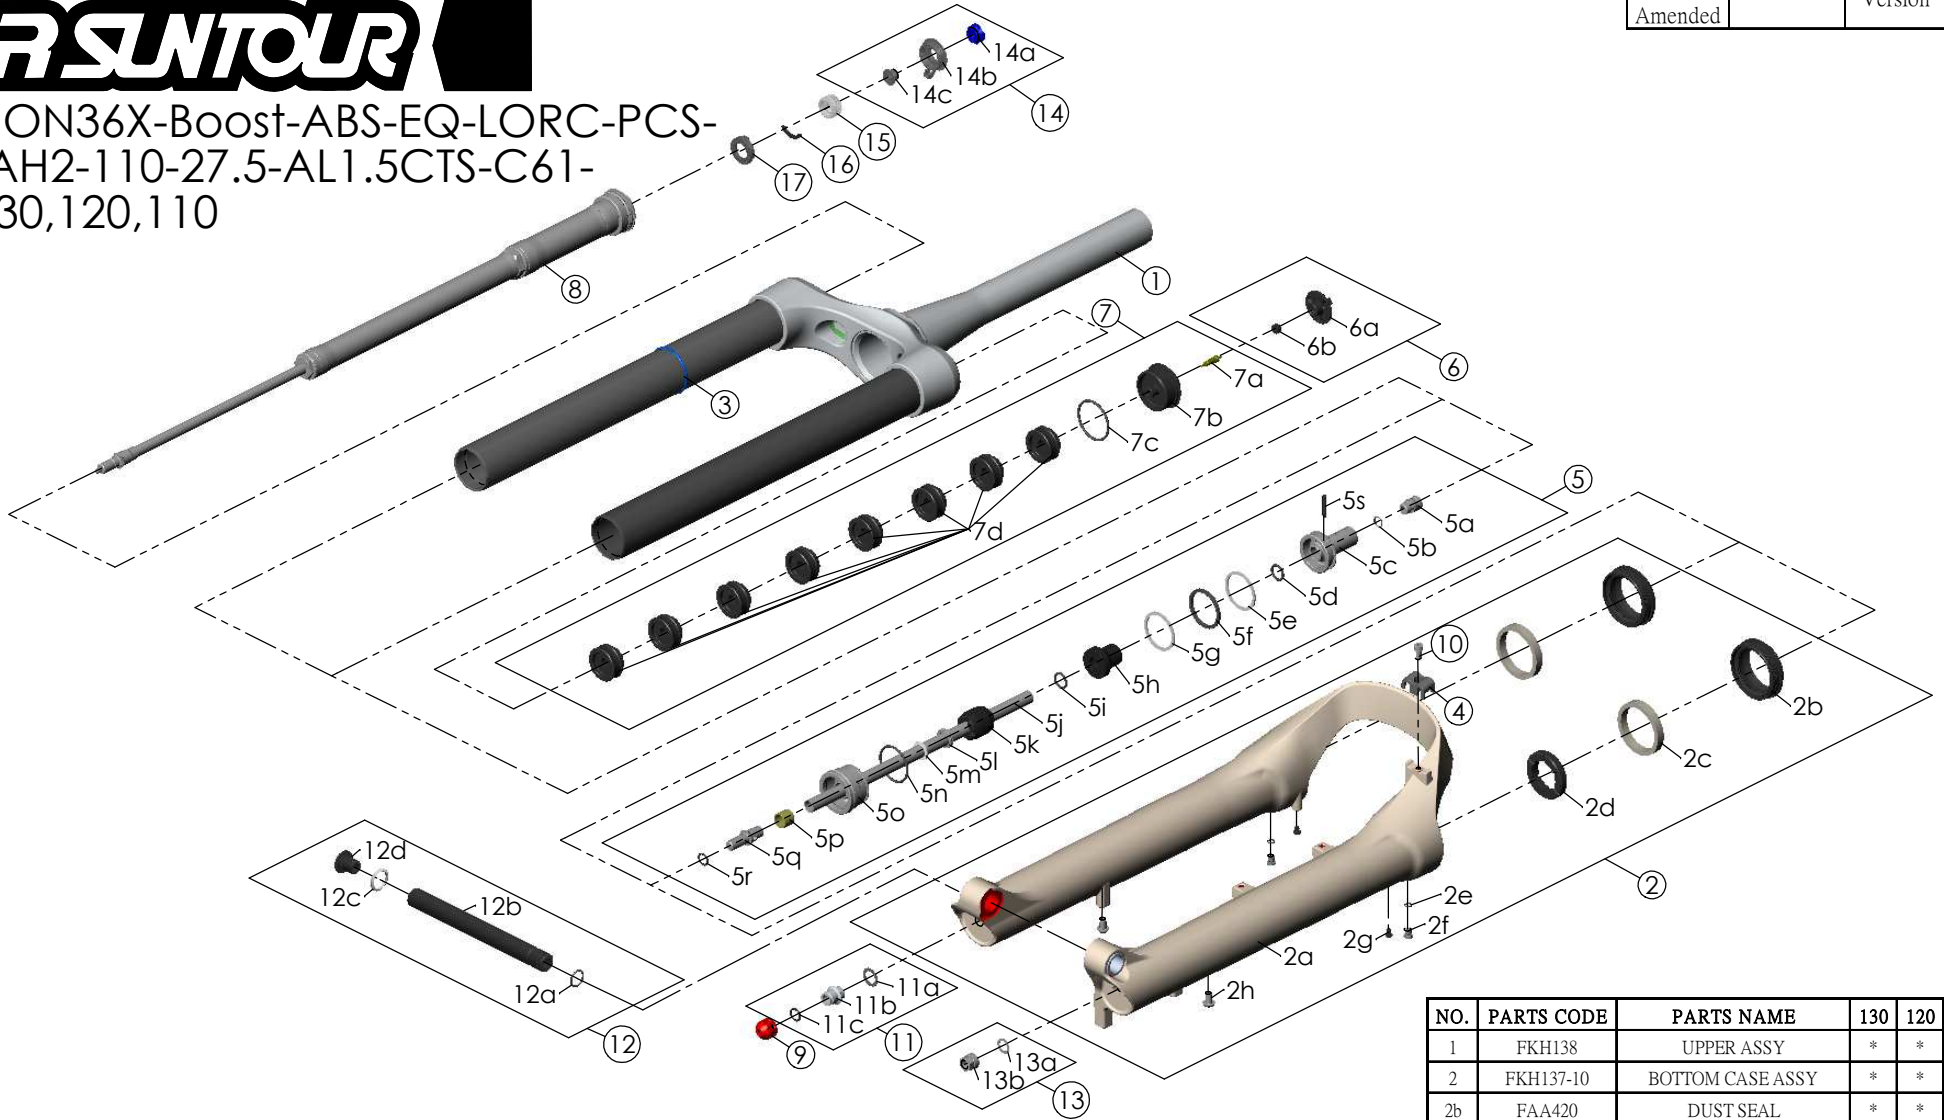

SF25AION36X-Boost-ABS-EQ-LORC-PCS-
DS-15AH2-110-27.5-AL1.5CTS-C61-
O44-130,120,110

Date	2023.07.25	Version	0
Amended			

NO.	PARTS CODE	PARTS NAME	130	120	110	QT
11	FKE436	FIXING NUT SET	*	*	*	1
12	FKA117-00	15AH2-110 AXLE SET	*	*	*	1
13	FKA063-03	FIXING NUT SET	*	*	*	1
14	FKE421	LO-RC KNOB ASSY	*	*	*	1
15	FEE256-10	ADJUST CORE	*	*	*	1
16	FEE258	ADJUST CLICK	*	*	*	1
17	FEE257	CLICK HOLDER	*	*	*	1

NO.	PARTS CODE	PARTS NAME	130	120	110	QT
6	FKE595	VALVE CAP ASSY	*	*	*	1
7	FKE594-32	AIR CAP ASSY	*	*	*	1
	FKE594-42		*	*	*	1
	FKE594-52		*	*	*	1
7d	FEG270	VOLUME REDUCER	*	*	*	8
	FEG270		*	*	*	9
	FEG270		*	*	*	10
8	FUN131-55	LORC-PCS UNIT	*	*	*	1
9	FEG201	REBOUND KNOB	*	*	*	1
10	FSB513	GUIDE FIXING BOLT	*	*	*	1

NO.	PARTS CODE	PARTS NAME	130	120	110	QT
1	FKH138	UPPER ASSY	*	*	*	1
2	FKH137-10	BOTTOM CASE ASSY	*	*	*	1
2b	FAA420	DUST SEAL	*	*	*	2
2c	FAA421-10	OIL WIPER	*	*	*	2
2d	FEP233-20	BOTTOM BUMPER	*	*	*	1
2e	FAA270	O RING	*	*	*	2
2f	FSB188	SEAL SCREW	*	*	*	2
2g	FAA200-10	MOUNT CAP	*	*	*	2
2h	FSB203	FIXING BOLT	*	*	*	2
3	FEG397-40	O RING	*	*	*	1
4	FEG519	CABLE CLIP	*	*	*	1
5	FKE587-02	SUPPORT TUBE ASSY-130	*	*	*	1
	FKE587-12	SUPPORT TUBE ASSY-120	*	*	*	1
	FKE587-22	SUPPORT TUBE ASSY-110	*	*	*	1