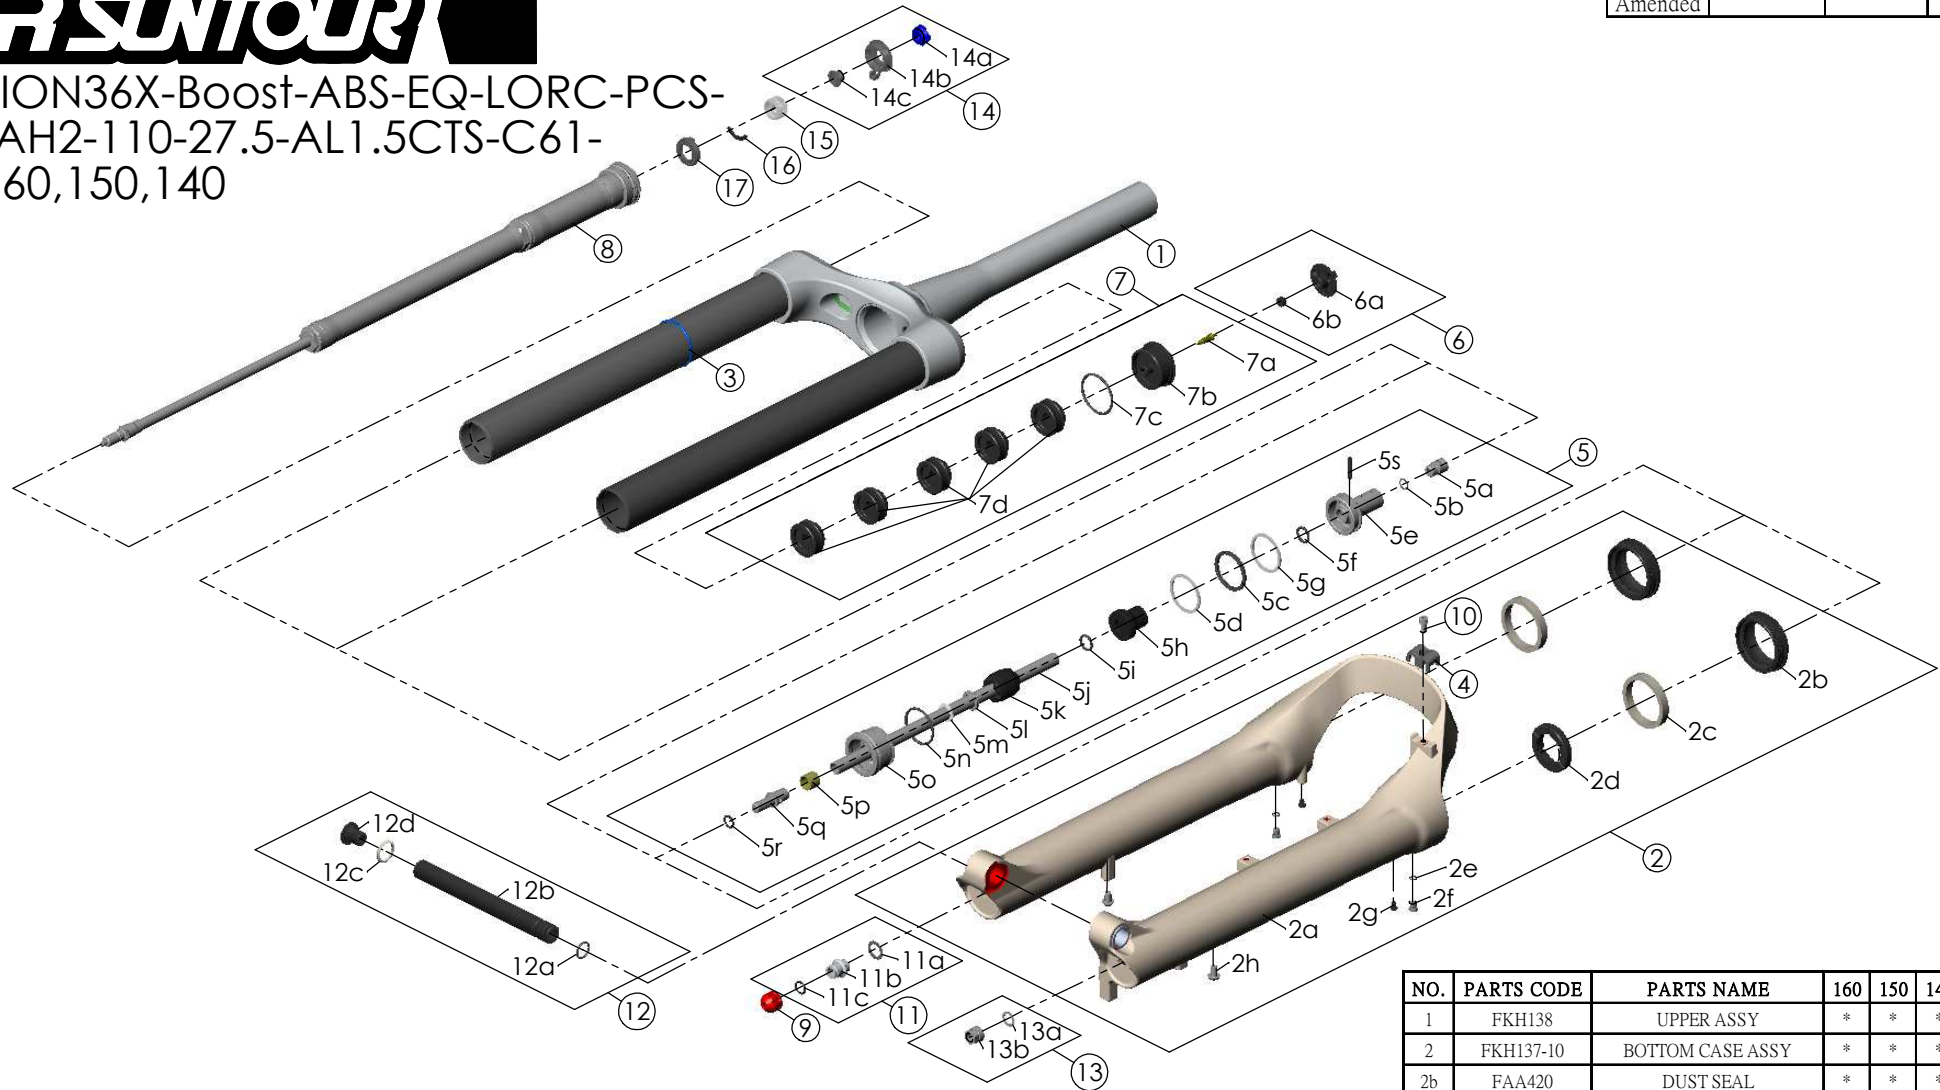

SF25AION36X-Boost-ABS-EQ-LORC-PCS-
DS-15AH2-110-27.5-AL1.5CTS-C61-
O44-160,150,140

Date	2023.07.25	Version	0
Amended			

NO.	PARTS CODE	PARTS NAME	160	150	140	QT
11	FKE436	FIXING NUT SET	*	*	*	1
12	FKA117-00	15AH2-110 AXLE SET	*	*	*	1
13	FKA063-03	FIXING NUT SET	*	*	*	1
14	FKE421	LO-RC KNOB ASSY	*	*	*	1
15	FEE256-10	ADJUST CORE	*	*	*	1
16	FEE258	ADJUST CLICK	*	*	*	1
17	FEE257	CLICK HOLDER	*	*	*	1

NO.	PARTS CODE	PARTS NAME	160	150	140	QT
6	FKE595	VALVE CAP ASSY	*	*	*	1
7	FKE594-02	AIR CAP ASSY	*	*	*	1
	FKE594-12		*	*	*	1
	FKE594-22		*	*	*	1
7d	FEG270	VOLUME REDUCER	*	*	*	5
	FEG270		*	*	*	6
	FEG270		*	*	*	7
8	FUN131-55	LORC-PCS UNIT	*	*	*	1
9	FEG201	REBOUND KNOB	*	*	*	1
10	FSB513	GUIDE FIXING BOLT	*	*	*	1

NO.	PARTS CODE	PARTS NAME	160	150	140	QT
1	FKH138	UPPER ASSY	*	*	*	1
2	FKH137-10	BOTTOM CASE ASSY	*	*	*	1
2b	FAA420	DUST SEAL	*	*	*	2
2c	FAA421-10	OIL WIPER	*	*	*	2
2d	FEP233-20	BOTTOM BUMPER	*	*	*	1
2e	FAA270	O RING	*	*	*	2
2f	FSB188	SEAL SCREW	*	*	*	2
2g	FAA200-10	MOUNT CAP	*	*	*	2
2h	FSB203	FIXING BOLT	*	*	*	2
3	FAA397-40	O RING	*	*	*	1
4	FEG519	CABLE CLIP	*	*	*	1
5	FKE587-01	SUPPORT TUBE ASSY-160	*	*	*	1
	FKE587-11	SUPPORT TUBE ASSY-150	*	*	*	1
	FKE587-21	SUPPORT TUBE ASSY-140	*	*	*	1