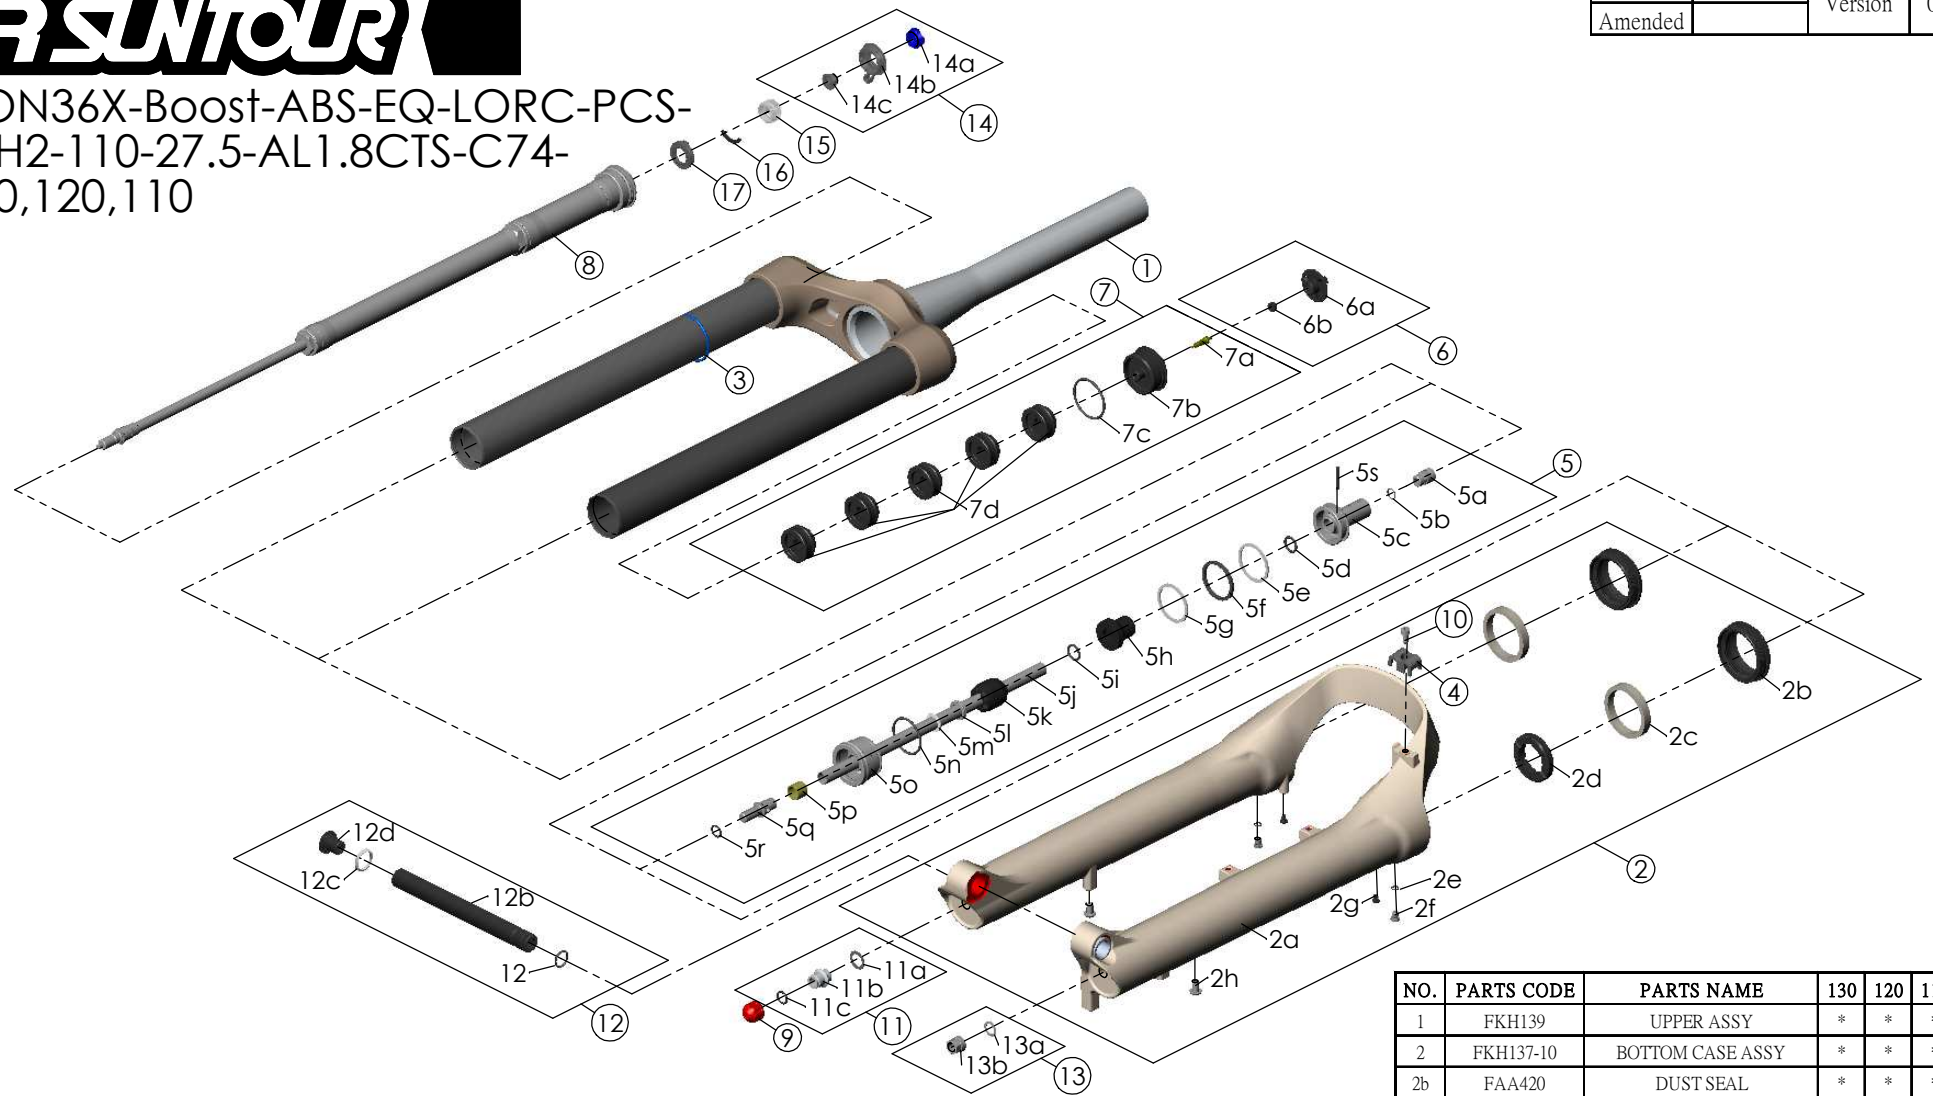

SF25AION36X-Boost-ABS-EQ-LORC-PCS-
DS-15AH2-110-27.5-AL1.8CTS-C74-
O44-130,120,110

Date	2023.07.25	Version	0
Amended			

NO.	PARTS CODE	PARTS NAME	130	120	110	QT
11	FKE436	FIXING NUT SET	*	*	*	1
12	FKA117-00	15AH2-110 AXLE SET	*	*	*	1
13	FKA063-03	FIXING NUT SET	*	*	*	1
14	FKE421	LO-RC KNOB ASSY	*	*	*	1
15	FEE256-10	ADJUST CORE	*	*	*	1
16	FEE258	ADJUST CLICK	*	*	*	1
17	FEE257	CLICK HOLDER	*	*	*	1

NO.	PARTS CODE	PARTS NAME	130	120	110	QT
6	FKE595	VALVE CAP ASSY	*	*	*	1
7	FKE594-32	AIR CAP ASSY	*			1
	FKE594-42			*		1
	FKE594-52				*	1
7d	FEG270	VOLUME REDUCER	*			8
	FEG270			*		9
	FEG270				*	10
8	FUN131-55	LORC-PCS UNIT	*	*	*	1
9	FEG201	REBOUND KNOB	*	*	*	1
10	FSB513	GUIDE FIXING BOLT	*	*	*	1

NO.	PARTS CODE	PARTS NAME	130	120	110	QT
1	FKH139	UPPER ASSY	*	*	*	1
2	FKH137-10	BOTTOM CASE ASSY	*	*	*	1
2b	FAA420	DUST SEAL	*	*	*	2
2c	FAA421-10	OIL WIPER	*	*	*	2
2d	FEP233-20	BOTTOM BUMPER	*	*	*	1
2e	FAA270	O RING	*	*	*	2
2f	FSB188	SEAL SCREW	*	*	*	2
2g	FAA200-10	MOUNT CAP	*	*	*	2
2h	FSB203	FIXING BOLT	*	*	*	2
3	FEG397-40	O RING	*	*	*	1
4	FEG519	CABLE CLIP	*	*	*	1
5	FKE587-02	SUPPORT TUBE ASSY-130	*			1
	FKE587-12	SUPPORT TUBE ASSY-120		*		1
	FKE587-22	SUPPORT TUBE ASSY-110			*	1