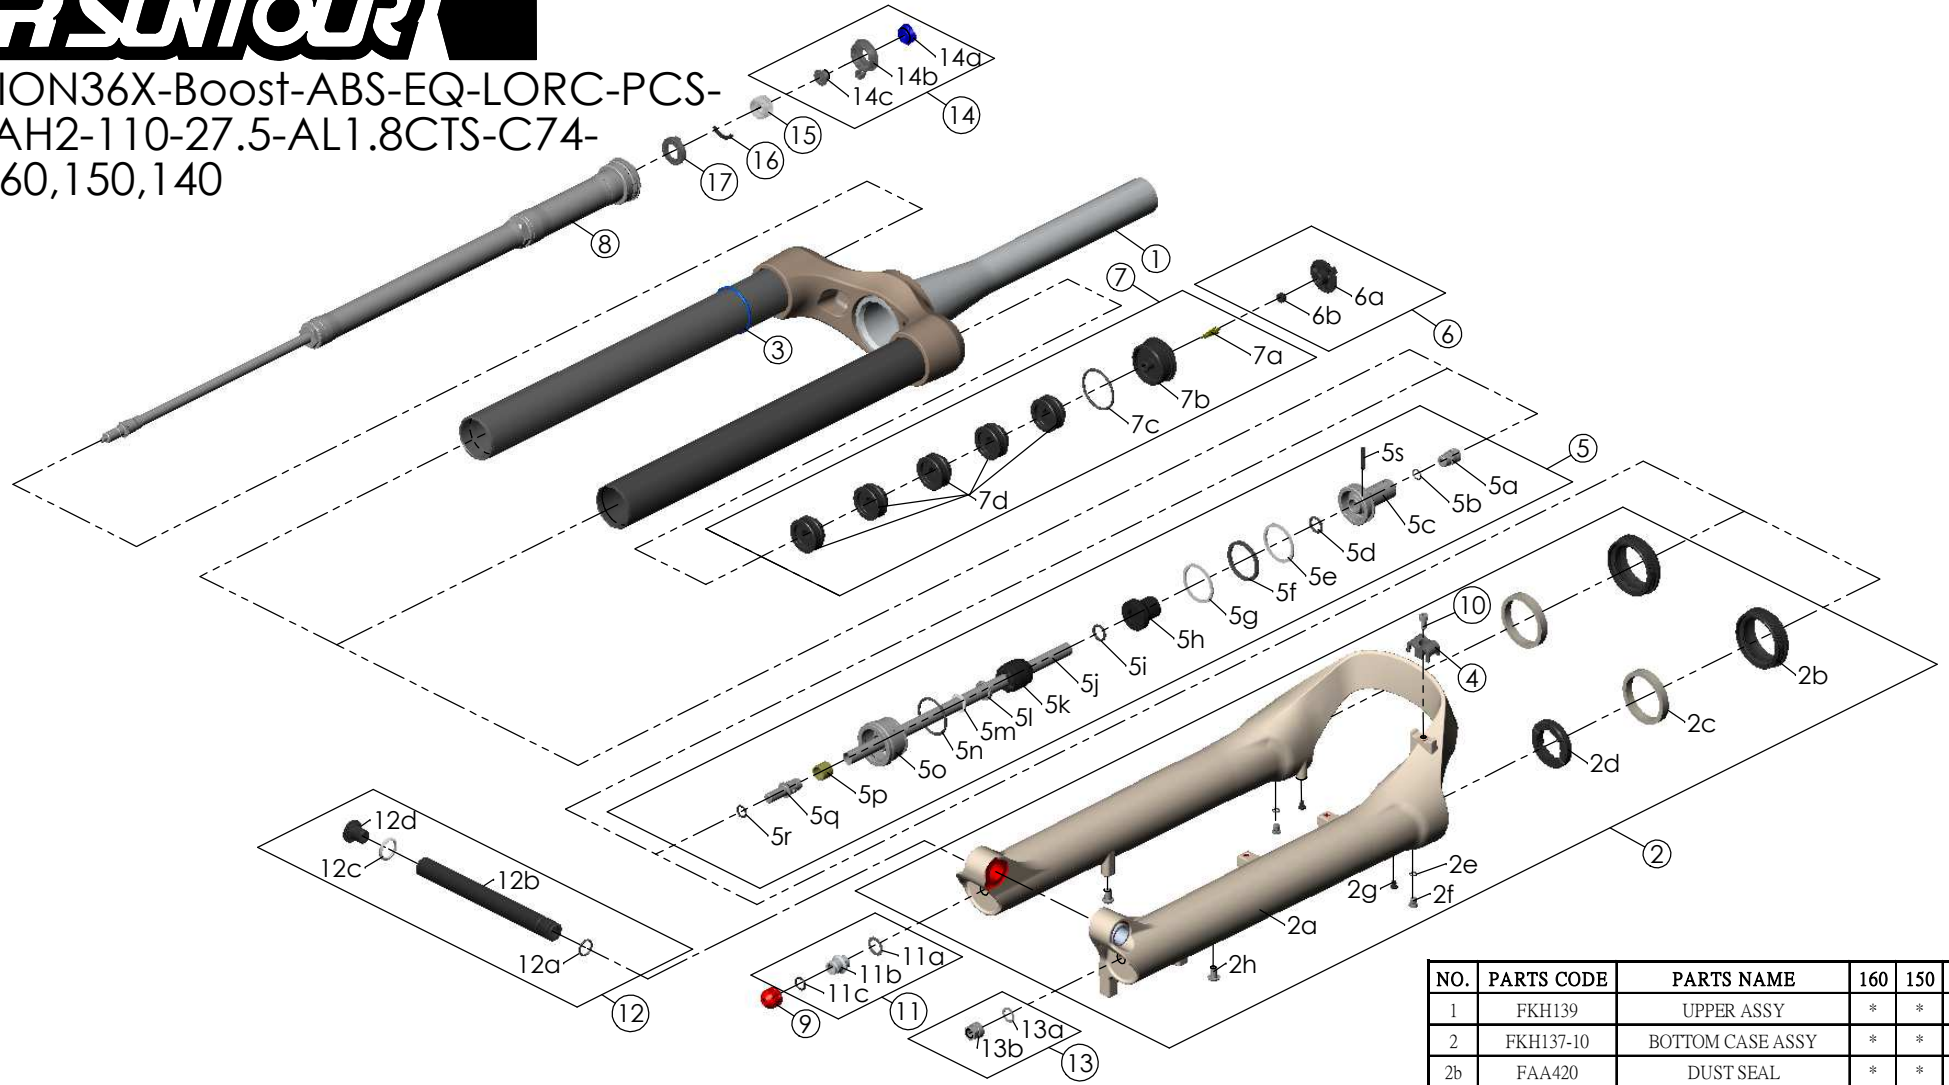

SF25AION36X-Boost-ABS-EQ-LORC-PCS-  
DS-15AH2-110-27.5-AL1.8CTS-C74-  
O44-160,150,140

Date	2023.07.25	Version	0
Amended			

NO.	PARTS CODE	PARTS NAME	160	150	140	QT
11	FKE436	FIXING NUT SET	*	*	*	1
12	FKA117-00	15AH2-110 AXLE SET	*	*	*	1
13	FKA063-03	FIXING NUT SET	*	*	*	1
14	FKE421	LO-RC KNOB ASSY	*	*	*	1
15	FEE256-10	ADJUST CORE	*	*	*	1
16	FEE258	ADJUST CLICK	*	*	*	1
17	FEE257	CLICK HOLDER	*	*	*	1

NO.	PARTS CODE	PARTS NAME	160	150	140	QT
6	FKE595	VALVE CAP ASSY	*	*	*	1
7	FKE594-02	AIR CAP ASSY	*	*	*	1
	FKE594-12		*	*	*	1
	FKE594-22		*	*	*	1
7d	FEG270	VOLUME REDUCER	*	*	*	5
	FEG270		*	*	*	6
	FEG270		*	*	*	7
8	FUN131-55	LORC-PCS UNIT	*	*	*	1
9	FEG201	REBOUND KNOB	*	*	*	1
10	FSB513	GUIDE FIXING BOLT	*	*	*	1

NO.	PARTS CODE	PARTS NAME	160	150	140	QT
1	FKH139	UPPER ASSY	*	*	*	1
2	FKH137-10	BOTTOM CASE ASSY	*	*	*	1
2b	FAA420	DUST SEAL	*	*	*	2
2c	FAA421-10	OIL WIPER	*	*	*	2
2d	FEP233-20	BOTTOM BUMPER	*	*	*	1
2e	FAA270	O RING	*	*	*	2
2f	FSB188	SEAL SCREW	*	*	*	2
2g	FAA200-10	MOUNT CAP	*	*	*	2
2h	FSB203	FIXING BOLT	*	*	*	2
3	FEG397-40	O RING	*	*	*	1
4	FEG519	CABLE CLIP	*	*	*	1
5	FKE587-01	SUPPORT TUBE ASSY-160	*	*	*	1
	FKE587-11	SUPPORT TUBE ASSY-150	*	*	*	1
	FKE587-21	SUPPORT TUBE ASSY-140	*	*	*	1