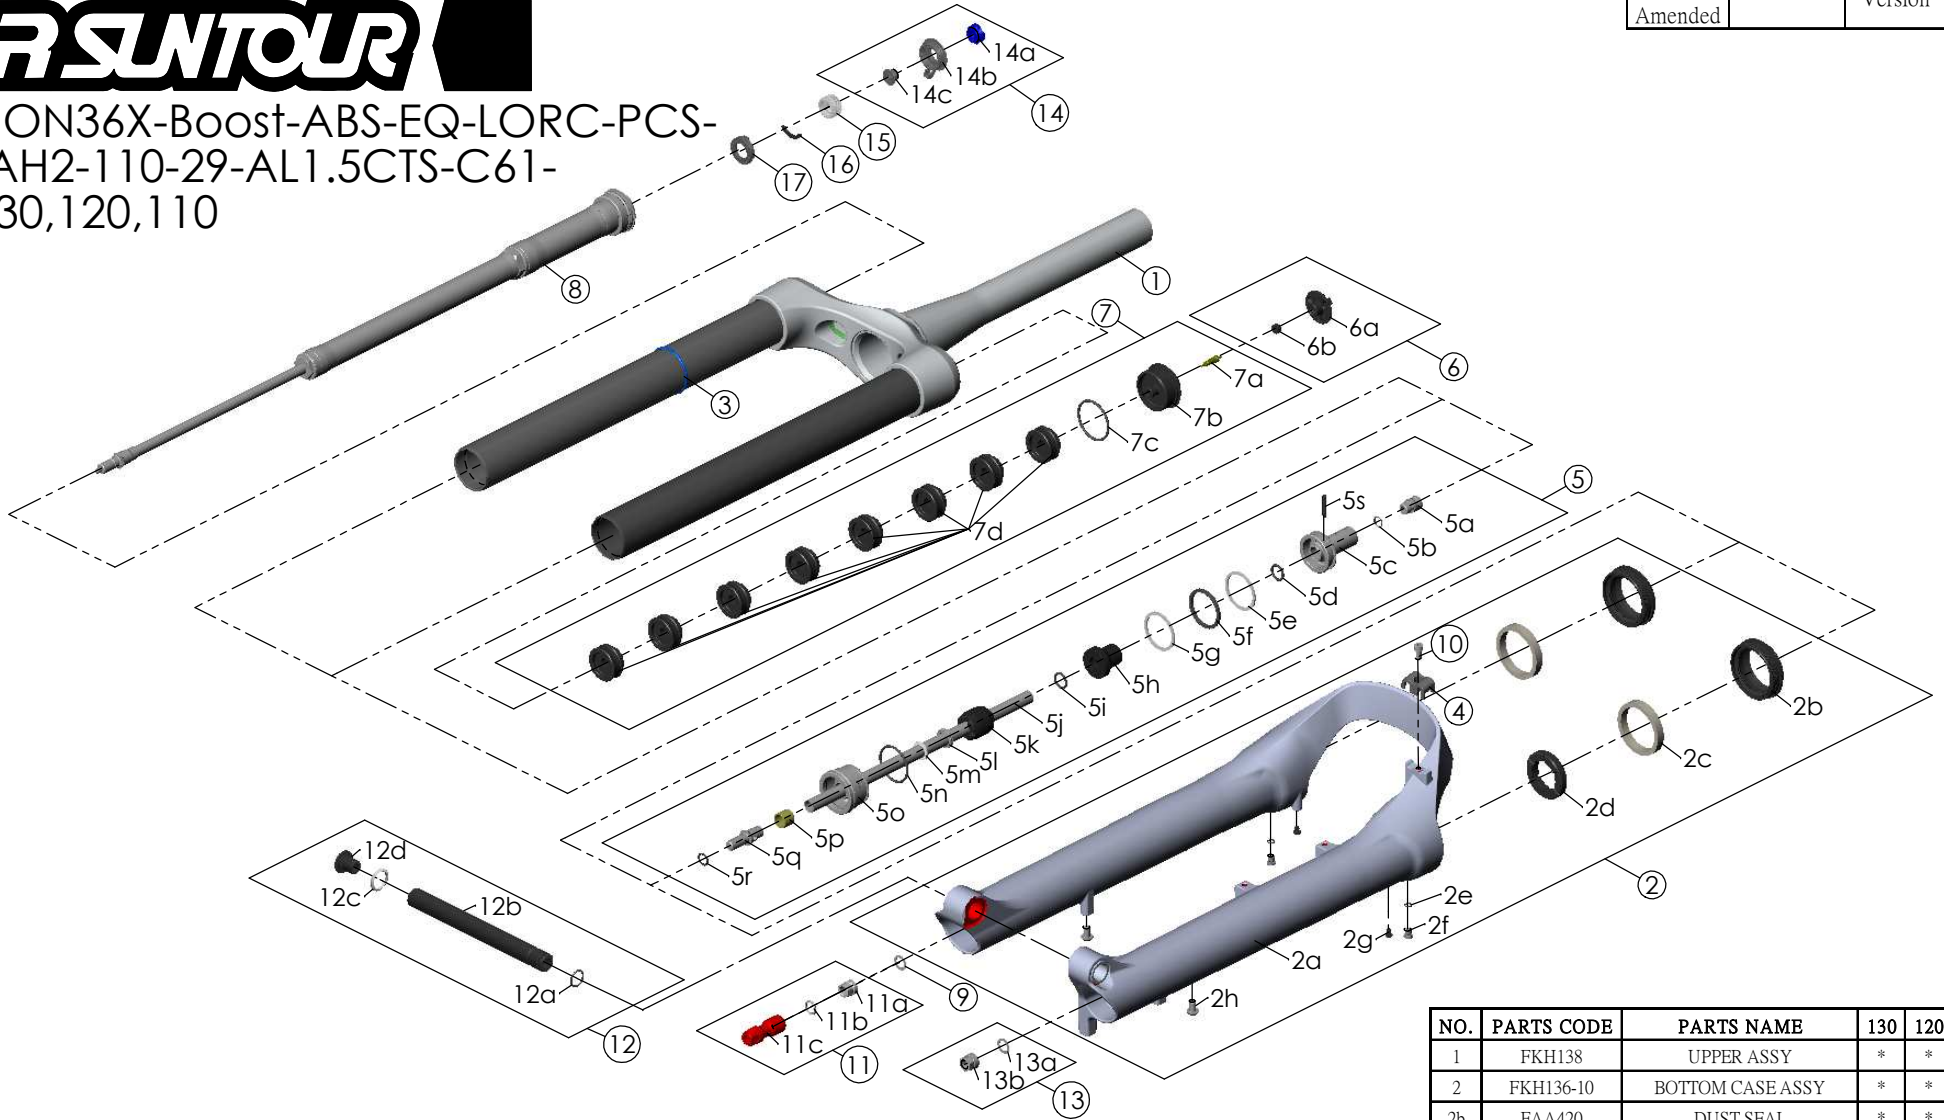

SF25AION36X-Boost-ABS-EQ-LORC-PCS-
DS-15AH2-110-29-AL1.5CTS-C61-
O44-130,120,110

Date	2023.07.25	Version	0
Amended			

NO.	PARTS CODE	PARTS NAME	130	120	110	QT
11	FKE583	REBOUND KNOB ASSY	*	*	*	1
12	FKA117-00	15AH2-110 AXLE SET	*	*	*	1
13	FKA063-03	FIXING NUT SET	*	*	*	1
14	FKE421	LO-RC KNOB ASSY	*	*	*	1
15	FEE256-10	ADJUST CORE	*	*	*	1
16	FEE258	ADJUST CLICK	*	*	*	1
17	FEE257	CLICK HOLDER	*	*	*	1

NO.	PARTS CODE	PARTS NAME	130	120	110	QT
6	FKE595	VALVECAP ASSY	*	*	*	1
7	FKE594-32	AIR CAP ASSY	*			1
	FKE594-42			*		1
	FKE594-52				*	1
7d	FEG270	VOLUME REDUCER	*			8
	FEG270			*		9
	FEG270				*	10
8	FUN131-55	LORC-PCS UNIT	*	*	*	1
9	CSS014	WASHER	*	*	*	1
10	FSB513	GUIDE FIXING BOLT	*	*	*	1

NO.	PARTS CODE	PARTS NAME	130	120	110	QT
1	FKH138	UPPER ASSY	*	*	*	1
2	FKH136-10	BOTTOM CASE ASSY	*	*	*	1
2b	FAA420	DUST SEAL	*	*	*	2
2c	FAA421-10	OIL WIPER	*	*	*	2
2d	FEP233-20	BOTTOM BUMPER	*	*	*	1
2e	FAA270	O RING	*	*	*	2
2f	FSB188	SEAL SCREW	*	*	*	2
2g	FAA200-10	MOUNT CAP	*	*	*	2
2h	FSB203	FIXING BOLT	*	*	*	2
3	FEG397-40	O RING	*	*	*	1
4	FEG519	CABLE CLIP	*	*	*	1
5	FKE587-02	SUPPORT TUBE ASSY-130	*			1
	FKE587-12	SUPPORT TUBE ASSY-120		*		1
	FKE587-22	SUPPORT TUBE ASSY-110			*	1