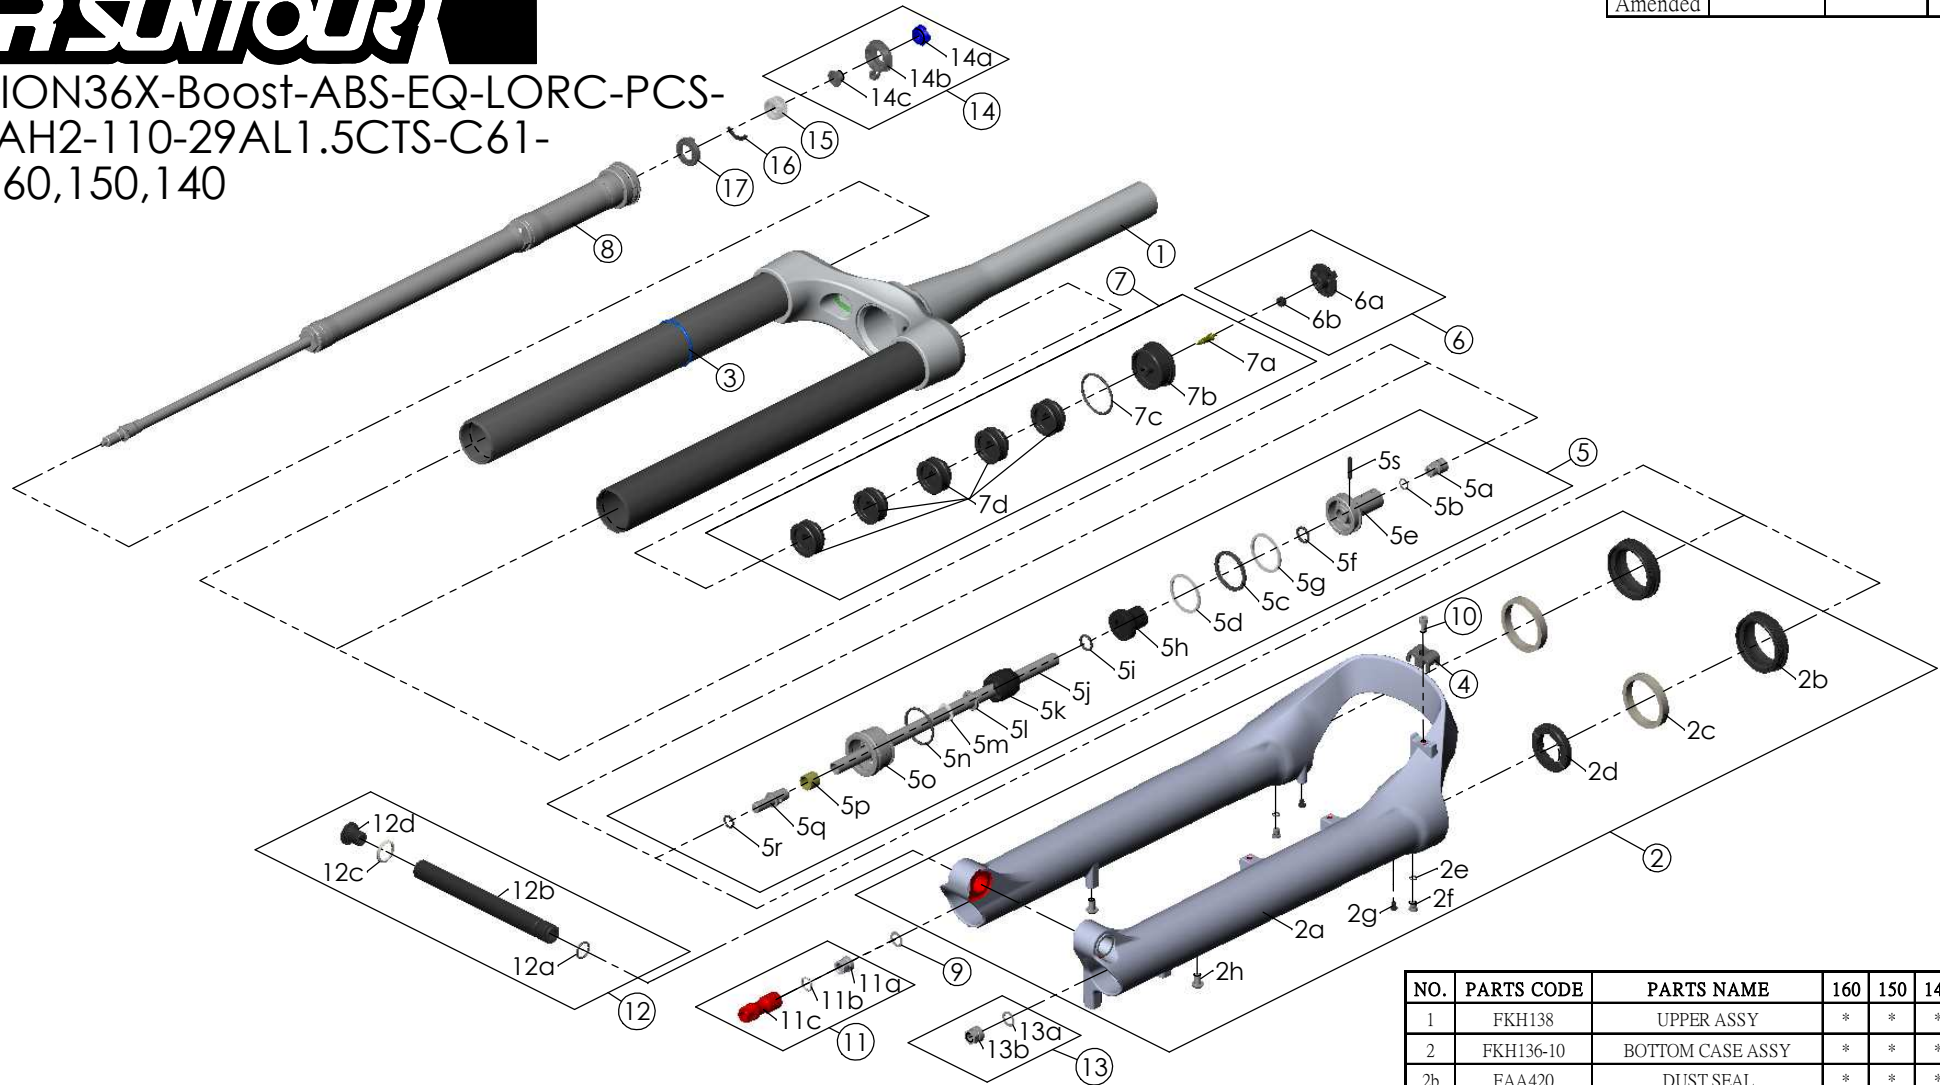

SF25AION36X-Boost-ABS-EQ-LORC-PCS-  
DS-15AH2-110-29AL1.5CTS-C61-  
O44-160,150,140

Date	2023.07.25	Version	0
Amended			

NO.	PARTS CODE	PARTS NAME	160	150	140	QT
11	FKE583	REBOUND KNOB ASSY	*	*	*	1
12	FKA117-00	15AH2-110 AXLE SET	*	*	*	1
13	FKA063-03	FIXING NUT SET	*	*	*	1
14	FKE421	LO-RC KNOB ASSY	*	*	*	1
15	FEE256-10	ADJUST CORE	*	*	*	1
16	FEE258	ADJUST CLICK	*	*	*	1
17	FEE257	CLICK HOLDER	*	*	*	1

NO.	PARTS CODE	PARTS NAME	160	150	140	QT
6	FKE595	VALVE CAP ASSY	*	*	*	1
7	FKE594-02	AIR CAP ASSY	*	*	*	1
	FKE594-12		*	*	*	1
	FKE594-22		*	*	*	1
7d	FEG270	VOLUME REDUCER	*	*	*	5
	FEG270		*	*	*	6
	FEG270		*	*	*	7
8	FUN131-55	LORC-PCS UNIT	*	*	*	1
9	CSS014	WASHER	*	*	*	1
10	FSB513	GUIDE FIXING BOLT	*	*	*	1

NO.	PARTS CODE	PARTS NAME	160	150	140	QT
1	FKH138	UPPER ASSY	*	*	*	1
2	FKH136-10	BOTTOM CASE ASSY	*	*	*	1
2b	FAA420	DUST SEAL	*	*	*	2
2c	FAA421-10	OIL WIPER	*	*	*	2
2d	FEP233-20	BOTTOM BUMPER	*	*	*	1
2e	FAA270	O RING	*	*	*	2
2f	FSB188	SEAL SCREW	*	*	*	2
2g	FAA200-10	MOUNT CAP	*	*	*	2
2h	FSB203	FIXING BOLT	*	*	*	2
3	FAA397-40	O RING	*	*	*	1
4	FEG519	CABLE CLIP	*	*	*	1
5	FKE587-01	SUPPORT TUBE ASSY-160	*	*	*	1
	FKE587-11	SUPPORT TUBE ASSY-150	*	*	*	1
	FKE587-21	SUPPORT TUBE ASSY-140	*	*	*	1