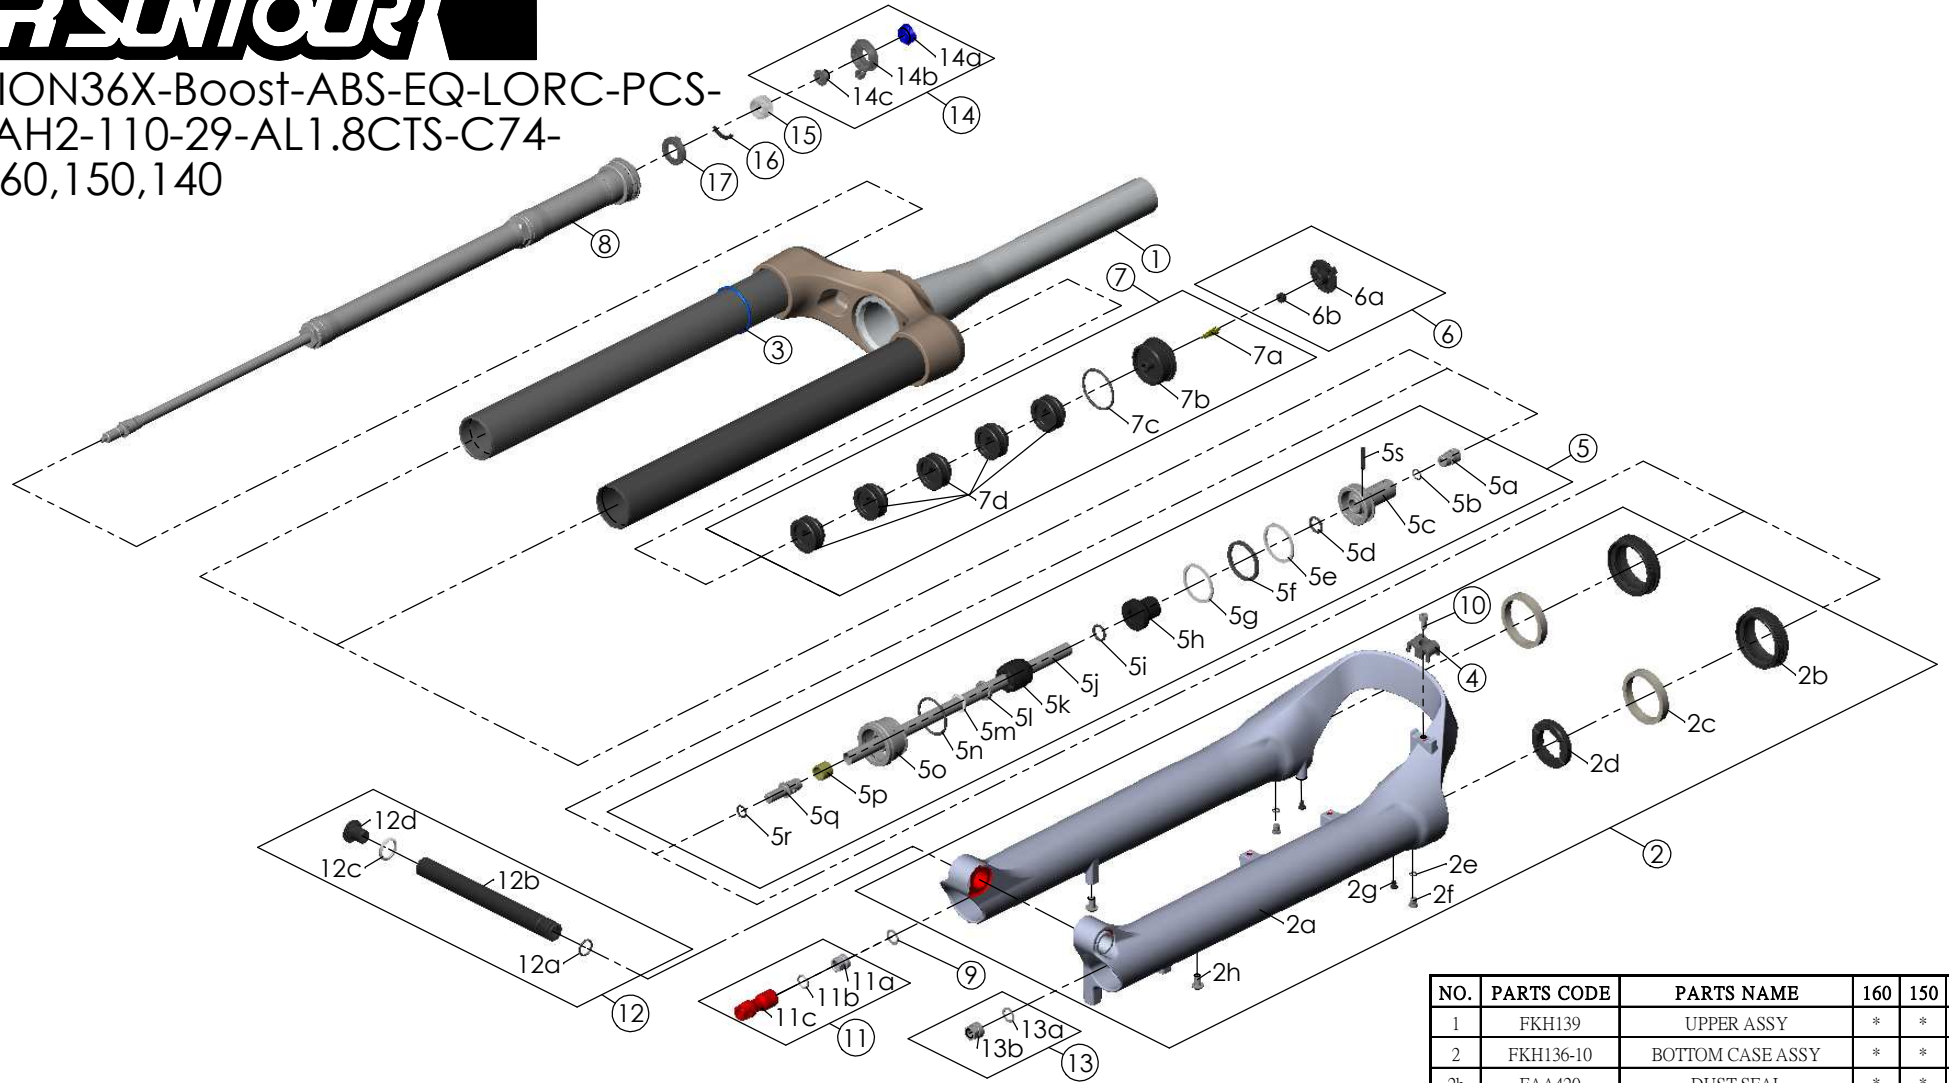

SF25AION36X-Boost-ABS-EQ-LORC-PCS-
DS-15AH2-110-29-AL1.8CTS-C74-
O44-160,150,140

Date	2023.07.25	Version	0
Amended			

NO.	PARTS CODE	PARTS NAME	160	150	140	QT
11	FKE583	REBOUND KNOB ASSY	*	*	*	1
12	FKA117-00	15AH2-110 AXLE SET	*	*	*	1
13	FKA063-03	FIXING NUT SET	*	*	*	1
14	FKE421	LO-RC KNOB ASSY	*	*	*	1
15	FEE256-10	ADJUST CORE	*	*	*	1
16	FEE258	ADJUST CLICK	*	*	*	1
17	FEE257	CLICK HOLDER	*	*	*	1

NO.	PARTS CODE	PARTS NAME	160	150	140	QT
6	FKE595	VALVE CAP ASSY	*	*	*	1
7	FKE594-02	AIR CAP ASSY	*	*	*	1
	FKE594-12		*	*	*	1
	FKE594-22		*	*	*	1
7d	FEG270	VOLUME REDUCER	*	*	*	5
	FEG270		*	*	*	6
	FEG270		*	*	*	7
8	FUN131-55	LORC-PCS UNIT	*	*	*	1
9	CSS014	WASHER	*	*	*	1
10	FSB513	GUIDE FIXING BOLT	*	*	*	1

NO.	PARTS CODE	PARTS NAME	160	150	140	QT
1	FKH139	UPPER ASSY	*	*	*	1
2	FKH136-10	BOTTOM CASE ASSY	*	*	*	1
2b	FAA420	DUST SEAL	*	*	*	2
2c	FAA421-10	OIL WIPER	*	*	*	2
2d	FEP233-20	BOTTOM BUMPER	*	*	*	1
2e	FAA270	O RING	*	*	*	2
2f	FSB188	SEAL SCREW	*	*	*	2
2g	FAA200-10	MOUNT CAP	*	*	*	2
2h	FSB203	FIXING BOLT	*	*	*	2
3	FEG397-40	O RING	*	*	*	1
4	FEG519	CABLE CLIP	*	*	*	1
5	FKE587-01	SUPPORT TUBE ASSY-160	*	*	*	1
	FKE587-11	SUPPORT TUBE ASSY-150	*	*	*	1
	FKE587-21	SUPPORT TUBE ASSY-140	*	*	*	1