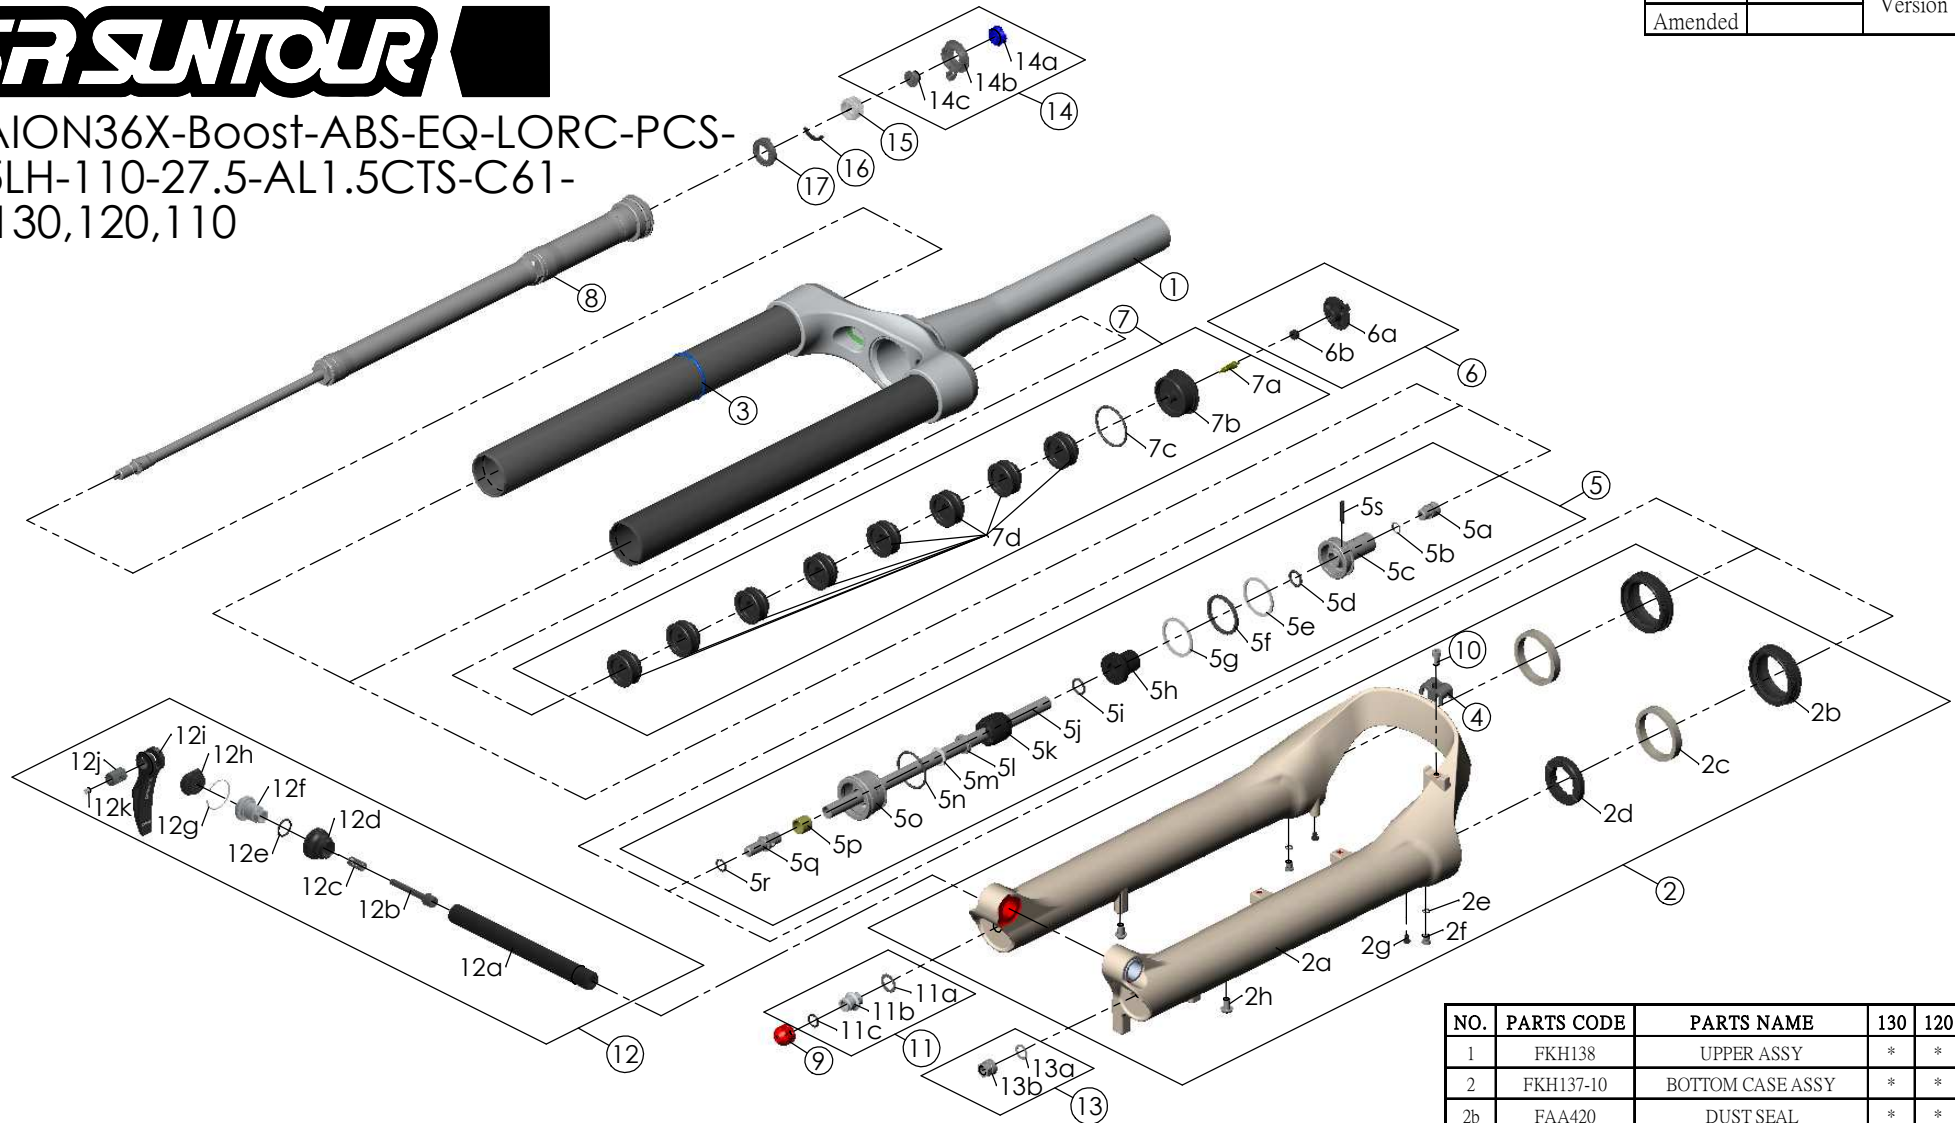

SF25AION36X-Boost-ABS-EQ-LORC-PCS-
DS-15LH-110-27.5-AL1.5CTS-C61-
O44-130,120,110

Date	2023.07.25	Version	0
Amended			

NO.	PARTS CODE	PARTS NAME	130	120	110	QT
11	FKE436	FIXING NUT SET	*	*	*	1
12	FKA116-02	15LH-110 AXLE SET	*	*	*	1
13	FKA063-03	FIXING NUT SET	*	*	*	1
14	FKE421	LO-RC KNOB ASSY	*	*	*	1
15	FEE256-10	ADJUST CORE	*	*	*	1
16	FEE258	ADJUST CLICK	*	*	*	1
17	FEE257	CLICK HOLDER	*	*	*	1

NO.	PARTS CODE	PARTS NAME	130	120	110	QT
6	FKE595	VALVE CAP ASSY	*	*	*	1
7	FKE594-32	AIR CAP ASSY	*	*	*	1
	FKE594-42		*	*	1	
	FKE594-52		*	*	1	
7d	FEG270	VOLUME REDUCER	*	*	*	8
	FEG270		*	*	9	
	FEG270		*	*	10	
8	FUN131-55	LORC-PCS UNIT	*	*	*	1
9	FEG201	REBOUND KNOB	*	*	*	1
10	FSB513	GUIDE FIXING BOLT	*	*	*	1

NO.	PARTS CODE	PARTS NAME	130	120	110	QT
1	FKH138	UPPER ASSY	*	*	*	1
2	FKH137-10	BOTTOM CASE ASSY	*	*	*	1
2b	FAA420	DUST SEAL	*	*	*	2
2c	FAA421-10	OIL WIPER	*	*	*	2
2d	FEP233-20	BOTTOM BUMPER	*	*	*	1
2e	FAA270	O RING	*	*	*	2
2f	FSB188	SEAL SCREW	*	*	*	2
2g	FAA200-10	MOUNT CAP	*	*	*	2
2h	FSB203	FIXING BOLT	*	*	*	2
3	FEG397-40	O RING	*	*	*	1
4	FEG519	CABLE CLIP	*	*	*	1
5	FKE587-02	SUPPORT TUBE ASSY-130	*	*	*	1
	FKE587-12	SUPPORT TUBE ASSY-120	*	*	*	1
	FKE587-22	SUPPORT TUBE ASSY-110	*	*	*	1