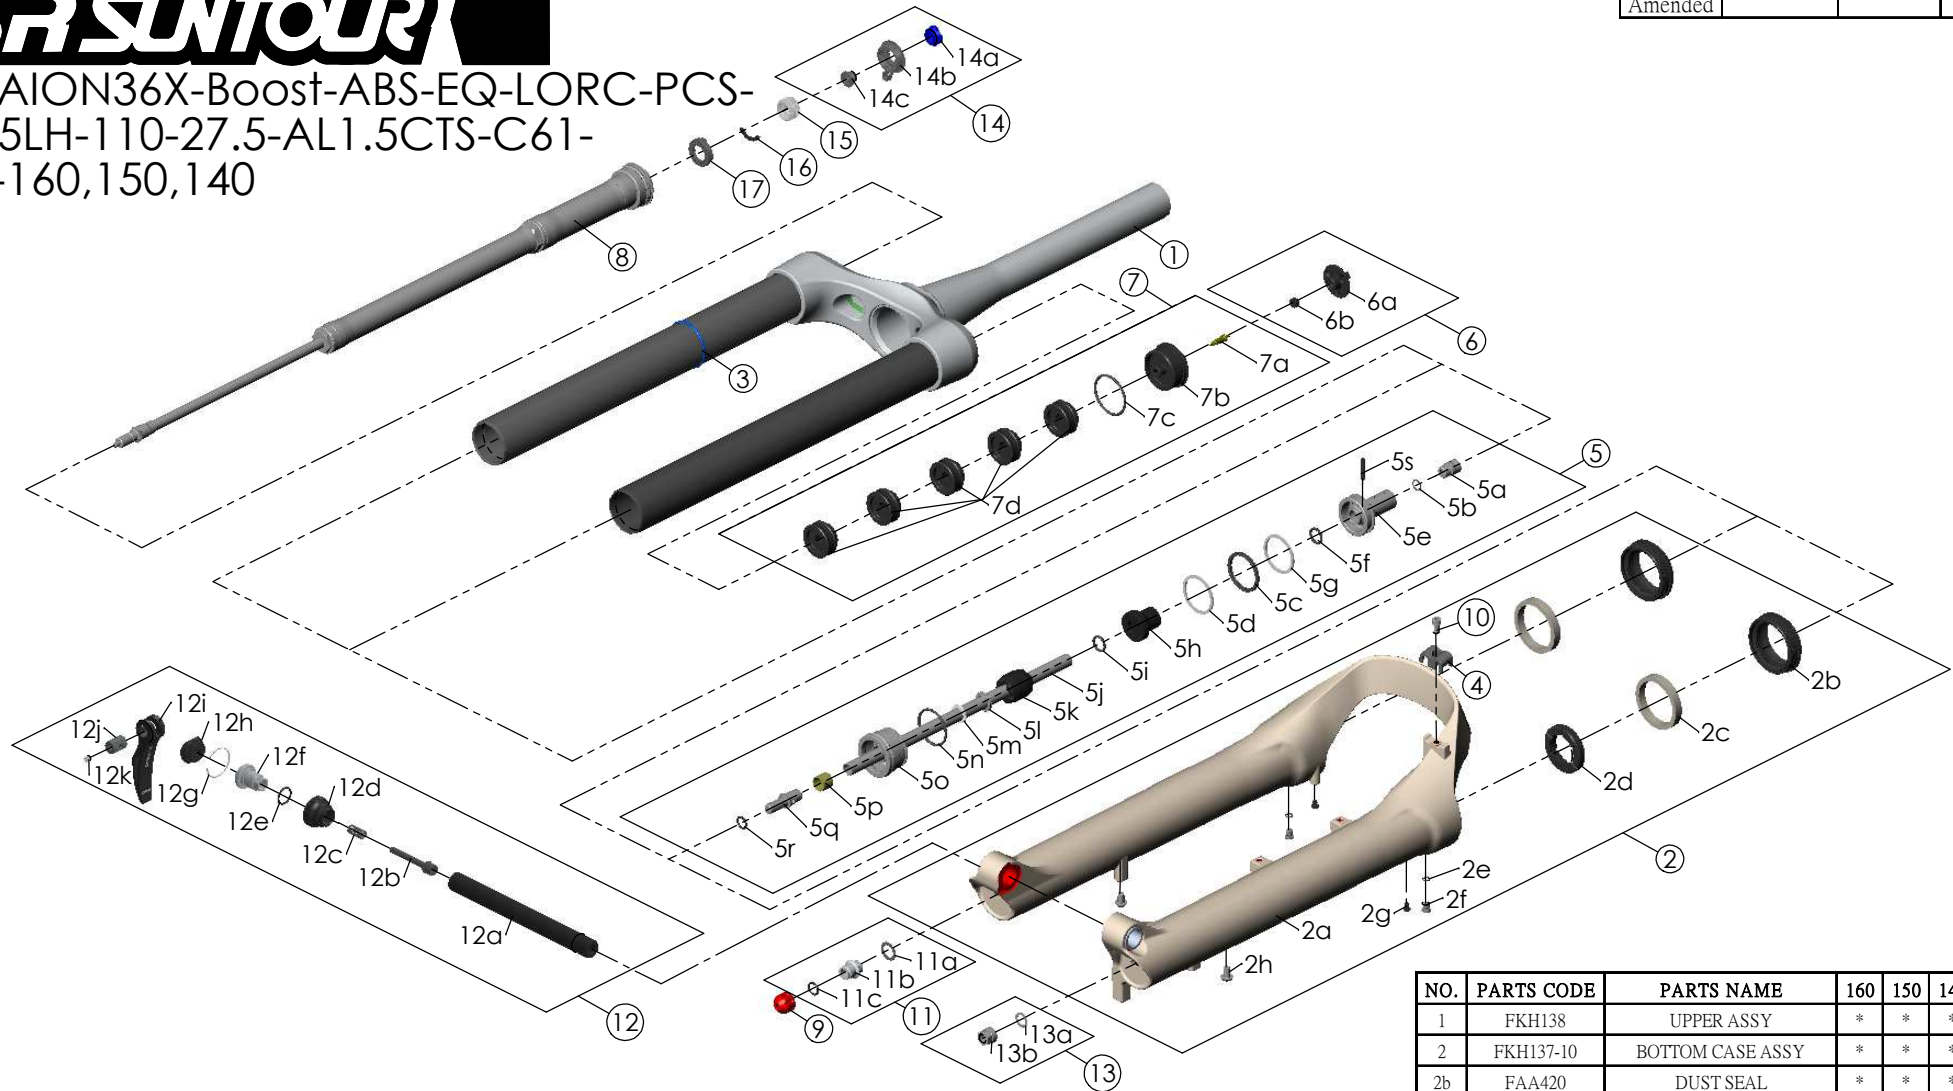

SF25AION36X-Boost-ABS-EQ-LORC-PCS-
DS-15LH-110-27.5-AL1.5CTS-C61-
O44-160,150,140

Date	2023.07.25	Version	0
Amended			

NO.	PARTS CODE	PARTS NAME	160	150	140	QT
11	FKE436	FIXING NUT SET	*	*	*	1
12	FKA116-02	15LH-110 AXLE SET	*	*	*	1
13	FKA063-03	FIXING NUT SET	*	*	*	1
14	FKE421	LO-RC KNOB ASSY	*	*	*	1
15	FEE256-10	ADJUST CORE	*	*	*	1
16	FEE258	ADJUST CLICK	*	*	*	1
17	FEE257	CLICK HOLDER	*	*	*	1

NO.	PARTS CODE	PARTS NAME	160	150	140	QT
6	FKE595	VALVE CAP ASSY	*	*	*	1
7	FKE594-02	AIR CAP ASSY	*	*	*	1
	FKE594-12		*	*	1	
	FKE594-22		*	*	1	
7d	FEG270	VOLUME REDUCER	*	*	*	5
	FEG270		*	*	6	
	FEG270		*	*	7	
8	FUN131-55	LORC-PCS UNIT	*	*	*	1
9	FEG201	REBOUND KNOB	*	*	*	1
10	FSB513	GUIDE FIXING BOLT	*	*	*	1

NO.	PARTS CODE	PARTS NAME	160	150	140	QT
1	FKH138	UPPER ASSY	*	*	*	1
2	FKH137-10	BOTTOM CASE ASSY	*	*	*	1
2b	FAA420	DUST SEAL	*	*	*	2
2c	FAA421-10	OIL WIPER	*	*	*	2
2d	FEP233-20	BOTTOM BUMPER	*	*	*	1
2e	FAA270	O RING	*	*	*	2
2f	FSB188	SEAL SCREW	*	*	*	2
2g	FAA200-10	MOUNT CAP	*	*	*	2
2h	FSB203	FIXING BOLT	*	*	*	2
3	FAA397-40	O RING	*	*	*	1
4	FEG519	CABLE CLIP	*	*	*	1
5	FKE587-01	SUPPORT TUBE ASSY-160	*	*	*	1
	FKE587-11	SUPPORT TUBE ASSY-150	*	*	*	1
	FKE587-21	SUPPORT TUBE ASSY-140	*	*	*	1