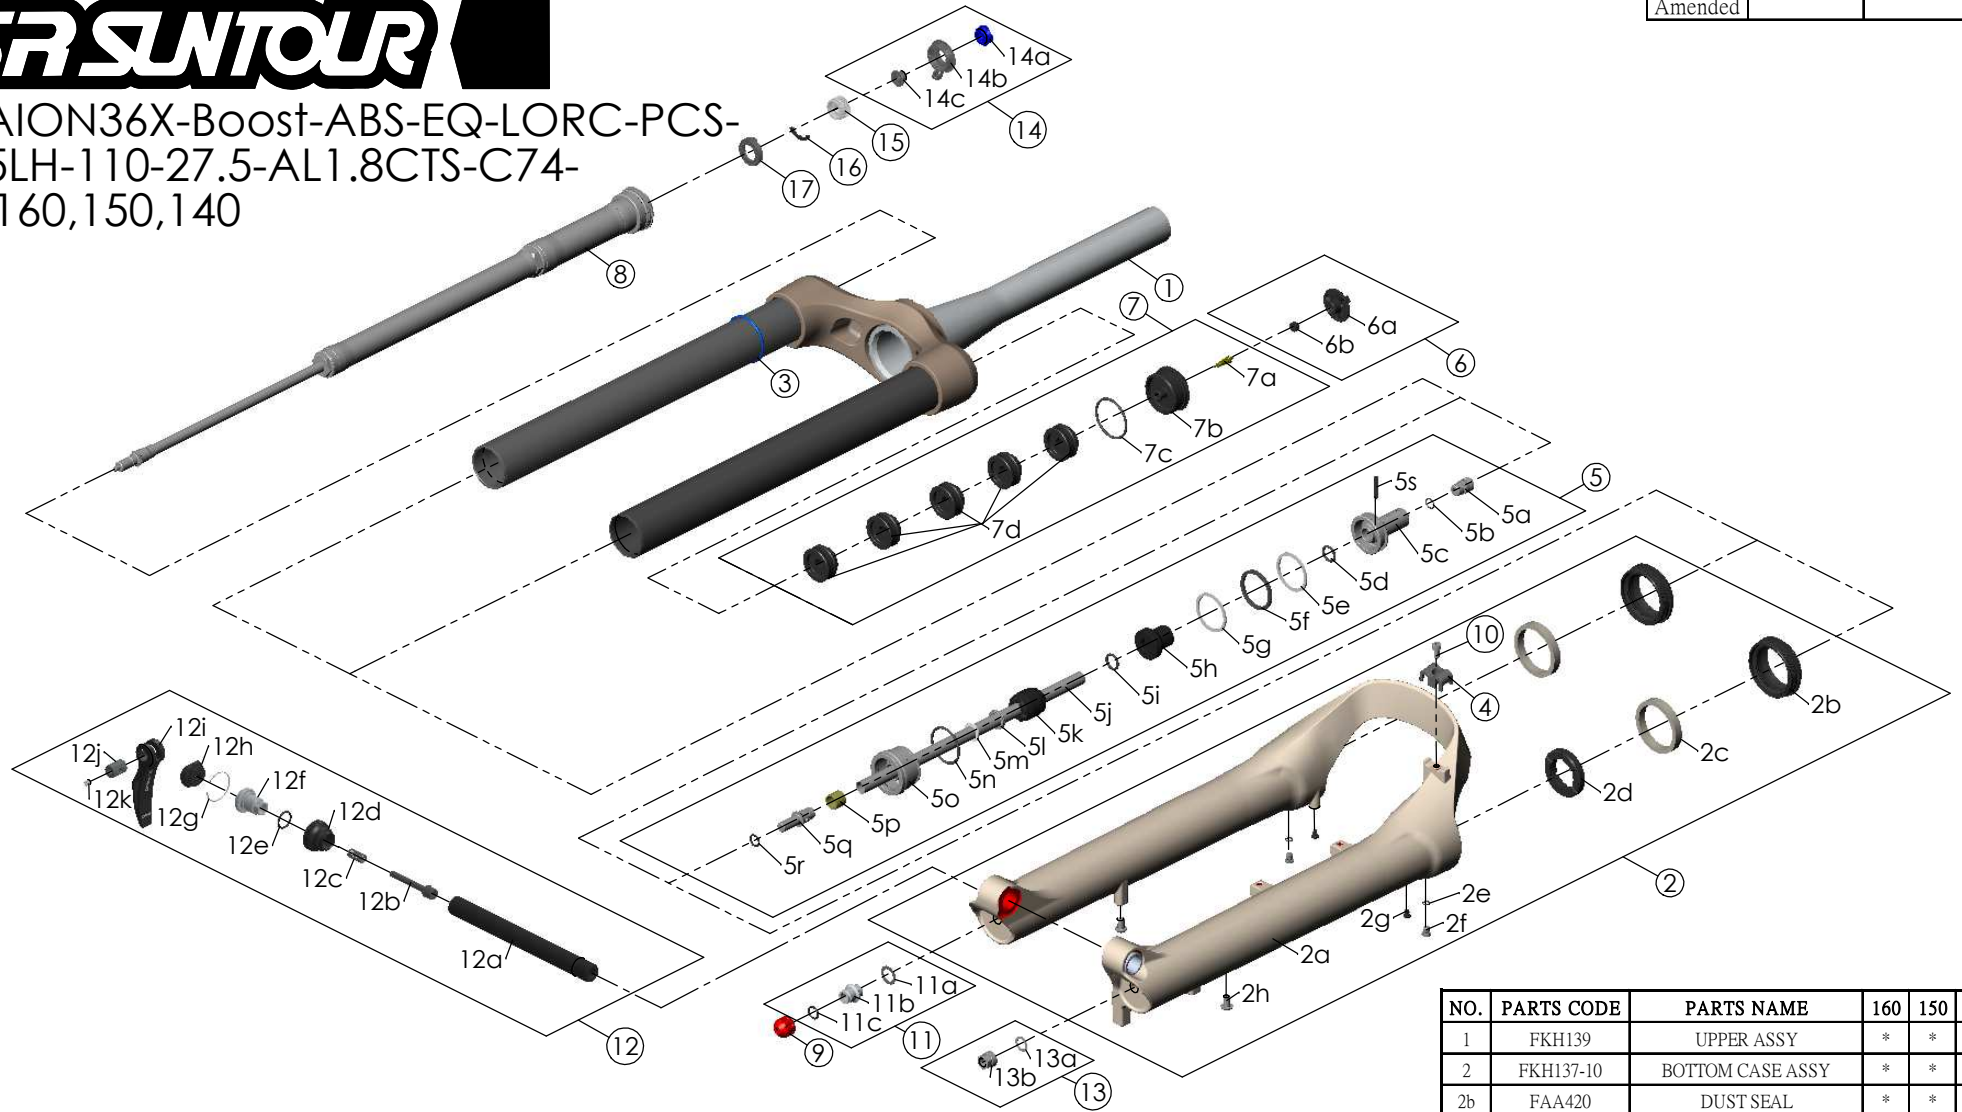

SF25AION36X-Boost-ABS-EQ-LORC-PCS-
DS-15LH-110-27.5-AL1.8CTS-C74-
O44-160,150,140

Date	2023.07.25	Version	0
Amended			

NO.	PARTS CODE	PARTS NAME	160	150	140	QT
11	FKE436	FIXING NUT SET	*	*	*	1
12	FKA116-02	15LH-110 AXLE SET	*	*	*	1
13	FKA063-03	FIXING NUT SET	*	*	*	1
14	FKE421	LO-RC KNOB ASSY	*	*	*	1
15	FEE256-10	ADJUST CORE	*	*	*	1
16	FEE258	ADJUST CLICK	*	*	*	1
17	FEE257	CLICK HOLDER	*	*	*	1

NO.	PARTS CODE	PARTS NAME	160	150	140	QT
6	FKE595	VALVE CAP ASSY	*	*	*	1
7	FKE594-02	AIR CAP ASSY	*			1
	FKE594-12			*		1
	FKE594-22				*	1
7d	FEG270	VOLUME REDUCER	*			5
	FEG270			*		6
	FEG270				*	7
8	FUN131-55	LORC-PCS UNIT	*	*	*	1
9	FEG201	REBOUND KNOB	*	*	*	1
10	FSB513	GUIDE FIXING BOLT	*	*	*	1

NO.	PARTS CODE	PARTS NAME	160	150	140	QT
1	FKH139	UPPER ASSY	*	*	*	1
2	FKH137-10	BOTTOM CASE ASSY	*	*	*	1
2b	FAA420	DUST SEAL	*	*	*	2
2c	FAA421-10	OIL WIPER	*	*	*	2
2d	FEP233-20	BOTTOM BUMPER	*	*	*	1
2e	FAA270	O RING	*	*	*	2
2f	FSB188	SEAL SCREW	*	*	*	2
2g	FAA200-10	MOUNT CAP	*	*	*	2
2h	FSB203	FIXING BOLT	*	*	*	2
3	FEG397-40	O RING	*	*	*	1
4	FEG519	CABLE CLIP	*	*	*	1
5	FKE587-01	SUPPORT TUBE ASSY-160	*			1
	FKE587-11	SUPPORT TUBE ASSY-150		*		1
	FKE587-21	SUPPORT TUBE ASSY-140			*	1