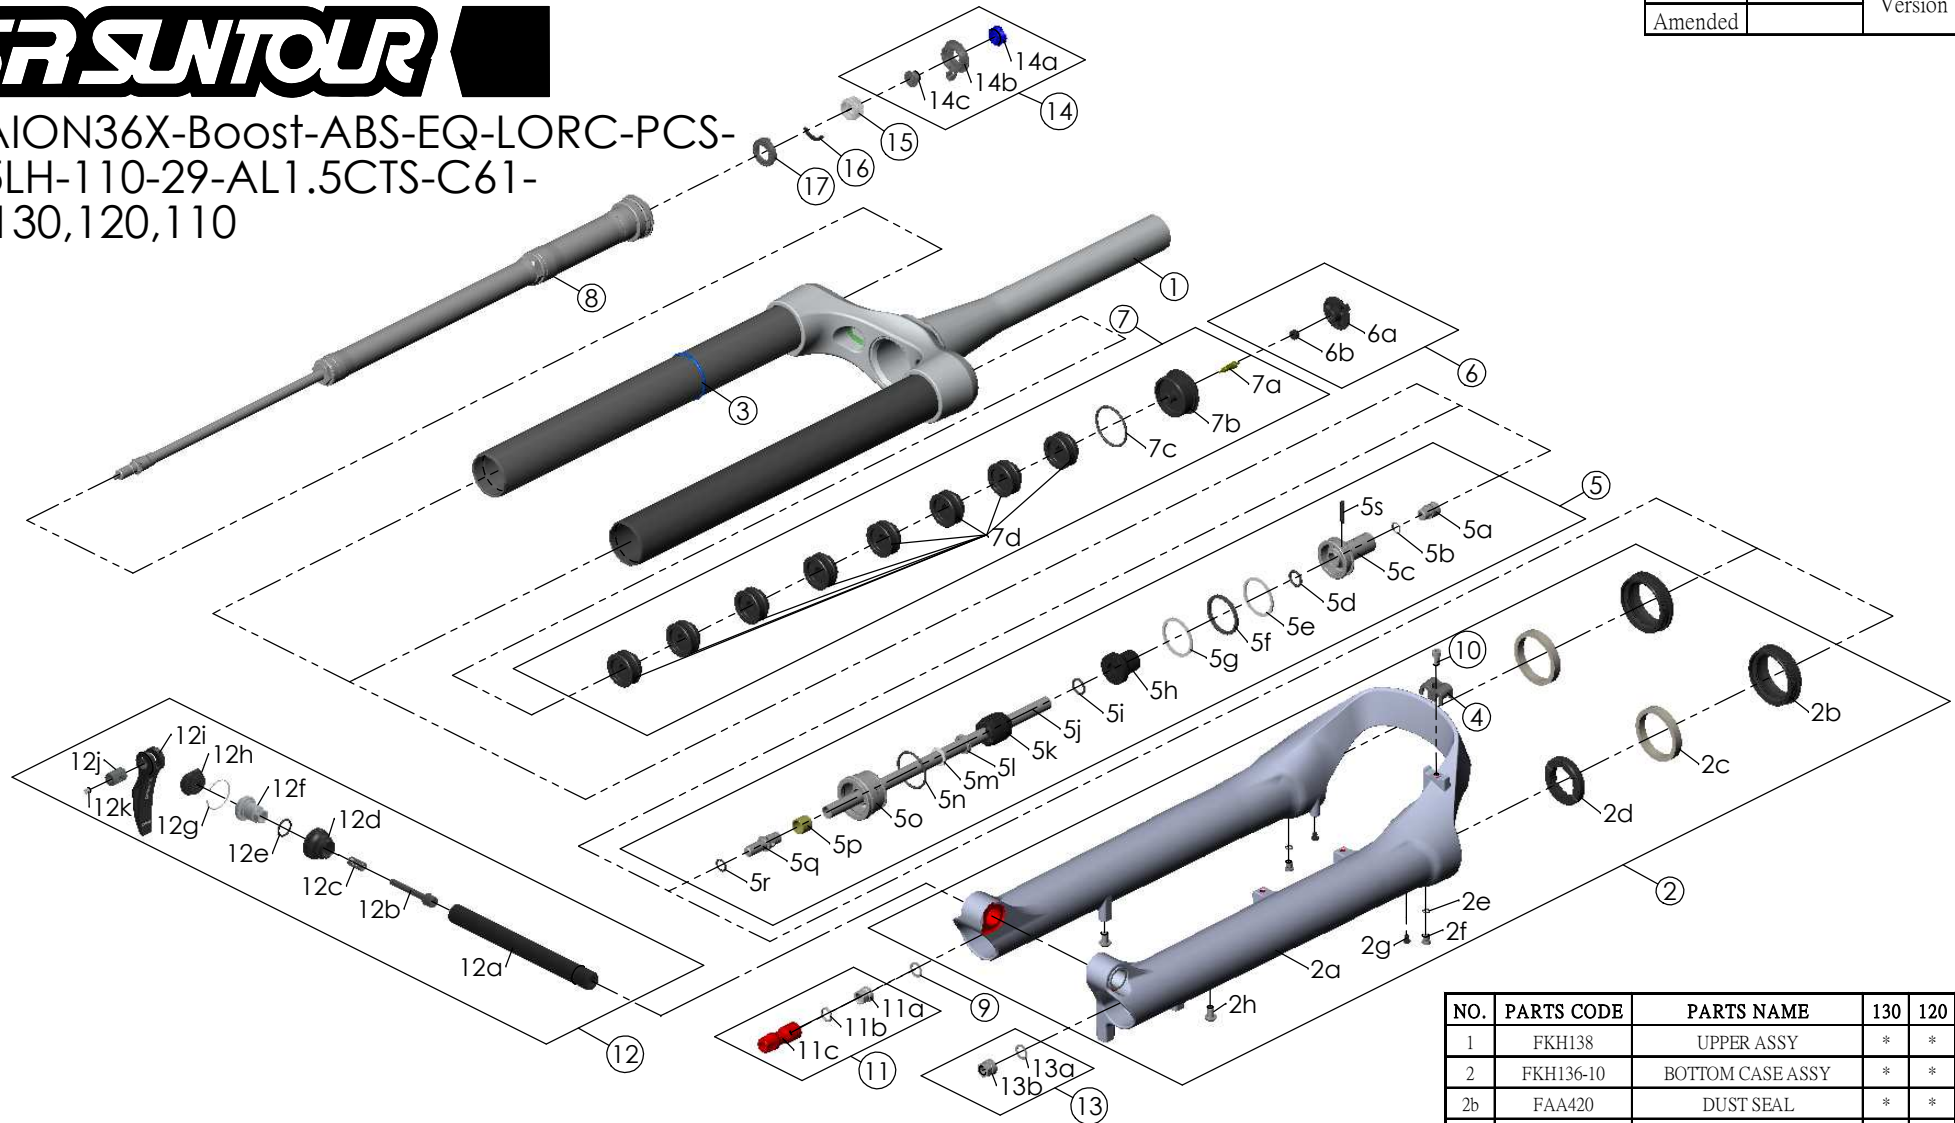

SF25AION36X-Boost-ABS-EQ-LORC-PCS-
DS-15LH-110-29-AL1.5CTS-C61-
O44-130,120,110

Date	2023.07.25	Version	0
Amended			

NO.	PARTS CODE	PARTS NAME	130	120	110	QT
11	FKE583	REBOUND KNOB ASSY	*	*	*	1
12	FKA116-02	15LH-110 AXLE SET	*	*	*	1
13	FKA063-03	FIXING NUT SET	*	*	*	1
14	FKE421	LO-RC KNOB ASSY	*	*	*	1
15	FEE256-10	ADJUST CORE	*	*	*	1
16	FEE258	ADJUST CLICK	*	*	*	1
17	FEE257	CLICK HOLDER	*	*	*	1

NO.	PARTS CODE	PARTS NAME	130	120	110	QT
6	FKE595	VALVE CAP ASSY	*	*	*	1
	FKE594-32		*			1
	FKE594-42	AIR CAP ASSY		*		1
7d	FEG270	VOLUME REDUCER			*	1
	FEG270			*		9
	FEG270				*	10
8	FUN131-55	LORC-PCS UNIT	*	*	*	1
9	CSS014	WASHER	*	*	*	1
10	FSB513	GUIDE FIXING BOLT	*	*	*	1

NO.	PARTS CODE	PARTS NAME	130	120	110	QT
1	FKH138	UPPER ASSY	*	*	*	1
2	FKH136-10	BOTTOM CASE ASSY	*	*	*	1
2b	FAA420	DUST SEAL	*	*	*	2
2c	FAA421-10	OIL WIPER	*	*	*	2
2d	FEP233-20	BOTTOM BUMPER	*	*	*	1
2e	FAA270	O RING	*	*	*	2
2f	FSB188	SEAL SCREW	*	*	*	2
2g	FAA200-10	MOUNT CAP	*	*	*	2
2h	FSB203	FIXING BOLT	*	*	*	2
3	FEG397-40	O RING	*	*	*	1
4	FEG519	CABLE CLIP	*	*	*	1
5	FKE587-02	SUPPORT TUBE ASSY-130	*			1
	FKE587-12	SUPPORT TUBE ASSY-120		*		1
	FKE587-22	SUPPORT TUBE ASSY-110			*	1