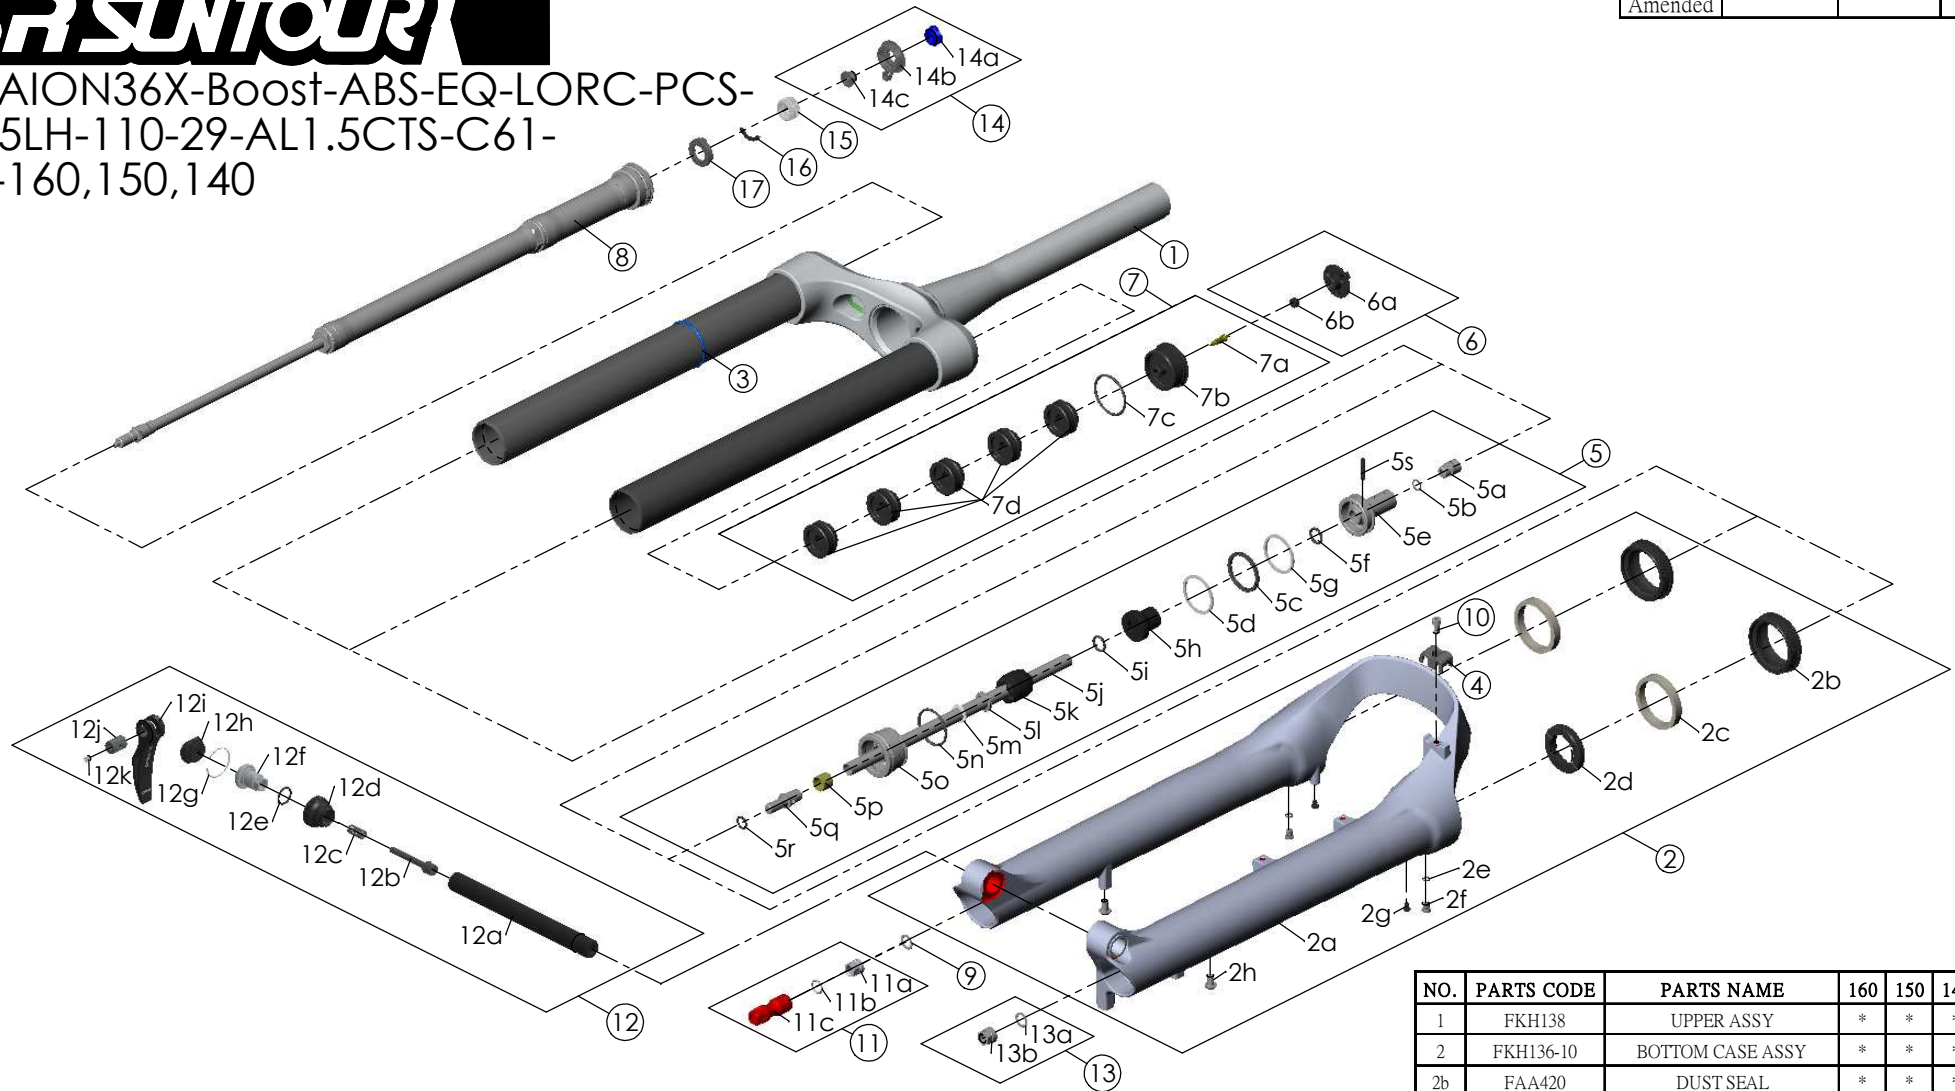

SF25AION36X-Boost-ABS-EQ-LORC-PCS-
DS-15LH-110-29-AL1.5CTS-C61-
O44-160,150,140

Date	2023.07.25	Version	0
Amended			

NO.	PARTS CODE	PARTS NAME	160	150	140	QT
11	FKE583	REBOUND KNOB ASSY	*	*	*	1
12	FKA116-02	15LH-110 AXLE SET	*	*	*	1
13	FKA063-03	FIXING NUT SET	*	*	*	1
14	FKE421	LO-RC KNOB ASSY	*	*	*	1
15	FEE256-10	ADJUST CORE	*	*	*	1
16	FEE258	ADJUST CLICK	*	*	*	1
17	FEE257	CLICK HOLDER	*	*	*	1

NO.	PARTS CODE	PARTS NAME	160	150	140	QT
6	FKE595	VALVE CAP ASSY	*	*	*	1
7	FKE594-02	AIR CAP ASSY	*			1
	FKE594-12			*		1
	FKE594-22				*	1
7d	FEG270	VOLUME REDUCER	*			5
	FEG270			*		6
	FEG270				*	7
8	FUN131-55	LORC-PCS UNIT	*	*	*	1
9	CSS014	WASHER	*	*	*	1
10	FSB513	GUIDE FIXING BOLT	*	*	*	1

NO.	PARTS CODE	PARTS NAME	160	150	140	QT
1	FKH138	UPPER ASSY	*	*	*	1
2	FKH136-10	BOTTOM CASE ASSY	*	*	*	1
2b	FAA420	DUST SEAL	*	*	*	2
2c	FAA421-10	OIL WIPER	*	*	*	2
2d	FEP233-20	BOTTOM BUMPER	*	*	*	1
2e	FAA270	O RING	*	*	*	2
2f	FSB188	SEAL SCREW	*	*	*	2
2g	FAA200-10	MOUNT CAP	*	*	*	2
2h	FSB203	FIXING BOLT	*	*	*	2
3	FAA397-40	O RING	*	*	*	1
4	FEG519	CABLE CLIP	*	*	*	1
5	FKE587-01	SUPPORT TUBE ASSY-160	*			1
	FKE587-11	SUPPORT TUBE ASSY-150		*		1
	FKE587-21	SUPPORT TUBE ASSY-140			*	1