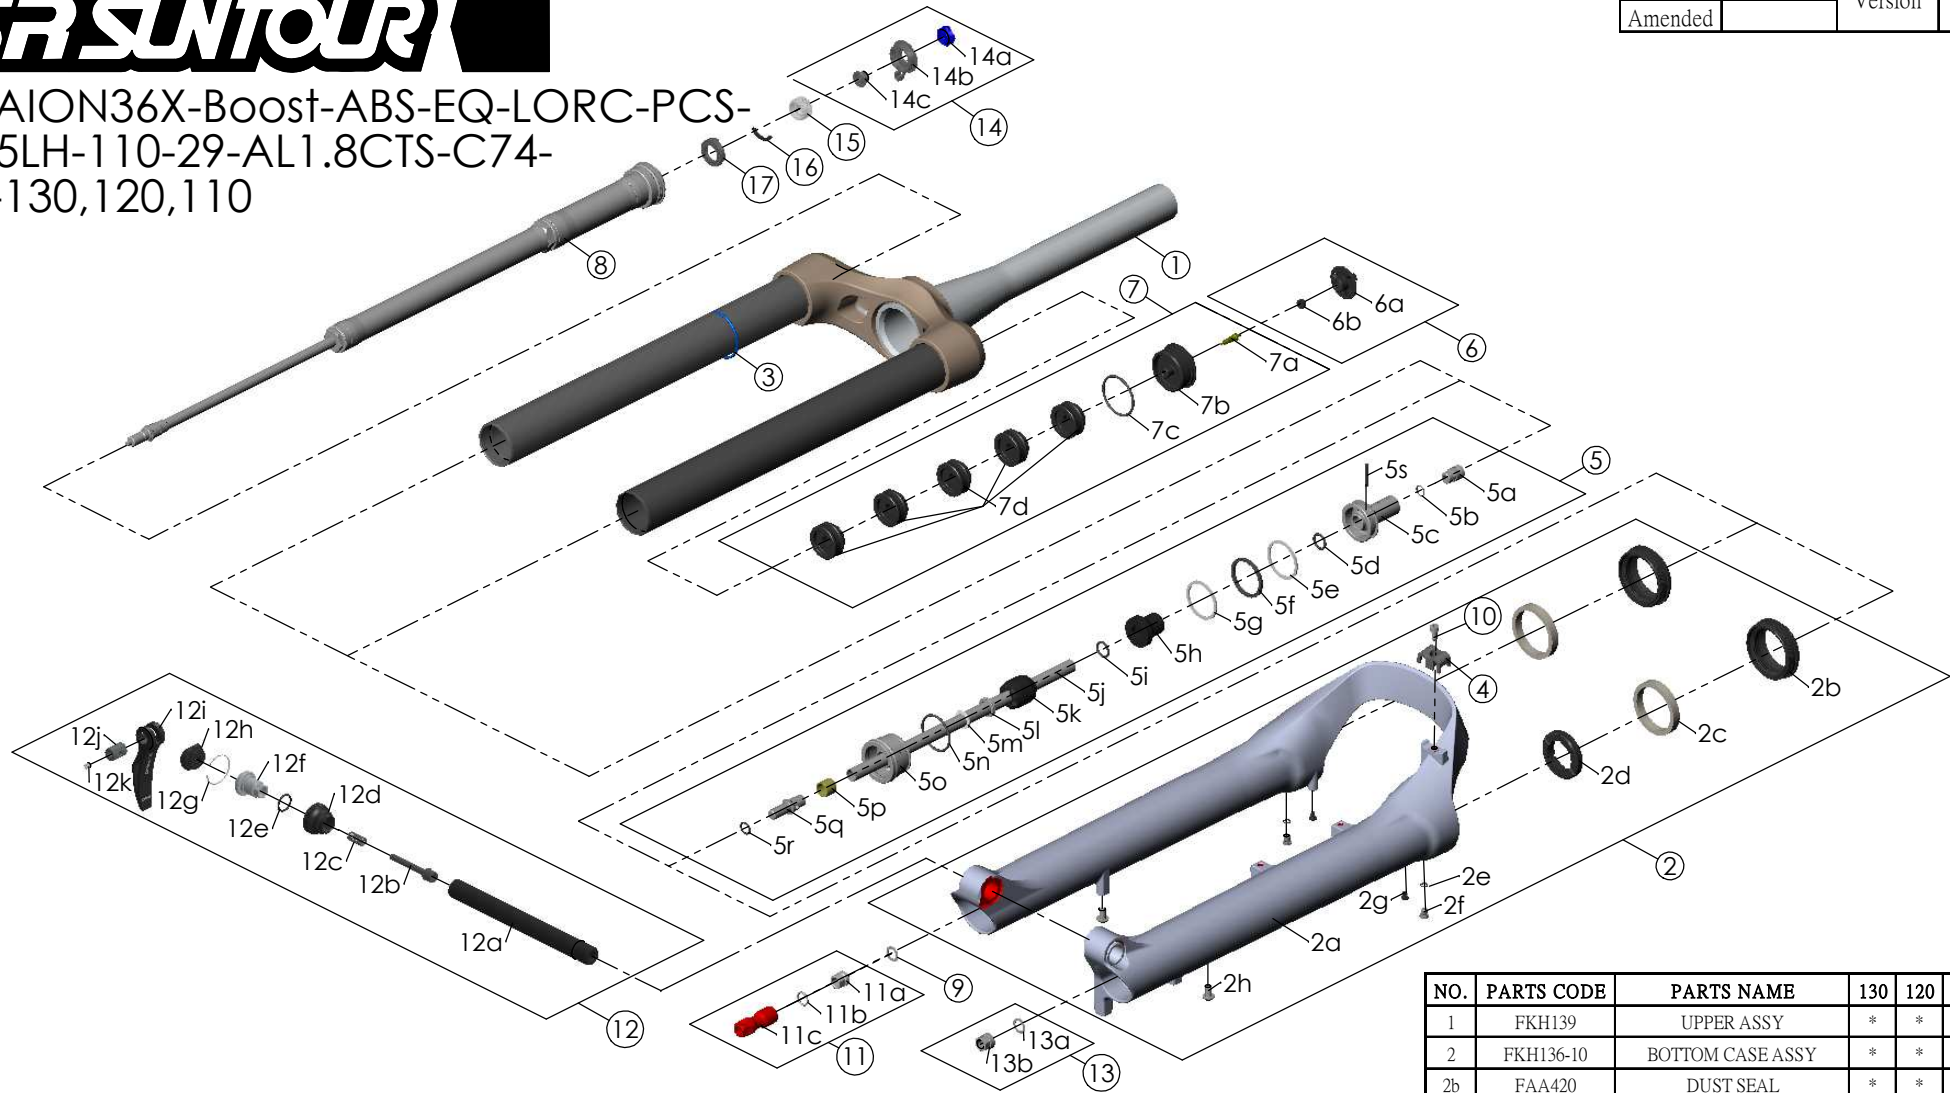

SF25AION36X-Boost-ABS-EQ-LORC-PCS-
DS-15LH-110-29-AL1.8CTS-C74-
O44-130,120,110

Date	2023.07.25	Version	0
Amended			

NO.	PARTS CODE	PARTS NAME	130	120	110	QT
11	FKE583	REBOUND KNOB ASSY	*	*	*	1
12	FKA116-02	15LH-110 AXLE SET	*	*	*	1
13	FKA063-03	FIXING NUT SET	*	*	*	1
14	FKE421	LO-RC KNOB ASSY	*	*	*	1
15	FEE256-10	ADJUST CORE	*	*	*	1
16	FEE258	ADJUST CLICK	*	*	*	1
17	FEE257	CLICK HOLDER	*	*	*	1

NO.	PARTS CODE	PARTS NAME	130	120	110	QT
6	FKE595	VALVE CAP ASSY	*	*	*	1
	FKE594-32		*			1
7	FKE594-42	AIR CAP ASSY		*		1
	FKE594-52				*	1
	FEG270	VOLUME REDUCER	*			8
7d	FEG270			*		9
	FEG270				*	10
8	FUN131-55	LORC-PCS UNIT	*	*	*	1
9	CSS014	WASHER	*	*	*	1
10	FSB513	GUIDE FIXING BOLT	*	*	*	1

NO.	PARTS CODE	PARTS NAME	130	120	110	QT
1	FKH139	UPPER ASSY	*	*	*	1
2	FKH136-10	BOTTOM CASE ASSY	*	*	*	1
2b	FAA420	DUST SEAL	*	*	*	2
2c	FAA421-10	OIL WIPER	*	*	*	2
2d	FEP233-20	BOTTOM BUMPER	*	*	*	1
2e	FAA270	O RING	*	*	*	2
2f	FSB188	SEAL SCREW	*	*	*	2
2g	FAA200-10	MOUNT CAP	*	*	*	2
2h	FSB203	FIXING BOLT	*	*	*	2
3	FEG397-40	O RING	*	*	*	1
4	FEG519	CABLE CLIP	*	*	*	1
5	FKE587-02	SUPPORT TUBE ASSY-130	*			1
	FKE587-12	SUPPORT TUBE ASSY-120		*		1
	FKE587-22	SUPPORT TUBE ASSY-110			*	1