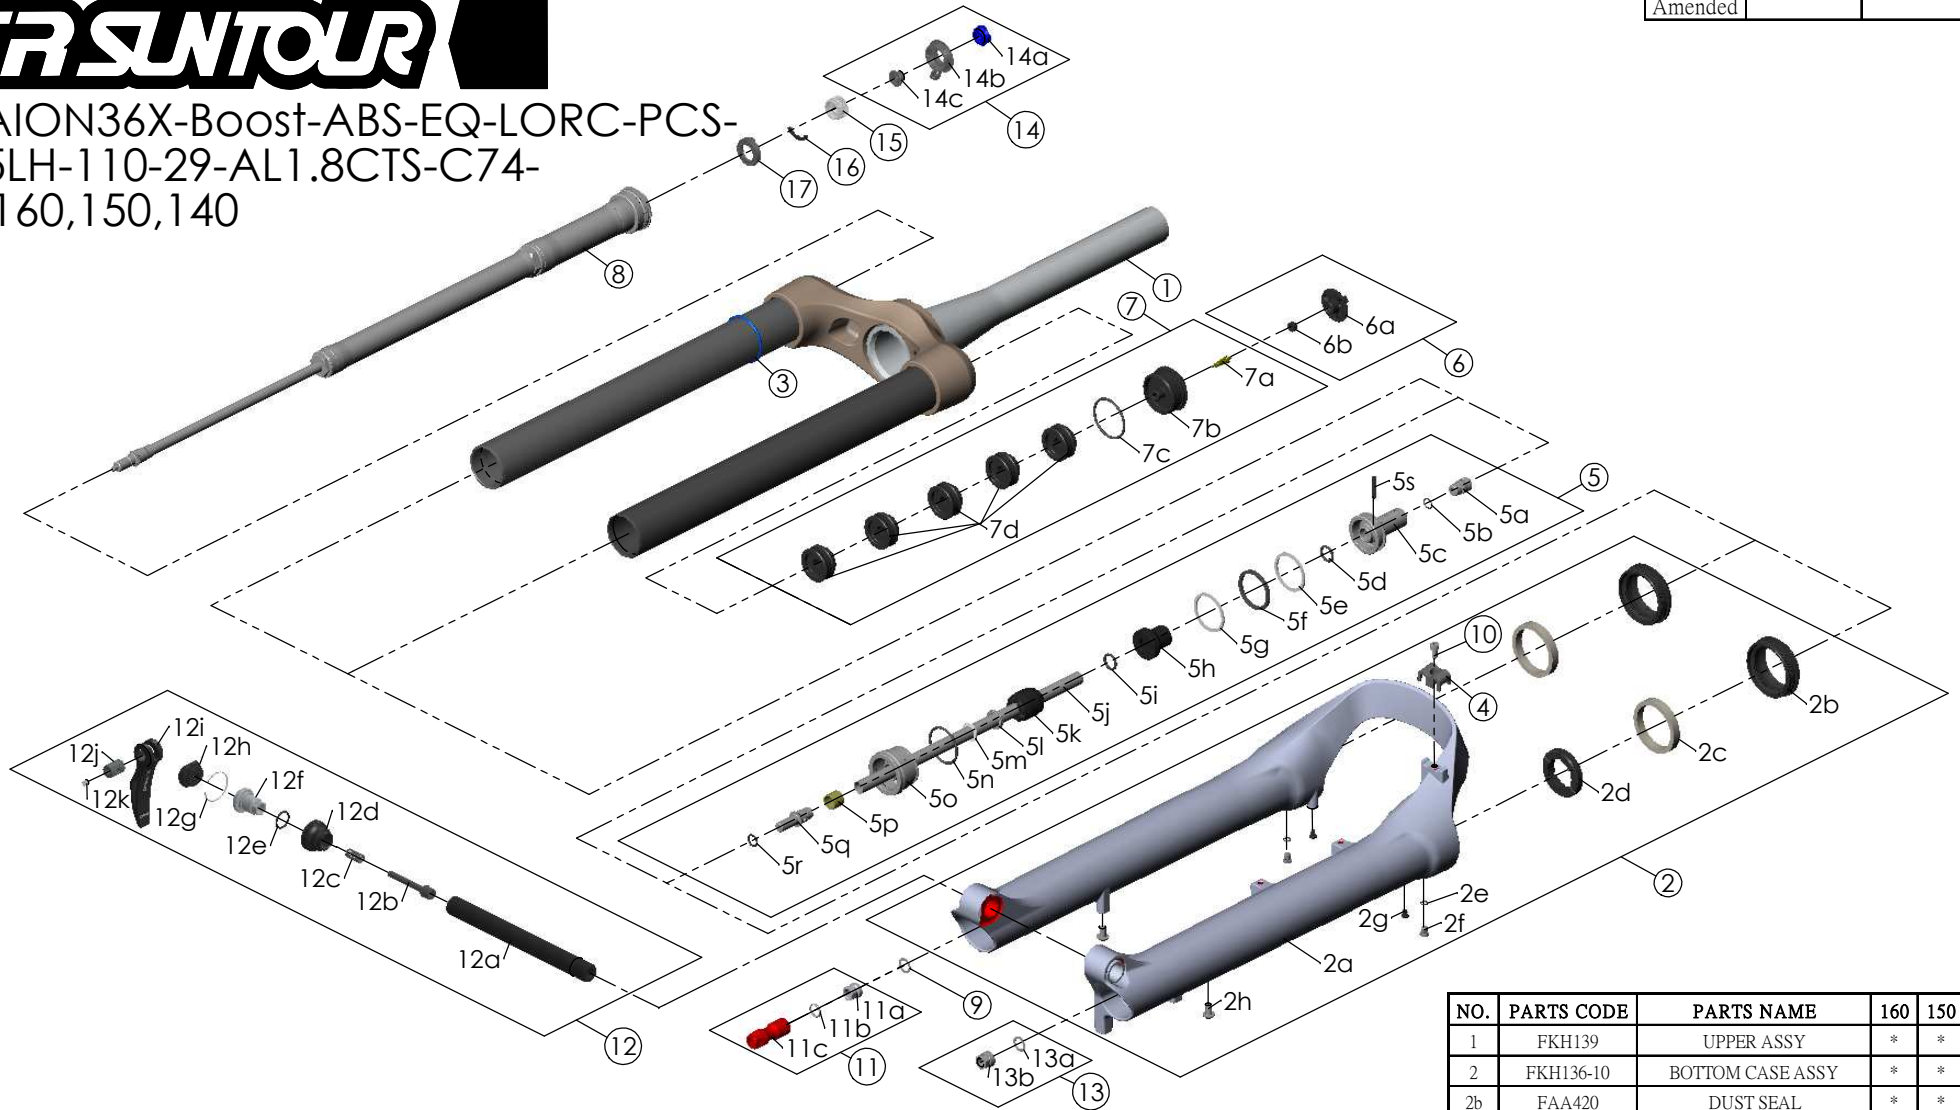

SF25AION36X-Boost-ABS-EQ-LORC-PCS-
DS-15LH-110-29-AL1.8CTS-C74-
O44-160,150,140

Date	2023.07.25	Version	0
Amended			

NO.	PARTS CODE	PARTS NAME	160	150	140	QT
11	FKE583	REBOUND KNOB ASSY	*	*	*	1
12	FKA116-02	15LH-110 AXLE SET	*	*	*	1
13	FKA063-03	FIXING NUT SET	*	*	*	1
14	FKE421	LO-RC KNOB ASSY	*	*	*	1
15	FEE256-10	ADJUST CORE	*	*	*	1
16	FEE258	ADJUST CLICK	*	*	*	1
17	FEE257	CLICK HOLDER	*	*	*	1

NO.	PARTS CODE	PARTS NAME	160	150	140	QT
6	FKE595	VALVE CAP ASSY	*	*	*	1
	FKE594-02	AIR CAP ASSY	*			1
	FKE594-12			*		1
	FKE594-22			*	1	
7d	FEG270	VOLUME REDUCER	*			5
	FEG270			*		6
	FEG270				*	7
8	FUN131-55	LORC-PCS UNIT	*	*	*	1
9	CSS014	WASHER	*	*	*	1
10	FSB513	GUIDE FIXING BOLT	*	*	*	1

NO.	PARTS CODE	PARTS NAME	160	150	140	QT
1	FKH139	UPPER ASSY	*	*	*	1
2	FKH136-10	BOTTOM CASE ASSY	*	*	*	1
2b	FAA420	DUST SEAL	*	*	*	2
2c	FAA421-10	OIL WIPER	*	*	*	2
2d	FEP233-20	BOTTOM BUMPER	*	*	*	1
2e	FAA270	O RING	*	*	*	2
2f	FSB188	SEAL SCREW	*	*	*	2
2g	FAA200-10	MOUNT CAP	*	*	*	2
2h	FSB203	FIXING BOLT	*	*	*	2
3	FEG397-40	O RING	*	*	*	1
4	FEG519	CABLE CLIP	*	*	*	1
5	FKE587-01	SUPPORT TUBE ASSY-160	*			1
	FKE587-11	SUPPORT TUBE ASSY-150		*		1
	FKE587-21	SUPPORT TUBE ASSY-140			*	1