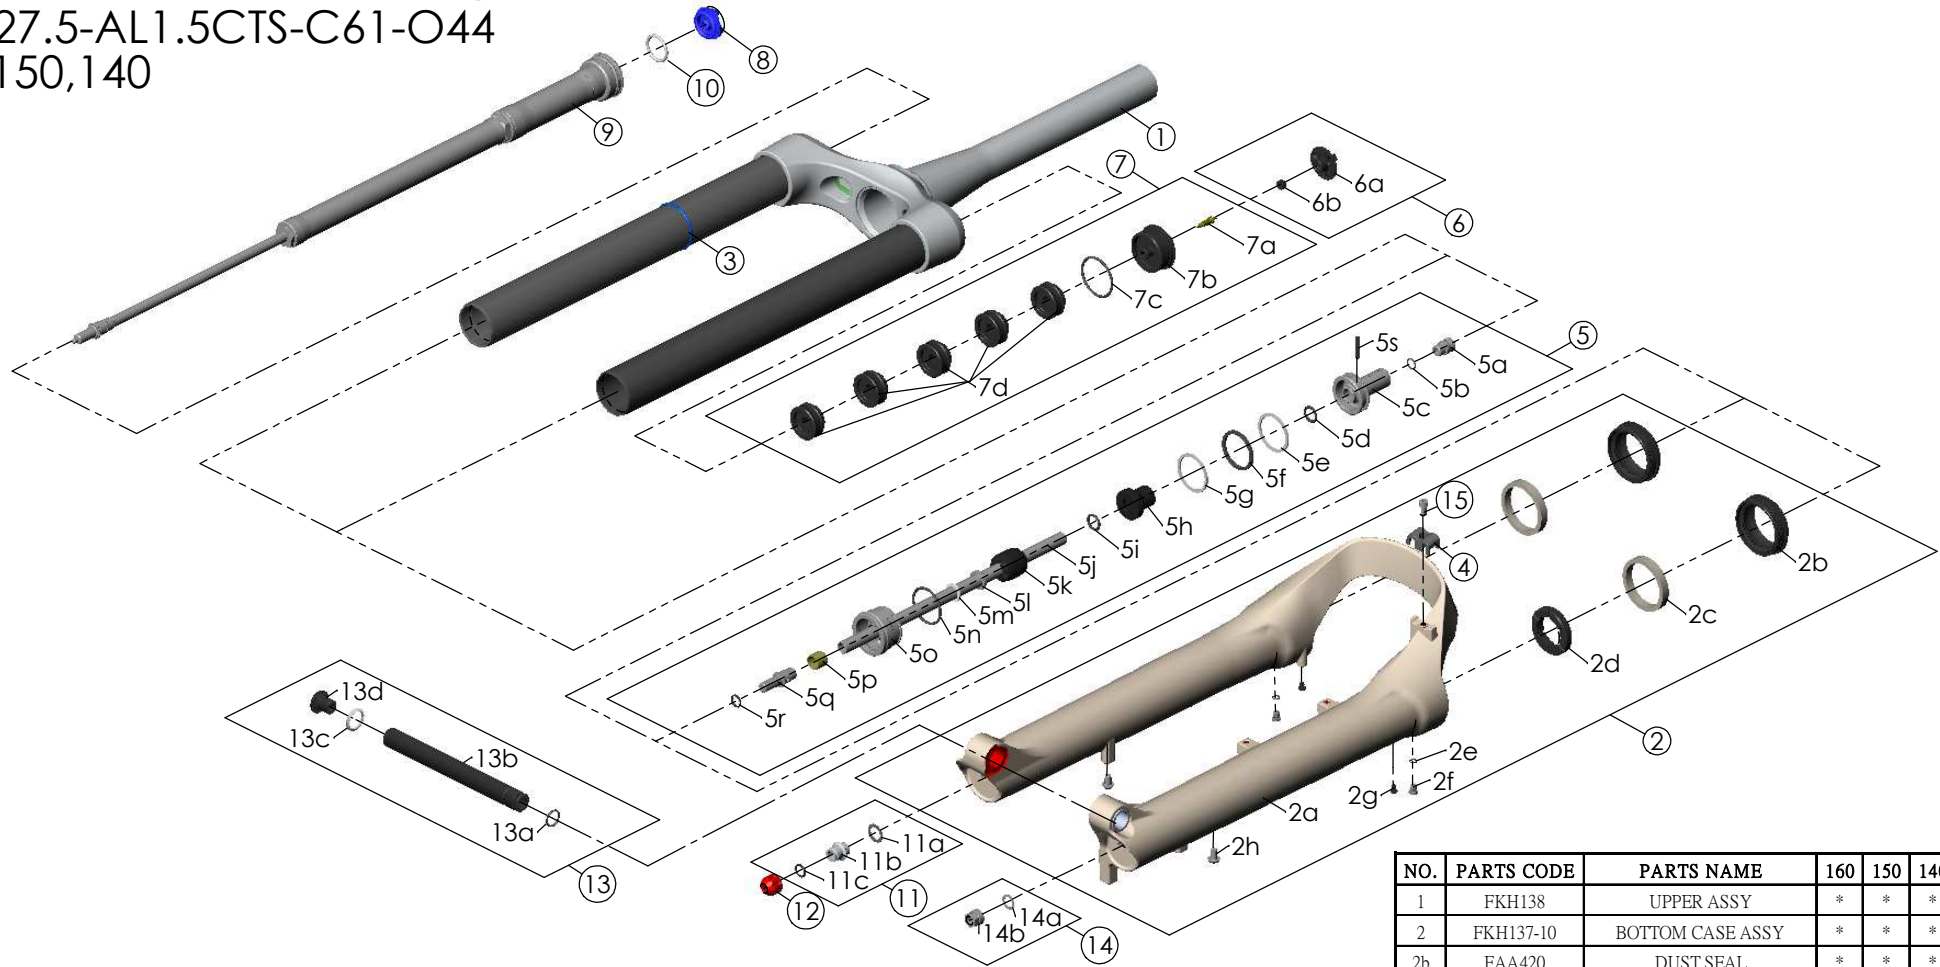

SF25AION36X-Boost-ABS-EQ-RC-PCS-DS-15AH2
 -110-27.5-AL1.5CTS-C61-O44
 -160,150,140

Date	2023.07.25	Version	0
Amended			

NO.	PARTS CODE	PARTS NAME	160	150	140	QT
11	FKE436	FIXING NUT SET	*	*	*	1
12	FEG201	REBOUND KNOB	*	*	*	1
13	FKA117-00	15AH2-110 AXLE SET	*	*	*	1
14	FKA063-03	FIXING NUT SET	*	*	*	1
15	FSB513	GUIDE FIXING BOLT	*	*	*	1

NO.	PARTS CODE	PARTS NAME	160	150	140	QT
6	FKE595	VALVE CAP ASSY	*	*	*	1
7	FKE594-02	AIR CAP ASSY	*	*	*	1
	FKE594-12		*	*	1	
	FKE594-22		*	*	1	
7d	FEG270	VOLUME REDUCER	*	*	*	5
	FEG270		*	*	6	
	FEG270		*	*	7	
8	FEE862	ADJUST KNOB	*	*	*	1
9	FUN160-75	RC-PCS UNIT	*	*	*	1
10	FAA136	O RING	*	*	*	1

NO.	PARTS CODE	PARTS NAME	160	150	140	QT
1	FKH138	UPPER ASSY	*	*	*	1
2	FKH137-10	BOTTOM CASE ASSY	*	*	*	1
2b	FAA420	DUST SEAL	*	*	*	2
2c	FAA421-10	OIL WIPER	*	*	*	2
2d	FEP233-20	BOTTOM BUMPER	*	*	*	1
2e	FAA270	O RING	*	*	*	2
2f	FSB188	SEAL SCREW	*	*	*	2
2g	FAA200-10	MOUNT CAP	*	*	*	2
2h	FSB203	FIXING BOLT	*	*	*	2
3	FEG397-40	O RING	*	*	*	1
4	FEG519	CABLE CLIP	*	*	*	1
5	FKE587-01	SUPPORT TUBE ASSY-160	*	*	*	1
	FKE587-11	SUPPORT TUBE ASSY-150	*	*	*	1
	FKE587-21	SUPPORT TUBE ASSY-140	*	*	*	1