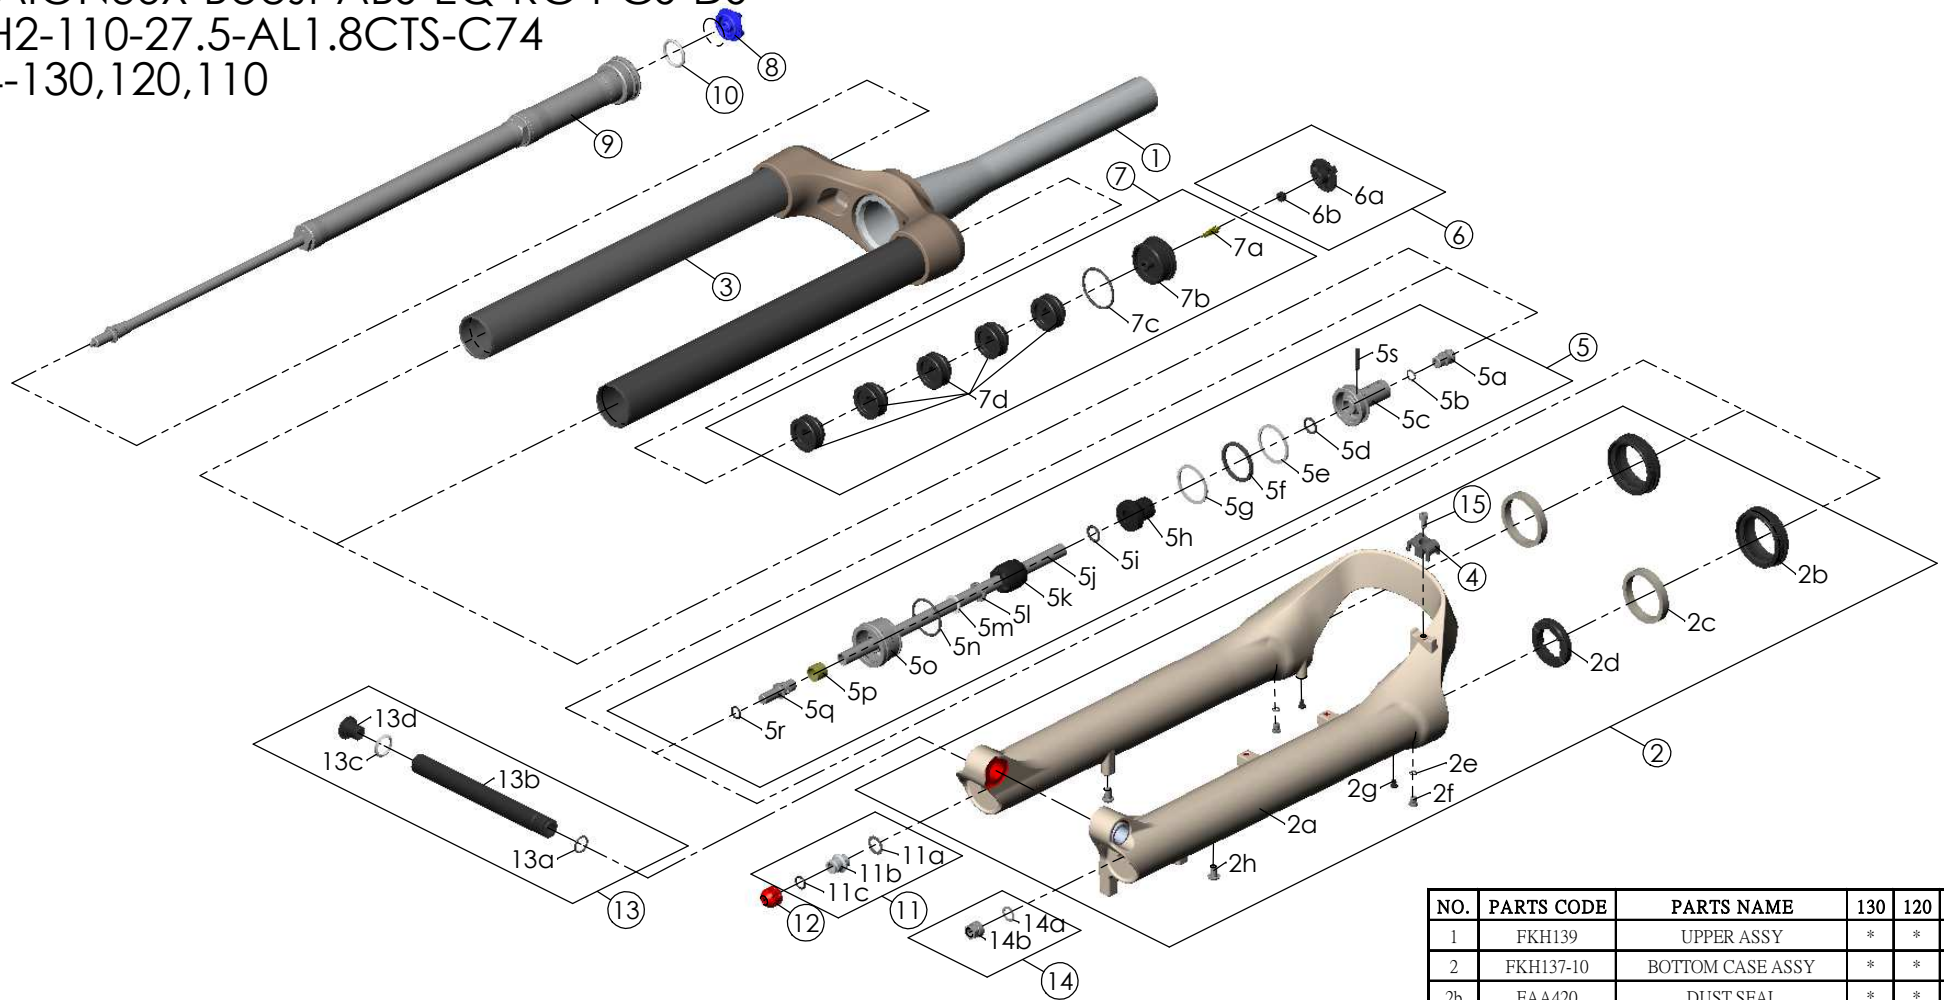

SF25AION36X-Boost-ABS-EQ-RC-PCS-DS-  
15AH2-110-27.5-AL1.8CTS-C74  
-O44-130,120,110

Date	2023.07.25	Version	0
Amended			

NO.	PARTS CODE	PARTS NAME	130	120	110	QT
11	FKE436	FIXING NUT SET	*	*	*	1
12	FEQ201	REBOUND KNOB	*	*	*	1
13	FKA117-00	15AH2-110 AXLE SET	*	*	*	1
14	FKA063-03	FIXING NUT SET	*	*	*	1
15	FSB513	GUIDE FIXING BOLT	*	*	*	1

NO.	PARTS CODE	PARTS NAME	130	120	110	QT
6	FKE595	VALVE CAP ASSY	*	*	*	1
7	FKE594-32	AIR CAP ASSY	*			1
	FKE594-42			*		1
	FKE594-52				*	1
7d	FEQ270	VOLUME REDUCER	*			8
	FEQ270			*		9
	FEQ270				*	10
8	FEE862	ADJUST KNOB	*	*	*	1
9	FUN160-75	RC-PCS UNIT	*	*	*	1
10	FAA136	O RING	*	*	*	1

NO.	PARTS CODE	PARTS NAME	130	120	110	QT
1	FKH139	UPPER ASSY	*	*	*	1
2	FKH137-10	BOTTOM CASE ASSY	*	*	*	1
2b	FAA420	DUST SEAL	*	*	*	2
2c	FAA421-10	OIL WIPER	*	*	*	2
2d	FEP233-20	BOTTOM BUMPER	*	*	*	1
2e	FAA270	O RING	*	*	*	2
2f	FSB188	SEAL SCREW	*	*	*	2
2g	FAA200-10	MOUNT CAP	*	*	*	2
2h	FSB203	FIXING BOLT	*	*	*	2
3	FEQ397-40	O RING	*	*	*	1
4	FEQ519	CABLE CLIP	*	*	*	1
5	FKE587-02	SUPPORT TUBE ASSY-130	*			1
	FKE587-12	SUPPORT TUBE ASSY-120		*		1
	FKE587-22	SUPPORT TUBE ASSY-110			*	1