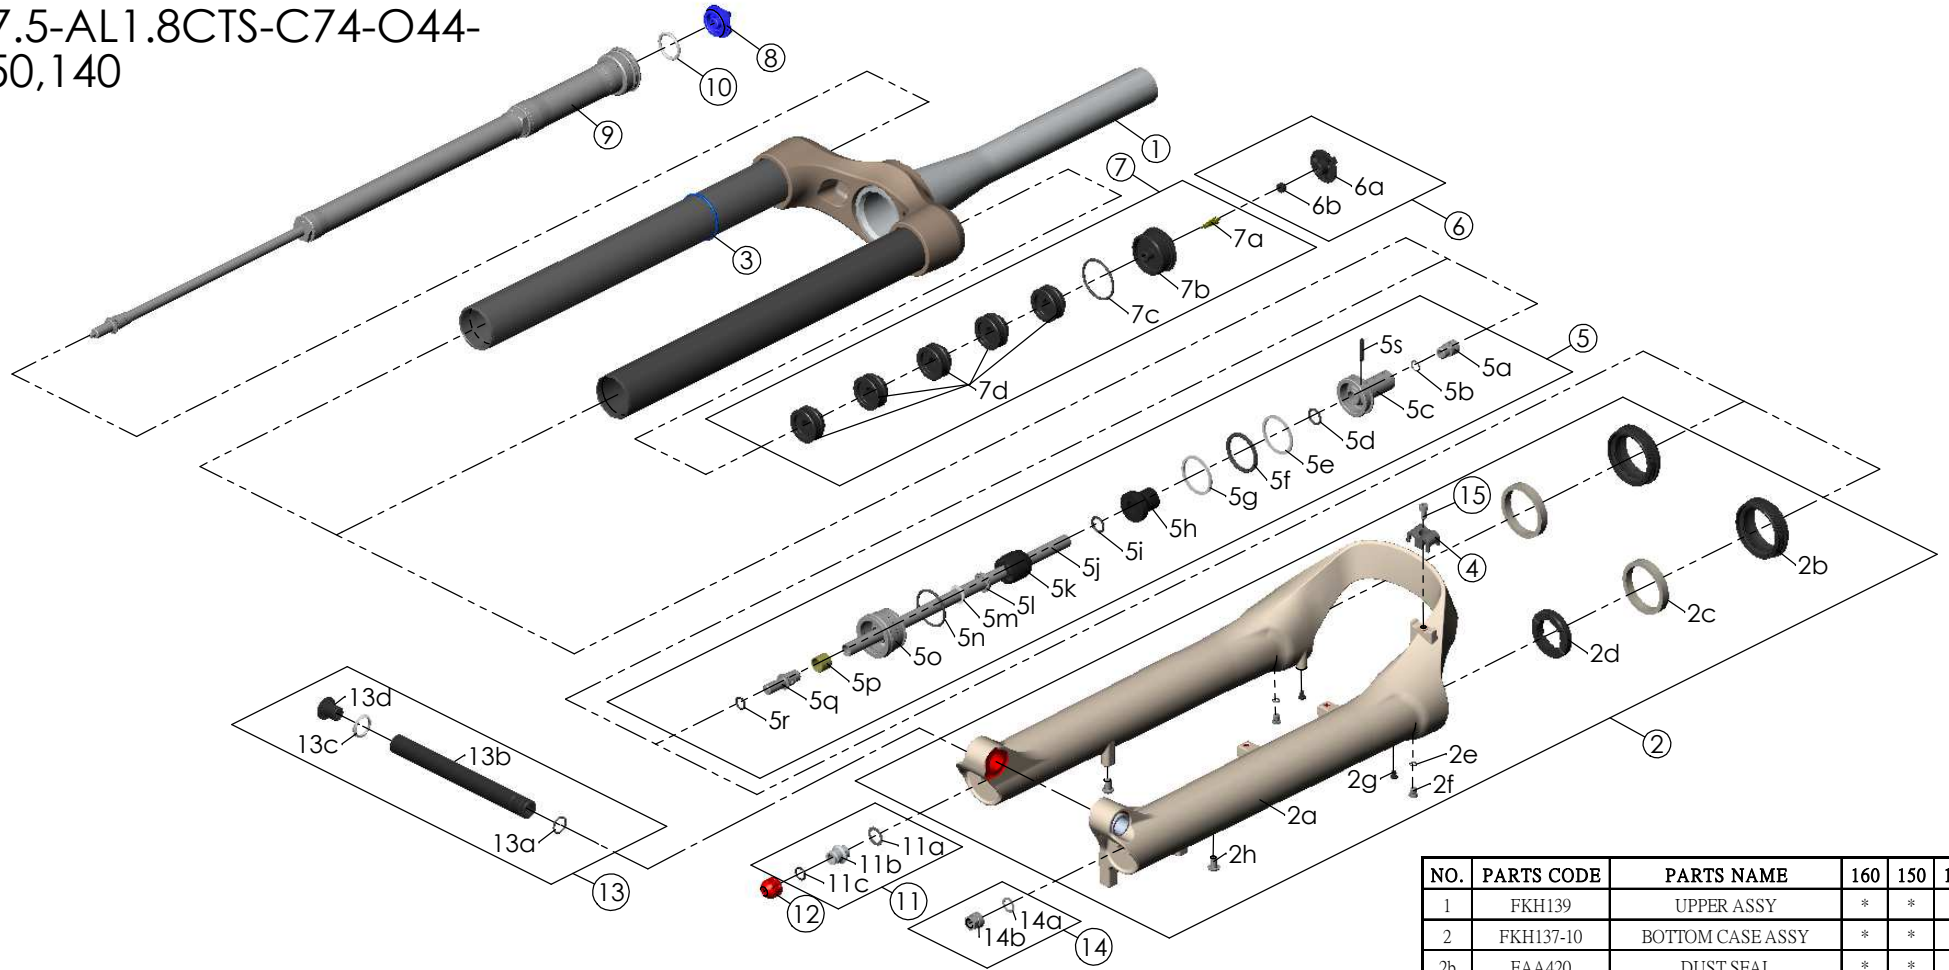

SF25AION36X-Boost-ABS-EQ-RC-PCS-DS-15AH2-
110-27.5-AL1.8CTS-C74-O44-
160,150,140

NO.	PARTS CODE	PARTS NAME	160	150	140	QT
11	FKE436	FIXING NUT SET	*	*	*	1
12	FEF201	REBOUND KNOB	*	*	*	1
13	FKA117-00	15AH2-110 AXLE SET	*	*	*	1
14	FKA063-03	FIXING NUT SET	*	*	*	1
15	FSB513	GUIDE FIXING BOLT	*	*	*	1

NO.	PARTS CODE	PARTS NAME	160	150	140	QT
6	FKE595	VALVE CAP ASSY	*	*	*	1
7	FKE594-02	AIR CAP ASSY	*			1
	FKE594-12			*		1
	FKE594-22				*	1
7d	FEF270	VOLUME REDUCER	*			5
	FEF270			*		6
	FEF270				*	7
8	FEE862	ADJUST KNOB	*	*	*	1
9	FUN160-75	RC-PCS UNIT	*	*	*	1
10	FAA136	O RING	*	*	*	1

NO.	PARTS CODE	PARTS NAME	160	150	140	QT
1	FKH139	UPPER ASSY	*	*	*	1
2	FKH137-10	BOTTOM CASE ASSY	*	*	*	1
2b	FAA420	DUST SEAL	*	*	*	2
2c	FAA421-10	OIL WIPER	*	*	*	2
2d	FEP233-20	BOTTOM BUMPER	*	*	*	1
2e	FAA270	O RING	*	*	*	2
2f	FSB188	SEAL SCREW	*	*	*	2
2g	FAA200-10	MOUNT CAP	*	*	*	2
2h	FSB203	FIXING BOLT	*	*	*	2
3	FEF397-40	O RING	*	*	*	1
4	FEF519	CABLE CLIP	*	*	*	1
5	FKE587-01	SUPPORT TUBE ASSY-160	*			1
	FKE587-11	SUPPORT TUBE ASSY-150		*		1
	FKE587-21	SUPPORT TUBE ASSY-140			*	1