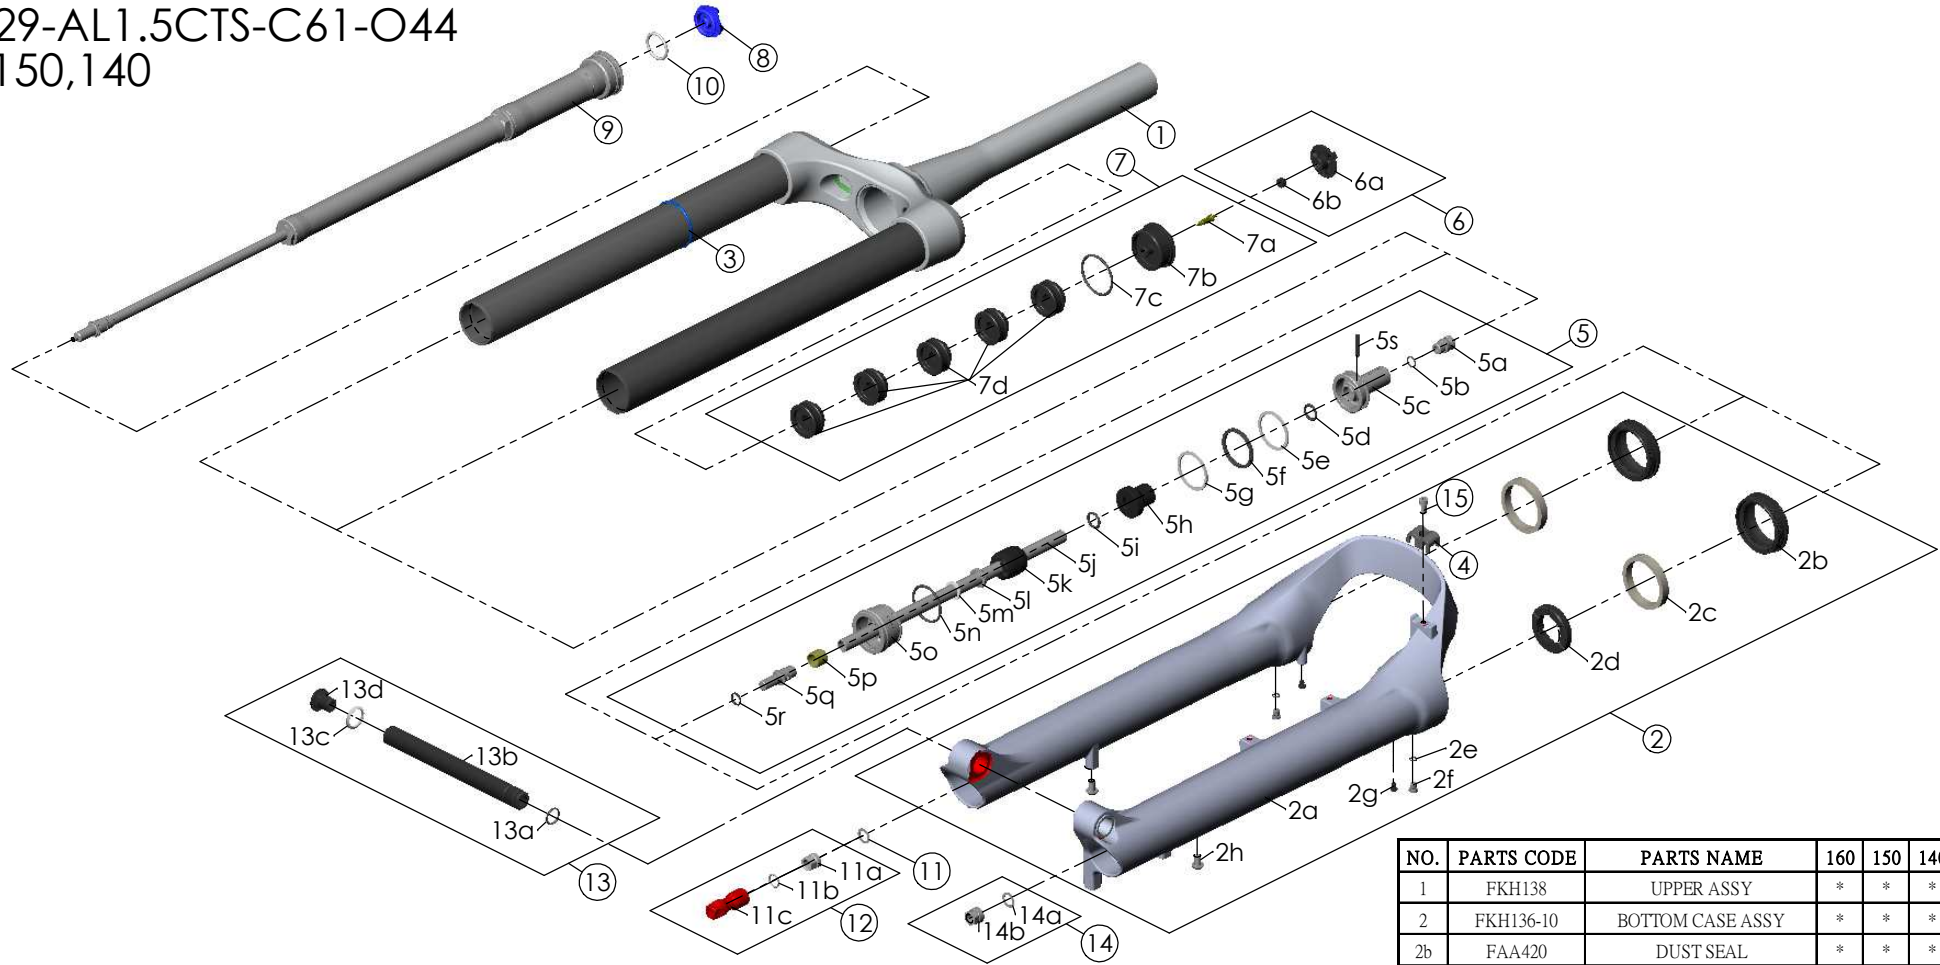

SF25AION36X-Boost-ABS-EQ-RC-PCS-DS-15AH2
 -110-29-AL1.5CTS-C61-O44
 -160,150,140

Date	2023.07.25	Version	0
Amended			

NO.	PARTS CODE	PARTS NAME	160	150	140	QT
11	CSS014	WASHER	*	*	*	1
12	FKE583	REBOUND KNOB ASSY	*	*	*	1
13	FKA117-00	15AH2-110 AXLE SET	*	*	*	1
14	FKA063-03	FIXING NUT SET	*	*	*	1
15	FSB513	GUIDE FIXING BOLT	*	*	*	1

NO.	PARTS CODE	PARTS NAME	160	150	140	QT
6	FKE595	VALVE CAP ASSY	*	*	*	1
7	FKE594-02	AIR CAP ASSY	*	*	*	1
	FKE594-12		*	*	1	
	FKE594-22		*	*	1	
7d	FEG270	VOLUME REDUCER	*	*	*	5
	FEG270		*	*	6	
	FEG270		*	*	7	
8	FEE862	ADJUST KNOB	*	*	*	1
9	FUN160-75	RC-PCS UNIT	*	*	*	1
10	FAA136	O RING	*	*	*	1

NO.	PARTS CODE	PARTS NAME	160	150	140	QT
1	FKH138	UPPER ASSY	*	*	*	1
2	FKH136-10	BOTTOM CASE ASSY	*	*	*	1
2b	FAA420	DUST SEAL	*	*	*	2
2c	FAA421-10	OIL WIPER	*	*	*	2
2d	FEP233-20	BOTTOM BUMPER	*	*	*	1
2e	FAA270	O RING	*	*	*	2
2f	FSB188	SEAL SCREW	*	*	*	2
2g	FAA200-10	MOUNT CAP	*	*	*	2
2h	FSB203	FIXING BOLT	*	*	*	2
3	FEG397-40	O RING	*	*	*	1
4	FEG519	CABLE CLIP	*	*	*	1
5	FKE587-01	SUPPORT TUBE ASSY-160	*	*	*	1
	FKE587-11	SUPPORT TUBE ASSY-150	*	*	*	1
	FKE587-21	SUPPORT TUBE ASSY-140	*	*	*	1