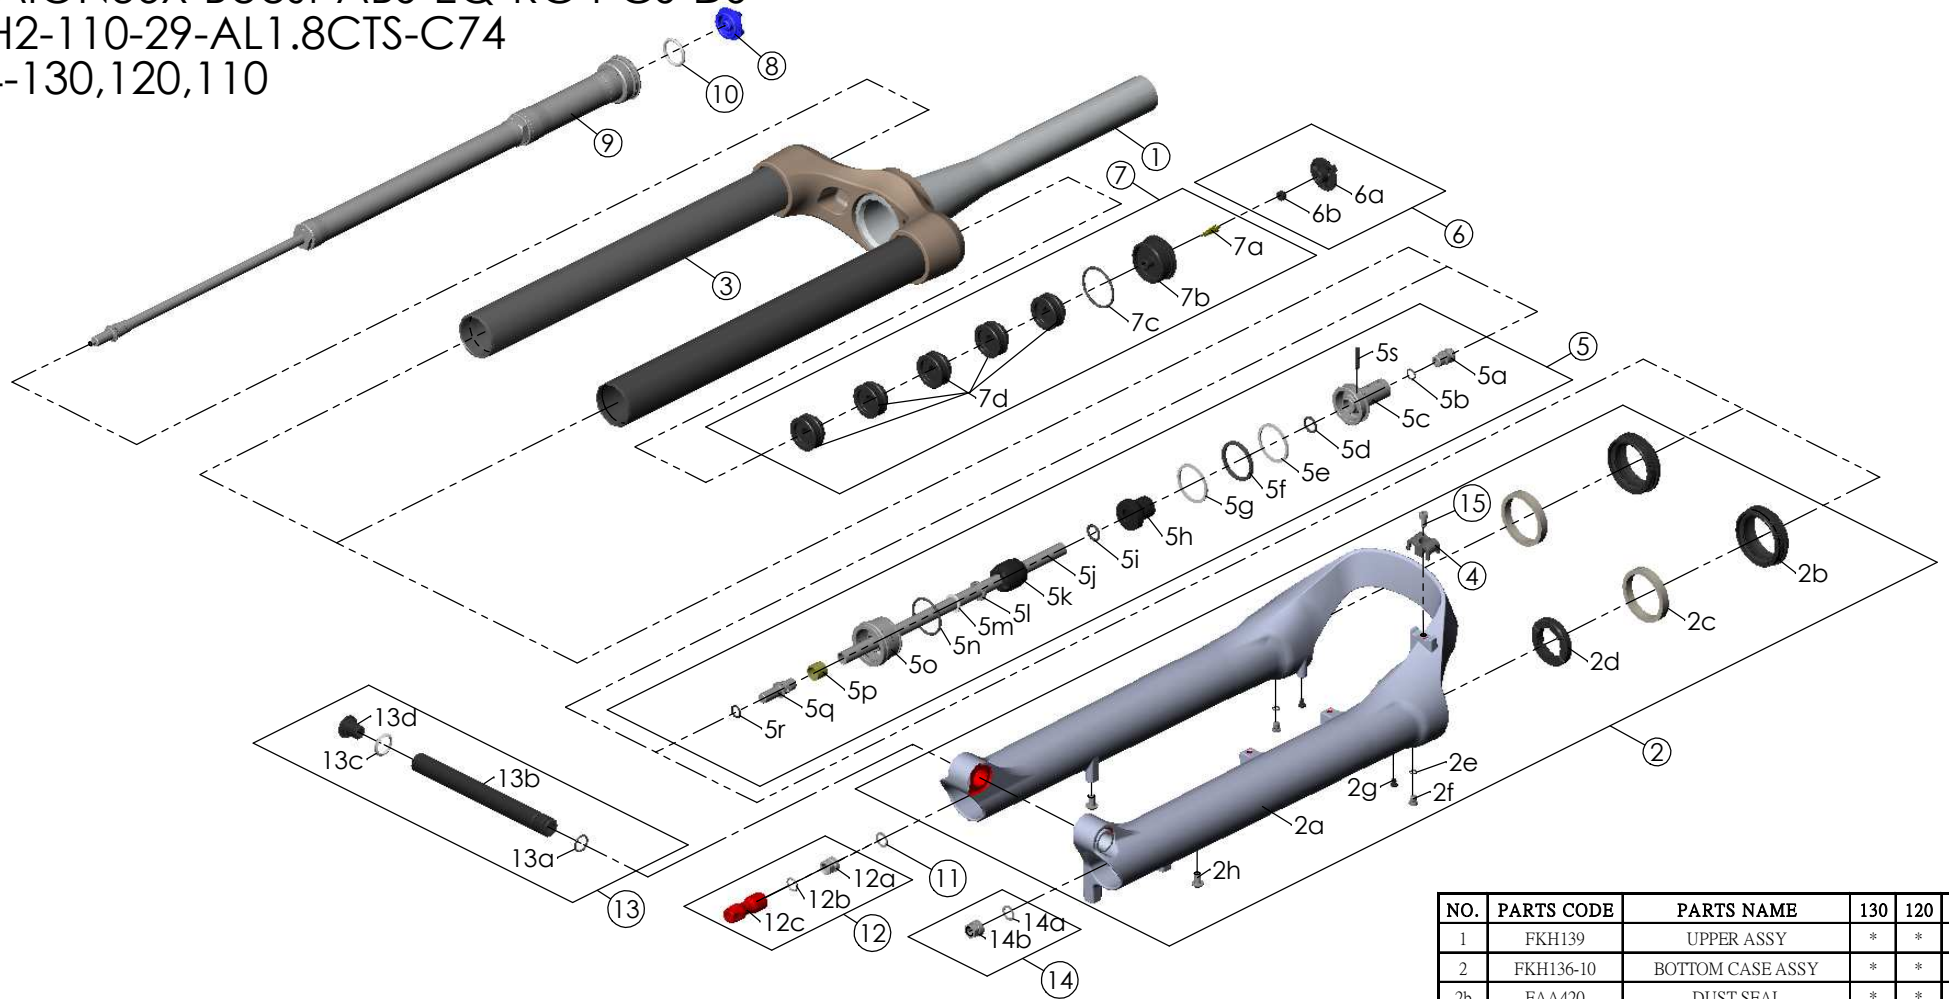

SF25AION36X-Boost-ABS-EQ-RC-PCS-DS-
15AH2-110-29-AL1.8CTS-C74
-O44-130,120,110

Date	2023.07.25	Version	0
Amended			

NO.	PARTS CODE	PARTS NAME	130	120	110	QT
11	CSS014	WASHER	*	*	*	1
12	FKE583	REBOUND KNOB ASSY	*	*	*	1
13	FKA117-00	15AH2-110 AXLE SET	*	*	*	1
14	FKA063-03	FIXING NUT SET	*	*	*	1
15	FSB513	GUIDE FIXING BOLT	*	*	*	1

NO.	PARTS CODE	PARTS NAME	130	120	110	QT
6	FKE595	VALVE CAP ASSY	*	*	*	1
7	FKE594-32	AIR CAP ASSY	*			1
	FKE594-42			*		1
	FKE594-52				*	1
7d	FEG270	VOLUME REDUCER	*			8
	FEG270			*		9
	FEG270				*	10
8	FEE862	ADJUST KNOB	*	*	*	1
9	FUN160-75	RC-PCS UNIT	*	*	*	1
10	FAA136	O RING	*	*	*	1

NO.	PARTS CODE	PARTS NAME	130	120	110	QT
1	FKH139	UPPER ASSY	*	*	*	1
2	FKH136-10	BOTTOM CASE ASSY	*	*	*	1
2b	FAA420	DUST SEAL	*	*	*	2
2c	FAA421-10	OIL WIPER	*	*	*	2
2d	FEP233-20	BOTTOM BUMPER	*	*	*	1
2e	FAA270	O RING	*	*	*	2
2f	FSB188	SEAL SCREW	*	*	*	2
2g	FAA200-10	MOUNT CAP	*	*	*	2
2h	FSB203	FIXING BOLT	*	*	*	2
3	FEG397-40	O RING	*	*	*	1
4	FEG519	CABLE CLIP	*	*	*	1
5	FKE587-02	SUPPORT TUBE ASSY-130	*			1
	FKE587-12	SUPPORT TUBE ASSY-120		*		1
	FKE587-22	SUPPORT TUBE ASSY-110			*	1