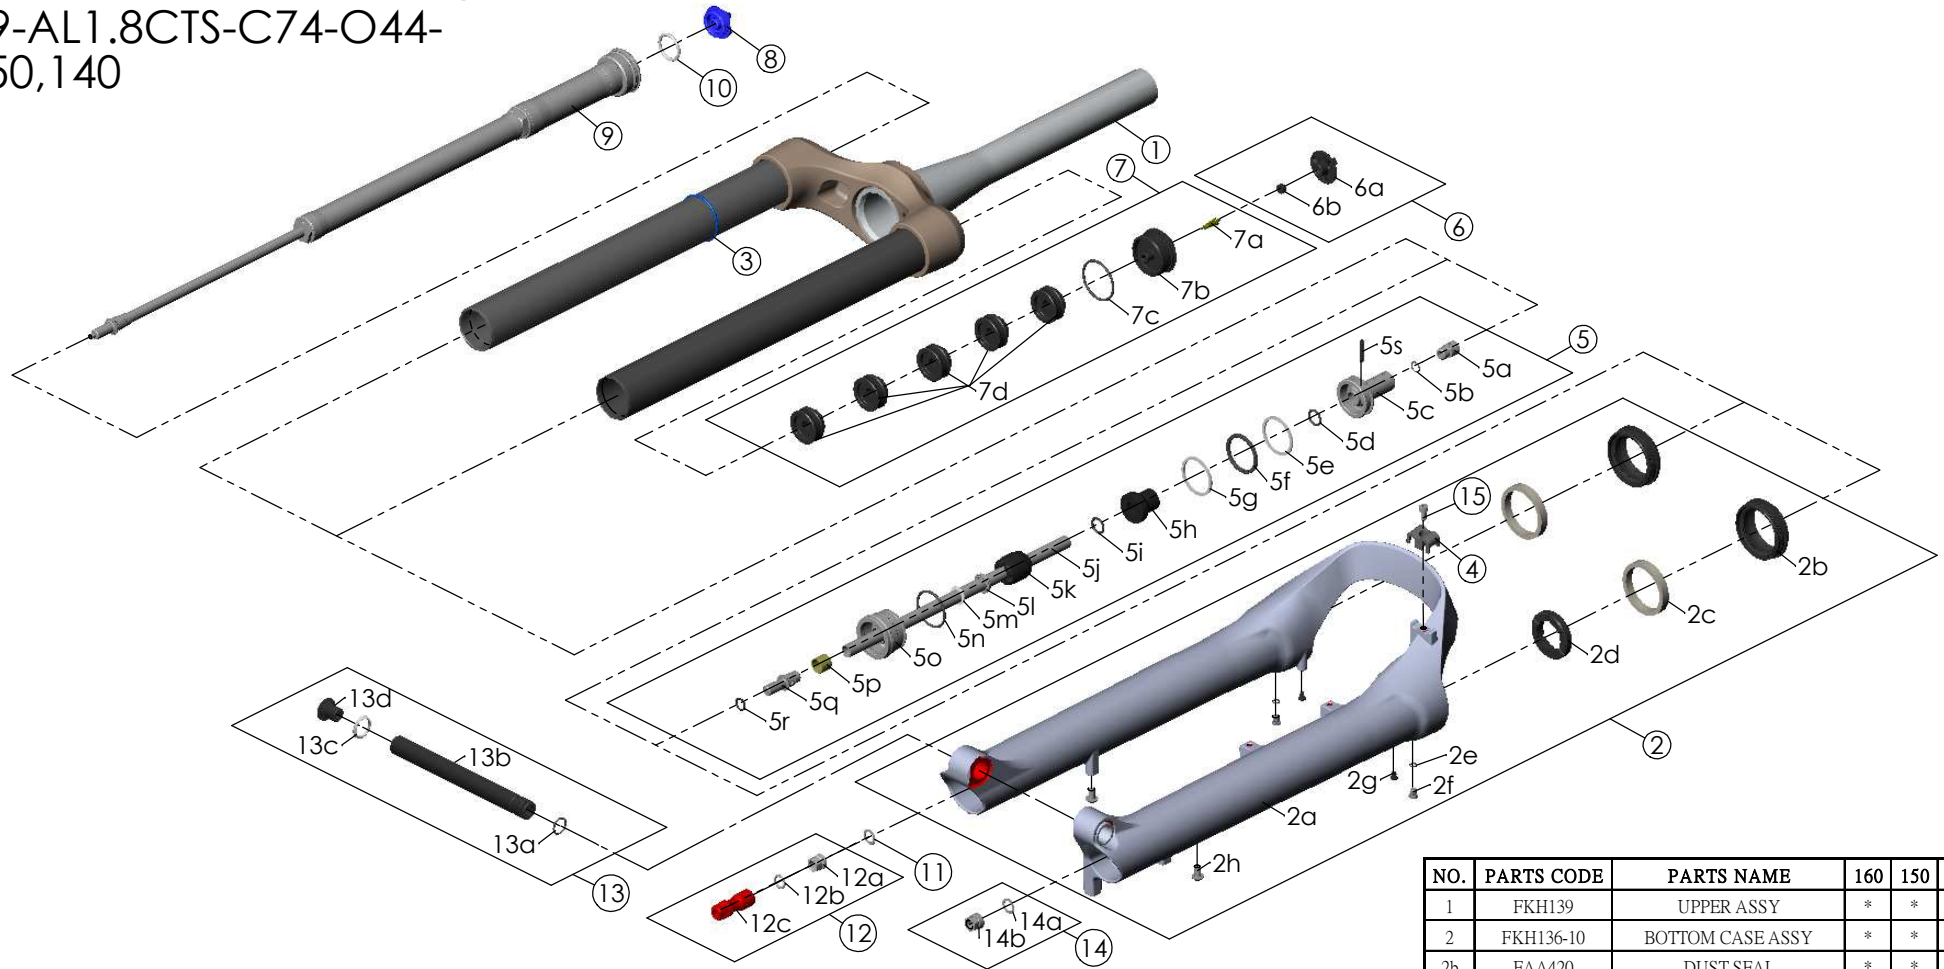

Date	2023.07.25	Version	0
Amended			

SF25AION36X-Boost-ABS-EQ-RC-PCS-DS-15AH2-
110-29-AL1.8CTS-C74-O44-
160,150,140

NO.	PARTS CODE	PARTS NAME	160	150	140	QT
11	CSS014	WASHER	*	*	*	1
12	FKE583	REBOUND KNOB ASSY	*	*	*	1
13	FKA117-00	15AH2-110 AXLE SET	*	*	*	1
14	FKA063-03	FIXING NUT SET	*	*	*	1
15	FSB513	GUIDE FIXING BOLT	*	*	*	1

NO.	PARTS CODE	PARTS NAME	160	150	140	QT
6	FKE595	VALVE CAP ASSY	*	*	*	1
7	FKE594-02	AIR CAP ASSY	*			1
	FKE594-12			*		1
	FKE594-22				*	1
7d	FEF270	VOLUME REDUCER	*			5
	FEF270			*		6
	FEF270				*	7
8	FEE862	ADJUST KNOB	*	*	*	1
9	FUN160-75	RC-PCS UNIT	*	*	*	1
10	FAA136	O RING	*	*	*	1

NO.	PARTS CODE	PARTS NAME	160	150	140	QT
1	FKH139	UPPER ASSY	*	*	*	1
2	FKH136-10	BOTTOM CASE ASSY	*	*	*	1
2b	FAA420	DUST SEAL	*	*	*	2
2c	FAA421-10	OIL WIPER	*	*	*	2
2d	FEP233-20	BOTTOM BUMPER	*	*	*	1
2e	FAA270	O RING	*	*	*	2
2f	FSB188	SEAL SCREW	*	*	*	2
2g	FAA200-10	MOUNT CAP	*	*	*	2
2h	FSB203	FIXING BOLT	*	*	*	2
3	FEF397-40	O RING	*	*	*	1
4	FEF519	CABLE CLIP	*	*	*	1
5	FKE587-01	SUPPORT TUBE ASSY-160	*			1
	FKE587-11	SUPPORT TUBE ASSY-150		*		1
	FKE587-21	SUPPORT TUBE ASSY-140			*	1