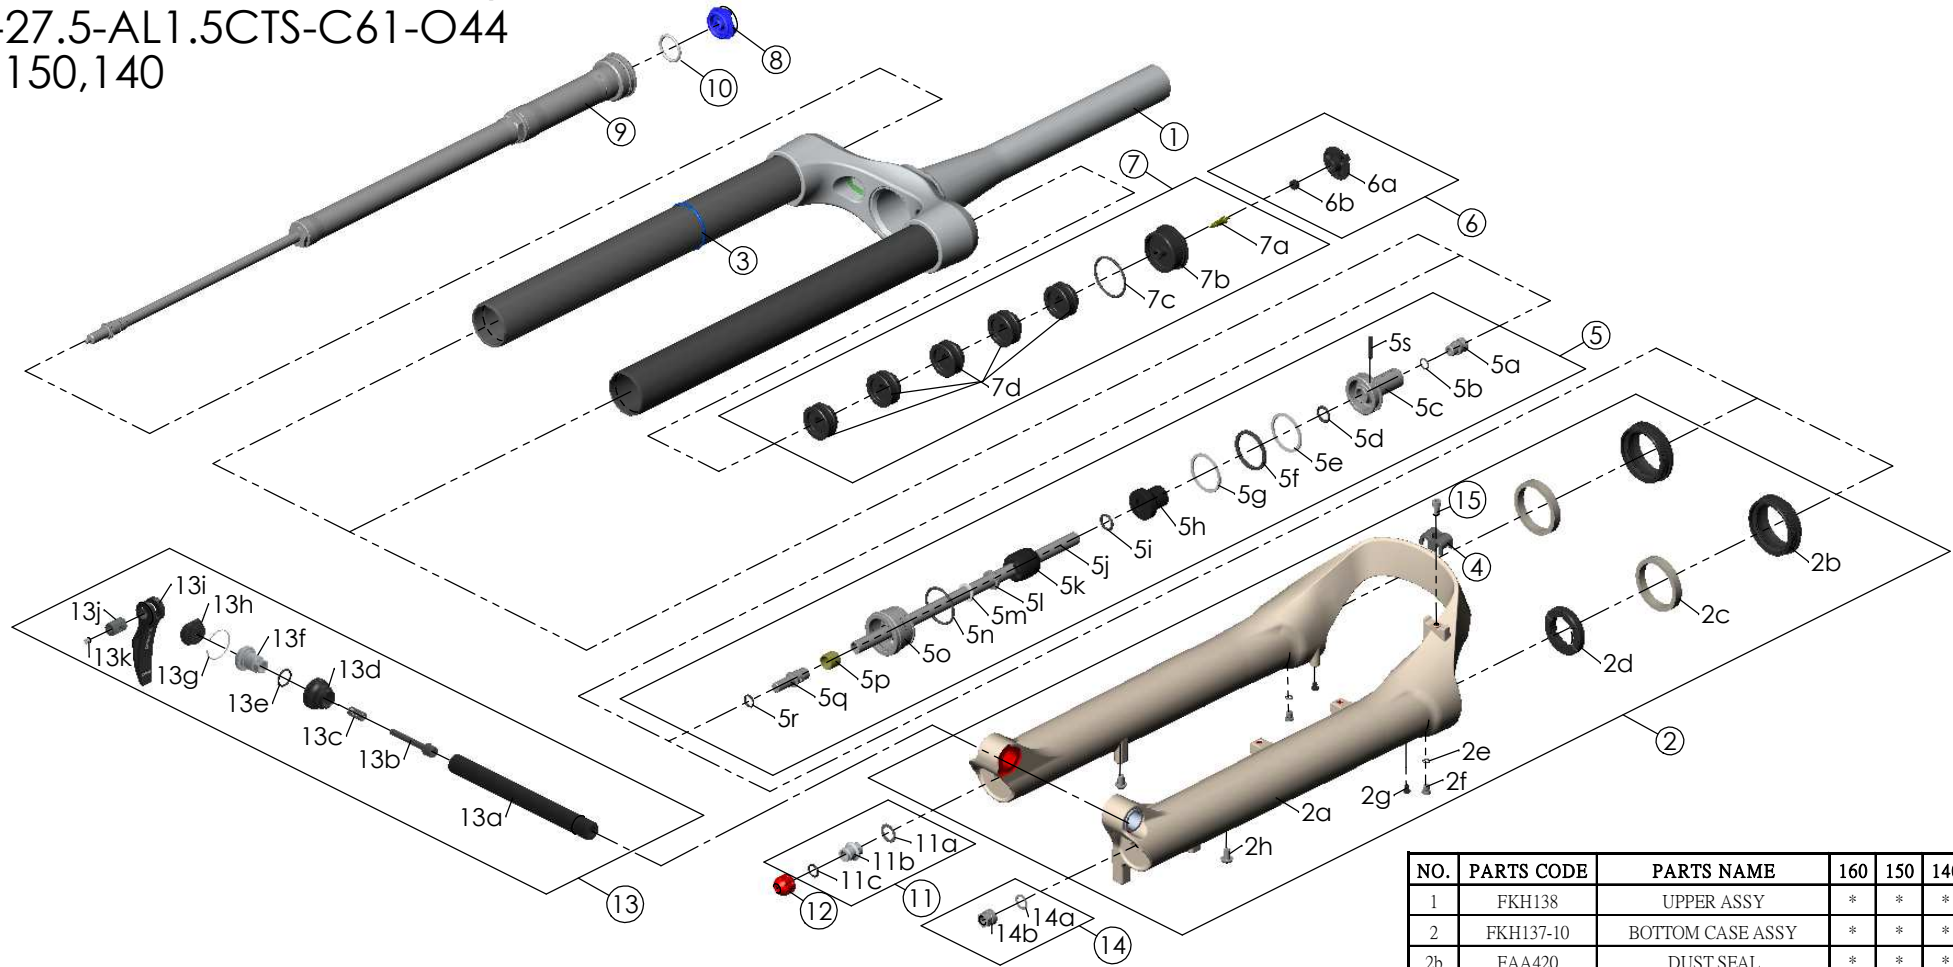

SF25AION36X-Boost-ABS-EQ-RC-PCS-DS-15LH
 -110-27.5-AL1.5CTS-C61-O44
 -160,150,140

Date	2023.07.25	Version	0
Amended			

NO.	PARTS CODE	PARTS NAME	160	150	140	QT
11	FKE436	FIXING NUT SET	*	*	*	1
12	FEG201	REBOUND KNOB	*	*	*	1
13	FKA116-02	15LH-110 AXLE SET	*	*	*	1
14	FKA063-03	FIXING NUT SET	*	*	*	1
15	FSB513	GUIDE FIXING BOLT	*	*	*	1

NO.	PARTS CODE	PARTS NAME	160	150	140	QT
6	FKE595	VALVE CAP ASSY	*	*	*	1
7	FKE594-02	AIR CAP ASSY	*	*	*	1
	FKE594-12		*	*	*	1
	FKE594-22		*	*	*	1
7d	FEG270	VOLUME REDUCER	*	*	*	5
	FEG270		*	*	*	6
	FEG270		*	*	*	7
8	FEE862	ADJUST KNOB	*	*	*	1
9	FUN160-75	RC-PCS UNIT	*	*	*	1
10	FAA136	O RING	*	*	*	1

NO.	PARTS CODE	PARTS NAME	160	150	140	QT
1	FKH138	UPPER ASSY	*	*	*	1
2	FKH137-10	BOTTOM CASE ASSY	*	*	*	1
2b	FAA420	DUST SEAL	*	*	*	2
2c	FAA421-10	OIL WIPER	*	*	*	2
2d	FEP233-20	BOTTOM BUMPER	*	*	*	1
2e	FAA270	O RING	*	*	*	2
2f	FSB188	SEAL SCREW	*	*	*	2
2g	FAA200-10	MOUNT CAP	*	*	*	2
2h	FSB203	FIXING BOLT	*	*	*	2
3	FEG397-40	O RING	*	*	*	1
4	FEG519	CABLE CLIP	*	*	*	1
5	FKE587-01	SUPPORT TUBE ASSY-160	*	*	*	1
	FKE587-11	SUPPORT TUBE ASSY-150	*	*	*	1
	FKE587-21	SUPPORT TUBE ASSY-140	*	*	*	1