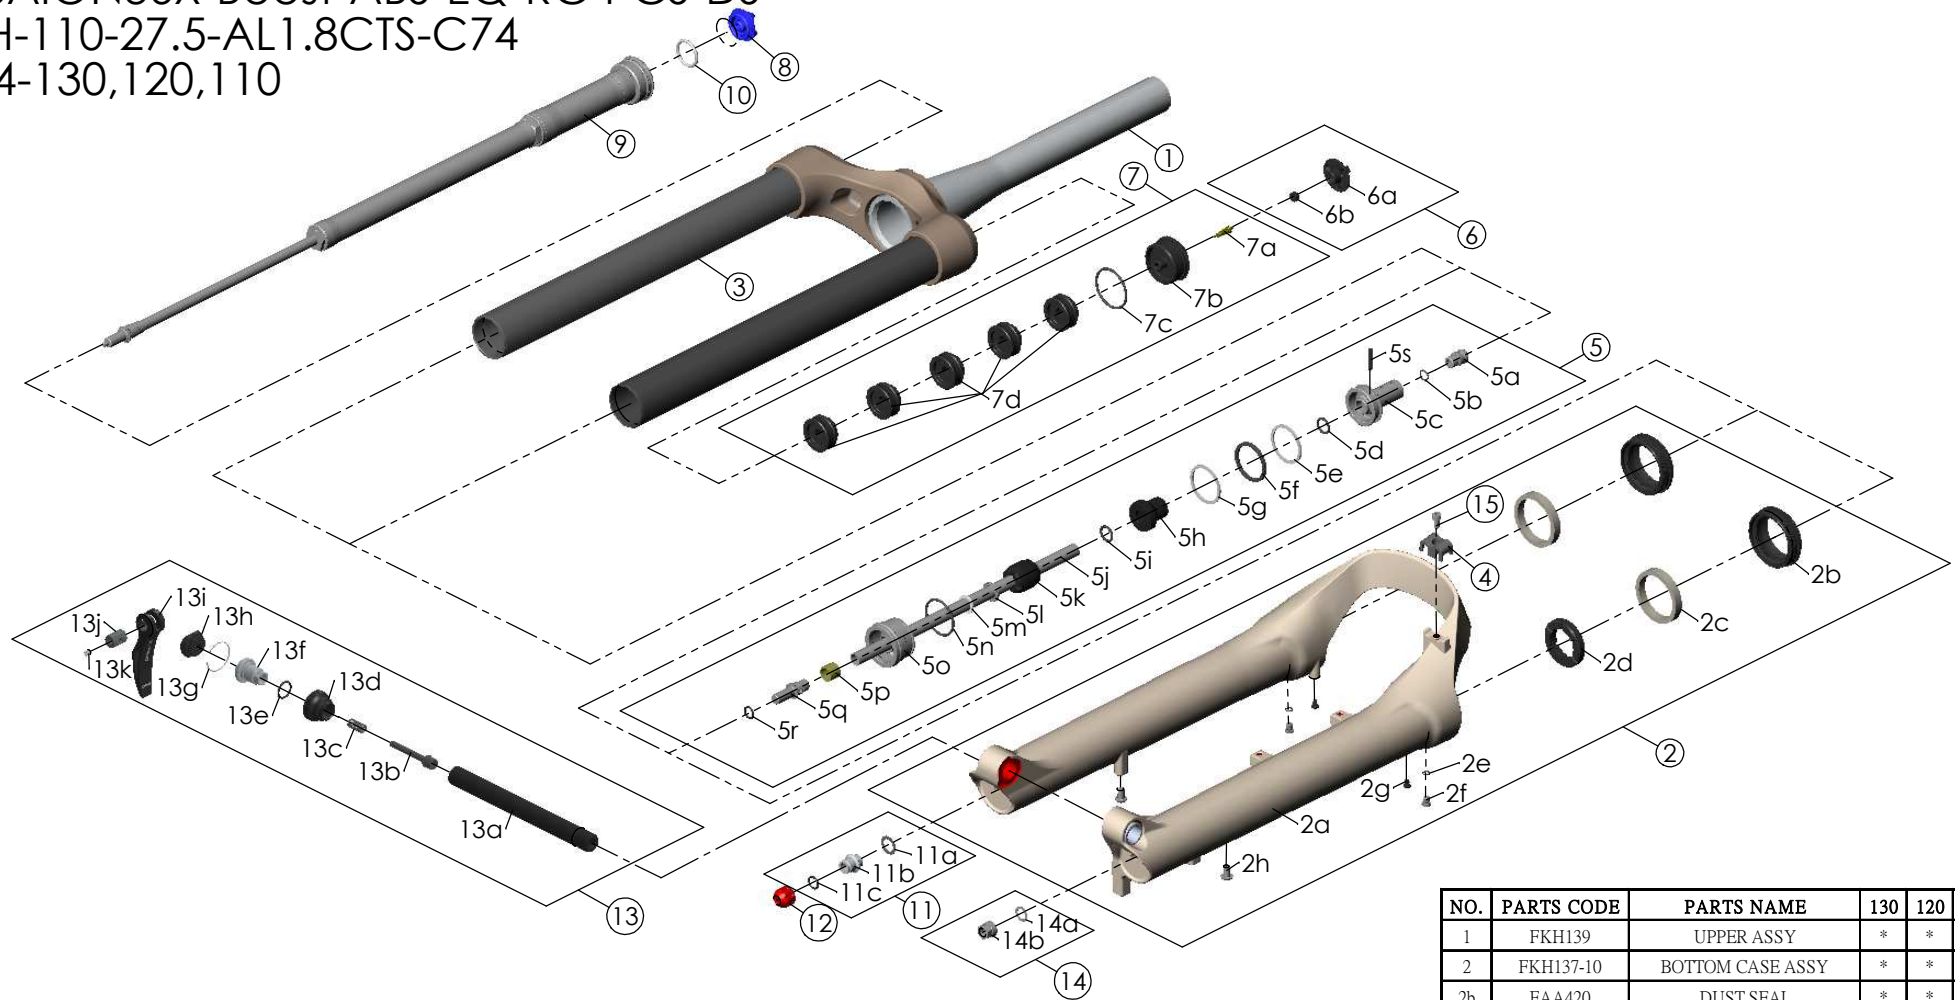

SF25AION36X-Boost-ABS-EQ-RC-PCS-DS-  
 15LH-110-27.5-AL1.8CTS-C74  
 -O44-130,120,110

Date	2023.07.25	Version	0
Amended			

NO.	PARTS CODE	PARTS NAME	130	120	110	QT
11	FKE436	FIXING NUT SET	*	*	*	1
12	FEG201	REBOUND KNOB	*	*	*	1
13	FKA116-02	15LH-110 AXLE SET	*	*	*	1
14	FKA063-03	FIXING NUT SET	*	*	*	1
15	FSB513	GUIDE FIXING BOLT	*	*	*	1

NO.	PARTS CODE	PARTS NAME	130	120	110	QT
6	FKE595	VALVE CAP ASSY	*	*	*	1
7	FKE594-32	AIR CAP ASSY	*			1
	FKE594-42			*		1
	FKE594-52				*	1
7d	FEG270	VOLUME REDUCER	*			8
	FEG270			*		9
	FEG270				*	10
8	FEE862	ADJUST KNOB	*	*	*	1
9	FUN160-75	RC-PCS UNIT	*	*	*	1
10	FAA136	O RING	*	*	*	1

NO.	PARTS CODE	PARTS NAME	130	120	110	QT
1	FKH139	UPPER ASSY	*	*	*	1
2	FKH137-10	BOTTOM CASE ASSY	*	*	*	1
2b	FAA420	DUST SEAL	*	*	*	2
2c	FAA421-10	OIL WIPER	*	*	*	2
2d	FEP233-20	BOTTOM BUMPER	*	*	*	1
2e	FAA270	O RING	*	*	*	2
2f	FSB188	SEAL SCREW	*	*	*	2
2g	FAA200-10	MOUNT CAP	*	*	*	2
2h	FSB203	FIXING BOLT	*	*	*	2
3	FEG397-40	O RING	*	*	*	1
4	FEG519	CABLE CLIP	*	*	*	1
5	FKE587-02	SUPPORT TUBE ASSY-130	*			1
	FKE587-12	SUPPORT TUBE ASSY-120		*		1
	FKE587-22	SUPPORT TUBE ASSY-110			*	1