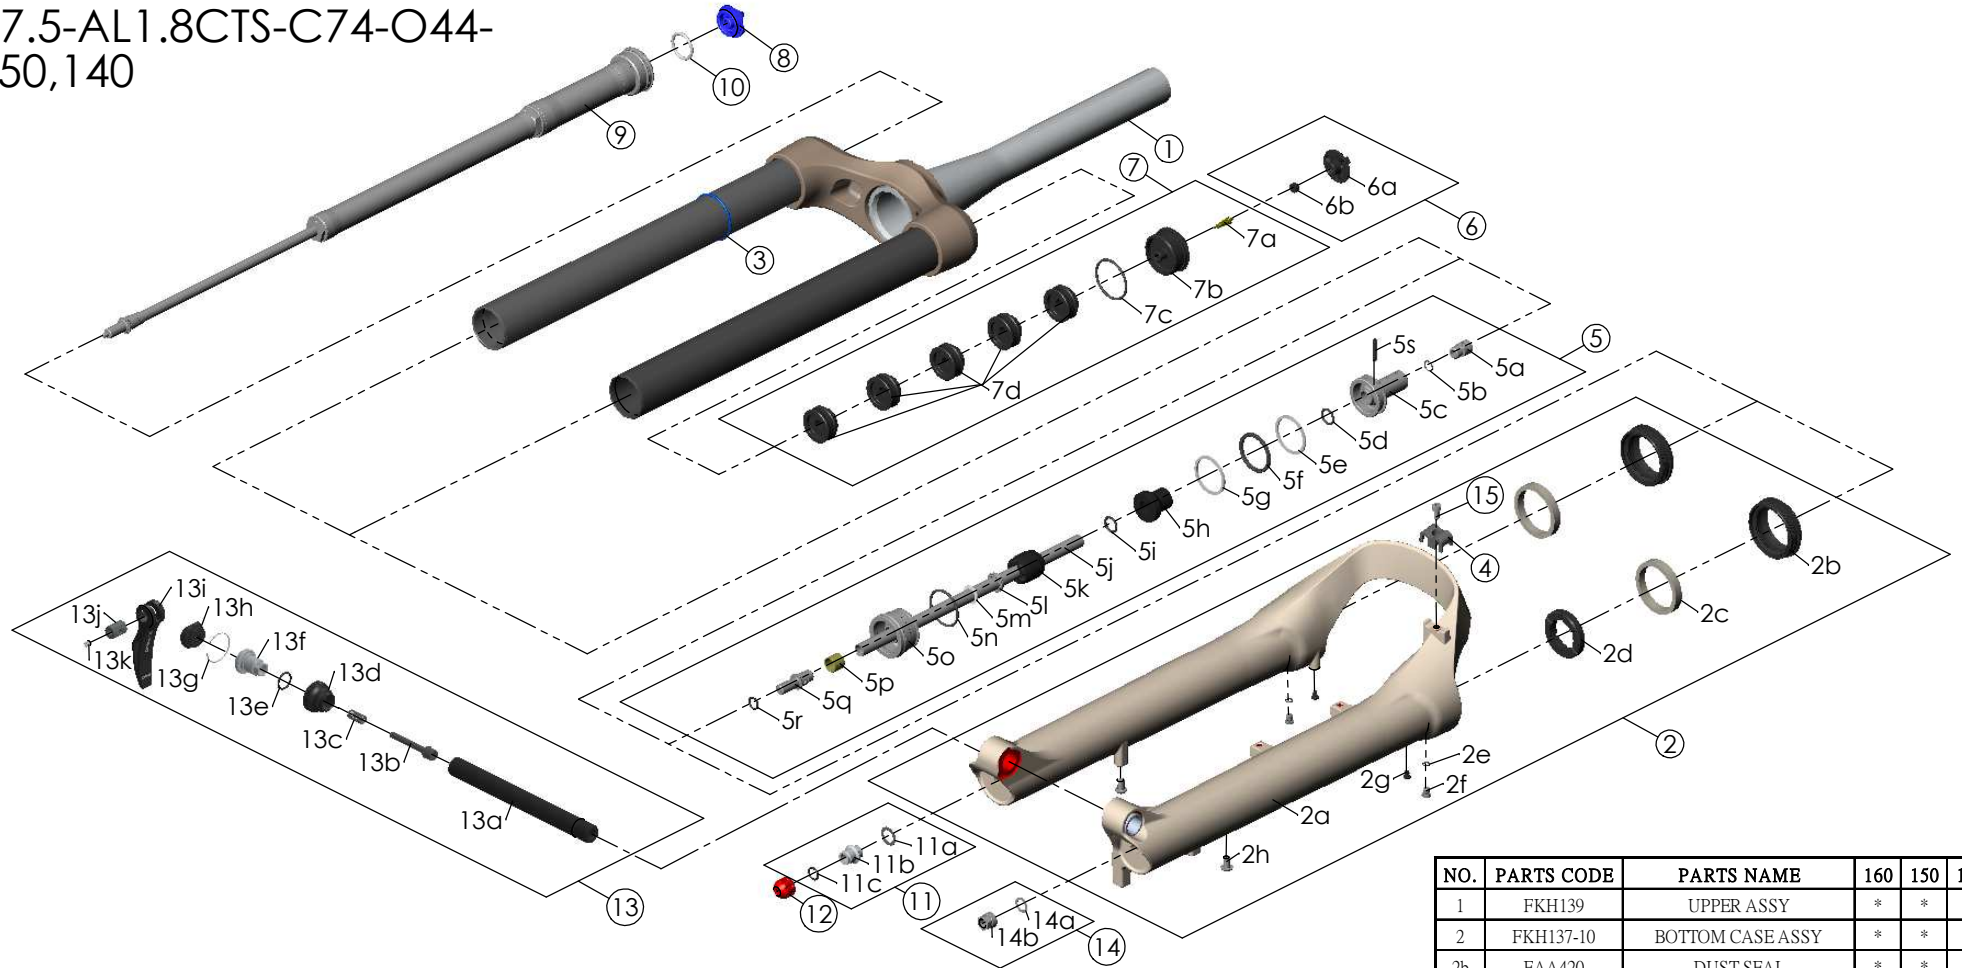

SF25AION36X-Boost-ABS-EQ-RC-PCS-DS-15LH-
110-27.5-AL1.8CTS-C74-O44-
160,150,140

Date	2023.07.25	Version	0
Amended			

NO.	PARTS CODE	PARTS NAME	160	150	140	QT
11	FKE436	FIXING NUT SET	*	*	*	1
12	FEF201	REBOUND KNOB	*	*	*	1
13	FKA116-02	15LH-110 AXLE SET	*	*	*	1
14	FKA063-03	FIXING NUT SET	*	*	*	1
15	FSB513	GUIDE FIXING BOLT	*	*	*	1

NO.	PARTS CODE	PARTS NAME	160	150	140	QT
6	FKE595	VALVE CAP ASSY	*	*	*	1
7	FKE594-02	AIR CAP ASSY	*	*	*	1
	FKE594-12		*	*	*	1
	FKE594-22		*	*	*	1
7d	FEF270	VOLUME REDUCER	*	*	*	5
	FEF270		*	*	*	6
	FEF270		*	*	*	7
8	FEE862	ADJUST KNOB	*	*	*	1
9	FUN160-75	RC-PCS UNIT	*	*	*	1
10	FAA136	O RING	*	*	*	1

NO.	PARTS CODE	PARTS NAME	160	150	140	QT
1	FKH139	UPPER ASSY	*	*	*	1
2	FKH137-10	BOTTOM CASE ASSY	*	*	*	1
2b	FAA420	DUST SEAL	*	*	*	2
2c	FAA421-10	OIL WIPER	*	*	*	2
2d	FEP233-20	BOTTOM BUMPER	*	*	*	1
2e	FAA270	O RING	*	*	*	2
2f	FSB188	SEAL SCREW	*	*	*	2
2g	FAA200-10	MOUNT CAP	*	*	*	2
2h	FSB203	FIXING BOLT	*	*	*	2
3	FEF397-40	O RING	*	*	*	1
4	FEF519	CABLE CLIP	*	*	*	1
5	FKE587-01	SUPPORT TUBE ASSY-160	*	*	*	1
	FKE587-11	SUPPORT TUBE ASSY-150	*	*	*	1
	FKE587-21	SUPPORT TUBE ASSY-140	*	*	*	1