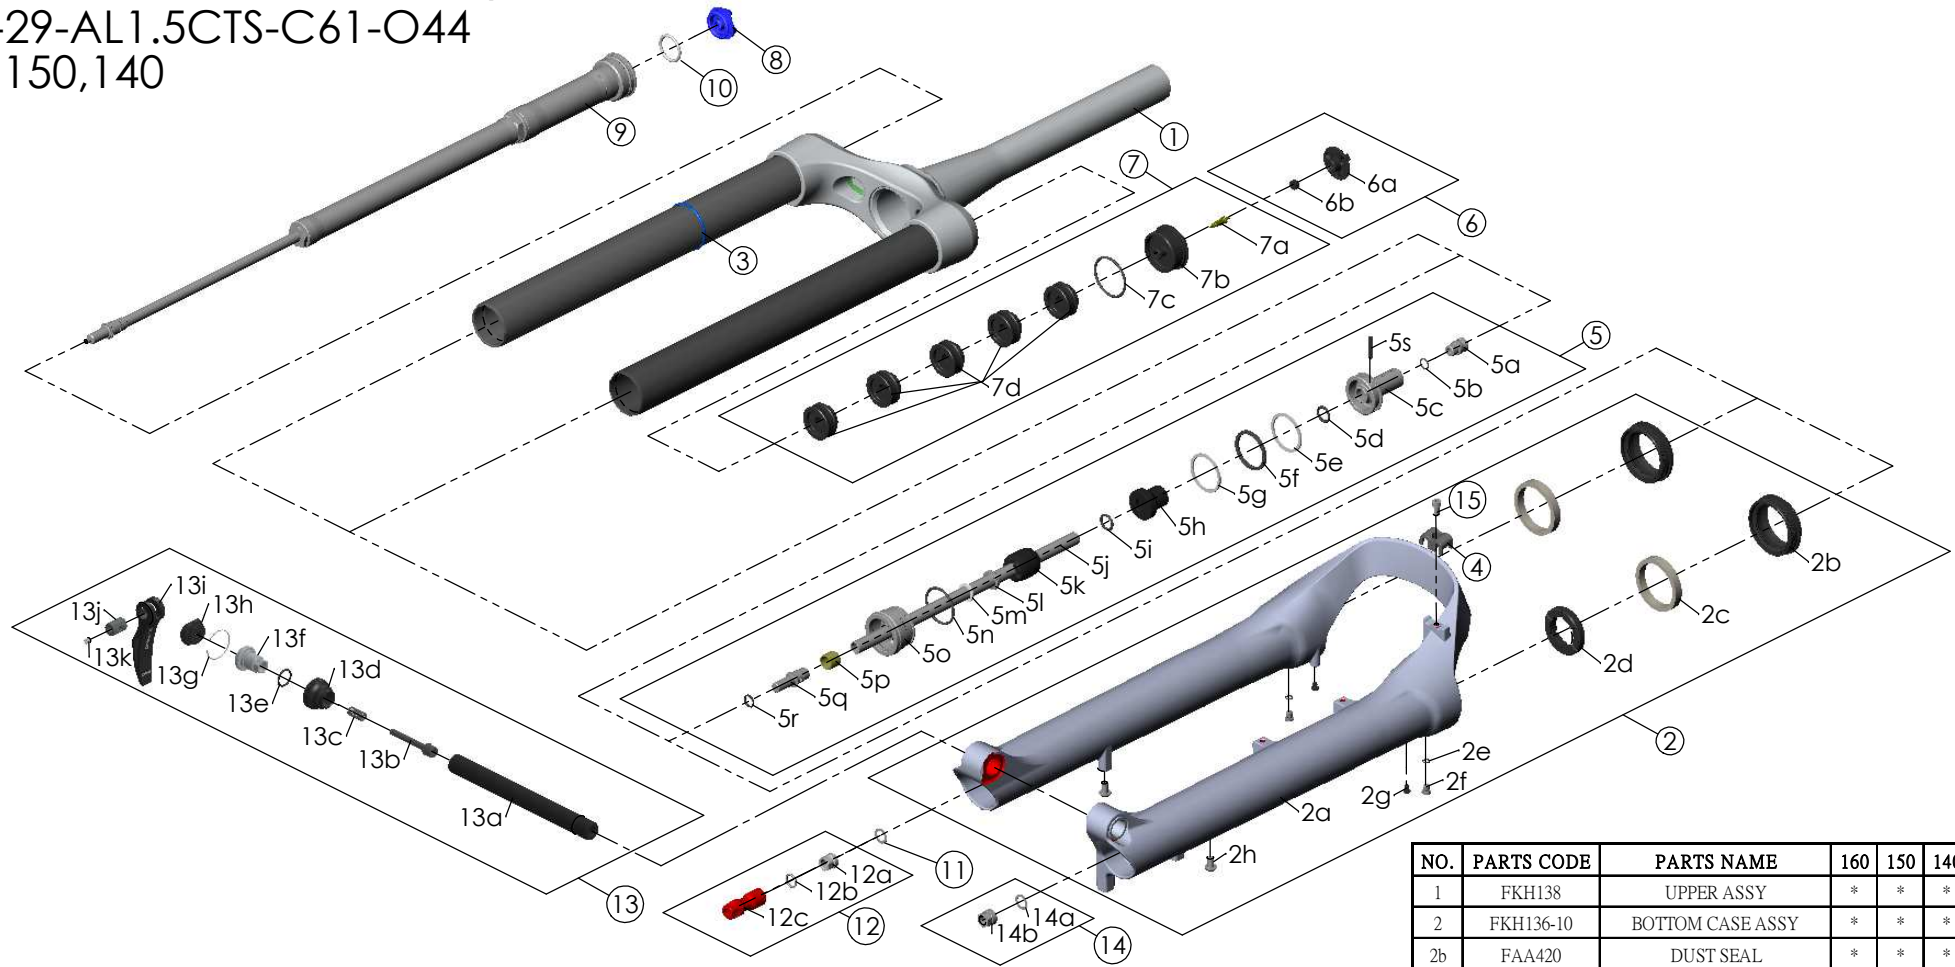

SF25AION36X-Boost-ABS-EQ-RC-PCS-DS-15LH
 -110-29-AL1.5CTS-C61-O44
 -160,150,140

Date	2023.07.25	Version	0
Amended			

NO.	PARTS CODE	PARTS NAME	160	150	140	QT
11	CSS014	WASHER	*	*	*	1
12	FKE583	REBOUND KNOB ASSY	*	*	*	1
13	FKA116-02	15LH-110 AXLE SET	*	*	*	1
14	FKA063-03	FIXING NUT SET	*	*	*	1
15	FSB513	GUIDE FIXING BOLT	*	*	*	1

NO.	PARTS CODE	PARTS NAME	160	150	140	QT
6	FKE595	VALVE CAP ASSY	*	*	*	1
7	FKE594-02	AIR CAP ASSY	*			1
	FKE594-12			*		1
	FKE594-22				*	1
7d	FEG270	VOLUME REDUCER	*			5
	FEG270			*		6
	FEG270				*	7
8	FEE862	ADJUST KNOB	*	*	*	1
9	FUN160-75	RC-PCS UNIT	*	*	*	1
10	FAA136	O RING	*	*	*	1

NO.	PARTS CODE	PARTS NAME	160	150	140	QT
1	FKH138	UPPER ASSY	*	*	*	1
2	FKH136-10	BOTTOM CASE ASSY	*	*	*	1
2b	FAA420	DUST SEAL	*	*	*	2
2c	FAA421-10	OIL WIPER	*	*	*	2
2d	FEP233-20	BOTTOM BUMPER	*	*	*	1
2e	FAA270	O RING	*	*	*	2
2f	FSB188	SEAL SCREW	*	*	*	2
2g	FAA200-10	MOUNT CAP	*	*	*	2
2h	FSB203	FIXING BOLT	*	*	*	2
3	FEG397-40	O RING	*	*	*	1
4	FEG519	CABLE CLIP	*	*	*	1
5	FKE587-01	SUPPORT TUBE ASSY-160	*			1
	FKE587-11	SUPPORT TUBE ASSY-150		*		1
	FKE587-21	SUPPORT TUBE ASSY-140			*	1