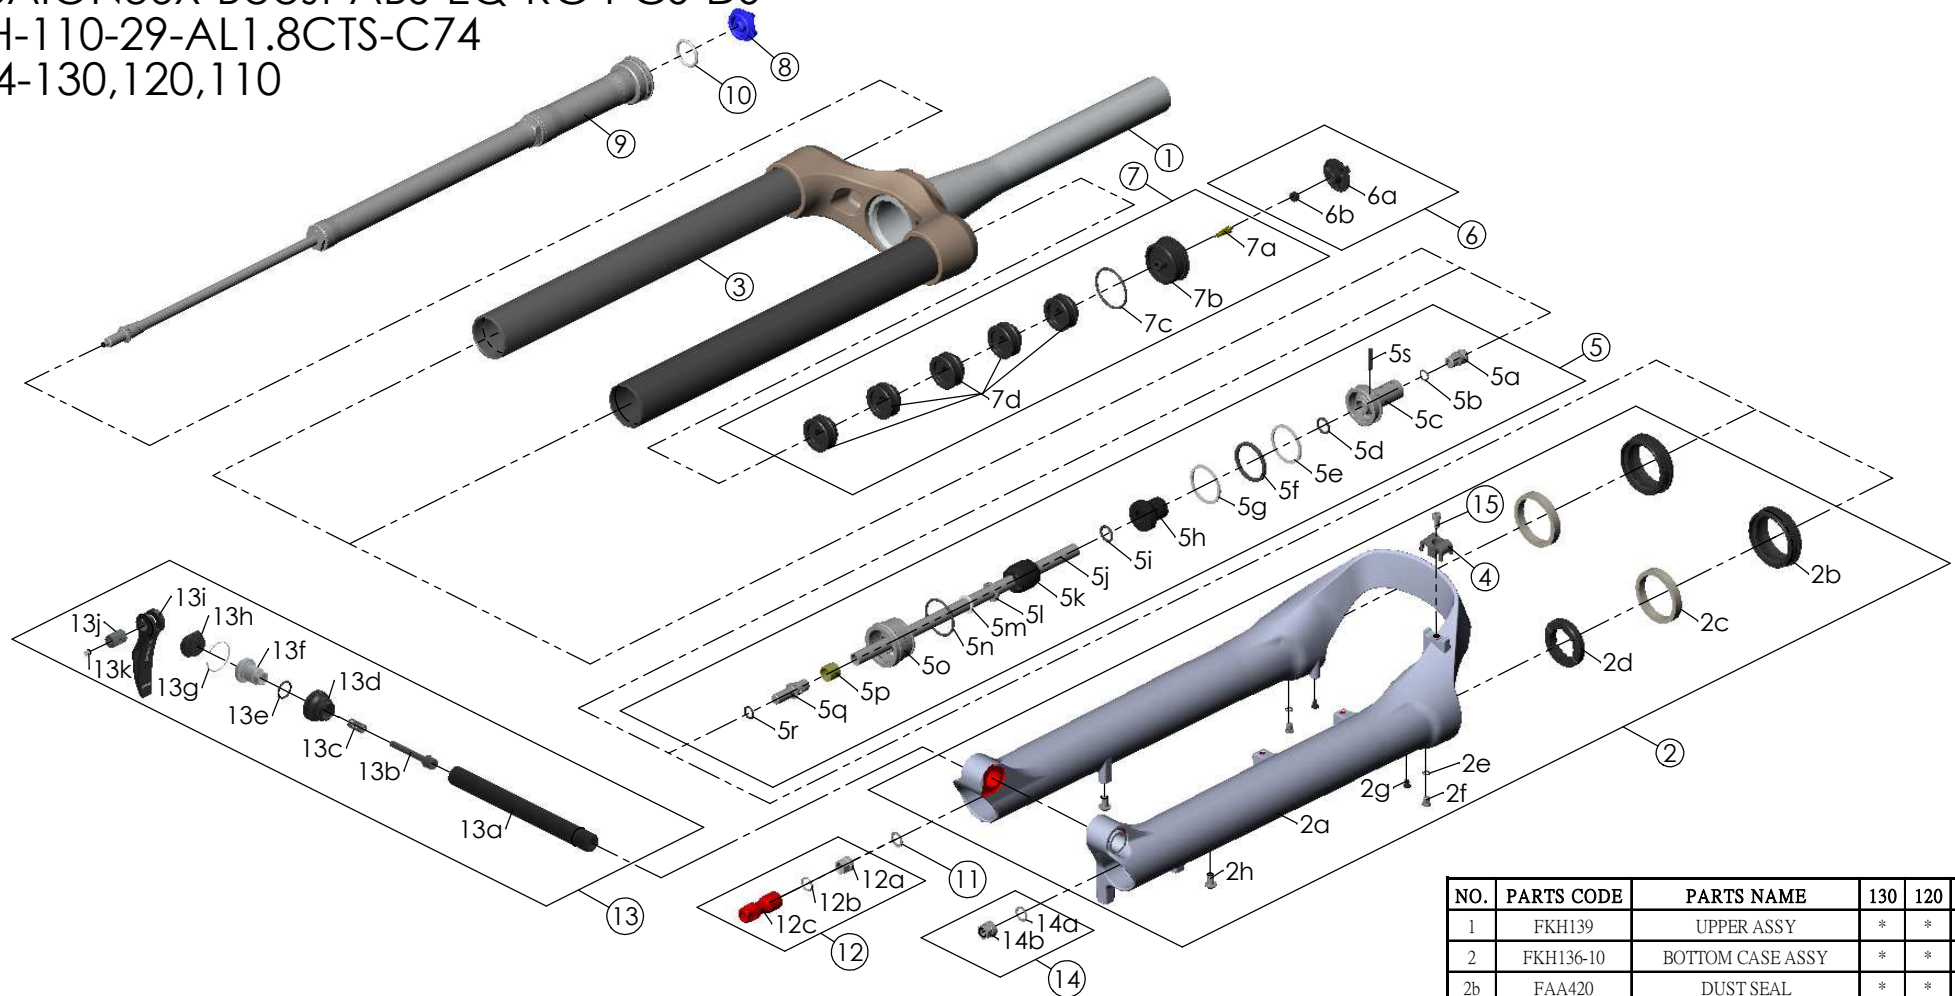

SF25AION36X-Boost-ABS-EQ-RC-PCS-DS-
15LH-110-29-AL1.8CTS-C74
-O44-130,120,110

Date	2023.07.25	Version	0
Amended			

NO.	PARTS CODE	PARTS NAME	130	120	110	QT
11	CSS014	WASHER	*	*	*	1
12	FKE583	REBOUND KNOB ASSY	*	*	*	1
13	FKA116-02	15LH-110 AXLE SET	*	*	*	1
14	FKA063-03	FIXING NUT SET	*	*	*	1
15	FSB513	GUIDE FIXING BOLT	*	*	*	1

NO.	PARTS CODE	PARTS NAME	130	120	110	QT
6	FKE595	VALVE CAP ASSY	*	*	*	1
7	FKE594-32	AIR CAP ASSY	*			1
	FKE594-42			*		1
	FKE594-52				*	1
7d	FEG270	VOLUME REDUCER	*			8
	FEG270			*		9
	FEG270				*	10
8	FEE862	ADJUST KNOB	*	*	*	1
9	FUN160-75	RC-PCS UNIT	*	*	*	1
10	FAA136	O RING	*	*	*	1

NO.	PARTS CODE	PARTS NAME	130	120	110	QT
1	FKH139	UPPER ASSY	*	*	*	1
2	FKH136-10	BOTTOM CASE ASSY	*	*	*	1
2b	FAA420	DUST SEAL	*	*	*	2
2c	FAA421-10	OIL WIPER	*	*	*	2
2d	FEP233-20	BOTTOM BUMPER	*	*	*	1
2e	FAA270	O RING	*	*	*	2
2f	FSB188	SEAL SCREW	*	*	*	2
2g	FAA200-10	MOUNT CAP	*	*	*	2
2h	FSB203	FIXING BOLT	*	*	*	2
3	FEG397-40	O RING	*	*	*	1
4	FEG519	CABLE CLIP	*	*	*	1
5	FKE587-02	SUPPORT TUBE ASSY-130	*			1
	FKE587-12	SUPPORT TUBE ASSY-120		*		1
	FKE587-22	SUPPORT TUBE ASSY-110			*	1