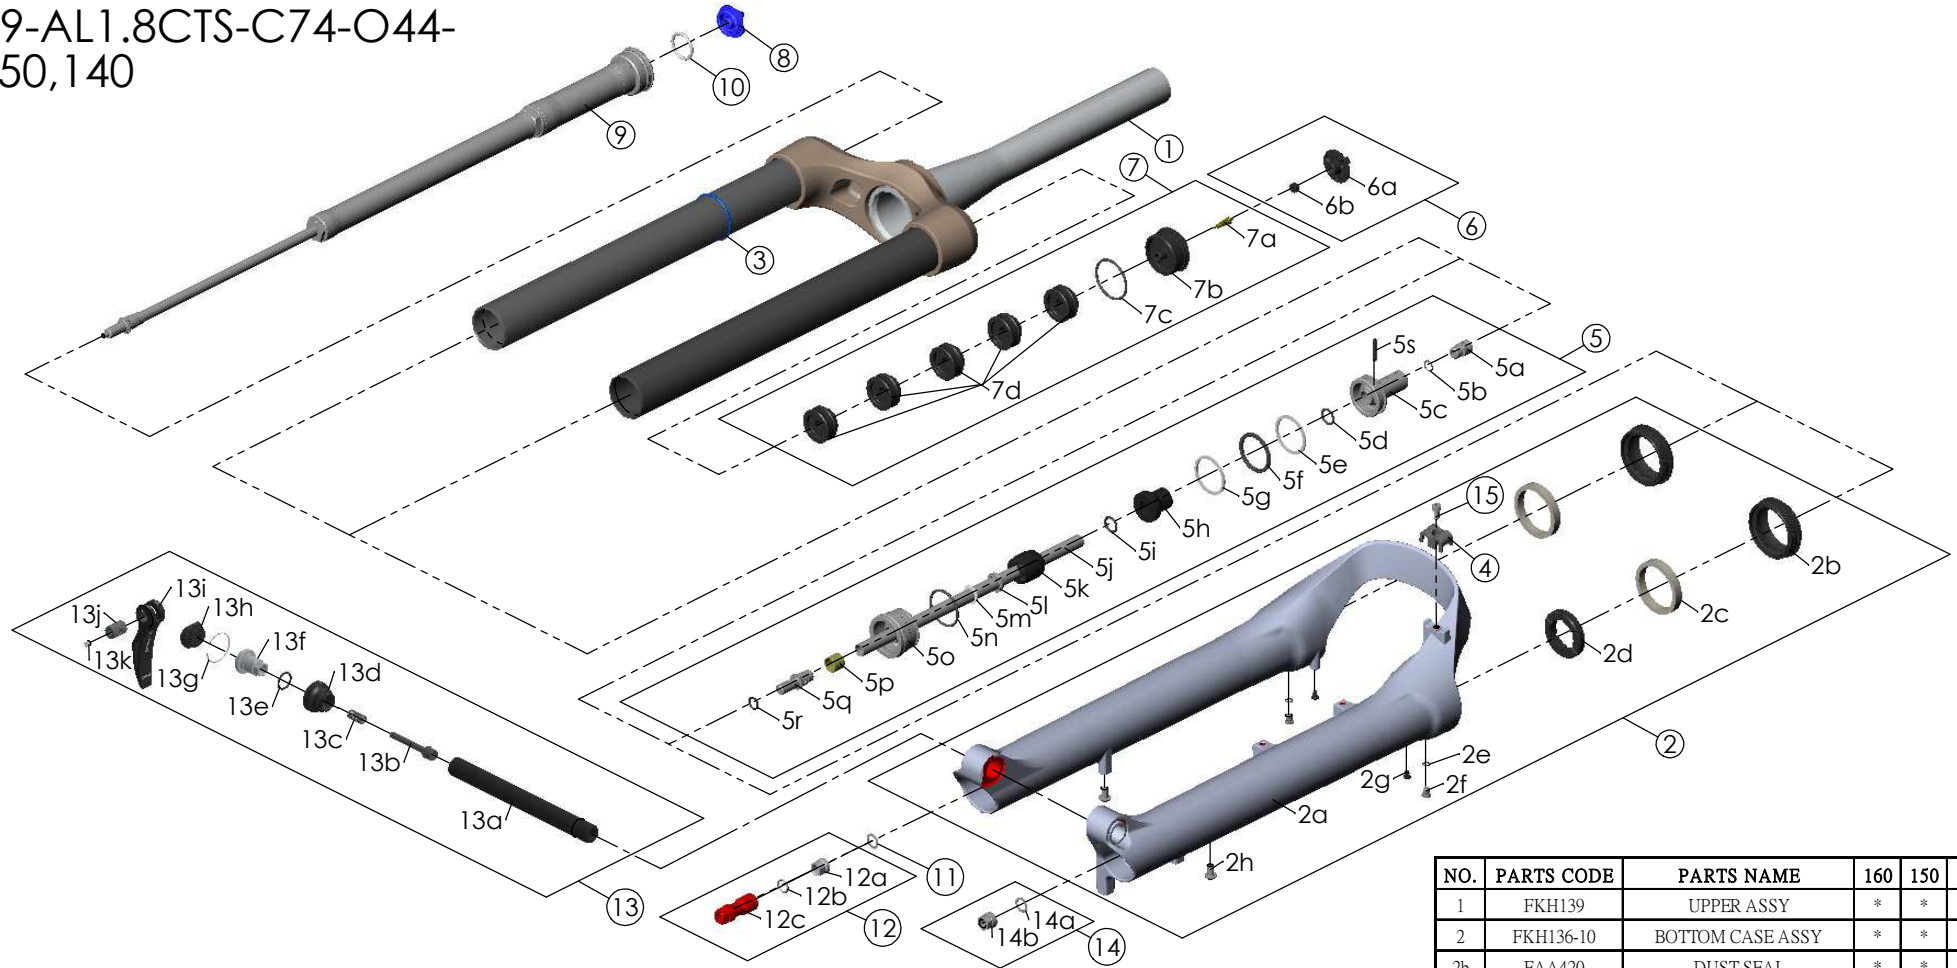

SF25AION36X-Boost-ABS-EQ-RC-PCS-DS-15LH-
110-29-AL1.8CTS-C74-O44-
160,150,140

Date	2023.07.25	Version	0
Amended			

NO.	PARTS CODE	PARTS NAME	160	150	140	QT
11	CSS014	WASHER	*	*	*	1
12	FKE583	REBOUND KNOB ASSY	*	*	*	1
13	FKA116-02	15LH-110 AXLE SET	*	*	*	1
14	FKA063-03	FIXING NUT SET	*	*	*	1
15	FSB513	GUIDE FIXING BOLT	*	*	*	1

NO.	PARTS CODE	PARTS NAME	160	150	140	QT
6	FKE595	VALVE CAP ASSY	*	*	*	1
7	FKE594-02	AIR CAP ASSY	*			1
	FKE594-12			*		1
	FKE594-22				*	1
7d	FEG270	VOLUME REDUCER	*			5
	FEG270			*		6
	FEG270				*	7
8	FEE862	ADJUST KNOB	*	*	*	1
9	FUN160-75	RC-PCS UNIT	*	*	*	1
10	FAA136	O RING	*	*	*	1

NO.	PARTS CODE	PARTS NAME	160	150	140	QT
1	FKH139	UPPER ASSY	*	*	*	1
2	FKH136-10	BOTTOM CASE ASSY	*	*	*	1
2b	FAA420	DUST SEAL	*	*	*	2
2c	FAA421-10	OIL WIPER	*	*	*	2
2d	FEP233-20	BOTTOM BUMPER	*	*	*	1
2e	FAA270	O RING	*	*	*	2
2f	FSB188	SEAL SCREW	*	*	*	2
2g	FAA200-10	MOUNT CAP	*	*	*	2
2h	FSB203	FIXING BOLT	*	*	*	2
3	FEG397-40	O RING	*	*	*	1
4	FEG519	CABLE CLIP	*	*	*	1
5	FKE587-01	SUPPORT TUBE ASSY-160	*			1
	FKE587-11	SUPPORT TUBE ASSY-150		*		1
	FKE587-21	SUPPORT TUBE ASSY-140			*	1