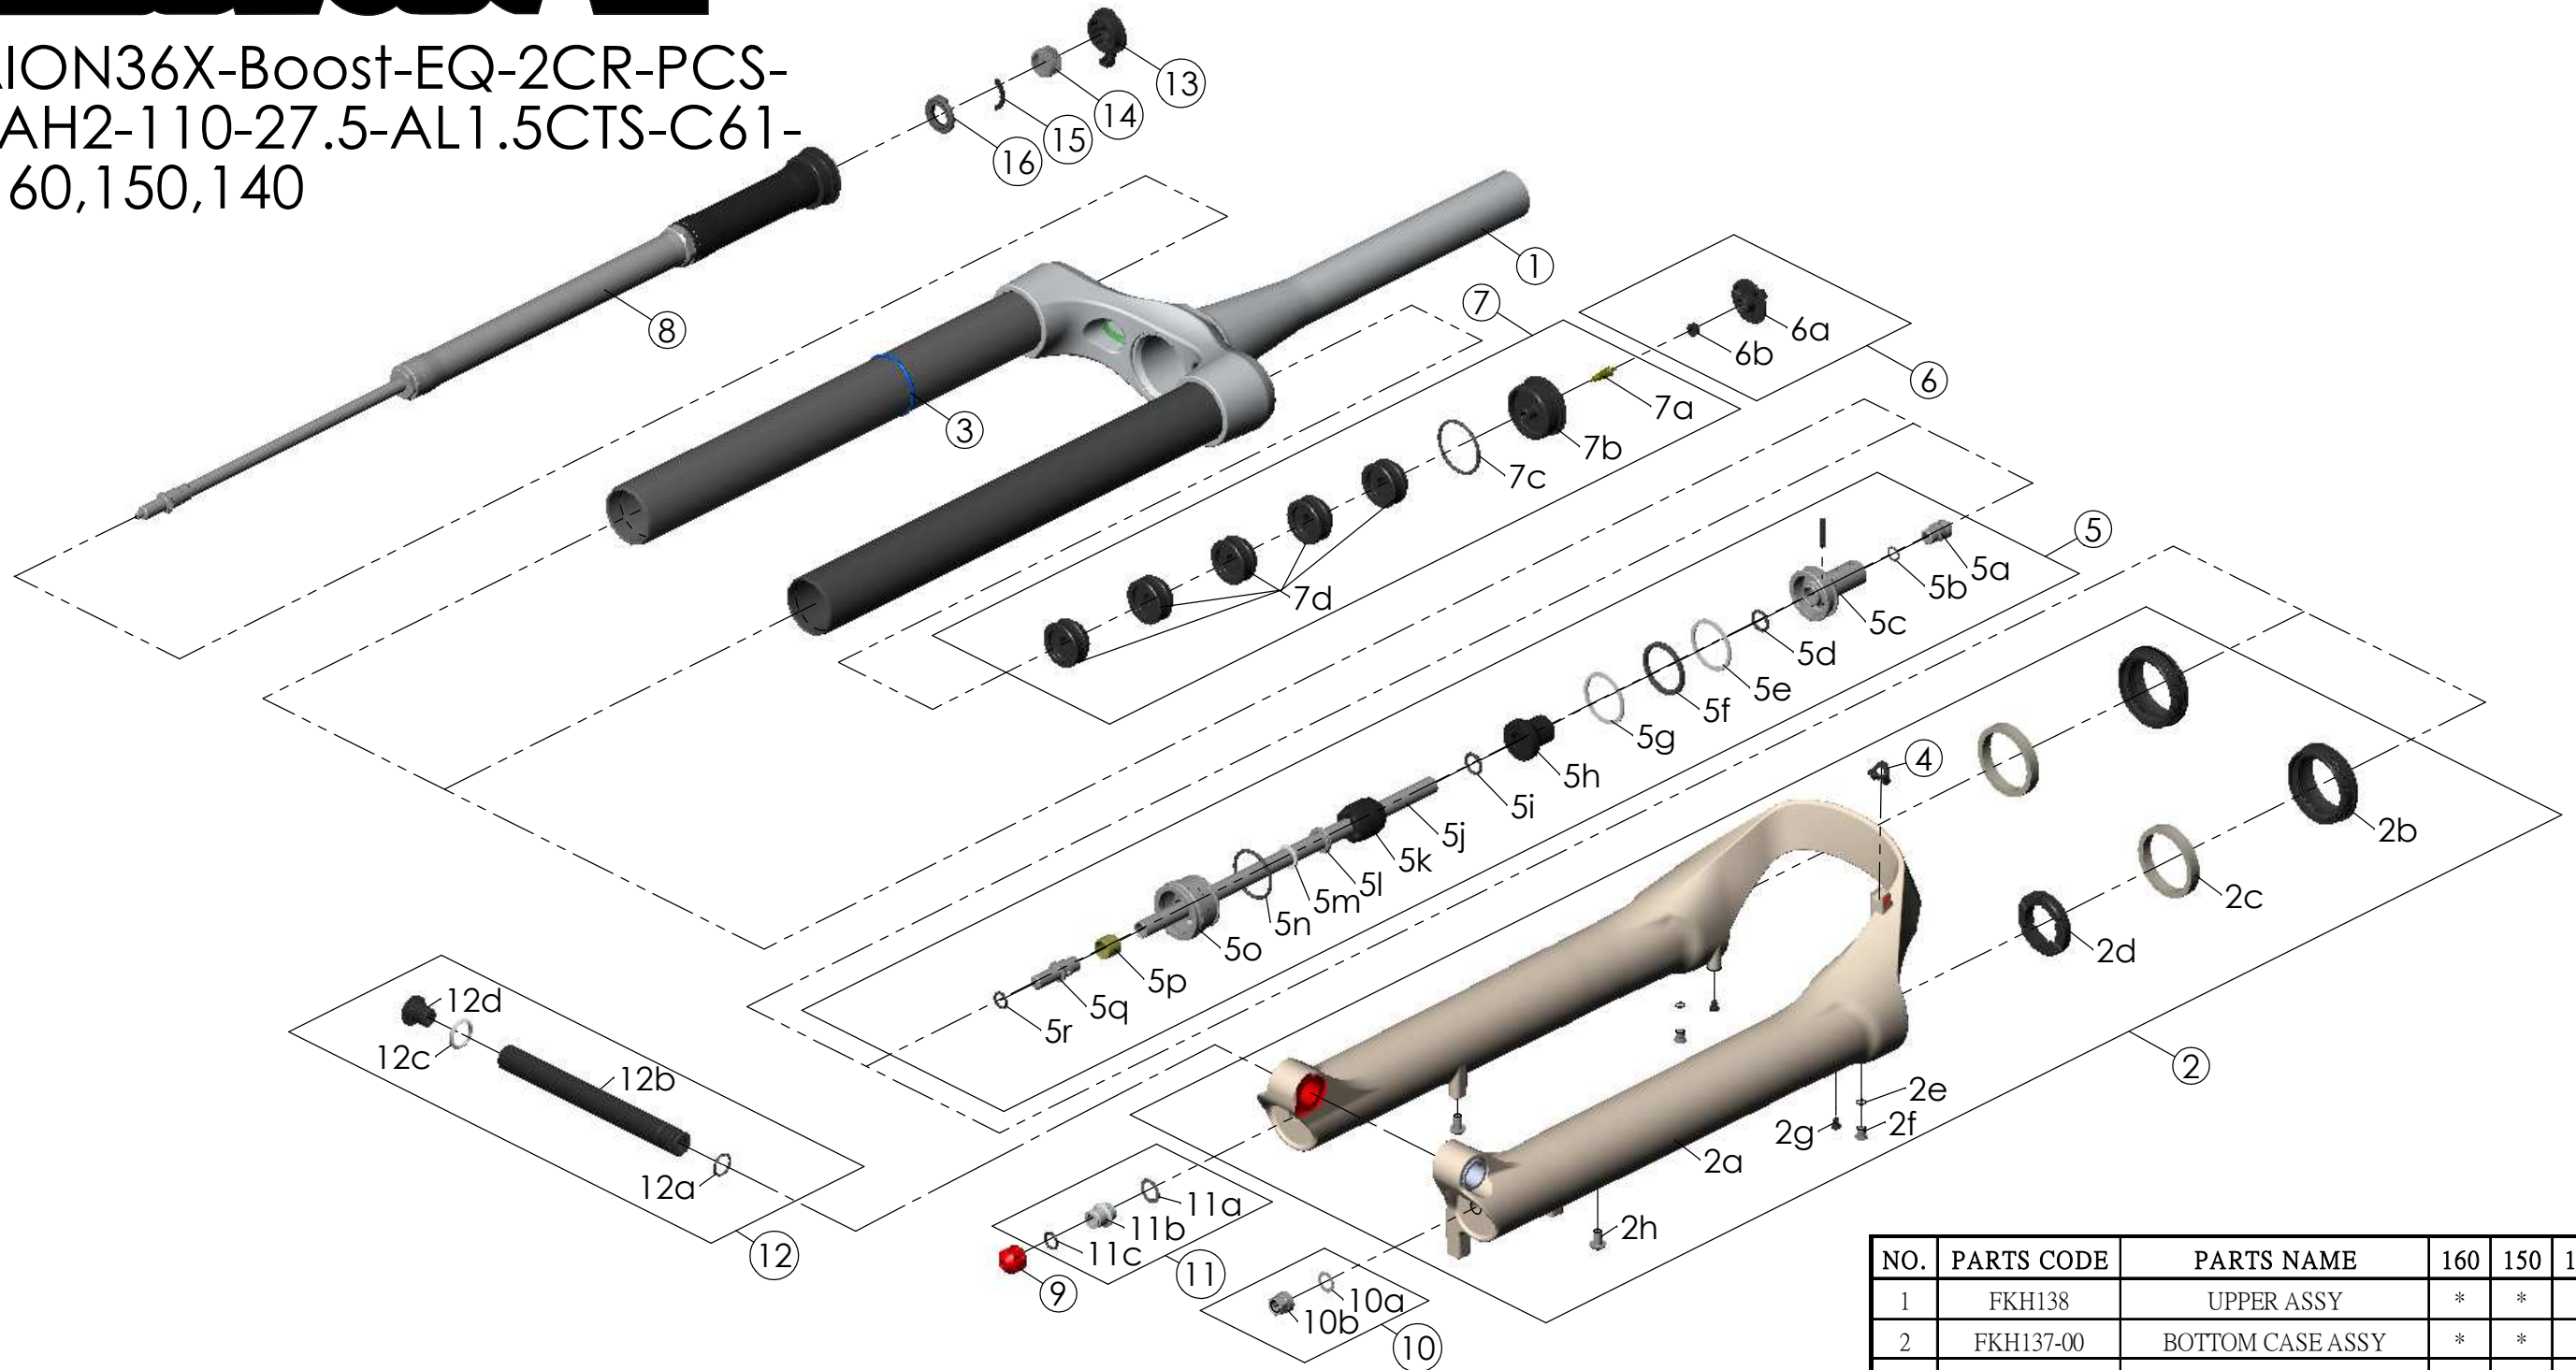

SF25AION36X-Boost-EQ-2CR-PCS-
DS-15AH2-110-27.5-AL1.5CTS-C61-
O44-160,150,140

Date	2023.07.25	Version	0
Amended			

NO.	PARTS CODE	PARTS NAME	160	150	140	QT
11	FKE436	FIXING NUT SET	*	*	*	1
12	FKA117-00	15AH2-110 AXLE SET	*	*	*	1
13	FKE590-01	2CR KNOB ASSY	*	*	*	1
14	FEE256-10	ADJUST CORE	*	*	*	1
15	FEE258	ADJUST CLICK	*	*	*	1
16	FEE257	CLICK HOLDER	*	*	*	1

NO.	PARTS CODE	PARTS NAME	160	150	140	QT
6	FKE595	VALVE CAP ASSY	*	*	*	1
7	FKE594-02	AIR CAP ASSY	*			1
	FKE594-12			*		1
	FKE594-22				*	1
7d	FEG270	VOLUME REDUCER	*			5
	FEG270			*		6
	FEG270				*	7
8	FUN171-75	2CR-PCS UNIT	*	*	*	1
9	FEG201	REBOUND KNOB	*	*	*	1
10	FKA063-03	FIXING NUT SET	*	*	*	1

NO.	PARTS CODE	PARTS NAME	160	150	140	QT
1	FKH138	UPPER ASSY	*	*	*	1
2	FKH137-00	BOTTOM CASE ASSY	*	*	*	1
2b	FAA420	DUST SEAL	*	*	*	2
2c	FAA421-10	OIL WIPER	*	*	*	2
2d	FEP233-20	BOTTOM BUMPER	*	*	*	1
2e	FAA270	O RING	*	*	*	2
2f	FSB188	SEAL SCREW	*	*	*	2
2g	FAA200-10	MOUNT CAP	*	*	*	2
2h	FSB203	FIXING BOLT	*	*	*	2
3	FAA397-40	O RING	*	*	*	1
4	FEG034	CABLE CLIP	*	*	*	1
5	FKE587-01	SUPPORT TUBE ASSY-160	*			1
	FKE587-11	SUPPORT TUBE ASSY-150		*		1
	FKE587-21	SUPPORT TUBE ASSY-140			*	1