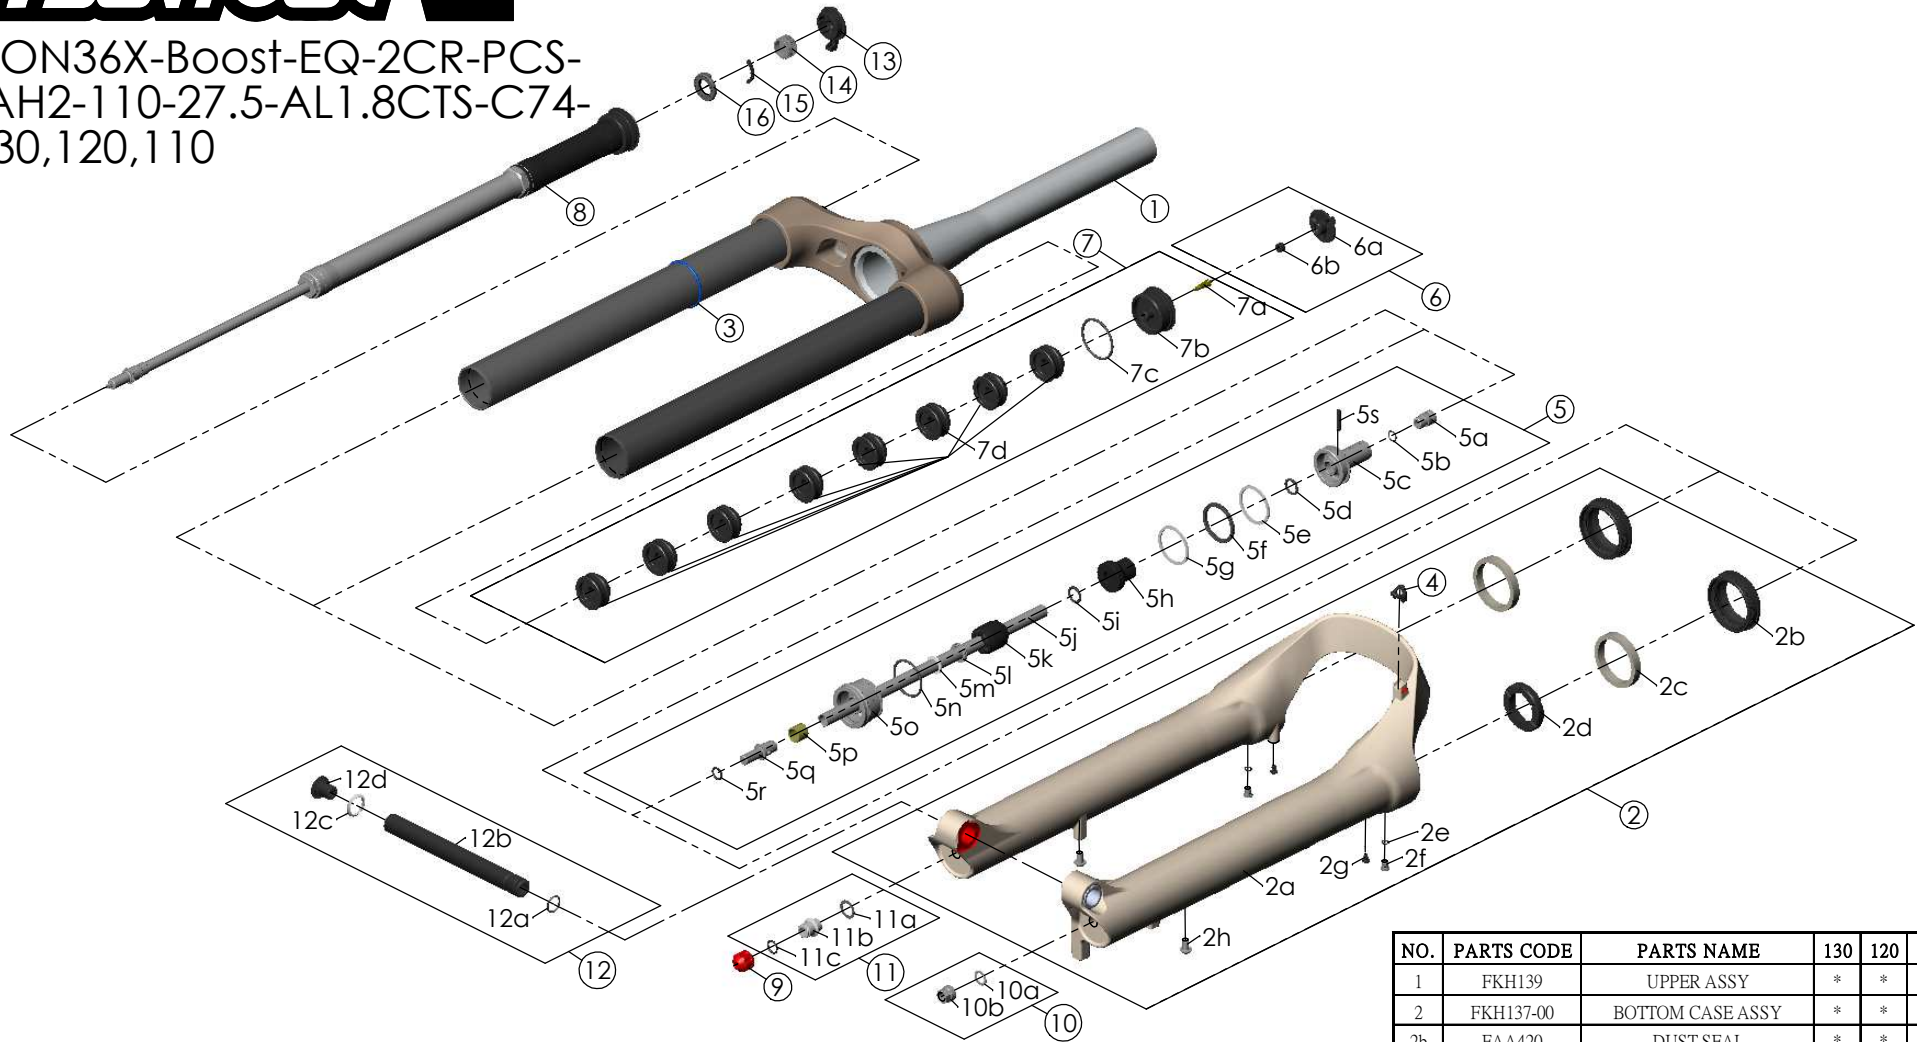

SF25AION36X-Boost-EQ-2CR-PCS-
DS-15AH2-110-27.5-AL1.8CTS-C74-
O44-130,120,110

NO.	PARTS CODE	PARTS NAME	130	120	110	QT
11	FKE436	FIXING NUT SET	*	*	*	1
12	FKA117-00	15AH2-110 AXLE SET	*	*	*	1
13	FKE590-01	2CR KNOB ASSY	*	*	*	1
14	FEE256-10	ADJUST CORE	*	*	*	1
15	FEE258	ADJUST CLICK	*	*	*	1
16	FEE257	CLICK HOLDER	*	*	*	1

NO.	PARTS CODE	PARTS NAME	130	120	110	QT
6	FKE595	VALVE CAP ASSY	*	*	*	1
7	FKE594-32	AIR CAP ASSY	*	*	*	1
	FKE594-42		*	*	*	1
	FKE594-52		*	*	*	1
7d	FEG270	VOLUME REDUCER	*	*	*	8
	FEG270		*	*	*	9
8	FUN171-75	2CR-PCS UNIT	*	*	*	1
9	FEG201	REBOUND KNOB	*	*	*	1
10	FKA063-03	FIXING NUT SET	*	*	*	1

NO.	PARTS CODE	PARTS NAME	130	120	110	QT
1	FKH139	UPPER ASSY	*	*	*	1
2	FKH137-00	BOTTOM CASE ASSY	*	*	*	1
2b	FAA420	DUST SEAL	*	*	*	2
2c	FAA421-10	OIL WIPER	*	*	*	2
2d	FEP233-20	BOTTOM BUMPER	*	*	*	1
2e	FAA270	O RING	*	*	*	2
2f	FSB188	SEAL SCREW	*	*	*	2
2g	FAA200-10	MOUNT CAP	*	*	*	2
2h	FSB203	FIXING BOLT	*	*	*	2
3	FEG397-40	O RING	*	*	*	1
4	FEG034	CABLE CLIP	*	*	*	1
5	FKE587-02	SUPPORT TUBE ASSY-130	*	*	*	1
	FKE587-12	SUPPORT TUBE ASSY-120	*	*	*	1
	FKE587-22	SUPPORT TUBE ASSY-110	*	*	*	1