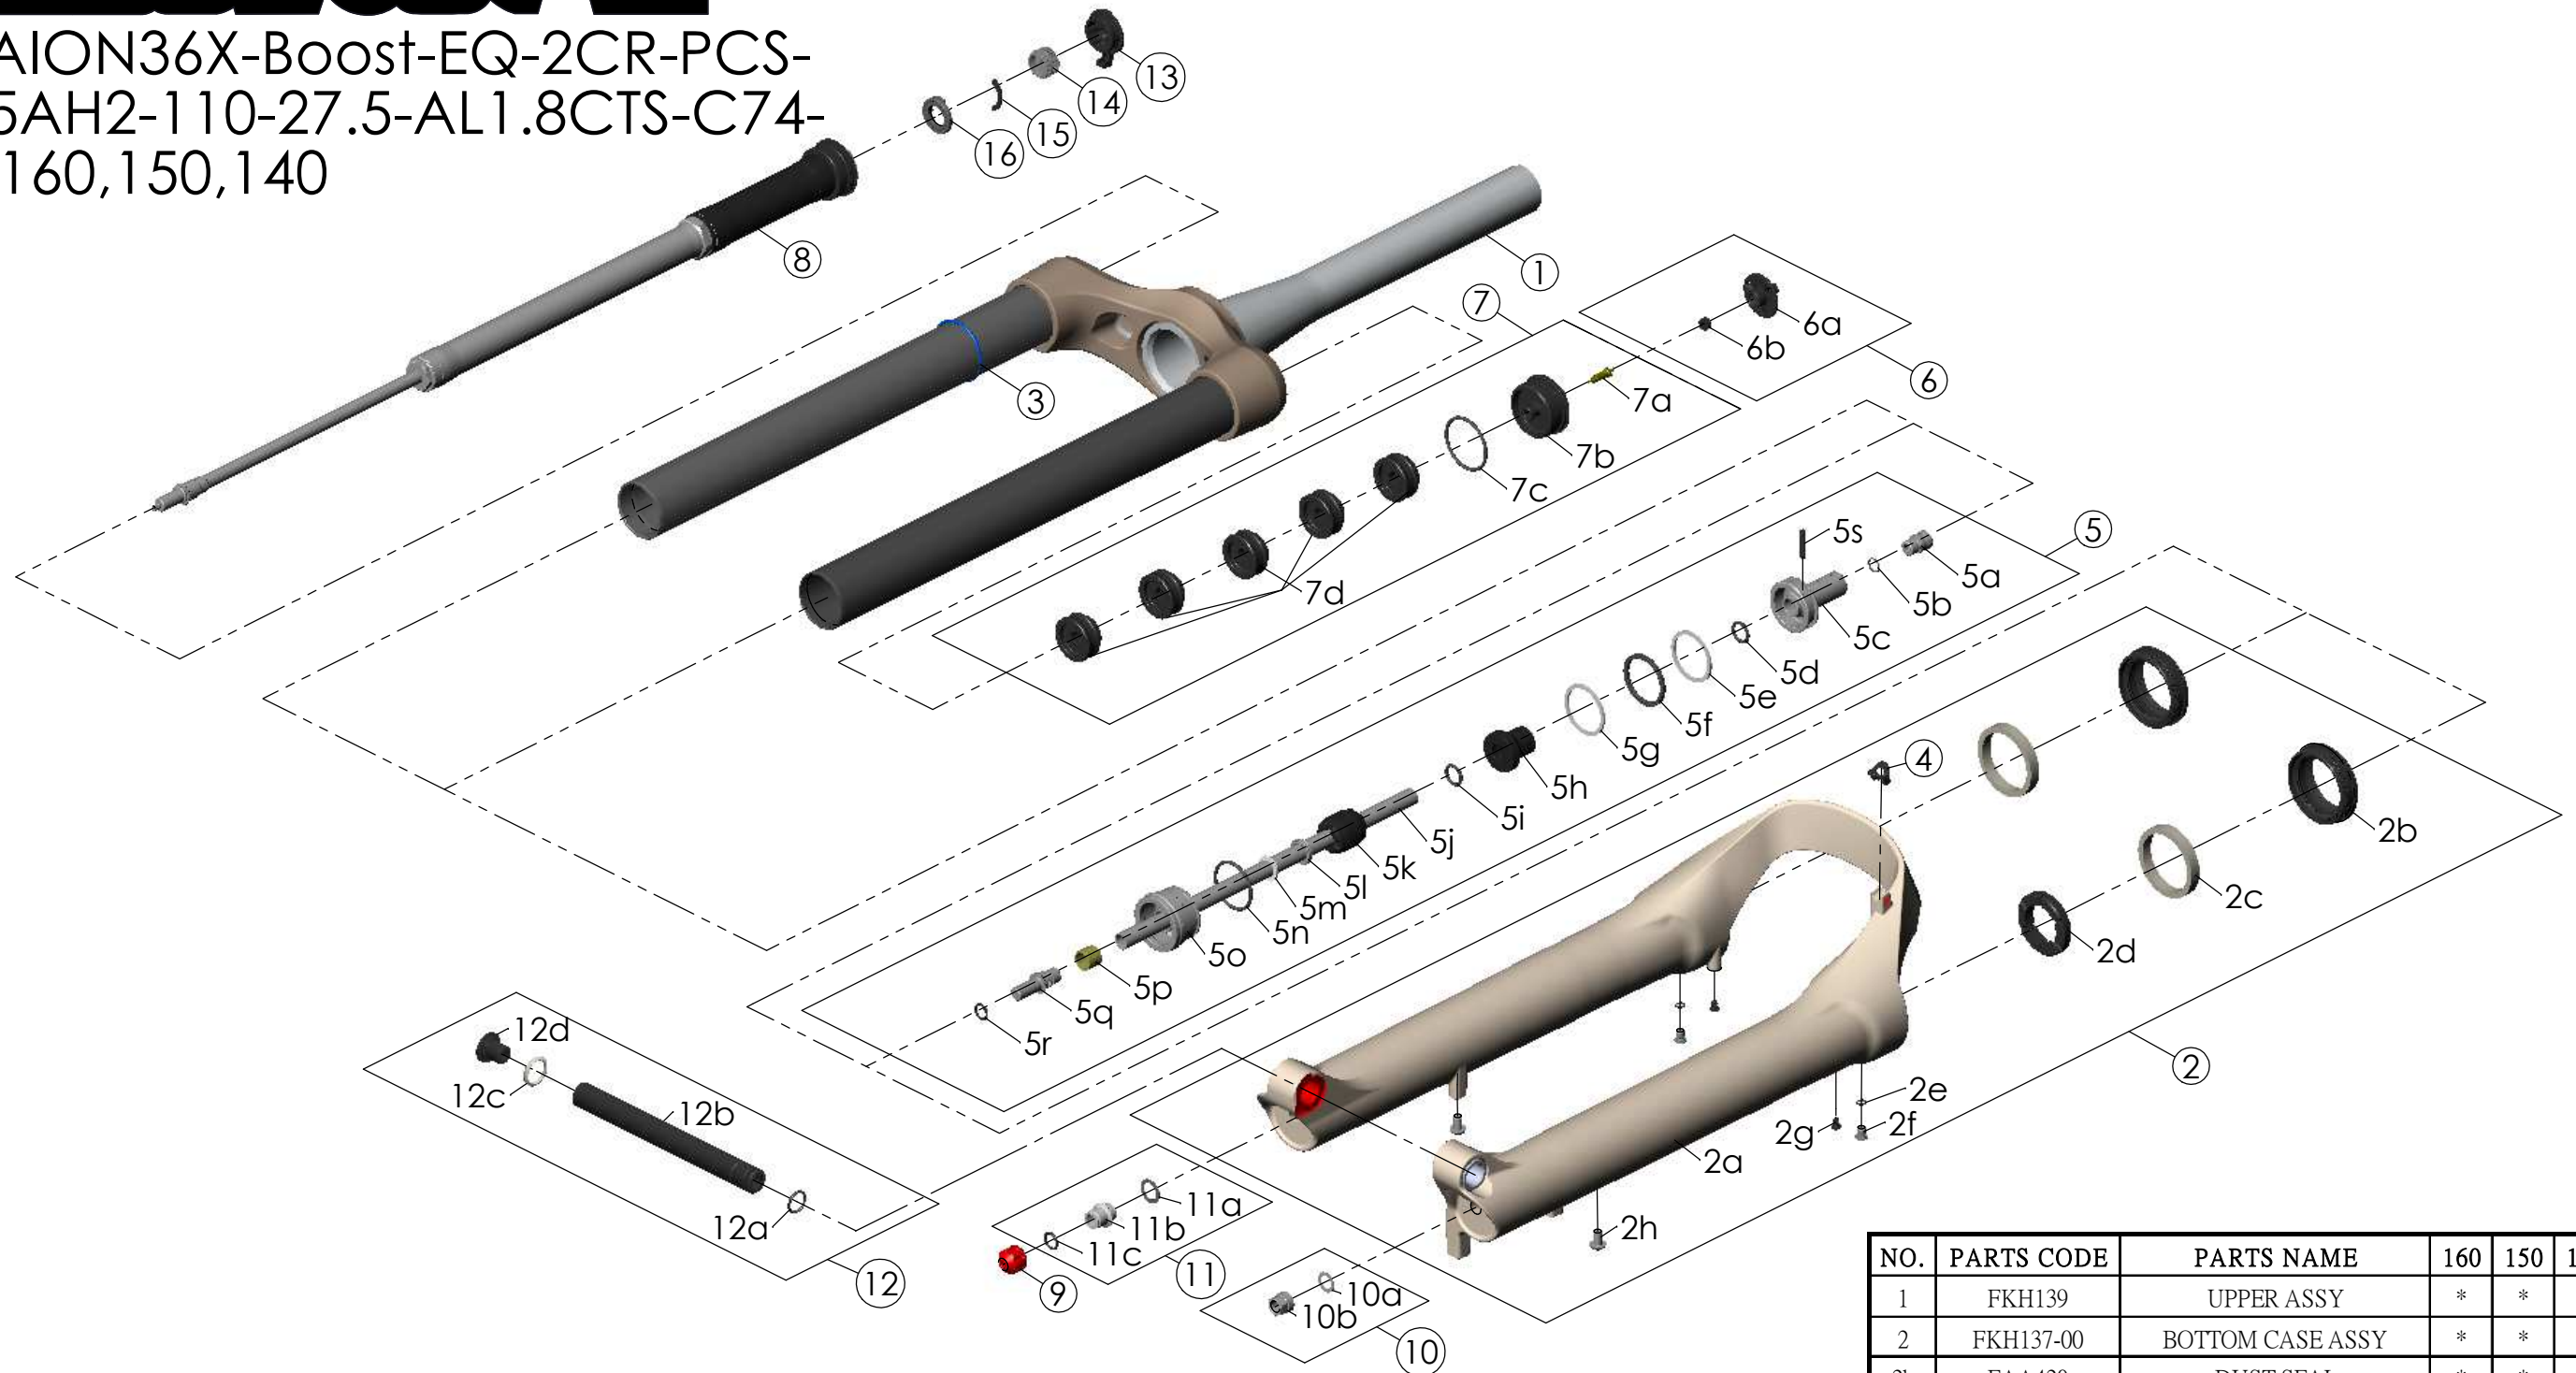

SF25AION36X-Boost-EQ-2CR-PCS-
DS-15AH2-110-27.5-AL1.8CTS-C74-
O44-160,150,140

Date	2023.07.25	Version	0
Amended			

NO.	PARTS CODE	PARTS NAME	160	150	140	QT
11	FKE436	FIXING NUT SET	*	*	*	1
12	FKA117-00	15AH2-110 AXLE SET	*	*	*	1
13	FKE590-01	2CR KNOB ASSY	*	*	*	1
14	FEE256-10	ADJUST CORE	*	*	*	1
15	FEE258	ADJUST CLICK	*	*	*	1
16	FEE257	CLICK HOLDER	*	*	*	1

NO.	PARTS CODE	PARTS NAME	160	150	140	QT
6	FKE595	VALVE CAP ASSY	*	*	*	1
7	FKE594-02	AIR CAP ASSY	*			1
	FKE594-12			*		1
	FKE594-22				*	1
7d	FEG270	VOLUME REDUCER	*			5
	FEG270			*		6
	FEG270				*	7
8	FUN171-75	2CR-PCS UNIT	*	*	*	1
9	FEG201	REBOUND KNOB	*	*	*	1
10	FKA063-03	FIXING NUT SET	*	*	*	1

NO.	PARTS CODE	PARTS NAME	160	150	140	QT
1	FKH139	UPPER ASSY	*	*	*	1
2	FKH137-00	BOTTOM CASE ASSY	*	*	*	1
2b	FAA420	DUST SEAL	*	*	*	2
2c	FAA421-10	OIL WIPER	*	*	*	2
2d	FEP233-20	BOTTOM BUMPER	*	*	*	1
2e	FAA270	O RING	*	*	*	2
2f	FSB188	SEAL SCREW	*	*	*	2
2g	FAA200-10	MOUNT CAP	*	*	*	2
2h	FSB203	FIXING BOLT	*	*	*	2
3	FAA397-40	O RING	*	*	*	1
4	FEG034	CABLE CLIP	*	*	*	1
5	FKE587-01	SUPPORT TUBE ASSY-160	*			1
	FKE587-11	SUPPORT TUBE ASSY-150		*		1
	FKE587-21	SUPPORT TUBE ASSY-140			*	1