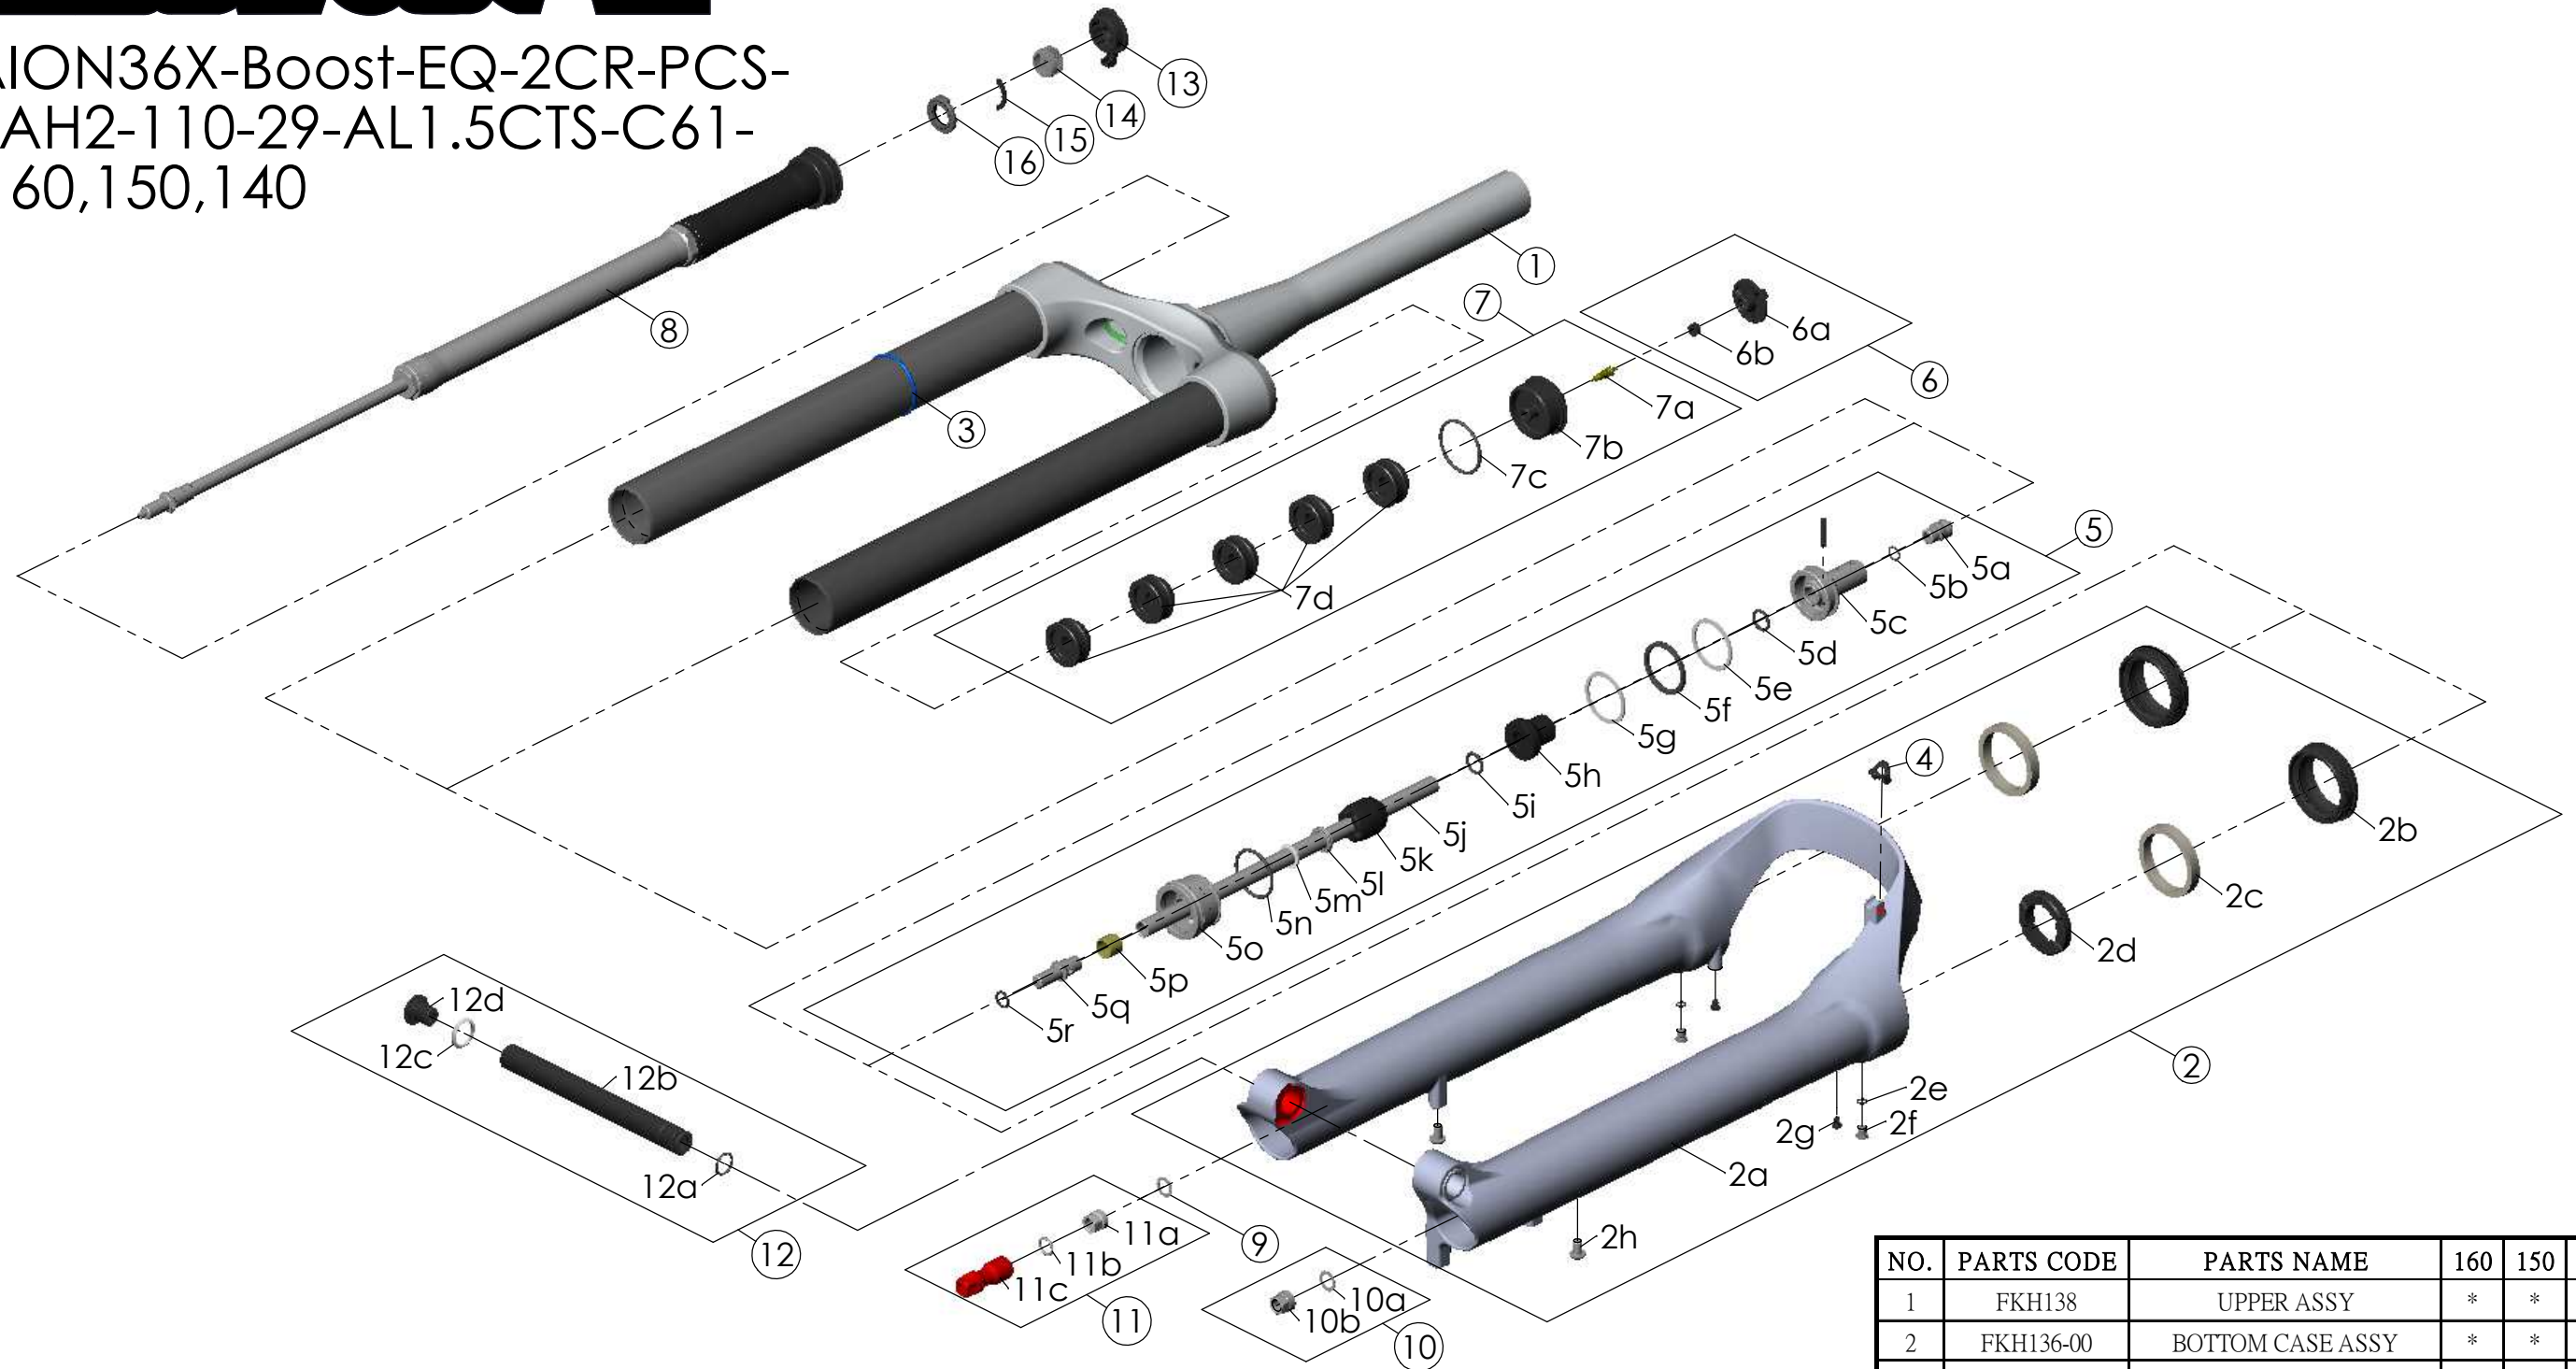

SF25AION36X-Boost-EQ-2CR-PCS-
DS-15AH2-110-29-AL1.5CTS-C61-
O44-160,150,140

Date	2023.07.25	Version	0
Amended			

NO.	PARTS CODE	PARTS NAME	160	150	140	QT
11	FKE583	REBOUND KNOB ASSY	*	*	*	1
12	FKA117-00	15AH2-110 AXLE SET	*	*	*	1
13	FKE590-01	2CR KNOB ASSY	*	*	*	1
14	FEE256-10	ADJUST CORE	*	*	*	1
15	FEE258	ADJUST CLICK	*	*	*	1
16	FEE257	CLICK HOLDER	*	*	*	1

NO.	PARTS CODE	PARTS NAME	160	150	140	QT
6	FKE595	VALVE CAP ASSY	*	*	*	1
7	FKE594-02	AIR CAP ASSY	*			1
	FKE594-12			*		1
	FKE594-22				*	1
7d	FEG270	VOLUME REDUCER	*			5
	FEG270			*		6
	FEG270				*	7
8	FUN171-75	2CR-PCS UNIT	*	*	*	1
9	CSS014	WASHER	*	*	*	1
10	FKA063-03	FIXING NUT SET	*	*	*	1

NO.	PARTS CODE	PARTS NAME	160	150	140	QT
1	FKH138	UPPER ASSY	*	*	*	1
2	FKH136-00	BOTTOM CASE ASSY	*	*	*	1
2b	FAA420	DUST SEAL	*	*	*	2
2c	FAA421-10	OIL WIPER	*	*	*	2
2d	FEP233-20	BOTTOM BUMPER	*	*	*	1
2e	FAA270	O RING	*	*	*	2
2f	FSB188	SEAL SCREW	*	*	*	2
2g	FAA200-10	MOUNT CAP	*	*	*	2
2h	FSB203	FIXING BOLT	*	*	*	2
3	FAA397-40	O RING	*	*	*	1
4	FEG034	CABLE CLIP	*	*	*	1
5	FKE587-01	SUPPORT TUBE ASSY-160	*			1
	FKE587-11	SUPPORT TUBE ASSY-150		*		1
	FKE587-21	SUPPORT TUBE ASSY-140			*	1