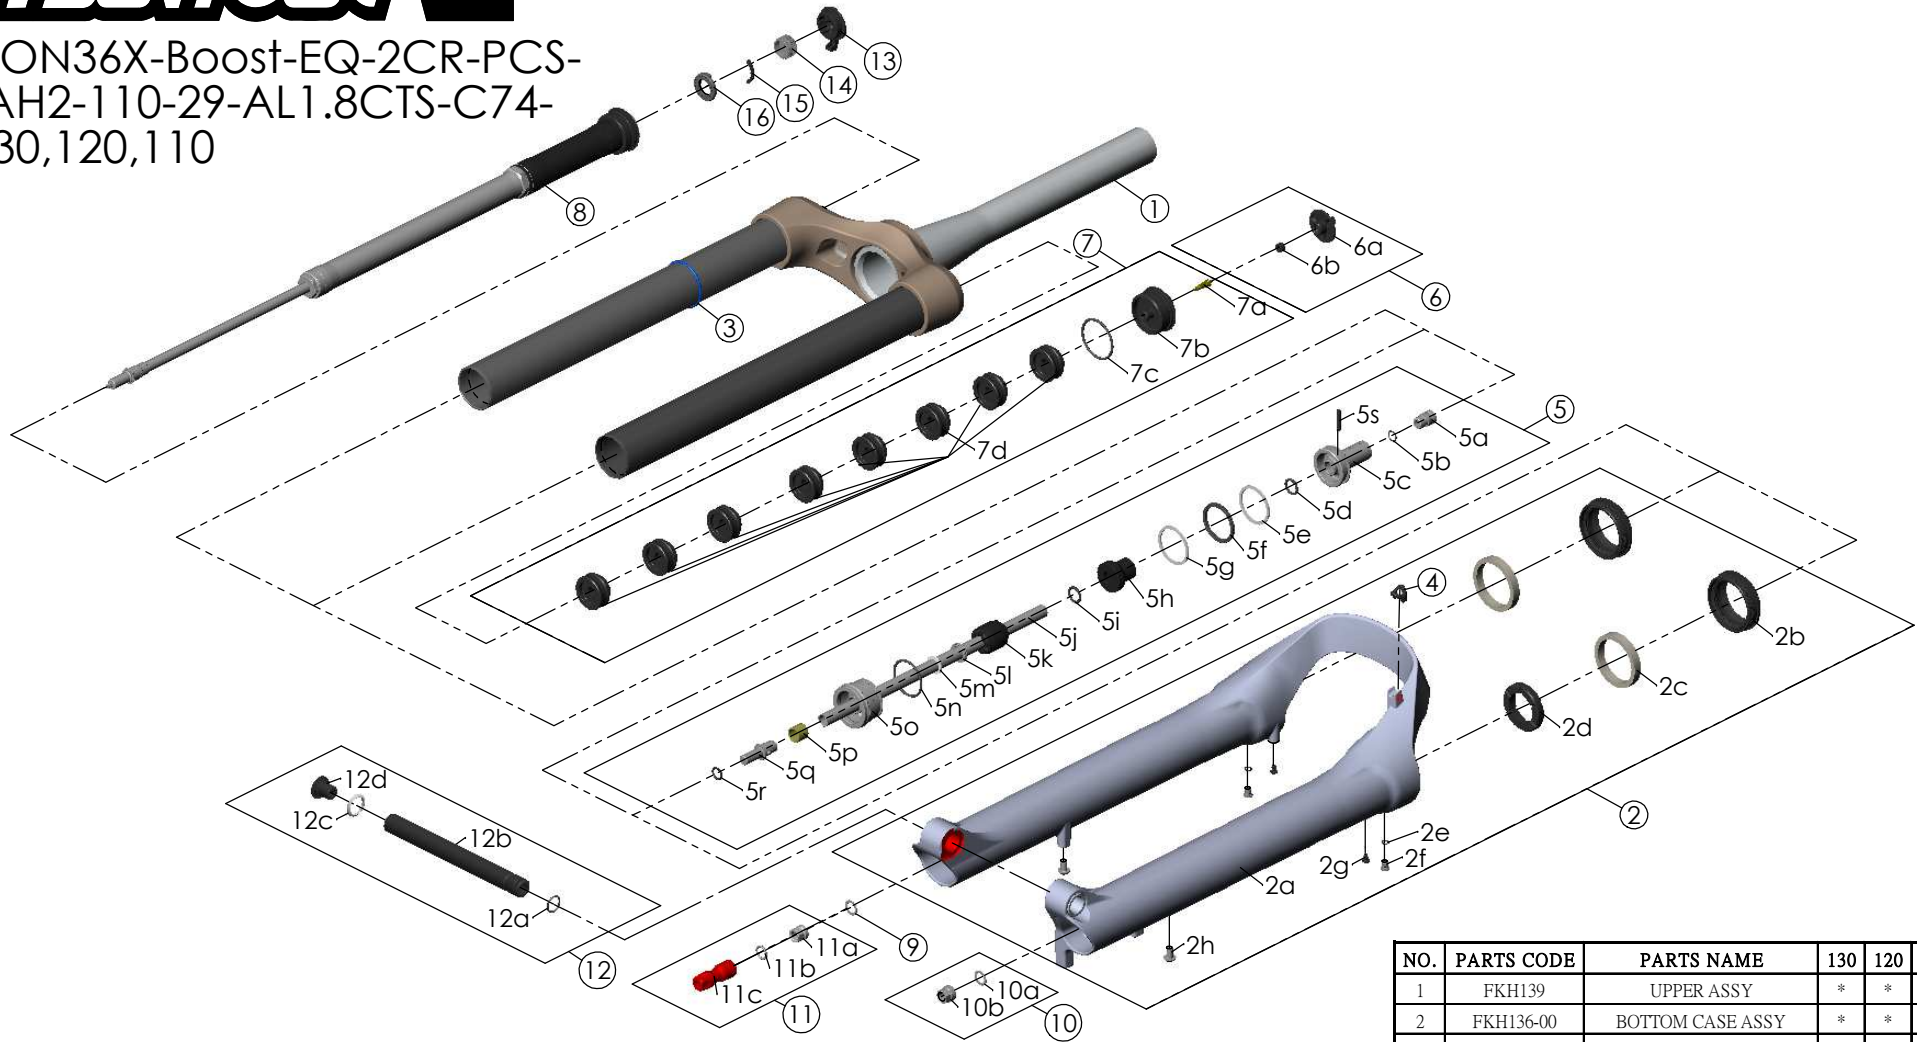

SF25AION36X-Boost-EQ-2CR-PCS-
DS-15AH2-110-29-AL1.8CTS-C74-
O44-130,120,110

NO.	PARTS CODE	PARTS NAME	130	120	110	QT
11	FKE583	REBOUND KNOB ASSY	*	*	*	1
12	FKA117-00	15AH2-110 AXLE SET	*	*	*	1
13	FKE590-01	2CR KNOB ASSY	*	*	*	1
14	FEE256-10	ADJUST CORE	*	*	*	1
15	FEE258	ADJUST CLICK	*	*	*	1
16	FEE257	CLICK HOLDER	*	*	*	1

NO.	PARTS CODE	PARTS NAME	130	120	110	QT
6	FKE595	VALVE CAP ASSY	*	*	*	1
	FKE594-32	AIR CAP ASSY	*			1
	FKE594-42			*		1
7d	FKE594-52			*		1
	FEF270	VOLUME REDUCER	*			8
	FEF270			*		9
FEF270				*		10
8	FUN171-75	2CR-PCS UNIT	*	*	*	1
9	CSS014	WASHER	*	*	*	1
10	FKA063-03	FIXING NUT SET	*	*	*	1

NO.	PARTS CODE	PARTS NAME	130	120	110	QT
1	FKH139	UPPER ASSY	*	*	*	1
2	FKH136-00	BOTTOM CASE ASSY	*	*	*	1
2b	FAA420	DUST SEAL	*	*	*	2
2c	FAA421-10	OIL WIPER	*	*	*	2
2d	FEP233-20	BOTTOM BUMPER	*	*	*	1
2e	FAA270	O RING	*	*	*	2
2f	FSB188	SEAL SCREW	*	*	*	2
2g	FAA200-10	MOUNT CAP	*	*	*	2
2h	FSB203	FIXING BOLT	*	*	*	2
3	FEF397-40	O RING	*	*	*	1
4	FEF034	CABLE CLIP	*	*	*	1
5	FKE587-02	SUPPORT TUBE ASSY-130	*			1
	FKE587-12	SUPPORT TUBE ASSY-120		*		1
	FKE587-22	SUPPORT TUBE ASSY-110			*	1