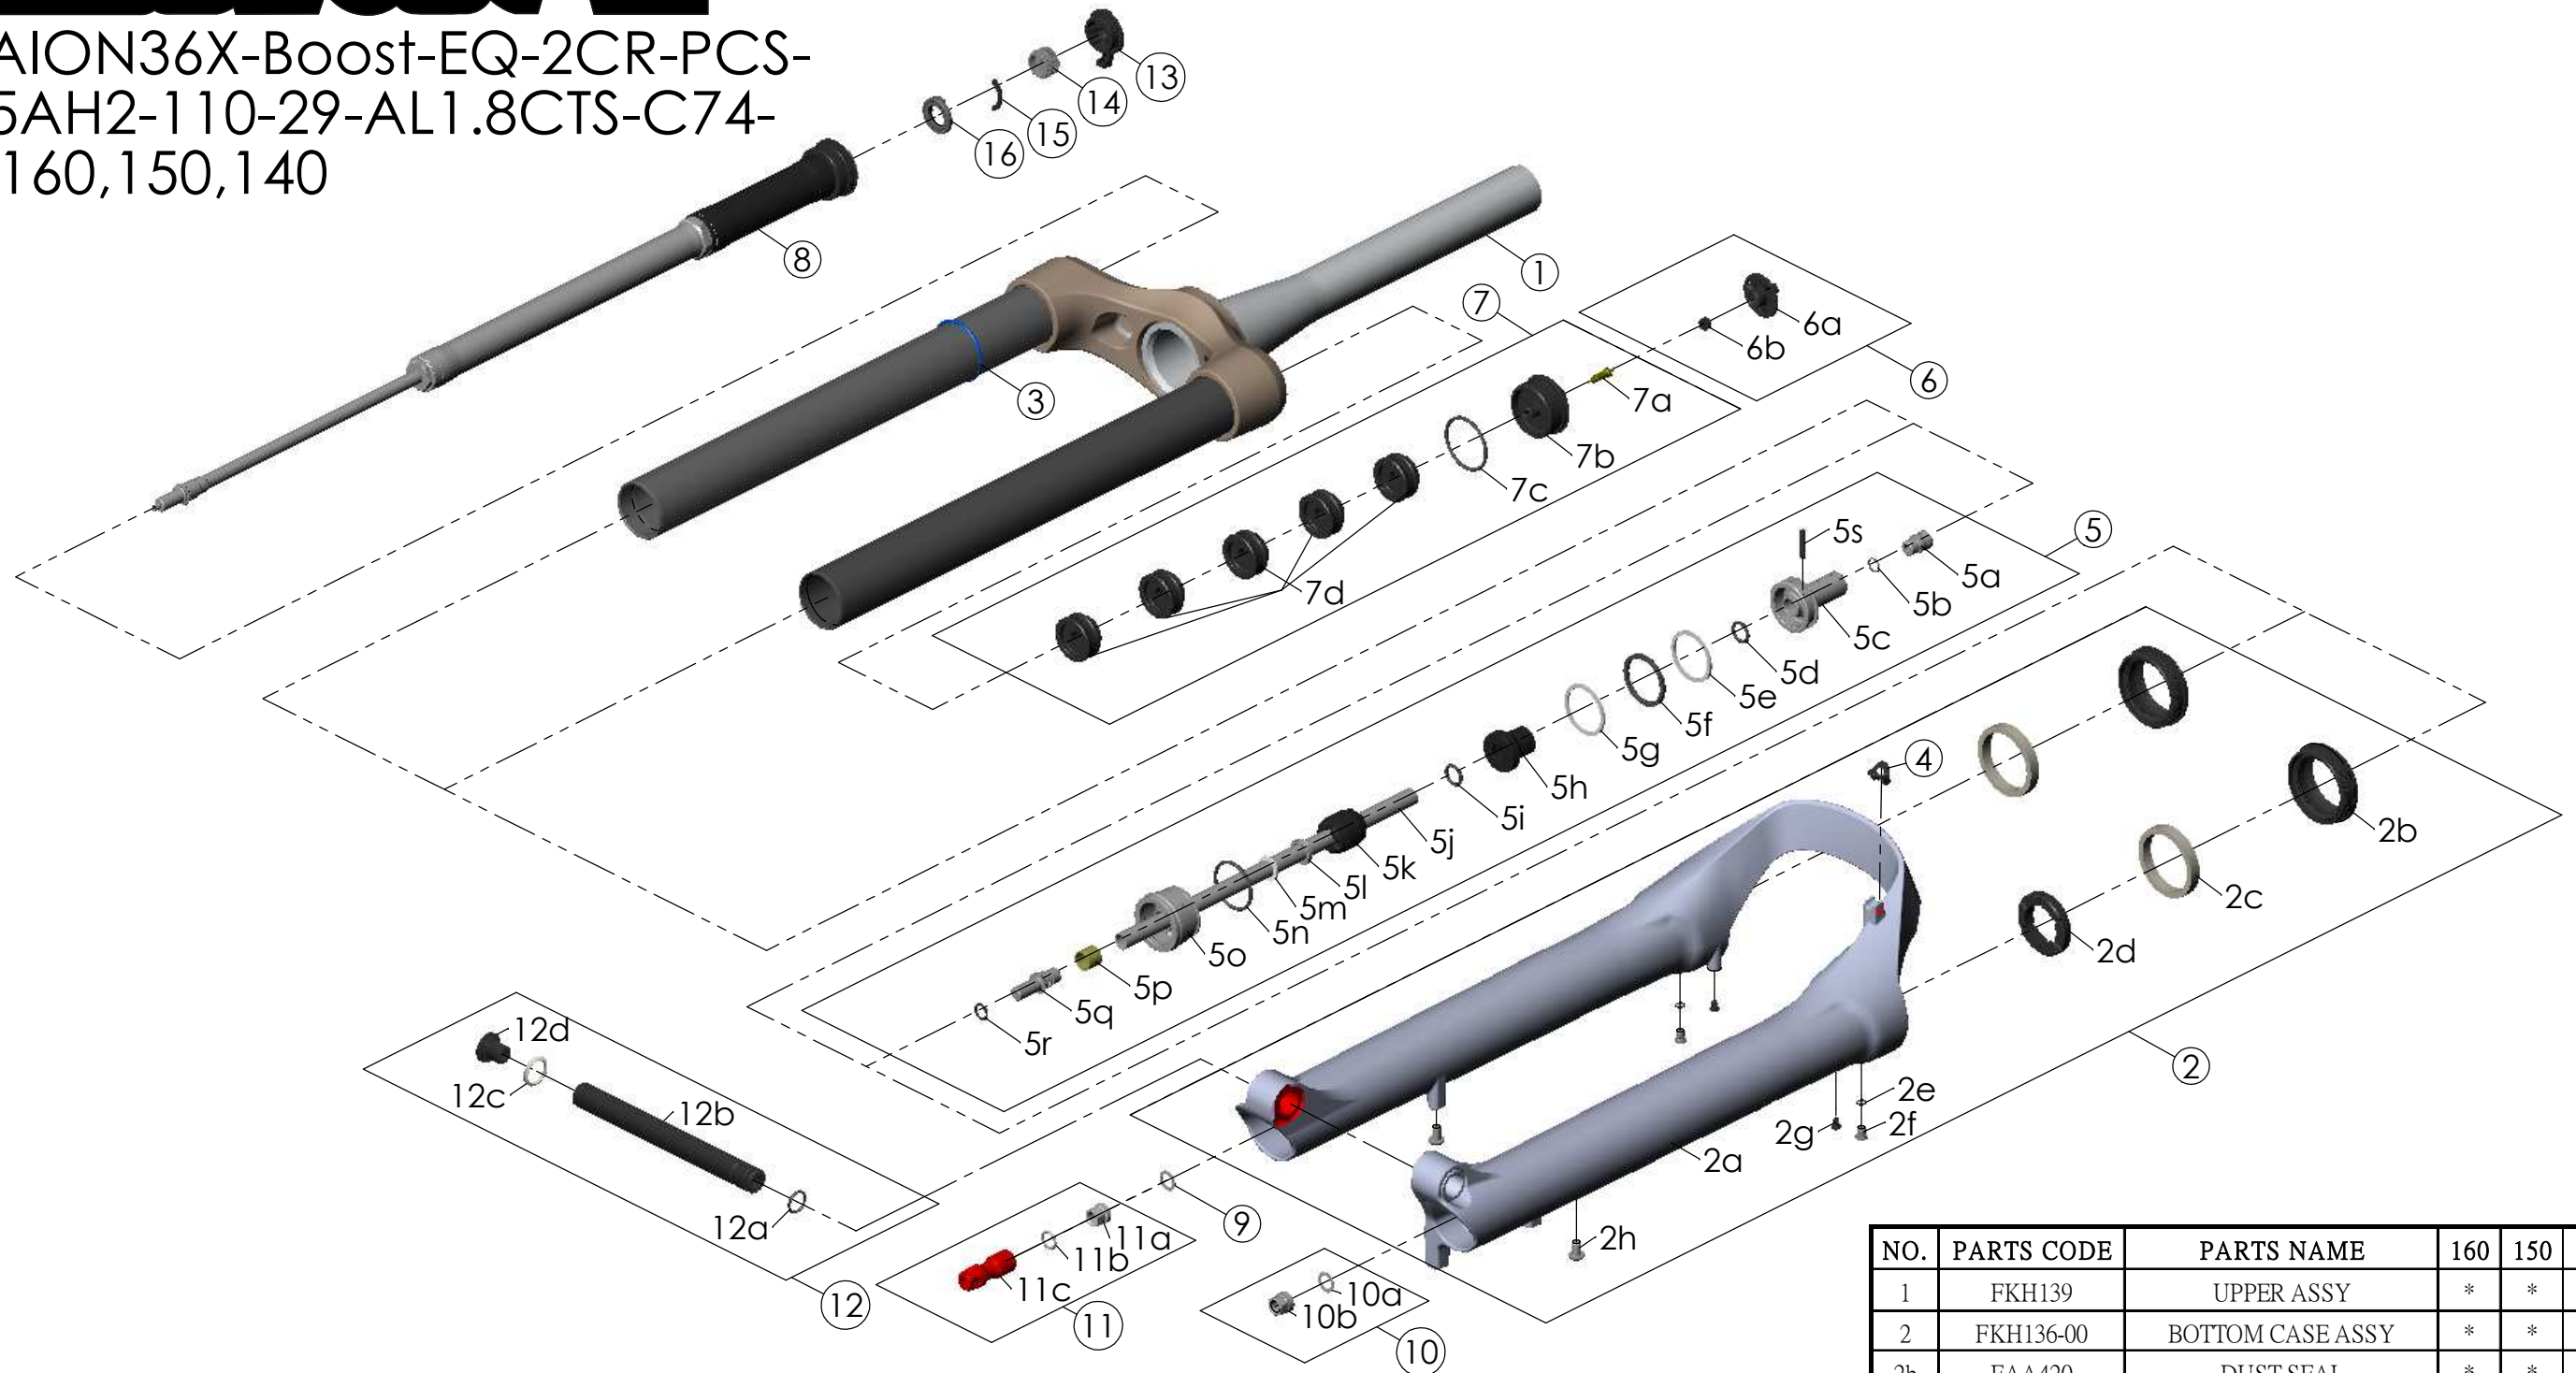

SF25AION36X-Boost-EQ-2CR-PCS-
DS-15AH2-110-29-AL1.8CTS-C74-
O44-160,150,140

Date	2023.07.25	Version	0
Amended			

NO.	PARTS CODE	PARTS NAME	160	150	140	QT
11	FKE583	REBOUND KNOB ASSY	*	*	*	1
12	FKA117-00	15AH2-110 AXLE SET	*	*	*	1
13	FKE590-01	2CR KNOB ASSY	*	*	*	1
14	FEE256-10	ADJUST CORE	*	*	*	1
15	FEE258	ADJUST CLICK	*	*	*	1
16	FEE257	CLICK HOLDER	*	*	*	1

NO.	PARTS CODE	PARTS NAME	160	150	140	QT
6	FKE595	VALVE CAP ASSY	*	*	*	1
7	FKE594-02	AIR CAP ASSY	*			1
	FKE594-12			*		1
	FKE594-22				*	1
7d	FEG270	VOLUME REDUCER	*			5
	FEG270			*		6
	FEG270				*	7
8	FUN171-75	2CR-PCS UNIT	*	*	*	1
9	CSS014	WASHER	*	*	*	1
10	FKA063-03	FIXING NUT SET	*	*	*	1

NO.	PARTS CODE	PARTS NAME	160	150	140	QT
1	FKH139	UPPER ASSY	*	*	*	1
2	FKH136-00	BOTTOM CASE ASSY	*	*	*	1
2b	FAA420	DUST SEAL	*	*	*	2
2c	FAA421-10	OIL WIPER	*	*	*	2
2d	FEP233-20	BOTTOM BUMPER	*	*	*	1
2e	FAA270	O RING	*	*	*	2
2f	FSB188	SEAL SCREW	*	*	*	2
2g	FAA200-10	MOUNT CAP	*	*	*	2
2h	FSB203	FIXING BOLT	*	*	*	2
3	FAA397-40	O RING	*	*	*	1
4	FEG034	CABLE CLIP	*	*	*	1
5	FKE587-01	SUPPORT TUBE ASSY-160	*			1
	FKE587-11	SUPPORT TUBE ASSY-150		*		1
	FKE587-21	SUPPORT TUBE ASSY-140			*	1