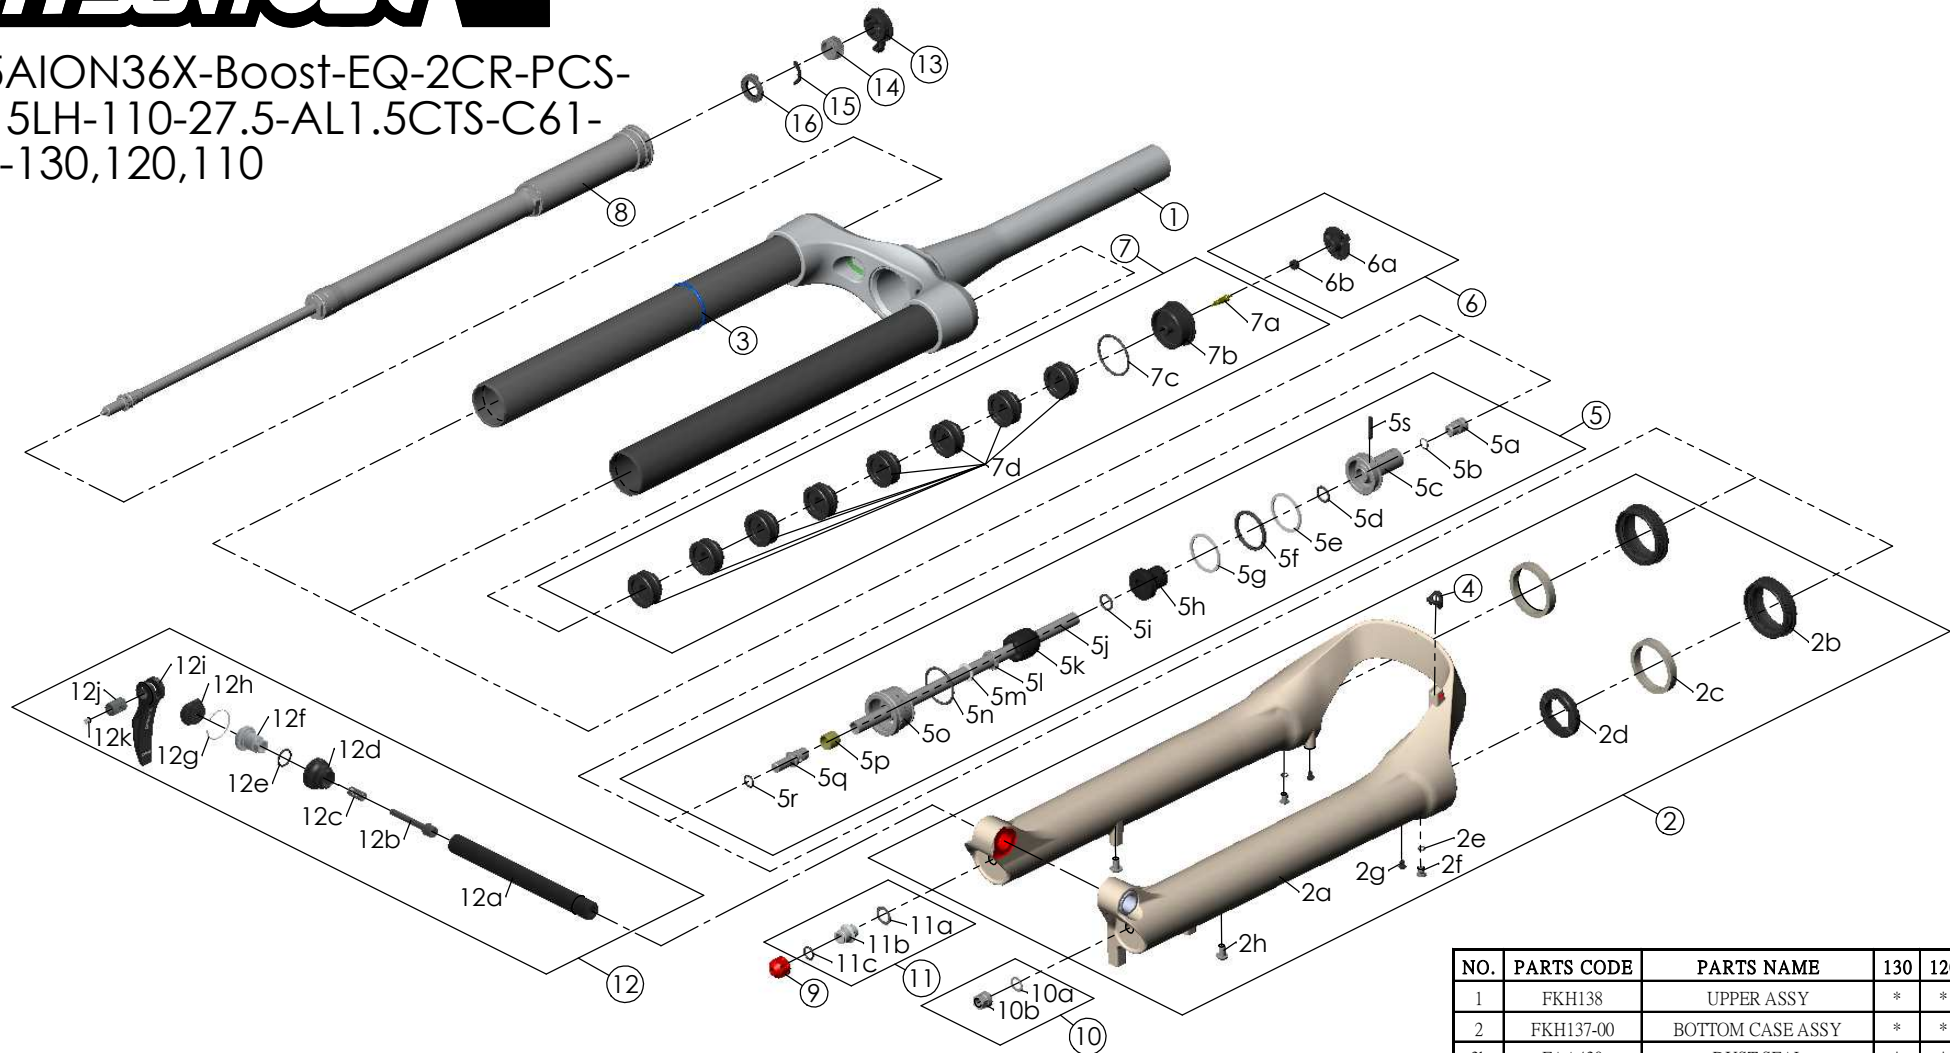

SF25AION36X-Boost-EQ-2CR-PCS-
DS-15LH-110-27.5-AL1.5CTS-C61-
O44-130,120,110

Date	2023.07.25	Version	0
Amended			

NO.	PARTS CODE	PARTS NAME	130	120	110	QT
11	FKE436	FIXING NUT SET	*	*	*	1
12	FKA116-02	15LH-110 AXLE SET	*	*	*	1
13	FKE590-01	2CR KNOB ASSY	*	*	*	1
14	FEE256-10	ADJUST CORE	*	*	*	1
15	FEE258	ADJUST CLICK	*	*	*	1
16	FEE257	CLICK HOLDER	*	*	*	1

NO.	PARTS CODE	PARTS NAME	130	120	110	QT
6	FKE595	VALVE CAP ASSY	*	*	*	1
7	FKE594-32	AIR CAP ASSY	*			1
	FKE594-42			*		1
	FKE594-52				*	1
7d	FEF270	VOLUME REDUCER				8
	FEF270			*		9
	FEF270				*	10
8	FUN171-75	2CR-PCS UNIT	*	*	*	1
9	FEF201	REBOUND KNOB	*	*	*	1
10	FKA063-03	FIXING NUT SET	*	*	*	1

NO.	PARTS CODE	PARTS NAME	130	120	110	QT
1	FKH138	UPPER ASSY	*	*	*	1
2	FKH137-00	BOTTOM CASE ASSY	*	*	*	1
2b	FAA420	DUST SEAL	*	*	*	2
2c	FAA421-10	OIL WIPER	*	*	*	2
2d	FEP233-20	BOTTOM BUMPER	*	*	*	1
2e	FAA270	O RING	*	*	*	2
2f	FSB188	SEAL SCREW	*	*	*	2
2g	FAA200-10	MOUNT CAP	*	*	*	2
2h	FSB203	FIXING BOLT	*	*	*	2
3	FEF397-40	O RING	*	*	*	1
4	FEF034	CABLE CLIP	*	*	*	1
5	FKE587-02	SUPPORT TUBE ASSY-130	*			1
	FKE587-12	SUPPORT TUBE ASSY-120		*		1
	FKE587-22	SUPPORT TUBE ASSY-110			*	1