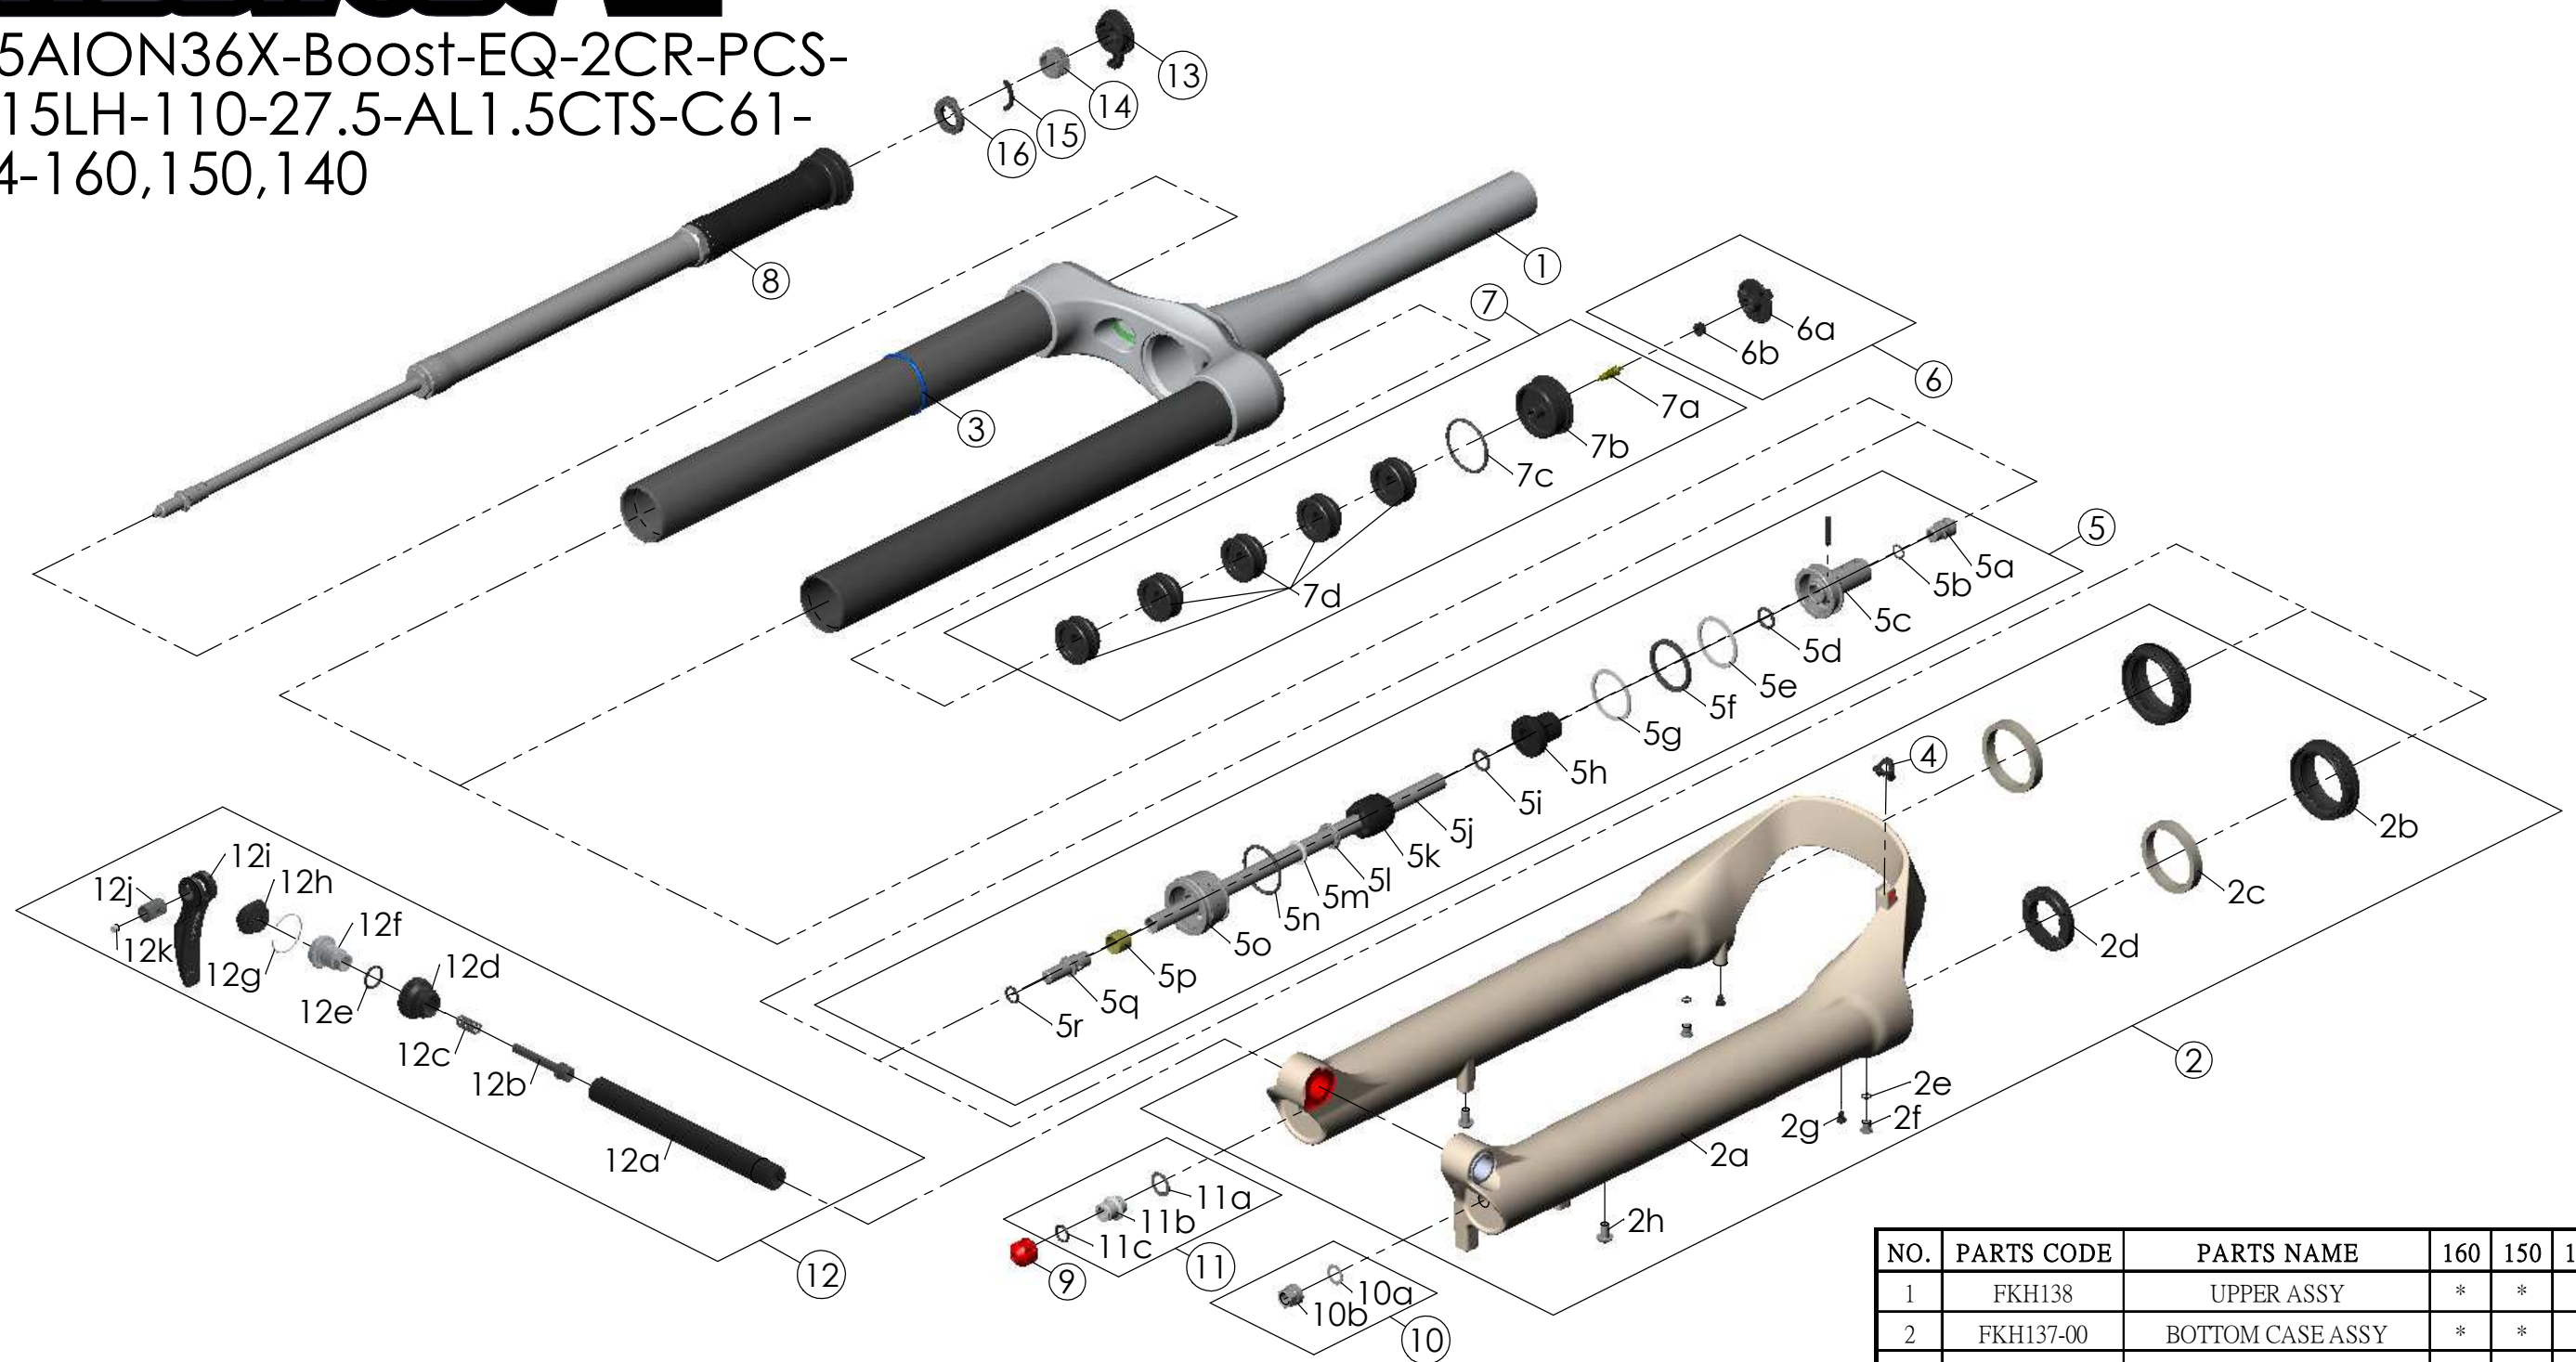

SF25AION36X-Boost-EQ-2CR-PCS-
DS-15LH-110-27.5-AL1.5CTS-C61-
O44-160,150,140

Date	2023.07.25	Version	0
Amended			

NO.	PARTS CODE	PARTS NAME	160	150	140	QT
11	FKE436	FIXING NUT SET	*	*	*	1
12	FKA116-02	15LH-110 AXLE SET	*	*	*	1
13	FKE590-01	2CR KNOB ASSY	*	*	*	1
14	FEE256-10	ADJUST CORE	*	*	*	1
15	FEE258	ADJUST CLICK	*	*	*	1
16	FEE257	CLICK HOLDER	*	*	*	1

NO.	PARTS CODE	PARTS NAME	160	150	140	QT
6	FKE595	VALVE CAP ASSY	*	*	*	1
7	FKE594-02	AIR CAP ASSY	*			1
	FKE594-12			*		1
	FKE594-22				*	1
7d	FEG270	VOLUME REDUCER	*			5
	FEG270			*		6
	FEG270				*	7
8	FUN171-75	2CR-PCS UNIT	*	*	*	1
9	FEG201	REBOUND KNOB	*	*	*	1
10	FKA063-03	FIXING NUT SET	*	*	*	1

NO.	PARTS CODE	PARTS NAME	160	150	140	QT
1	FKH138	UPPER ASSY	*	*	*	1
2	FKH137-00	BOTTOM CASE ASSY	*	*	*	1
2b	FAA420	DUST SEAL	*	*	*	2
2c	FAA421-10	OIL WIPER	*	*	*	2
2d	FEP233-20	BOTTOM BUMPER	*	*	*	1
2e	FAA270	O RING	*	*	*	2
2f	FSB188	SEAL SCREW	*	*	*	2
2g	FAA200-10	MOUNT CAP	*	*	*	2
2h	FSB203	FIXING BOLT	*	*	*	2
3	FAA397-40	O RING	*	*	*	1
4	FEG034	CABLE CLIP	*	*	*	1
5	FKE587-01	SUPPORT TUBE ASSY-160	*			1
	FKE587-11	SUPPORT TUBE ASSY-150		*		1
	FKE587-21	SUPPORT TUBE ASSY-140			*	1