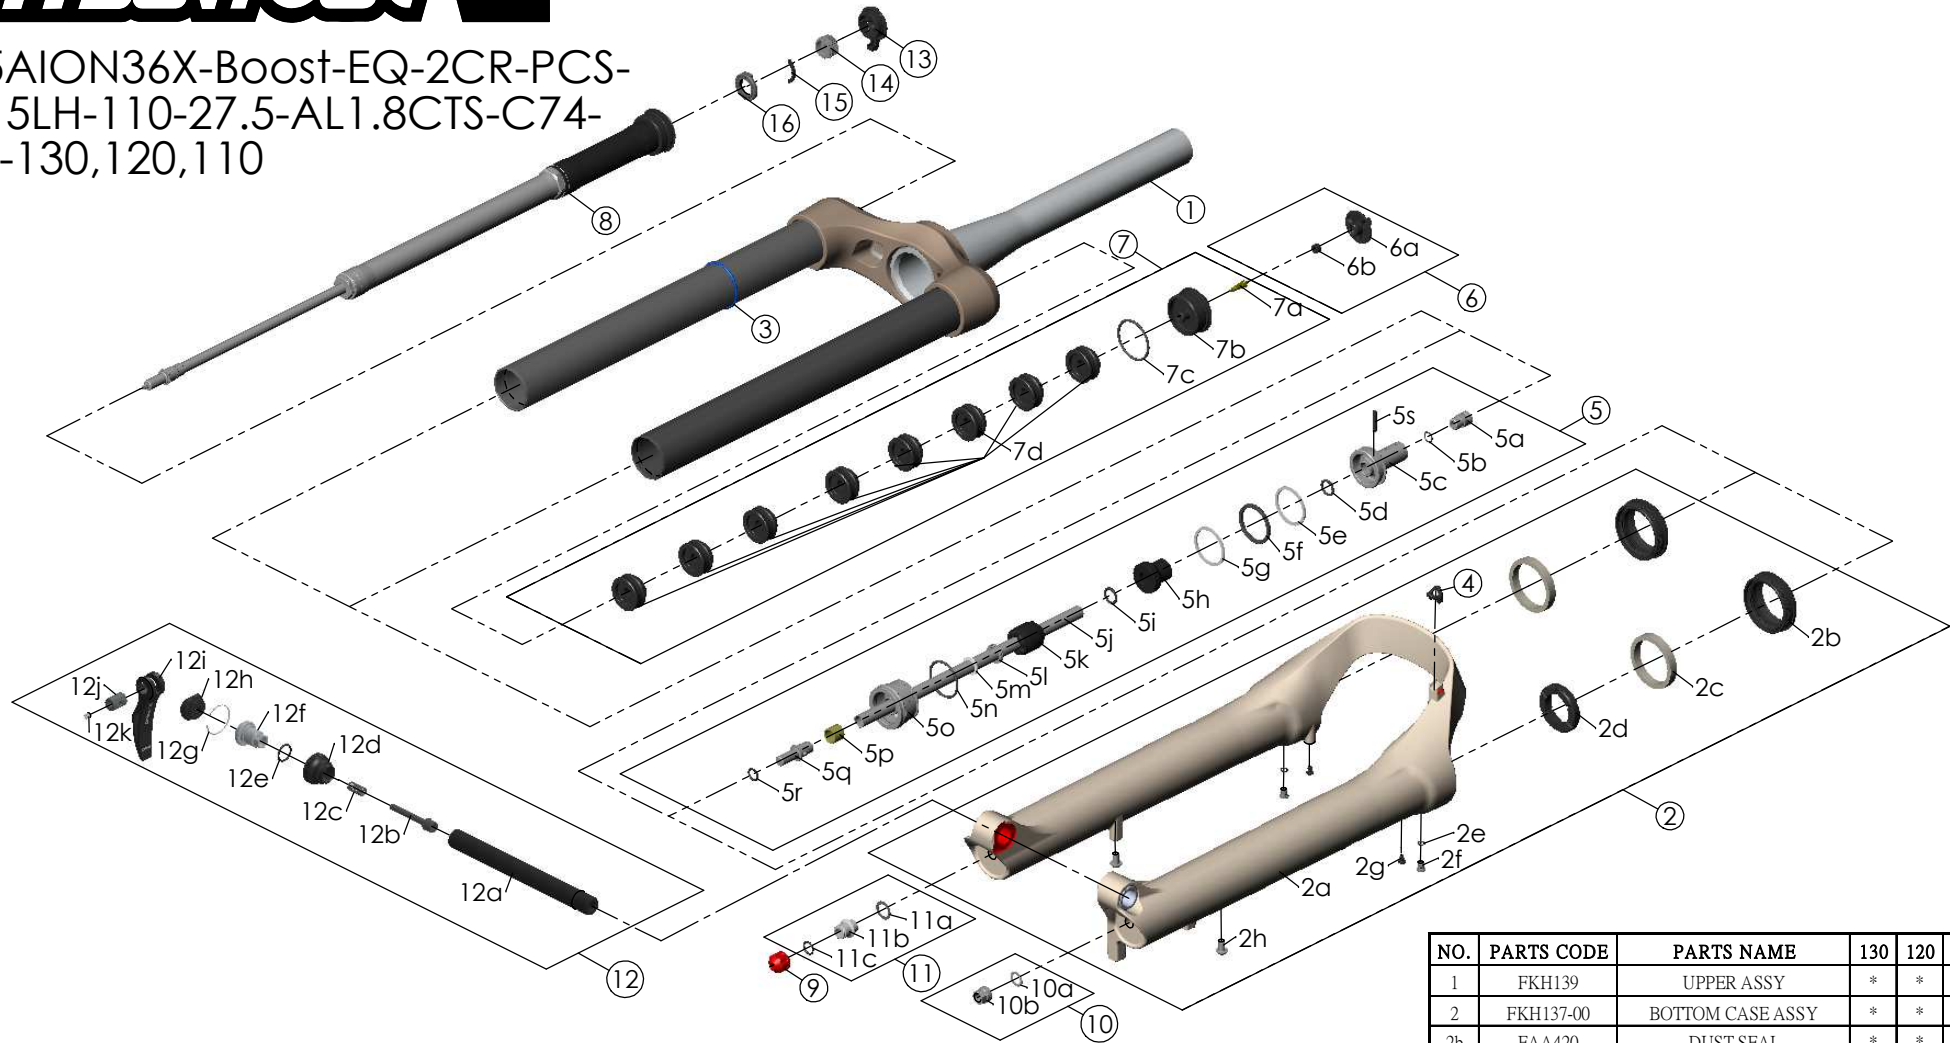

SF25AION36X-Boost-EQ-2CR-PCS-
DS-15LH-110-27.5-AL1.8CTS-C74-
O44-130,120,110

NO.	PARTS CODE	PARTS NAME	130	120	110	QT
11	FKE436	FIXING NUT SET	*	*	*	1
12	FKA116-02	15LH-110 AXLE SET	*	*	*	1
13	FKE590-01	2CR KNOB ASSY	*	*	*	1
14	FEE256-10	ADJUST CORE	*	*	*	1
15	FEE258	ADJUST CLICK	*	*	*	1
16	FEE257	CLICK HOLDER	*	*	*	1

NO.	PARTS CODE	PARTS NAME	130	120	110	QT
6	FKE595	VALVE CAP ASSY	*	*	*	1
	FKE594-32	AIR CAP ASSY	*			1
	FKE594-42			*		1
7d	FEG270	VOLUME REDUCER	*		*	1
	FEG270			*		9
	FEG270				*	10
8	FUN171-75	2CR-PCS UNIT	*	*	*	1
9	FEG201	REBOUND KNOB	*	*	*	1
10	FKA063-03	FIXING NUT SET	*	*	*	1

NO.	PARTS CODE	PARTS NAME	130	120	110	QT
1	FKH139	UPPER ASSY	*	*	*	1
2	FKH137-00	BOTTOM CASE ASSY	*	*	*	1
2b	FAA420	DUST SEAL	*	*	*	2
2c	FAA421-10	OIL WIPER	*	*	*	2
2d	FEP233-20	BOTTOM BUMPER	*	*	*	1
2e	FAA270	O RING	*	*	*	2
2f	FSB188	SEAL SCREW	*	*	*	2
2g	FAA200-10	MOUNT CAP	*	*	*	2
2h	FSB203	FIXING BOLT	*	*	*	2
3	FEG397-40	O RING	*	*	*	1
4	FEG034	CABLE CLIP	*	*	*	1
5	FKE587-02	SUPPORT TUBE ASSY-130	*			1
	FKE587-12	SUPPORT TUBE ASSY-120		*		1
	FKE587-22	SUPPORT TUBE ASSY-110			*	1